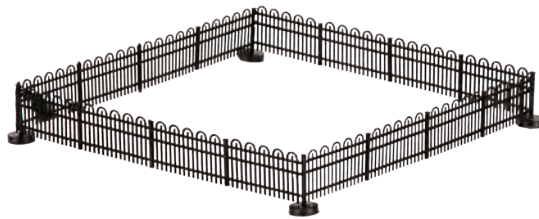

Item #2850 - N Hairpin Style Fence