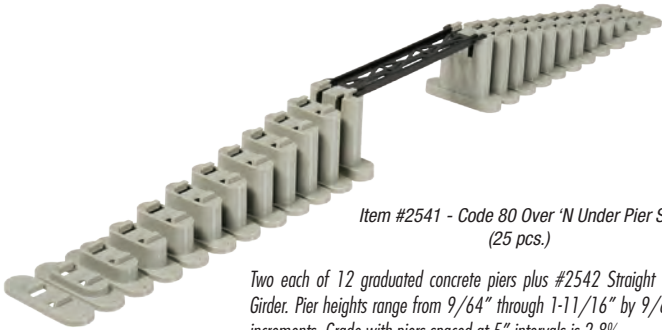

ITEMS AVAILABLE WHILE SUPPLIES LAST!

N
SCALE

ATLAS N SCALE TRACKSIDE STRUCTURES & ACCESSORIES

Ordering: <https://shop.atlasrr.com/d-615-holiday-gift-catalog.aspx>

Item #2541 - Code 80 Over 'N Under Pier Set (25 pcs.)

Two each of 12 graduated concrete piers plus #2542 Straight Pier Girder. Pier heights range from 9/64" through 1-11/16" by 9/64" increments. Grade with piers spaced at 5" intervals is 2.8%.