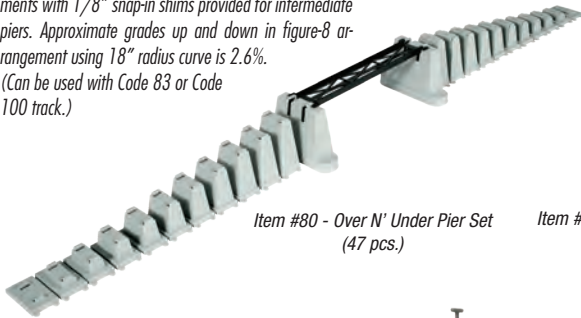

ITEMS AVAILABLE WHILE SUPPLIES LAST!

HO SCALE

ATLAS HO SCALE TRACKSIDE STRUCTURES & ACCESSORIES

Forty-six stone masonry piers and a #82 Pier Girder. Piers are graduated in height from 1/4" to 3" by 1/4" increments with 1/8" snap-in shims provided for intermediate piers. Approximate grades up and down in figure-8 arrangement using 18" radius curve is 2.6%. (Can be used with Code 83 or Code 100 track.)

Ordering: <https://shop.atlasrr.com/d-615-holiday-gift-catalog.aspx>