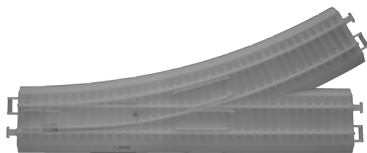

#15 000 007 - Trainkids Left & Right Switch Set
Add another level of interactive fun with our left & right switch set. These switches will allow multiple track configurations including sidings, diverging routes & more!