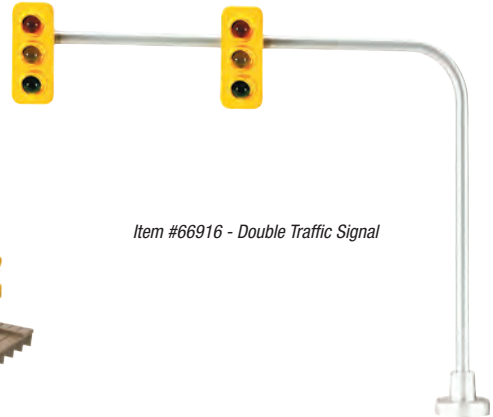

Item #66916 - Double Traffic Signal

Item #W2701 - Speedershed with Speeder

Item #66913 - Road Sign Set

Item #66914 - Telephone Pole Set

Item #666906 - Oil Pump/Blue & White

Item #666910 - Margie's Macchiatos Coffee Shop Kit