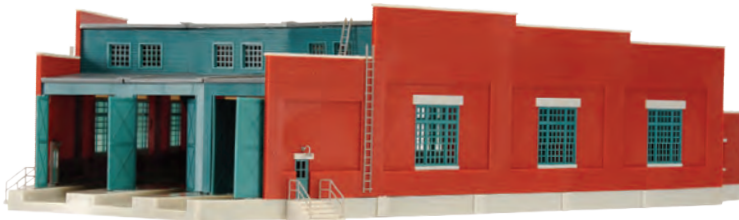

Item #2843 - N Roundhouse Kit (L 10-3/8" x W 11" x H 3")