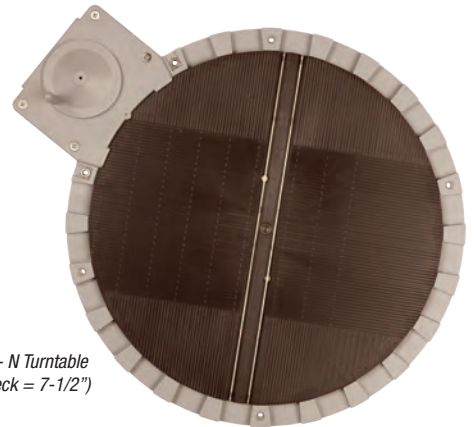

Item #2790 - N Turntable (Turntable Deck = 7-1/2")