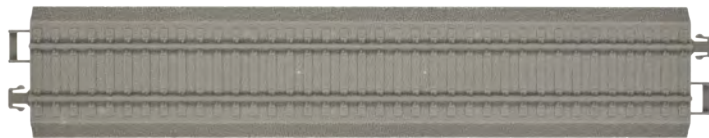

#15 000 005 - Trainkids 9" Straight Track (6 pcs.)
Create a variety of layout arrangements with separate sale straight track packs.