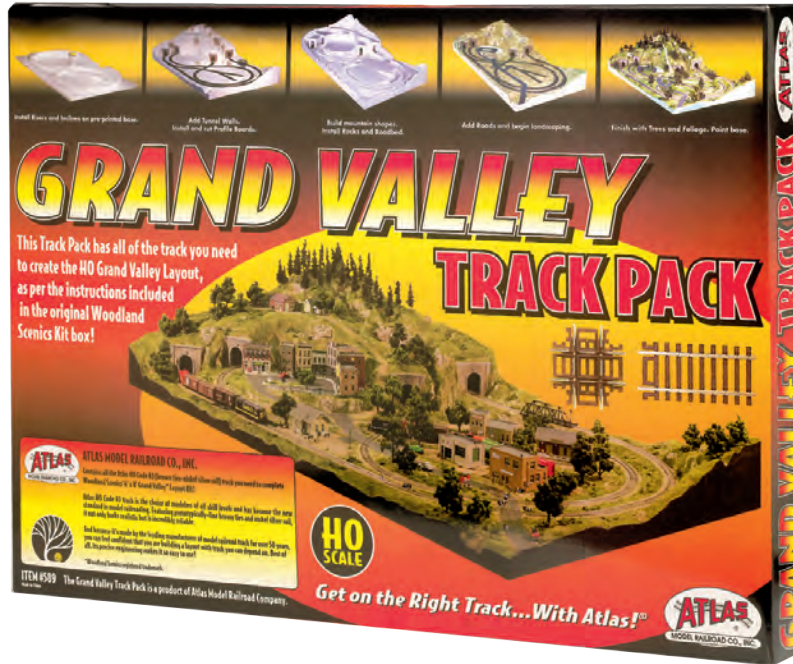

ITEMS AVAILABLE WHILE SUPPLIES LAST!

HO SCALE

ATLAS HO TRACK PACKS

Ordering: <https://shop.atlasrr.com/d-615-holiday-gift-catalog.aspx>

AVAILABLE NOW!

ORDER IN PIECES	ITEM	DESCRIPTION	MSRP / UNIT
	0589	HO GRAND VALLEY TRACK PACK	$179.95
TOTAL PIECES ORDERED			

Contains all of the Atlas HO Scale Code 83 track (brown ties, nickel silver rail), switches, bridges and rail joiners needed to build Woodland Scenics Layout Kits.

HO FLEX TRACK 5-PACKS AVAILABLE NOW!

ORDER IN PIECES	ITEM	DESCRIPTION	MSRP / UNIT
	501	HO CODE-83 FLEX TRACK (3' SECTIONS) 5-PACK	$43.95
	178	HO CODE-100 FLEX TRACK (3' SECTIONS) 5 -PACK	$40.95
TOTAL PIECES ORDERED			

Atlas tried and true HO flex-track is available in convenient 5-packs for all of your layout building needs!