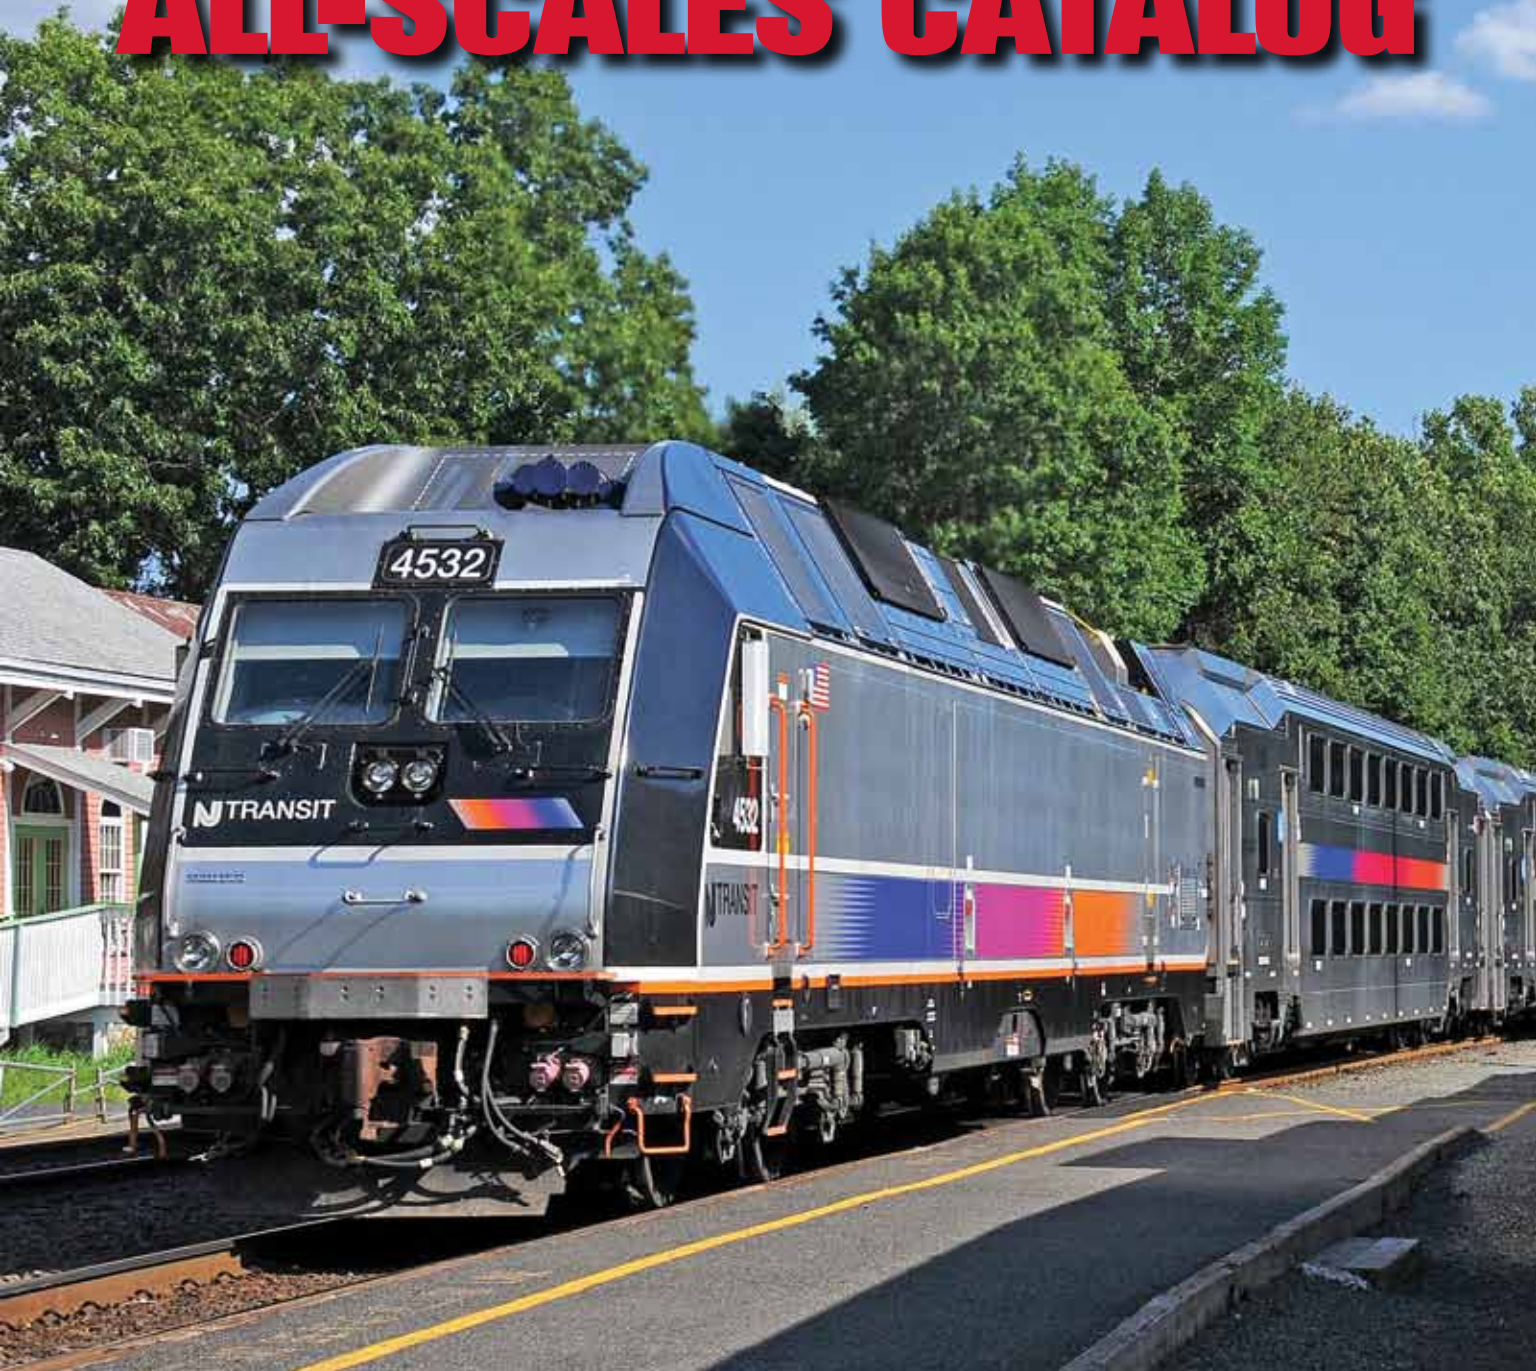

• JULY - DECEMBER 2016 •

ATLAS 2016

ALL-SCALES CATALOG

Pictured on the front and back cover are the NJ TRANSIT ALP-45DP Locomotive and Multi-Level Trailer Cars, these HO scale models are featured on pages 57-60 of this catalog.