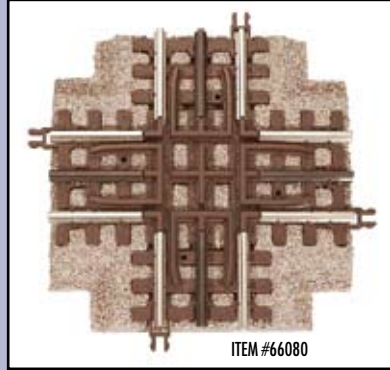

66080	90 DEGREE CROSSING	4.75

3-RAIL 21st CENTURY TRACK® LAYOUT PACKAGES W/ SOLID NICKEL SILVER RAIL, BROWN TIES

When you order the layout package, Atlas O will send you the track, switches, electrical components and wire needed to build the layout. All layout plans are featured in the NEWEST Layout Book.

0-1	A FINE BEGINNING	411.00
0-2	BEYOND THE FIGURE 8	722.00
0-3	CONTINUOUS RUNNING WITH A TWIST	1296.00
0-4	MAINLINE ACTION	1504.00
0-5	EXPAND YOUR POSSIBILITIES	1350.00
0-6	EMPIRE BUILDING	1416.00
0-7	MILWAUKEE & NORTHERN	403.00
0-8	WEST SIDE BELT	707.00
0-9	KANSAS CITY CONNECTING	894.00
0-10	DETROIT WESTERN	859.00