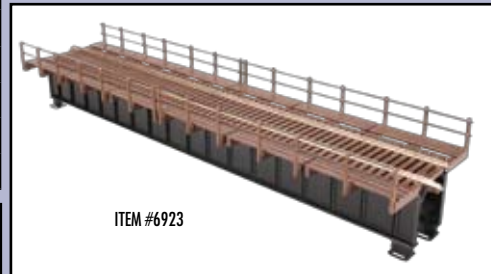

ITEM #6923

	6923	O DECK GIRDER BRIDGE (3-rail)	118.95
	7920	SINGLE TRACK PRATT TRUSS BRIDGE KIT (2-rail)	142.95
	7921	DOUBLE TRACK PRATT TRUSS BRIDGE KIT (2-rail)	189.95
	7922	BRIDGE ADD-ON KIT (2-rail)	65.95
	7923	O DECK GIRDER BRIDGE (2-rail)	118.95

21ST CENTURY SIGNAL™ SYSTEM

	6925	3-RAIL PRR SIGNAL	64.95
	6926	FOUR PACK 3-RAIL PRR SIGNAL (4 each of #6925)	239.95

ORD QTY	ITEM #	DESCRIPTION	MSRP