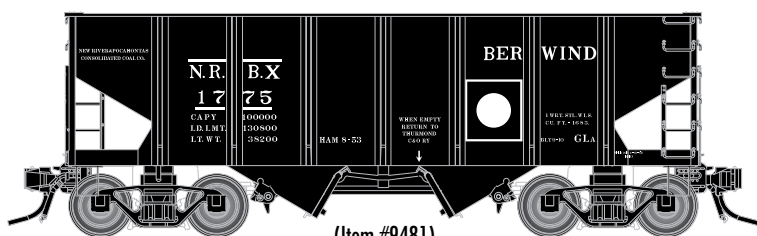

(Item #9481)