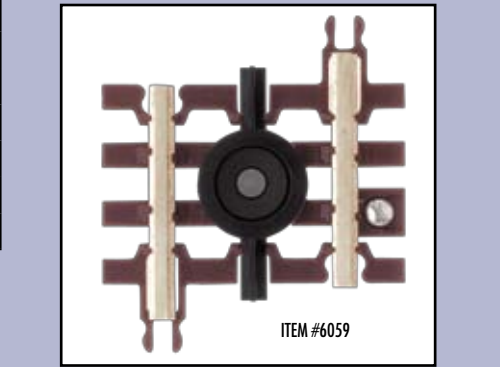

21ST CENTURY TRACK® ACCESSORIES

6010	10" STRAIGHT TERMINAL TRACK	8.25
6040	BUMPER (2 pcs.)	4.75

6059	1 3/4" UNCOUPLING TRACK (comes w/ wire, controller, etc.); 1 per card	13.75
6090	TERMINAL JOINERS (1 pr.)	3.60
6091	NICKEL SILVER RAIL JOINERS (16 pcs.)	2.95
6092	BLACK RAIL JOINERS (16 pcs.)	2.95
6093	INSULATED RAIL JOINERS (16 pcs./ blister)	2.35
6094	TRACK SCREWS (48 pcs.)	2.75
6095	TUBULAR TRANSITION JOINERS (6 pcs.)	4.35