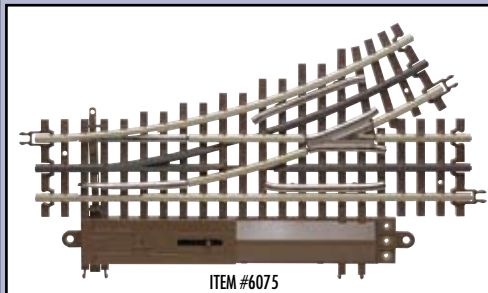

STRAIGHT TRACK		
6015	1-1/4" STRAIGHT (4pcs.)	8.35
6050	10" STRAIGHT	4.35
6051	4 1/2" STRAIGHT	3.60
6052	1 3/4" STRAIGHT (4pcs.)	9.25

6053	5 1/2" STRAIGHT	3.95
------	-----------------	------

40" CUSTOM TRACK		
6054	40" CUSTOM-FLEX [™] w/ SIM. CEMENT TIES	17.50
6055	3-TIE SNAP-LOCK CLIPS w/ SIMULATED CEMENT TIES (8 pcs.) (Finishing piece used when cutting flex.)	4.25
6056	40" CUSTOM-FLEX [™] w/SIMULATED WOOD TIES	17.50
6057	3-TIE SNAP-LOCK CLIPS w/ SIMULATED WOOD TIES (8 pcs.) (Finishing piece used when cutting flex.)	4.25
6058	40" CUSTOM RIGID STRAIGHT	16.50

CURVED TRACK		
6011	0-81 FULL CURVE (16 pcs. to circle)	7.65
6012	1/3 0-81 CURVE - (2 pcs.)	9.25
6013	0-90 FULL CURVE (16 pcs. to circle)	9.25

ORD QTY	ITEM #	DESCRIPTION	MSRP
	6014	0-99 FULL CURVE (16 pcs. to circle)	10.25
	6043	0-27 FULL CURVE (8 pcs. to circle)	4.95
	6044	0-27 HALF CURVE	3.75
	6045	0-45 FULL CURVE (12 pcs. to circle)	4.95
	6046	0-45 QUARTER CURVE (4 pcs.)	10.95
	6060	0-54 FULL CURVE (16 pcs. to circle)	4.35
	6061	0-54 HALF CURVE	3.60
	6062	0-72 FULL CURVE (16 pcs. to circle)	6.50
	6063	0-72 HALF CURVE	4.75
	6064	0-63 FULL CURVE (16 pcs. to circle)	5.75

6066	0-36 FULL CURVE (12 pcs. to circle)	4.35
6068	0-36 QUARTER CURVE (4 pcs.)	10.25

CUSTOM SUPREME SWITCHES
Remote switches come with switch motor, controller and all wiring needed for installation.

6021	#7.5 HIGH SPEED TURNOUT LEFT	89.95
6022	#7.5 HIGH SPEED TURNOUT RIGHT	89.95
6024	#5 TURNOUT LEFT	85.95
6025	#5 TURNOUT RIGHT	85.95
6027	#5 DOUBLE SLIP SWITCH	177.95
6070	0-54 REMOTE LEFT	67.95
6071	0-54 REMOTE RIGHT	67.95
6072	0-72 REMOTE LEFT	67.95
6073	0-72 REMOTE RIGHT	67.95
6074	0-72 WYE REMOTE	67.95