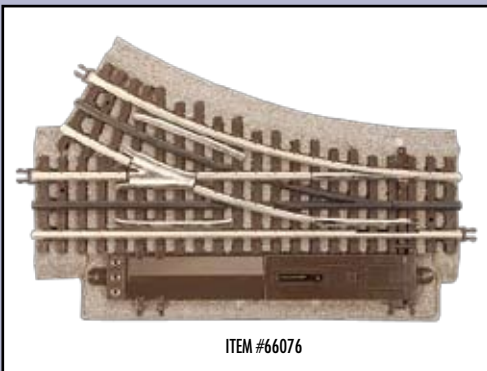

66076	0-36 RIGHT HAND SWITCH	4.75

ORD QTY	ITEM #	DESCRIPTION	MSRP
	66085	0-45 LEFT HAND SWITCH	4.75
	66086	0-45 RIGHT HAND SWITCH	4.75