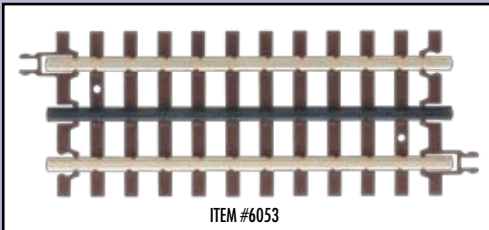

STRAIGHT TRACK		
6015	1-1/4" STRAIGHT (4pcs.)	8.35
6050	10" STRAIGHT	4.35
6051	4 1/2" STRAIGHT	3.60
6052	1 3/4" STRAIGHT (4pcs.)	9.25

6053	5 1/2" STRAIGHT	3.95
------	-----------------	------

40" CUSTOM TRACK		
6054	40" CUSTOM-FLEX [™] w/ SIM. CEMENT TIES	17.50
6055	3-TIE SNAP-LOCK CLIPS w/ SIMULATED CEMENT TIES (8 pcs.) (Finishing piece used when cutting flex.)	4.25
6056	40" CUSTOM-FLEX [™] w/SIMULATED WOOD TIES	17.50
6057	3-TIE SNAP-LOCK CLIPS w/ SIMULATED WOOD TIES (8 pcs.) (Finishing piece used when cutting flex.)	4.25
6058	40" CUSTOM RIGID STRAIGHT	16.50