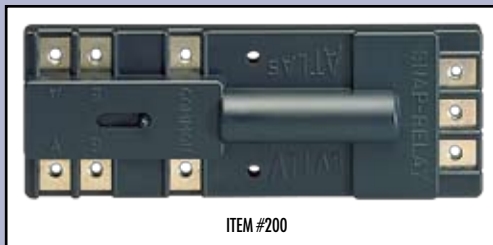

O Track, Layouts AND ACCESSORIES

Atlas O track, layouts and accessories are in-stock and available all year round from your Atlas dealer. See the hobby store listings on pages 115-124 for the store nearest you.

ORD QTY	ITEM #	DESCRIPTION	MSRP
	7930	2-RAIL REALISTIC ROAD SIGNAL (Type G with red, green & yellow aspects.) Individual kit includes signal, trackside relay shed w/ signal circuit-board, track detector & instructions.	78.75
	7932	TYPE "A" SEARCHLIGHT SIGNAL (2-RAIL)	78.75
	7934	4-PACK 2-RAIL REALISTIC ROAD SIGNAL - SAVE! (Includes 4 each of #7930)	293.95
	7935	2-RAIL TRACK DETECTOR	18.95
	7936	4-PACK TYPE "A" SEARCHLIGHT SIGNAL	293.95
ELECTRICAL COMPONENTS			
	56	SWITCH CONTROL BOX	4.25

	200	SNAP RELAY	11.25
	201	#3 SPADE CONNECTORS (24 pcs.)	4.75
	205	CONNECTOR	8.75
	210	TWIN	8.75
	215	SELECTOR	8.75
	220	CONTROLLER	9.25
	312	50' SPOOL-5 CONDUCTOR RIBBON WIRE	20.95

HEAVY DUTY ELECTRICAL COMPONENTS			
	6927	HEAVY DUTY CONNECTOR	19.95
	6928	HEAVY DUTY TWIN	19.95
	6929	HEAVY DUTY SELECTOR	19.95

20 GAUGE STRANDED COPPER LAYOUT WIRE 50' SPOOL			
	315,-19	BLACK, RED, GREEN, YELLOW, or BLUE	7.75

16 GAUGE HEAVY DUTY LAYOUT WIRE - 100' SPOOL