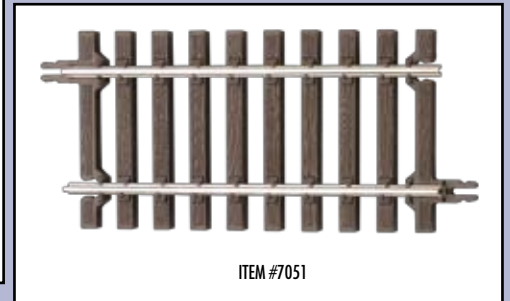

2-RAIL NICKEL SILVER SCALE TRACK SYSTEM
STRAIGHT 2-RAIL SCALE TRACK

7050	10" STRAIGHT	4.25

7051	4-1/2" STRAIGHT	2.95
7052	1-3/4" STRAIGHT (4 pcs./blister)	7.95