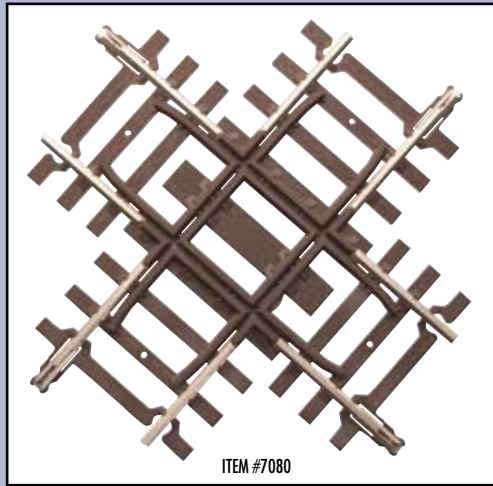

O Track, Layouts and Accessories

Atlas O track, layouts and accessories are in-stock and available all year round from your Atlas dealer. See the hobby store listings on pages 115-124 for the store nearest you.

ORD QTY	ITEM #	DESCRIPTION	MSRP
	7056	40" FLEX TRACK WITH SIMULATED WOOD TIES	12.95

CUSTOM SUPREME 2-RAIL SCALE CROSSINGS

ITEM #7080

	7080	90 DEGREE CROSSING	16.95
	7081	45 DEGREE CROSSING	16.95

CURVED 2-RAIL SCALE TRACK

	7011	40.5" RADIUS FULL CURVE (16 pcs. to circle)	6.95
	7012	40.5" RADIUS 1/3 CURVE (2 pk.)	7.95
	7013	2- RAIL 45" RADIUS FULL CURVE	7.95
	7014	2- RAIL 49.5" RADIUS FULL CURVE	9.25
	7062	36" RADIUS FULL CURVE (16 pcs. to circle)	5.75
	7063	36" RADIUS HALF CURVE	4.25

CUSTOM SUPREME 2-RAIL SCALE TURNOUTS

	7021	#7.5 LEFT HAND TURNOUT	69.95
	7022	#7.5 RIGHT HAND TURNOUT	69.95
	7024	#5 LEFT HAND TURNOUT	64.95