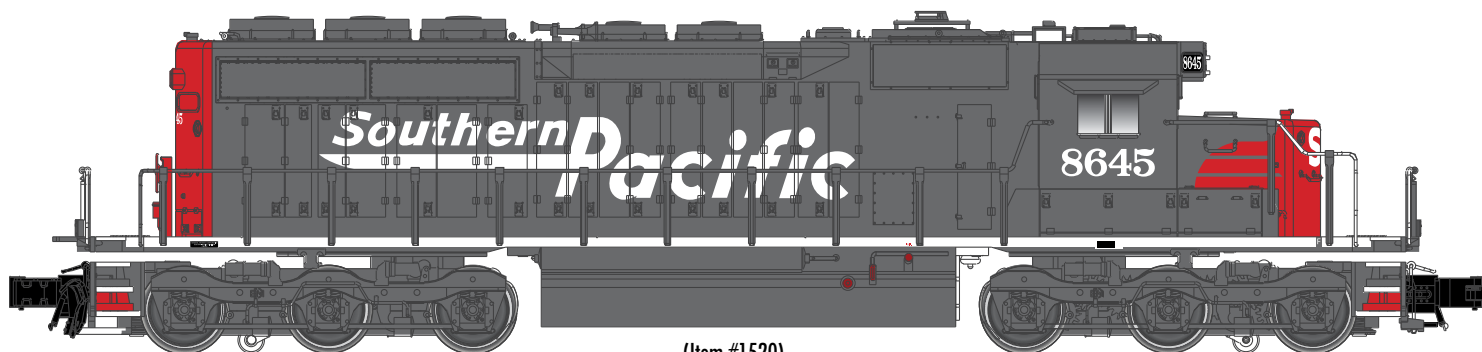

(Item #1520)
ORDERS DUE MAY 15, 2008.

PETERSEN SUPPLY COMPANY

12248 SW 34th Avenue • Portland, OR 97219 • Phone: (503) 246-3106
Email: sales@petersensupply.com • Web: www.petersensupply.com