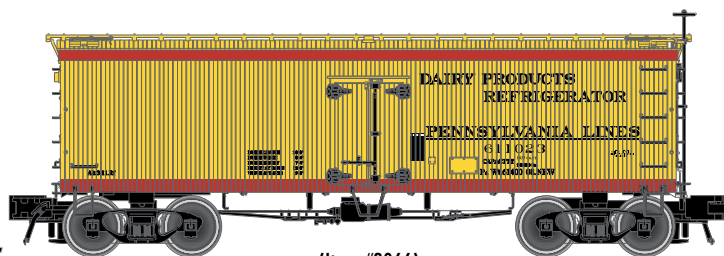

(Item #8066)

B & F HOBBIES

210 Church Street • Wakefield, RI 02879 • Phone: (401) 782-6400
Email: fcaraccia@cox.net

3-Rail Item #	Road Name/Number	2-Rail Item #	Estimated Delivery
O MASTER™ 40' WOOD REEFER			
8079	Hanley's #1929, #1937	9079	June 2008

Two road numbers are available per road name.