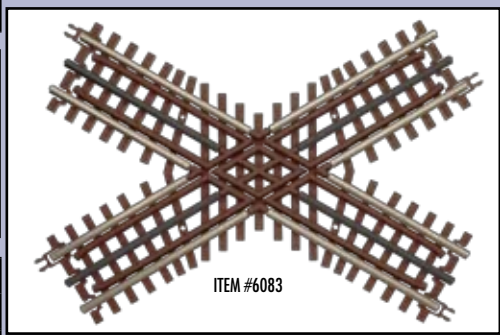

6083	60° CROSSING (1 pc.)	19.75
6084	30° CROSSING (1 pc.)	23.75