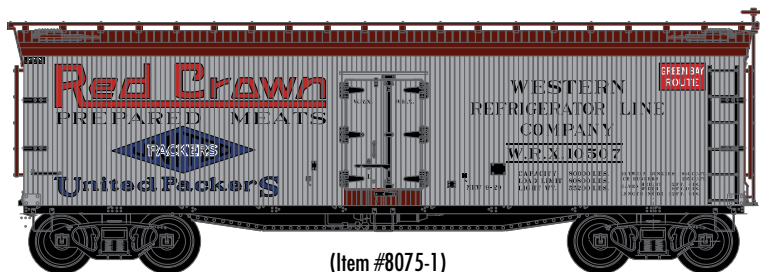

(Item #8075-1)

3-Rail Item #	Road Name/Number	2-Rail Item #	Estimated Delivery
O MASTER™ 40' WOOD REEFER			
8075-1	Red Crown #10507	9075-1	June 2008
8192-1,-2	Hamilton #11525, #11526	9192-1,-2	In-Stock
8181-1,-2,-3,-4	Marty Cheese #11981, #11982, #11983, #11984	9181-1,-2,-3,-4	In-Stock

One road number is available for Red Crown, two road numbers are available for Hamilton and four road numbers are available for Marty Cheese.

NASSAU HOBBY CENTER, INC.

13 West Merrick Road • Freeport, NY 11520 • Phone: (516) 378-9594
Email: charlienassau@aol.com • Web: www.nassauhobby.com

3-Rail Item #	Description	Estimated Delivery
O-27 INDUSTRIAL RAIL™ TRAIN SET		
10090025	Long Island Fast Freight	In-Stock