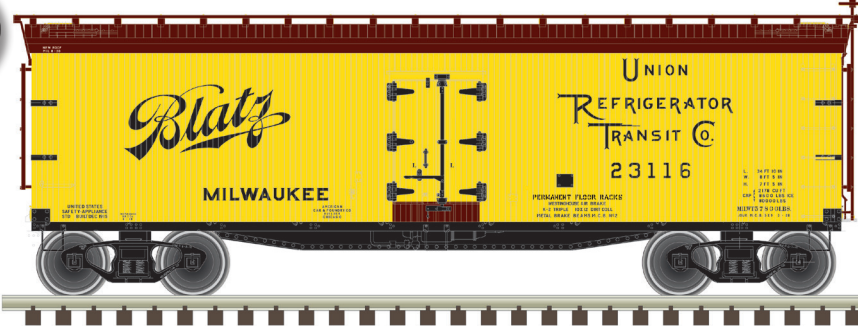

MODEL FEATURES:

- Ladder detail
- Dome detail
- Ready-to-run
- Accumate Couplers

MODEL INFORMATION:

In the late 1960's, there was demand for a smaller, versatile tank car that could fit onto smaller sidings and spurs. Aptly nicknamed, "Shorty" or "Beer Can" for its diminutive size, the car is based off of an ACF® design. At the time, larger tank cars were being ordered, but there was enough demand for a smaller tank car that could meet the needs of shippers with smaller sidings and weight limits on tracks. Usually these tank cars saw service hauling corn syrup, oils, and other heavy liquids. This run of Atlas Beer Can Tank Cars give a quite literal representation with paint schemes representing actual beer brands.

CARS WILL FEATURE A "POP TOP" ON ONE END AND REPORTING MARKS ON THE OTHER, WITH COLORFUL BEER CAN LABEL ART ON THE CAR BODY

HO
SCALE

ATLAS MASTER® HO 40' WOOD REEFER

**NEW
PAINT
SCHEMES**

Ordering: <https://shop.atlasrr.com/d-596-2020-beer-asmc-ho-preorders.aspx>