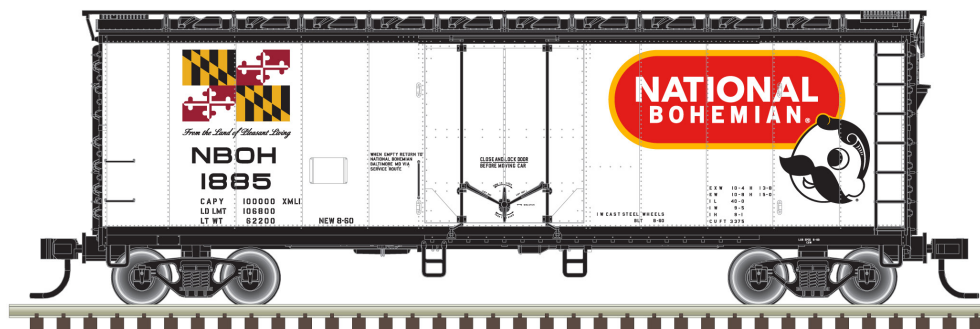

Pabst Blue Ribbon

Schlitz

Schaefer

Rainier

Old Style

National Bohemian

GUARANTEED PRE-ORDER DUE DATE: WEDNESDAY AUGUST 5TH 2020

ATLAS TRAINMAN® N 40' PLUG DOOR BOX CAR