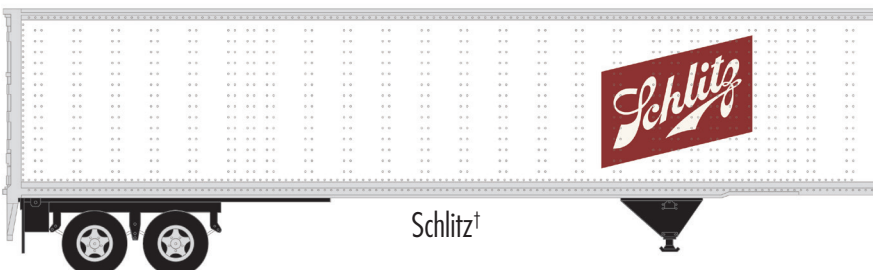

Pabst Blue Ribbon†

Schlitz†