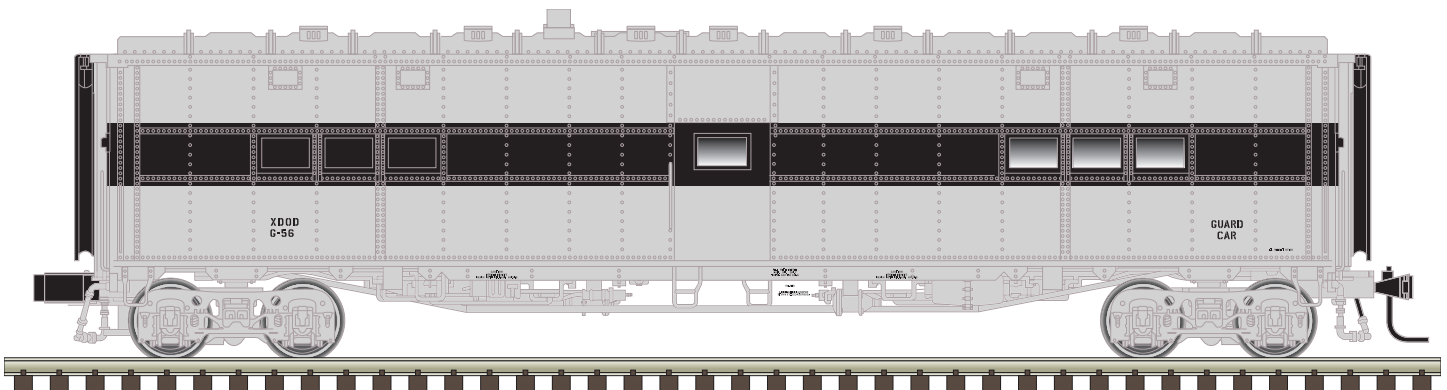

THE BENEFITS

Club benefits for all members in all levels include:

- **Laminated membership card:** with member's name and number: The membership card features artwork that changes from year to year, highlighting the annual club car on its front.
- **Club lapel pin (New members only):** Wear it and let your friends know that you're a member of the Atlas Golden Spike Club with this pin, handsomely crafted and sporting the colorful logo.
- **Opportunity to Purchase "Members Only" Annual Club Car:** As a club member you will have the option to purchase exclusive members only annual club car(s).
- **Discounted Pricing on Club Offers:** As a club member, you will have the opportunity to purchase premium Atlas products at special Golden Spike Club pricing.
- **Club newsletter:** Get the inside scoop on the latest club offerings and the stories behind them, as well as other special offers and more in this exclusive full color publication, mailed twice annually.
- **Special dedicated club section on the Atlas website:** See up to date pictures of the latest club offerings, download applications and order forms, get special offers and more! Check it out by visiting www.atlasrr.com and www.atlaso.com.
- **FREE Ground Shipping:** For any regular on-line orders shipped within the continental US.

2020 Club Car Available with Deluxe Memberships

Atlas Master® O Rebuilt Troop Kitchen Car - Guard Car G-56