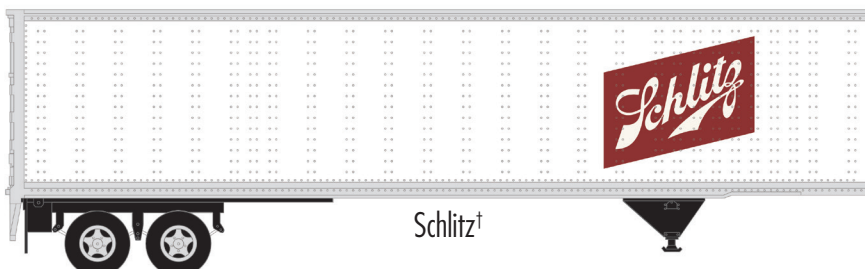

O
SCALE

ATLAS MASTER® O 45' PINES TRAILER

Ordering: <https://shop.atlasrr.com/d-598-2020-beer-asmc-o-pre-orders.aspx>

**NEW
PAINT
SCHEMES**