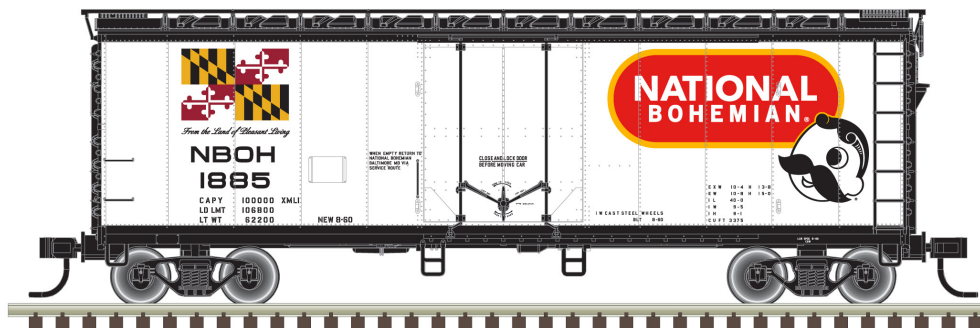

Pabst Blue Ribbon

Schlitz

Schaefer

Rainier

Old Style

National Bohemian

GUARANTEED PRE-ORDER DUE DATE: WEDNESDAY AUGUST 5TH 2020

HO SCALE