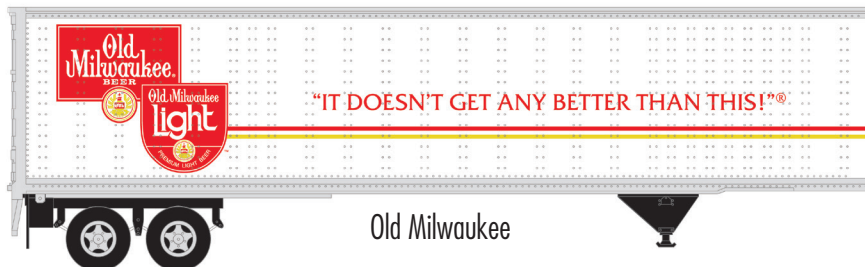

O
SCALE

ATLAS MASTER® O 45' PINES TRAILER

Ordering: <https://shop.atlasrr.com/d-598-2020-beer-asmc-o-pre-orders.aspx>

**NEW
PAINT
SCHEMES**