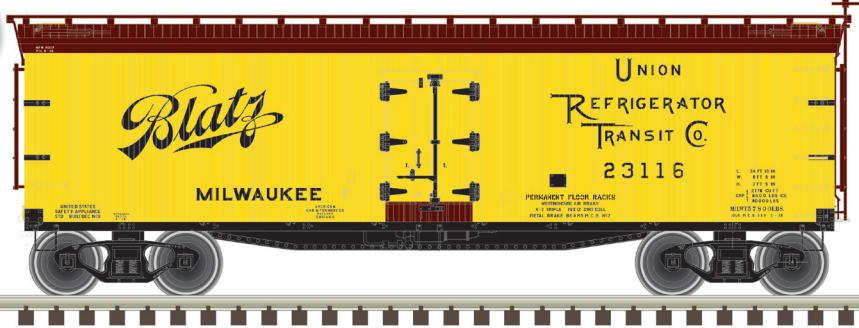

N
SCALE

ATLAS MASTER® N 40' WOOD REEFER

**NEW
PAINT
SCHEMES**

Ordering: <https://shop.atlasrr.com/d-597-2020-beer-asmc-n-pre-orders.aspx>

Blatz†