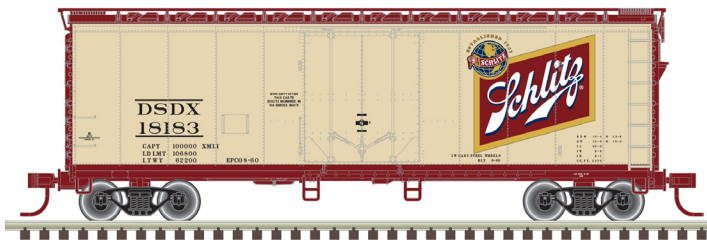

O SCALE

ATLAS TRAINMAN® O 40' PLUG DOOR BOX CAR

Ordering: <https://shop.atlasrr.com/d-598-2020-beer-asmc-o-pre-orders.aspx>

**NEW
PAINT
SCHEMES**

Schlitz