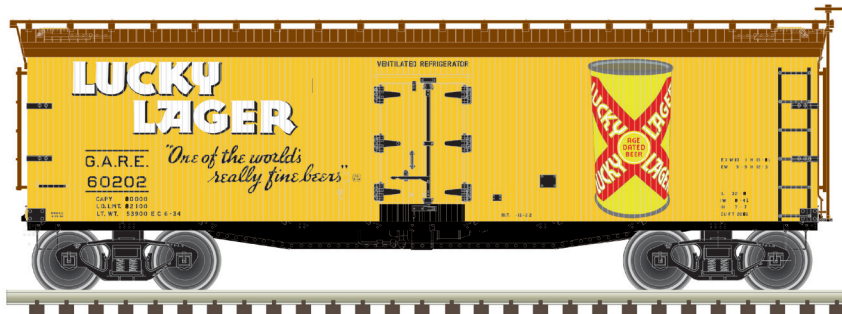

Lucky Lager