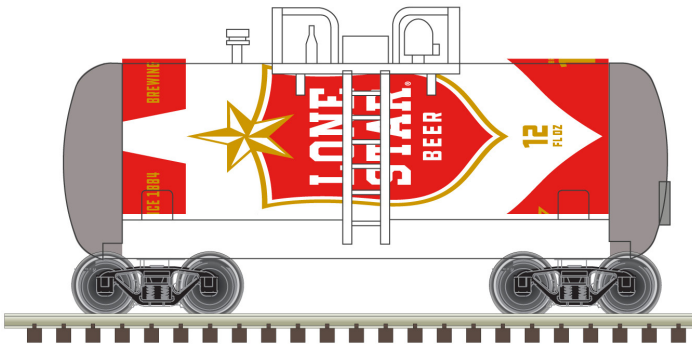

N
SCALE

ATLAS TRAINMAN® N BEER CAN TANK CAR

**NEW
PAINT
SCHEMES**

Ordering: <https://shop.atlasrr.com/d-597-2020-beer-asmc-n-pre-orders.aspx>

Lone Star