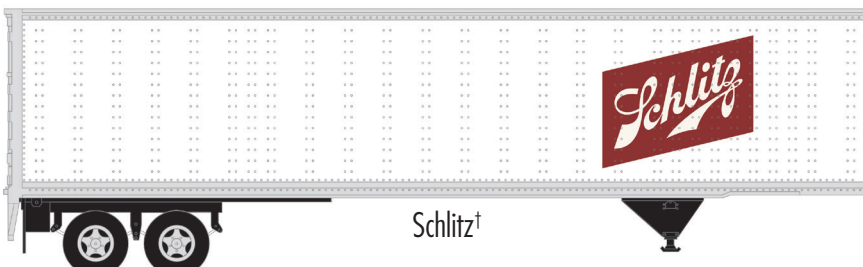

N
SCALE

ATLAS MASTER® N 45' PINES TRAILER

Ordering: <https://shop.atlasrr.com/d-597-2020-beer-asmc-n-pre-orders.aspx>

**NEW
PAINT
SCHEMES**