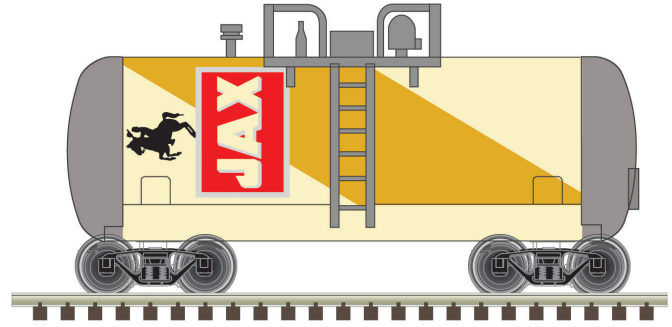

N
SCALE

ATLAS TRAINMAN® N BEER CAN TANK CAR

**NEW
PAINT
SCHEMES**

Ordering: <https://shop.atlasrr.com/d-597-2020-beer-asmc-n-pre-orders.aspx>

Jax