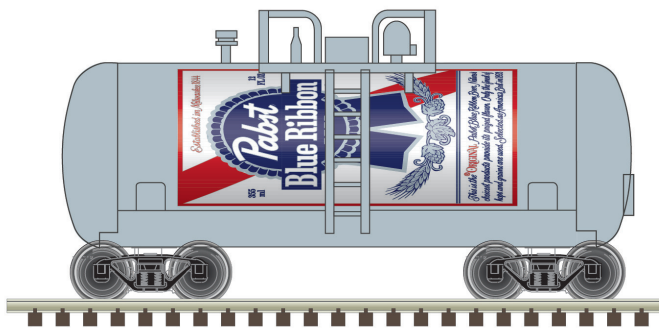

N
SCALE

ATLAS TRAINMAN® N BEER CAN TANK CAR

**NEW
PAINT
SCHEMES**

Ordering: <https://shop.atlasrr.com/d-597-2020-beer-asmc-n-pre-orders.aspx>

Beer - Generic

Jax

Lone Star

Olympia

MODEL FEATURES:

- Ladder detail
- Dome detail
- Ready-to-run
- Accumate Couplers

MODEL INFORMATION:

In the late 1960's, there was demand for a smaller, versatile tank car that could fit onto smaller sidings and spurs. Aptly nicknamed, "Shorty" or "Beer Can" for its diminutive size, the car is based off of an ACF® design. At the time, larger tank cars were being ordered, but there was enough demand for a smaller tank car that could meet the needs of shippers with smaller sidings and weight limits on tracks. Usually these tank cars saw service hauling corn syrup, oils, and other heavy liquids. This run of Atlas Beer Can Tank Cars give a quite literal representation with paint schemes representing actual beer brands.