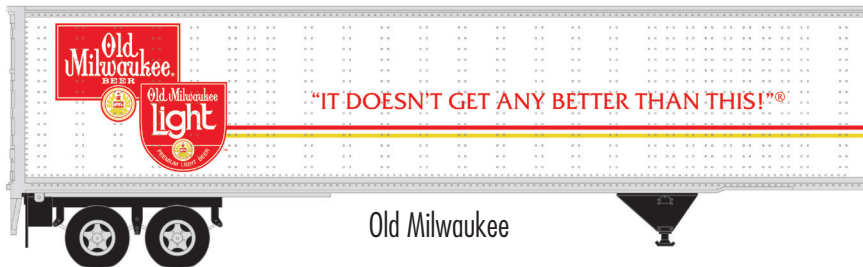

CHECK OUT THE MATCHING 45' PINES TRAILERS ON PAGES 8-9!

N
SCALE

ATLAS MASTER® N 45' PINES TRAILER

Ordering: <https://shop.atlasrr.com/d-597-2020-beer-asmc-n-pre-orders.aspx>

**NEW
PAINT
SCHEMES**

ATLAS MASTER® N 45' PINES TRAILER