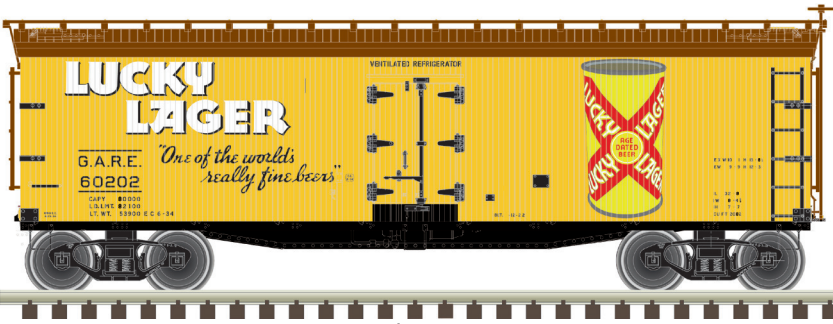

N
SCALE

ATLAS MASTER® N 40' WOOD REEFER

**NEW
PAINT
SCHEMES**

Ordering: <https://shop.atlasrr.com/d-597-2020-beer-asmc-n-pre-orders.aspx>

Blatz†

East Side

Jax

Lucky Lager

MODEL INFORMATION:

This highly detailed model is based on the 40' wood refrigerator cars built by Pullman for the Northern Refrigerator Car Co. in 1930. With its rooftop ice hatches, USRA-style fish belly underframe and vertical brake shaft, it is representative of the thousands of similar cars that were built during the "Billboard" era of American railroads.