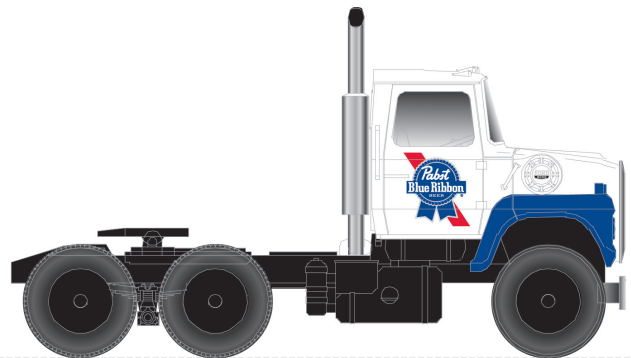

Pabst Blue Ribbon