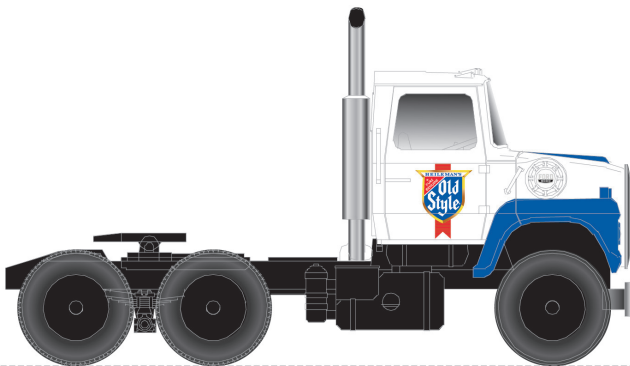

HO
SCALE

ATLAS MASTER® FORD® HO LNT 9000 TRACTOR CAB

Ordering: <https://shop.atlasrr.com/d-596-2020-beer-asmc-ho-preorders.aspx>

NEW
PAINT
SCHEMES

Old Style