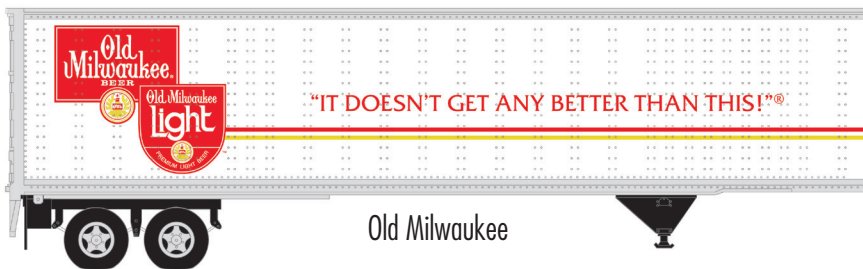

CHECK OUT THE MATCHING 45' PINES TRAILERS ON PAGES 18-19!

HO
SCALE

ATLAS MASTER® HO 45' PINES TRAILER

Ordering: <https://shop.atlasrr.com/d-596-2020-beer-asmc-ho-preorders.aspx>

**NEW
PAINT
SCHEMES**

Lucky Lager†