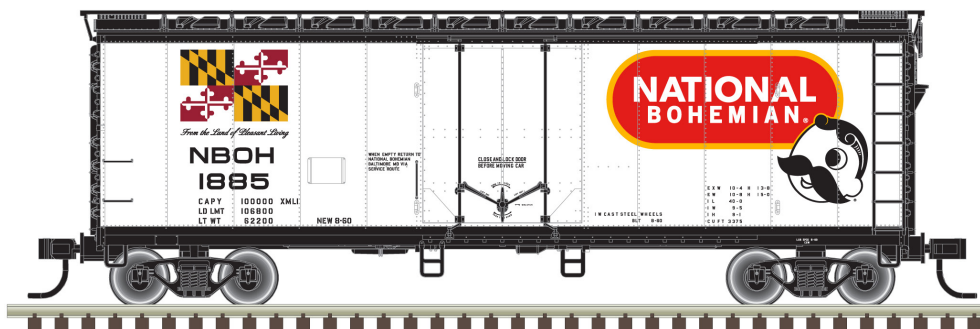

O SCALE

ATLAS TRAINMAN® O 40' PLUG DOOR BOX CAR

Ordering: <https://shop.atlasrr.com/d-598-2020-beer-asmc-o-pre-orders.aspx>

**NEW
PAINT
SCHEMES**

Pabst Blue Ribbon

Schlitz

Schaefer

Rainier

Old Style

National Bohemian

GUARANTEED PRE-ORDER DUE DATE: WEDNESDAY AUGUST 5TH 2020

ATLAS TRAINMAN® O 40' PLUG DOOR BOX CAR

Ordering: <https://shop.atlasrr.com/d-598-2020-beer-asmc-o-pre-orders.aspx>

ESTIMATED ARRIVAL: 1st Quarter 2021 Arrival