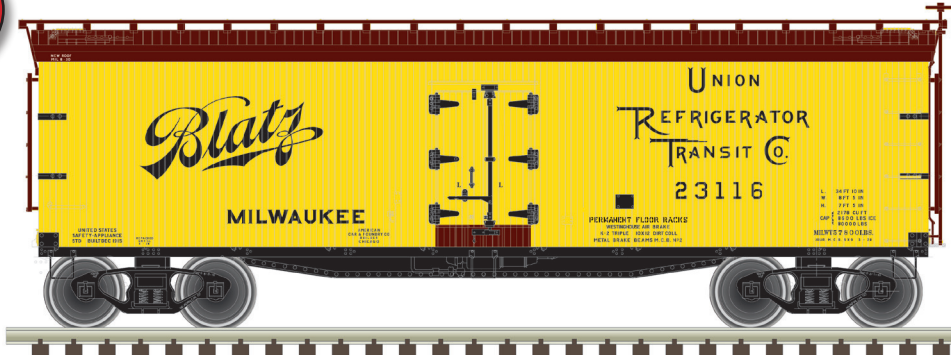

SCALE
O

ATLAS MASTER® O 40' WOOD REEFER

**NEW
PAINT
SCHEMES**

Ordering: <https://shop.atlasrr.com/d-598-2020-beer-asmc-o-pre-orders.aspx>

Blatz†