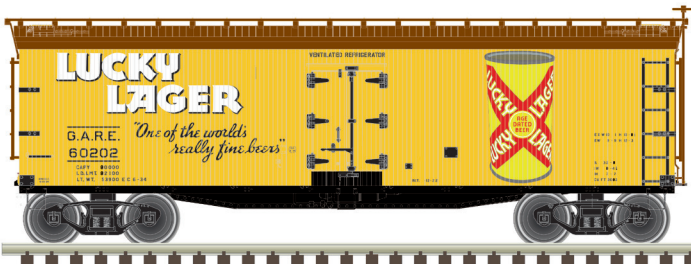

SCALE
O

ATLAS MASTER® O 40' WOOD REEFER

**NEW
PAINT
SCHEMES**

Ordering: <https://shop.atlasrr.com/d-598-2020-beer-asmc-o-pre-orders.aspx>

Blatz†

East Side

Jax

Lucky Lager