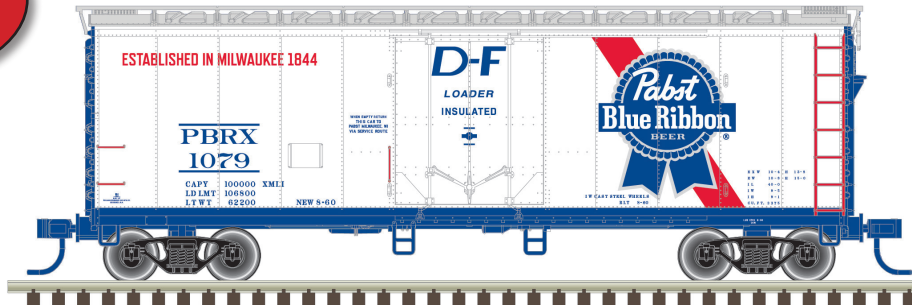

DON'T MISS OUT ON OUR MATCHING LNT 9000 TRACTOR CABS ON PAGES 16-17!

HO
SCALE

ATLAS TRAINMAN® HO 40' PLUG DOOR BOX CAR

**NEW
PAINT
SCHEMES**

Ordering: <https://shop.atlasrr.com/d-596-2020-beer-asmc-ho-preorders.aspx>