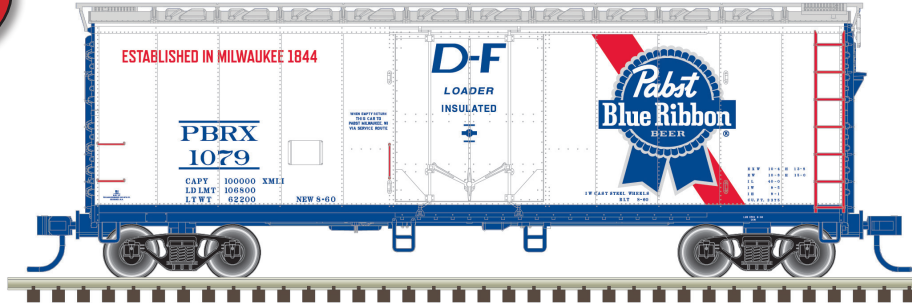

Pabst Blue Ribbon

Schlitz

Schaefer

Rainier

Old Style

National Bohemian

GUARANTEED PRE-ORDER DUE DATE: WEDNESDAY AUGUST 5TH 2020

ATLAS TRAINMAN® N 40' PLUG DOOR BOX CAR