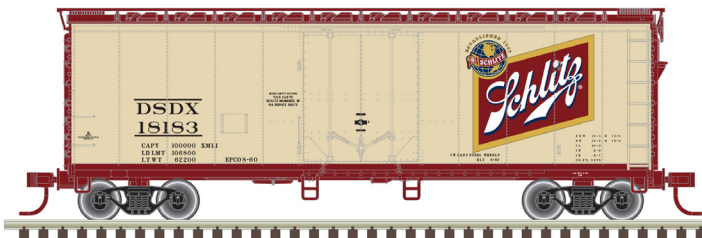

HO
SCALE

ATLAS TRAINMAN® HO 40' PLUG DOOR BOX CAR

**NEW
PAINT
SCHEMES**

Ordering: <https://shop.atlasrr.com/d-596-2020-beer-asmc-ho-preorders.aspx>

Schlitz