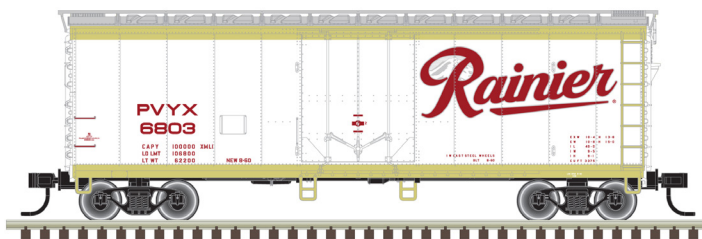

HO
SCALE

ATLAS TRAINMAN® HO 40' PLUG DOOR BOX CAR

**NEW
PAINT
SCHEMES**

Ordering: <https://shop.atlasrr.com/d-596-2020-beer-asmc-ho-preorders.aspx>

Rainier