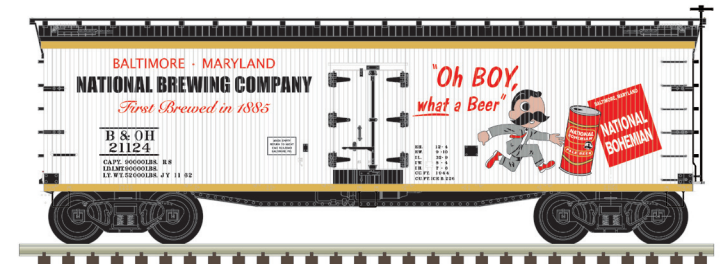

National Bohemian

Old Milwaukee

GUARANTEED PRE-ORDER DUE DATE: WEDNESDAY AUGUST 5TH 2020

ATLAS MASTER® O 40' WOOD REEFER

Ordering: <https://shop.atlasrr.com/d-598-2020-beer-asmc-o-pre-orders.aspx>

ESTIMATED ARRIVAL: 1st Quarter 2021 Arrival