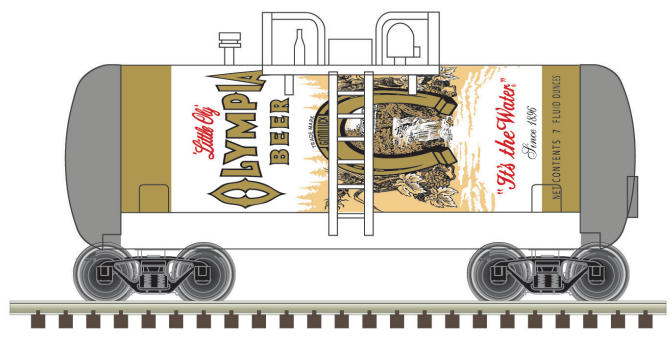

N
SCALE

ATLAS TRAINMAN® N BEER CAN TANK CAR

**NEW
PAINT
SCHEMES**

Ordering: <https://shop.atlasrr.com/d-597-2020-beer-asmc-n-pre-orders.aspx>

Beer - Generic

Jax

Lone Star

Olympia

Pabst Blue Ribbon

Primo

Schlitz

Stroh's

GUARANTEED PRE-ORDER DUE DATE: WEDNESDAY AUGUST 5TH 2020

ATLAS TRAINMAN® N BEER CAN TANK CAR

Ordering: <https://shop.atlasrr.com/d-597-2020-beer-asmc-n-pre-orders.aspx>

MODEL FEATURES:

- Ladder detail
- Dome detail
- Ready-to-run
- Accumate Couplers

MODEL INFORMATION:

In the late 1960's, there was demand for a smaller, versatile tank car that could fit onto smaller sidings and spurs. Aptly nicknamed, "Shorty" or "Beer Can" for its diminutive size, the car is based off of an ACF® design. At the time, larger tank cars were being ordered, but there was enough demand for a smaller tank car that could meet the needs of shippers with smaller sidings and weight limits on tracks. Usually these tank cars saw service hauling corn syrup, oils, and other heavy liquids. This run of Atlas Beer Can Tank Cars give a quite literal representation with paint schemes representing actual beer brands.