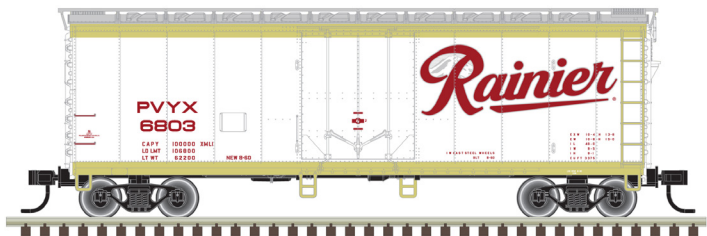

O SCALE

ATLAS TRAINMAN® O 40' PLUG DOOR BOX CAR

Ordering: <https://shop.atlasrr.com/d-598-2020-beer-asmc-o-pre-orders.aspx>

**NEW
PAINT
SCHEMES**

Rainier