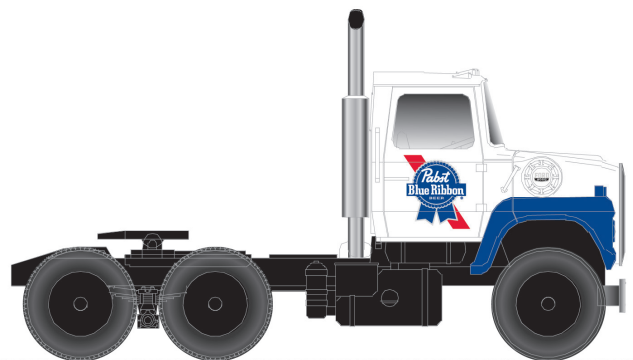

Pabst Blue Ribbon