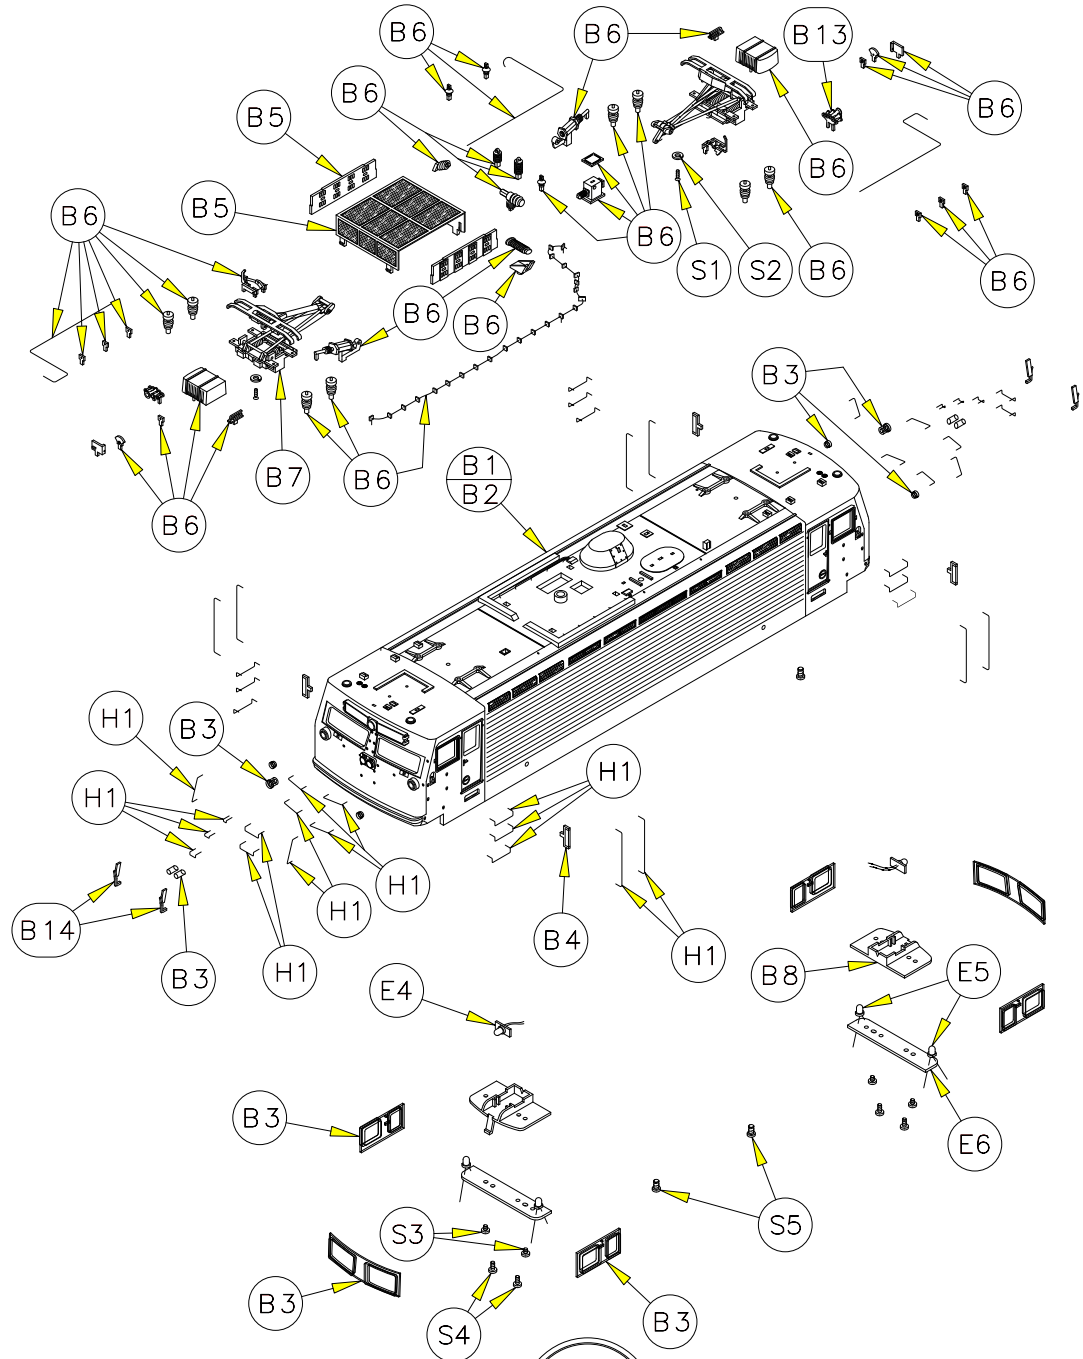

AEM-7 / ALP-44 ELECTRIC LOCOMOTIVE

O SCALE

ATLAS PART#	DESCRIPTION
B1 620200	AEM7 BODY
B2 620201	ALP44 BODY
B3 620202	CAB GLAZING SET
B4 620204	MIRRORS
B5 620205	ROOF ELECTRICAL BOX
B6 620206	ROOF DETAIL SET
B7 620207	PANTOGRAPH ASSEMBLY
B8 620209	CAB LIGHT SHIELD
B13 620213	HORN
B14 620214	WINDSHIELD WIPERS
E4 620504	LED RED
E5 620205	LED CLEAR
E6 620506	ROOF PC BOARD
S1 620601	PANTOGRAPH MTG SCREW
S2 620602	WASHER
S3 620603	PC BOARD MTG SCREW
S4 620604	PC BOARD TO BODY MTG SCREW
S5 620605	MAIN PCB MTG SCREW
H1 620208	HAND RAIL SET