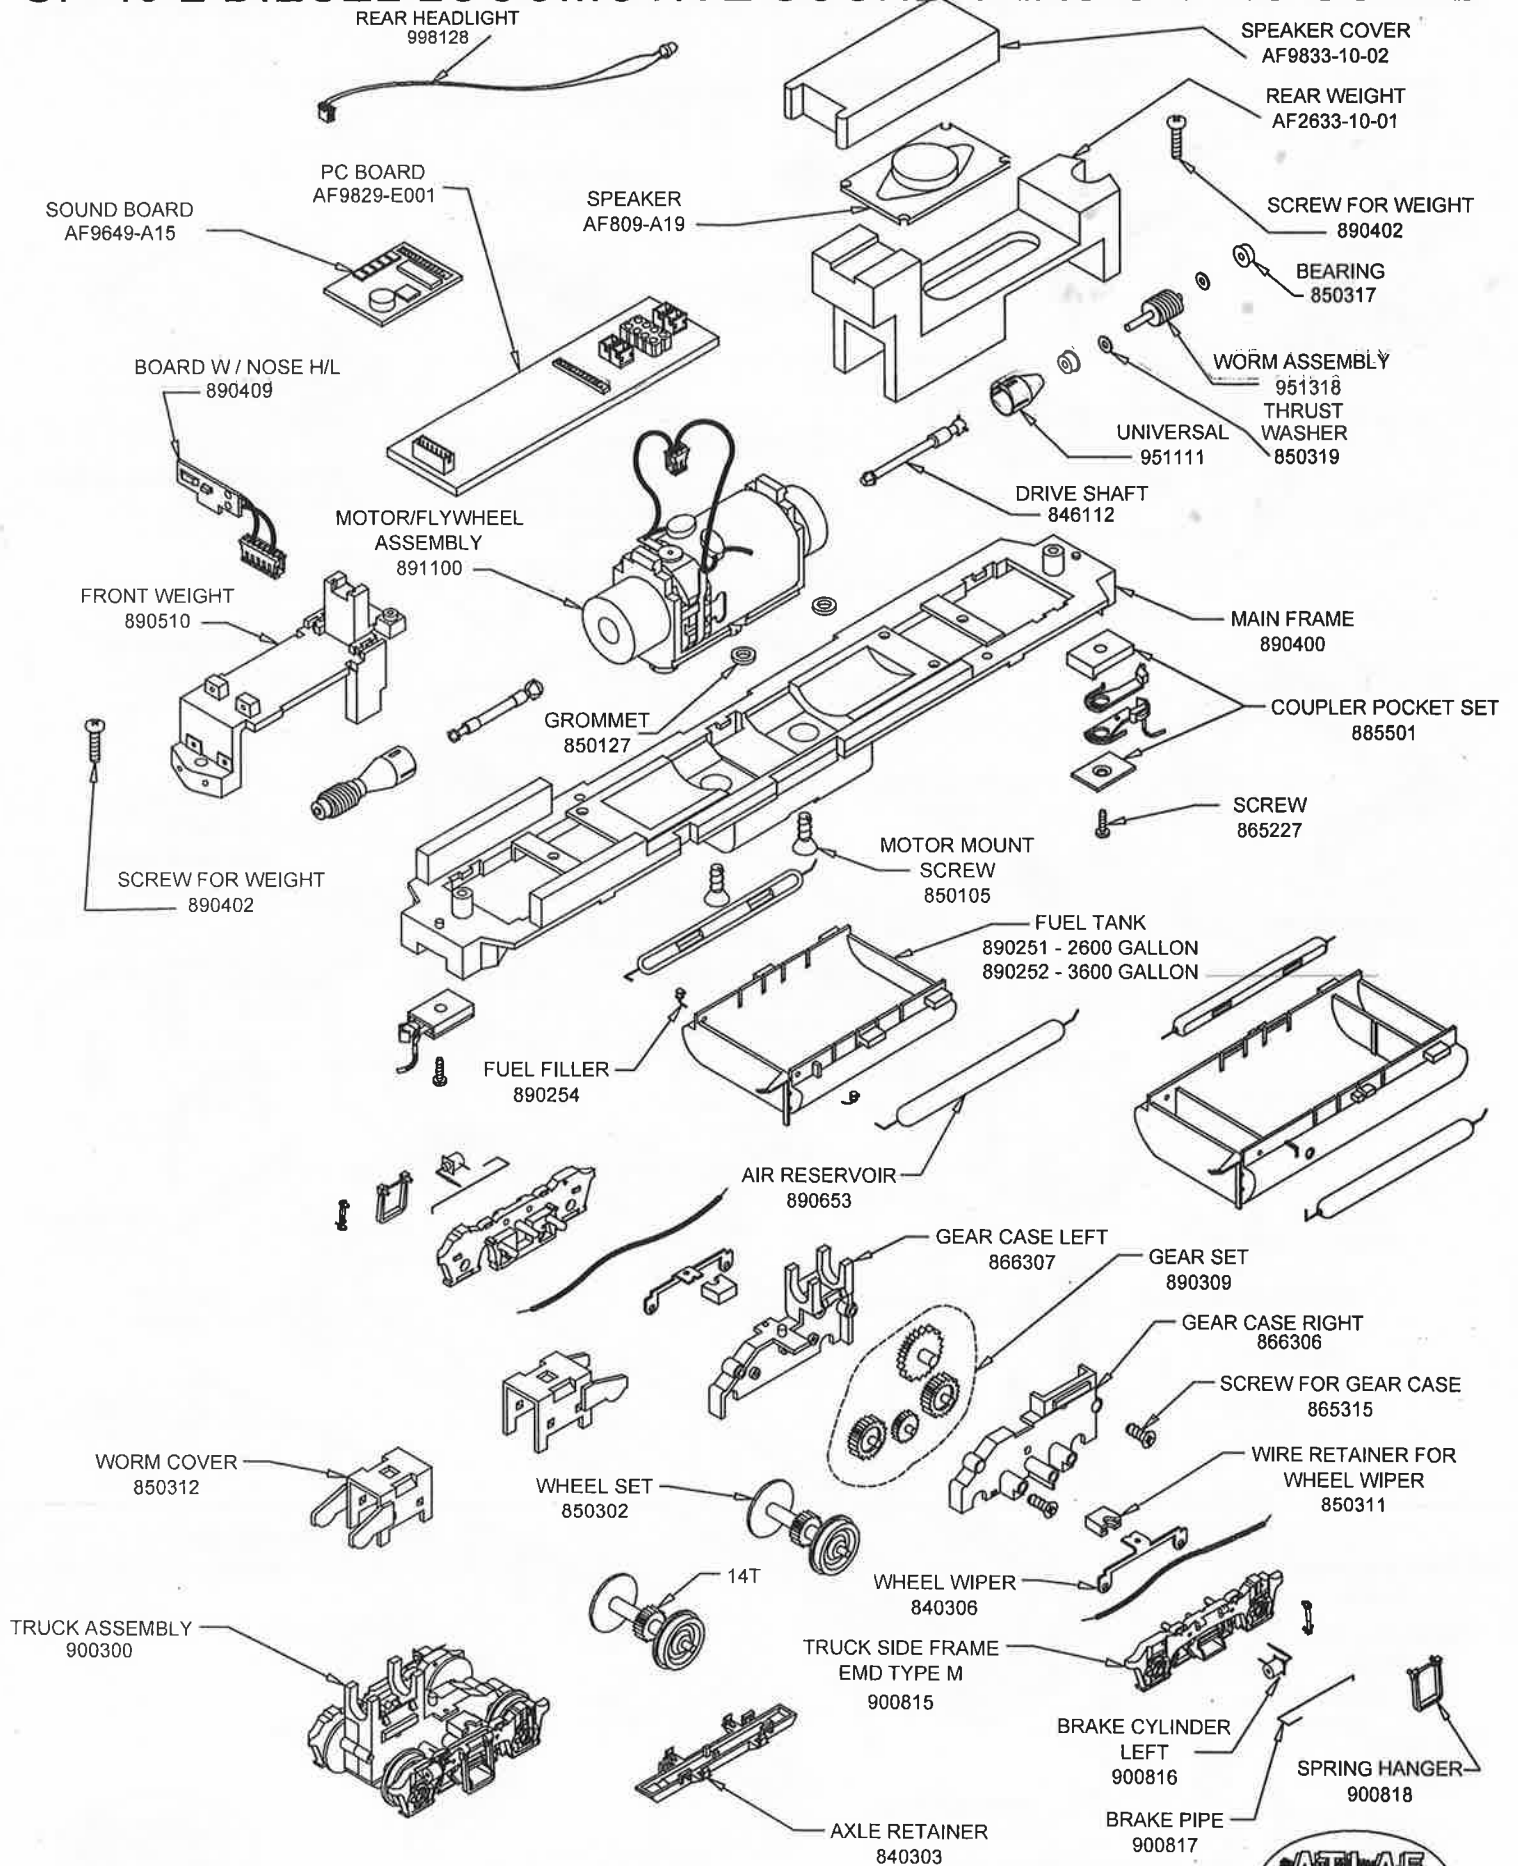

# GP-40-2 DIESEL LOCOMOTIVE SOUND VERSION HO SCALE

9829-P106

# GP-40-2 DIESEL LOCOMOTIVE SOUND VERSION HO SCALE