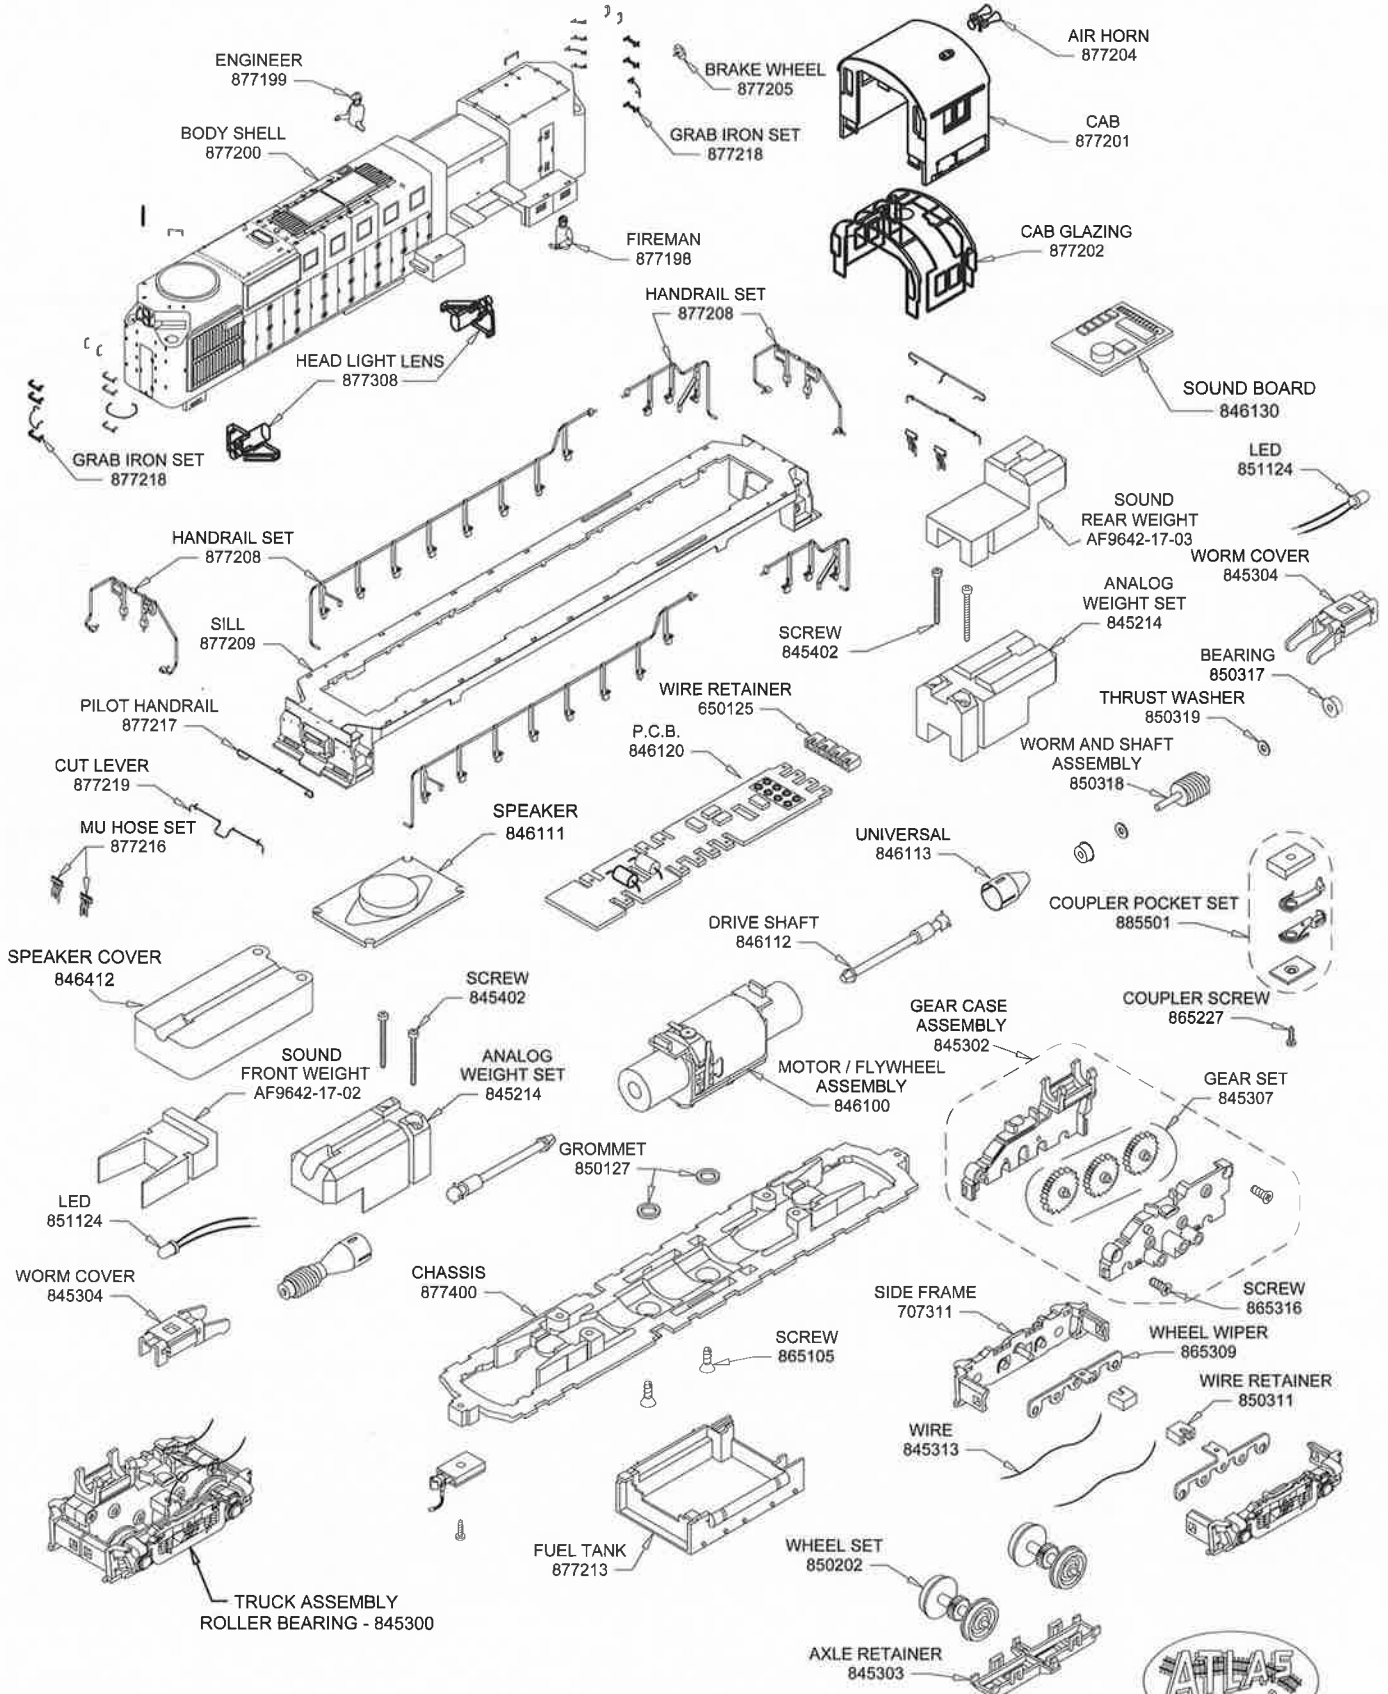

ALCO RS-11 DIESEL LOCO H0 SCALE

Atlas Model Railroad Co., Inc. • 378 Florence Ave. • Hillside, NJ 07205 • U.S.A.

1109-PI01