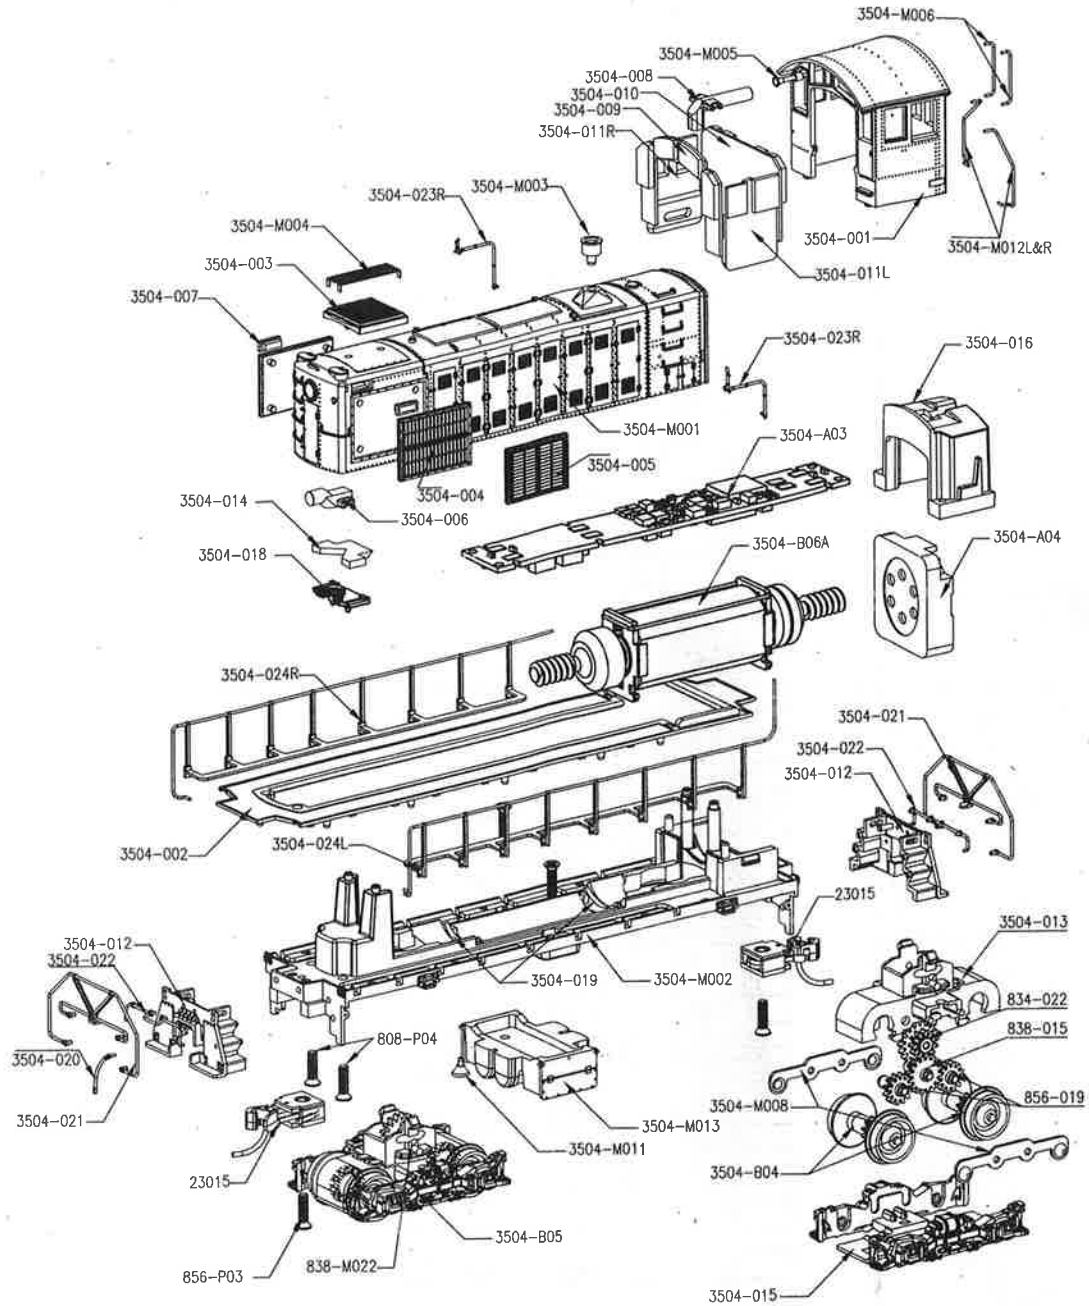

# ALCO S-2 LOCO w/SOUND

# N-SCALE

Atlas Model Railroad Co., Inc. • 378 Florence Ave. • Hillside, NJ 07205 • U.S.A.

**ALCO S-2 LOCOMOTIVE w/ SOUND**

3504-001	Cab
3504-002	Walkway
3504-003	Radiator Cover
3504-004	Vertical Shutters
3504-005	Horizontal Shutters
3504-006	Headlight Lens
3504-007	Number Boards
3504-008	Cab Headlight Lens
3504-009	Front Cab Glazing
3504-010	Rear Cab Glazing
3504-011L	Left Cab Glazing
3504-011R	Right Cab Glazing
3504-012	Pilot (Front & Rear)
3504-013	Gear Case
3504-014	Number Board Glazing
3504-015	Truck Frame
3504-B05	Truck Assembly
3504-016	Cab Interior
3504-018	Light Shield
3504-019	Motor Frame Pads
3504-020	Brake Hose
3504-021	End Handrails
3504-022	Coupler Cut Lever
3504-023L	Breather Pipe Left
3504-023R	Breather Pipe Right
3504-024L	Handrails Left
3504-024R	Handrails Right
3504-025	Wire Clip
3504-B06A	Motor (Sound Version)
3504-A03	Sound PC Board
3504-A04	Speaker
3504-M001	Body
3504-M002	Chassis
3504-M003	Exhaust Stack
3504-M004	Radiator Walkway
3504-M005	Air Horn
3504-M006	Cab Grab Irons
3504-B07	Wheels
3504-M008	Wheel Wiper
3504-M011	Bell
3504-M012L	Cab Grab Irons Left
3504-M012R	Cab Grab Irons Right
3504-M013	Fuel Tank
808-P04	Frame Screw
834-022	Gear
838-015	Gear
838-M022	Gear Axle
856-019	Gear
856-P03	Screw
23015	Accumate Coupler

3504-A10