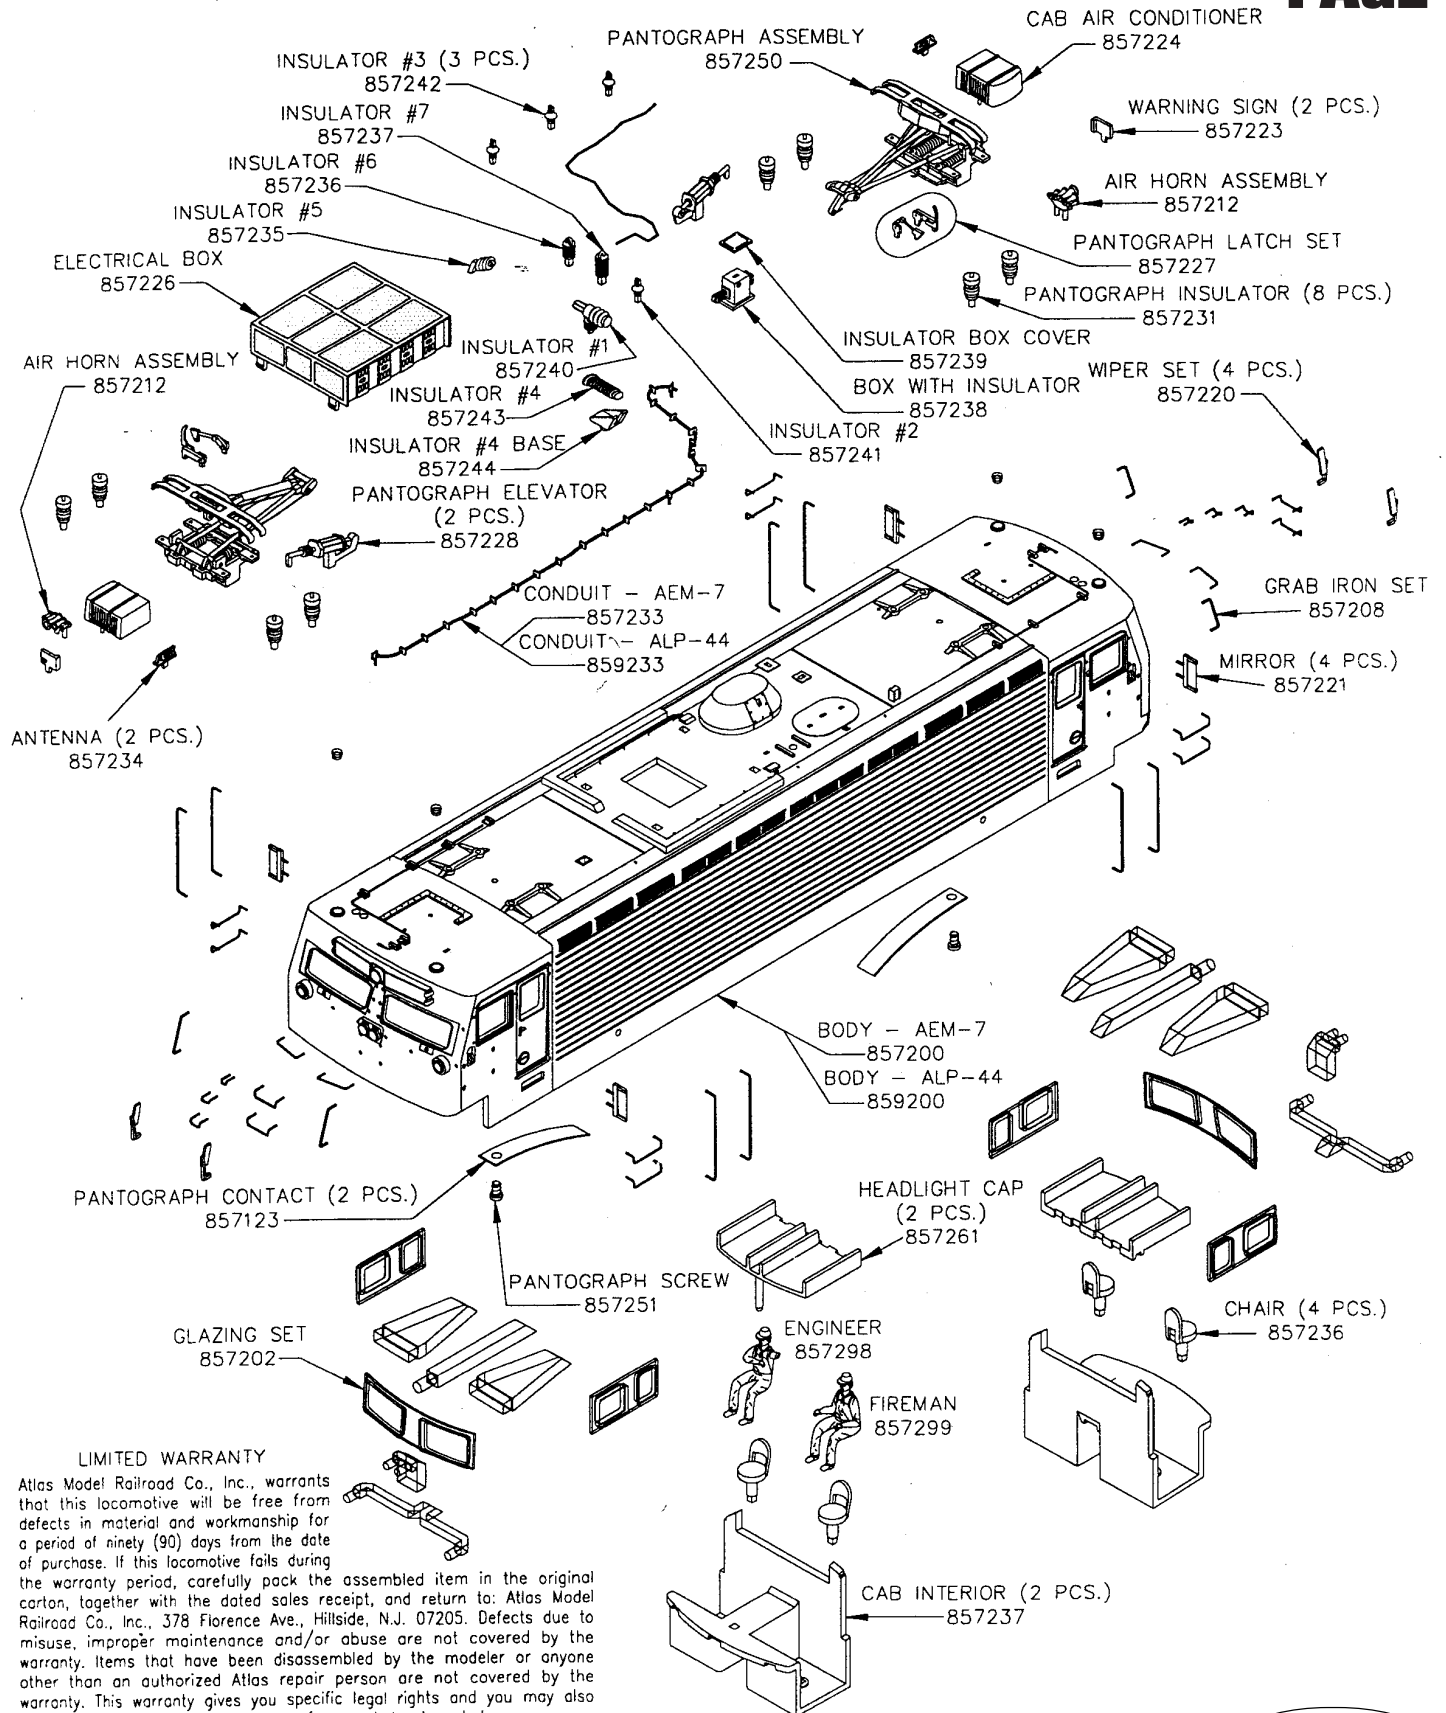

HO AEM-7/ALP-44 ELECTRIC LOCO

PAGE 1

LIMITED WARRANTY

Atlas Model Railroad Co., Inc., warrants that this locomotive will be free from defects in material and workmanship for a period of ninety (90) days from the date of purchase. If this locomotive fails during the warranty period, carefully pack the assembled item in the original carton, together with the dated sales receipt, and return to: Atlas Model Railroad Co., Inc., 378 Florence Ave., Hillside, N.J. 07205. Defects due to misuse, improper maintenance and/or abuse are not covered by the warranty. Items that have been disassembled by the modeler or anyone other than an authorized Atlas repair person are not covered by the warranty. This warranty gives you specific legal rights and you may also have other rights which vary from state to state.

NOTE

- 1) Maximum operational voltage: 12V DC
- 2) Additional lubrication at time of purchase is not recommended.