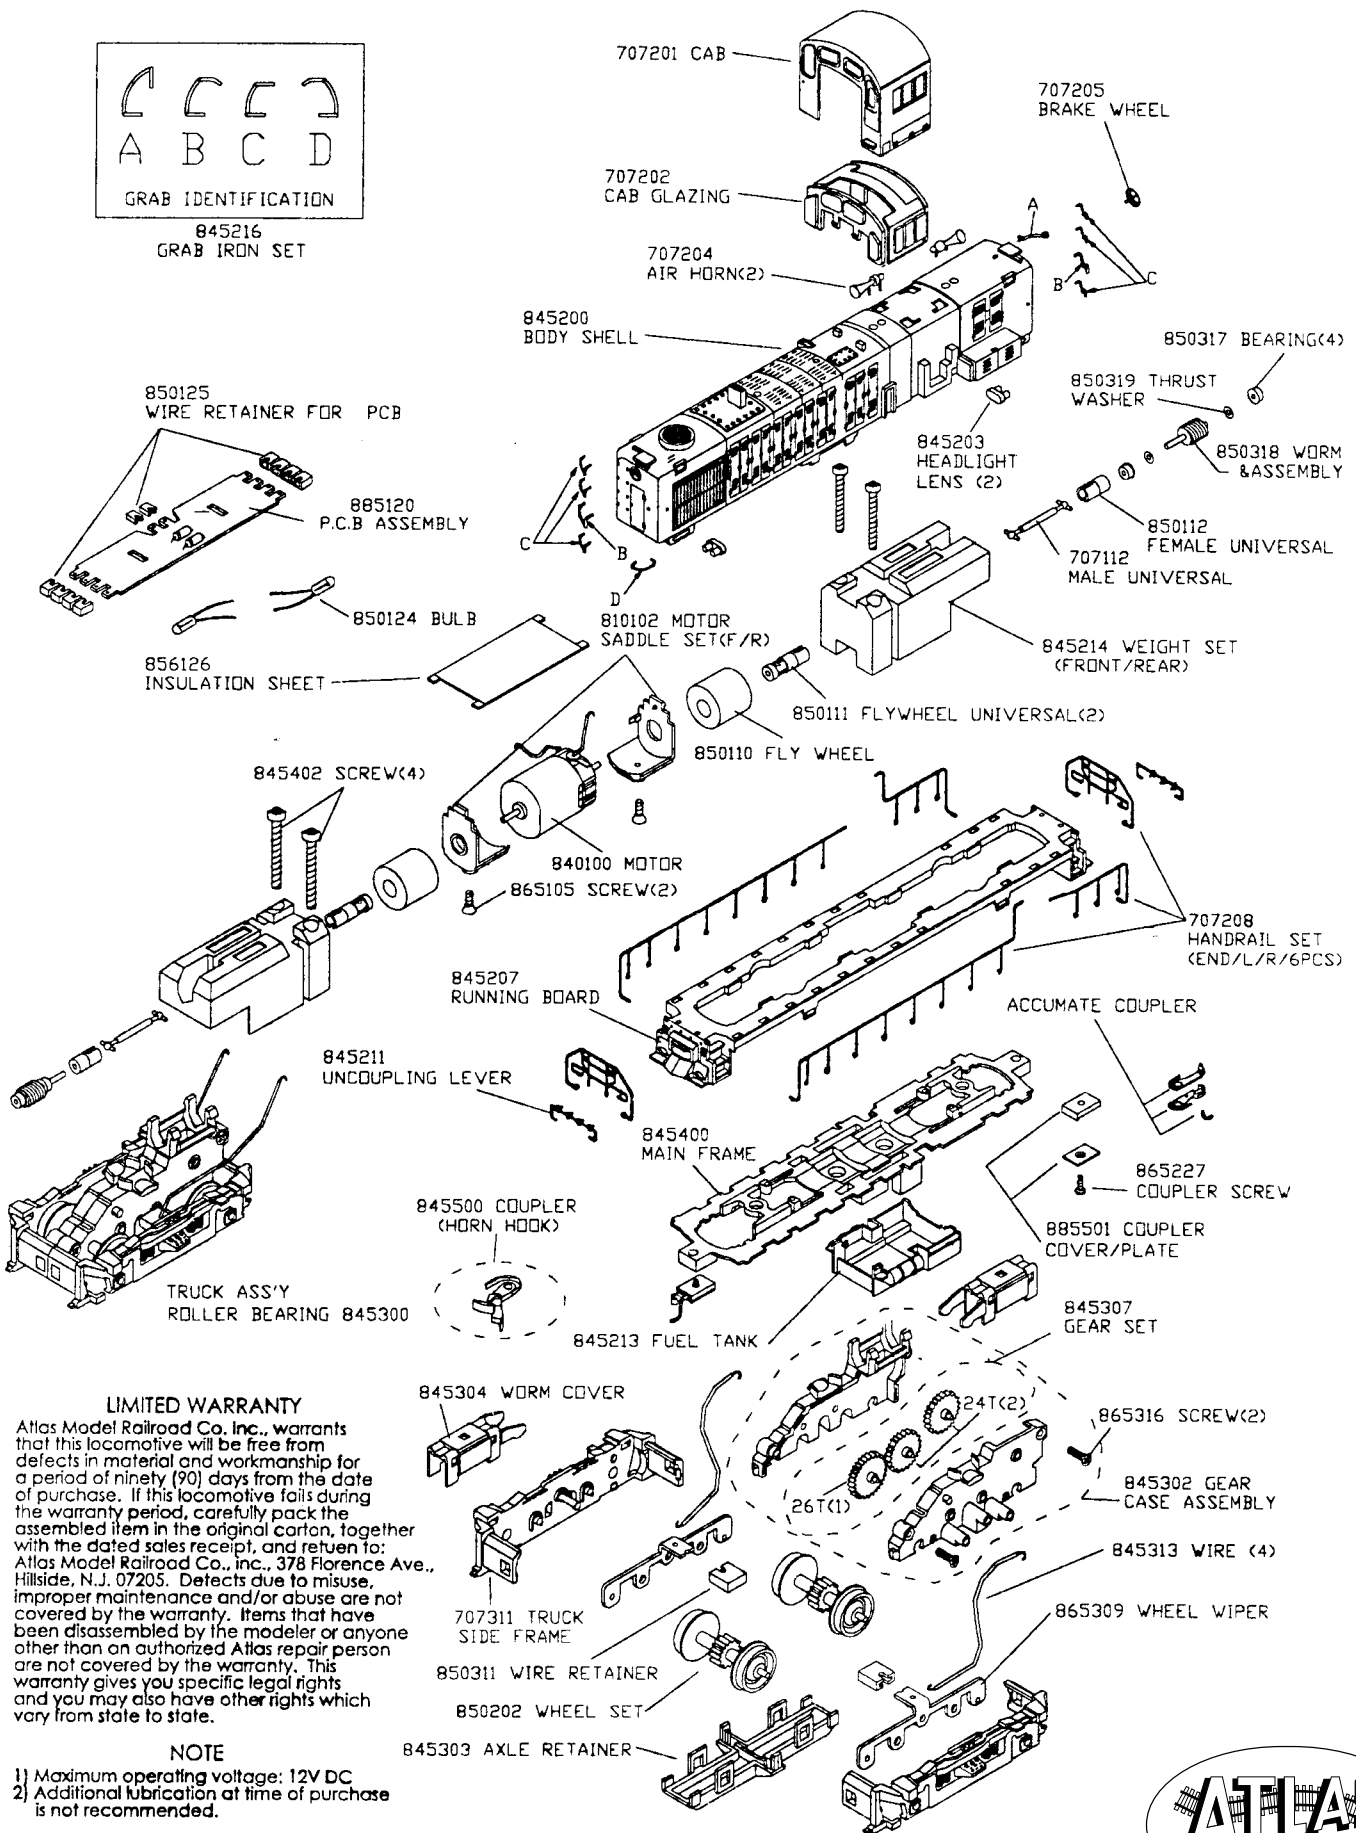

HO ALCO RS-3 DIESEL LOCO

845216
GRAB IRON SET

LIMITED WARRANTY

Atlas Model Railroad Co., Inc., warrants that this locomotive will be free from defects in material and workmanship for a period of ninety (90) days from the date of purchase. If this locomotive fails during the warranty period, carefully pack the assembled item in the original carton, together with the dated sales receipt, and return to: Atlas Model Railroad Co., Inc., 378 Florence Ave., Hillside, N.J. 07205. Defects due to misuse, improper maintenance and/or abuse are not covered by the warranty. Items that have been disassembled by the modeler or anyone other than an authorized Atlas repair person are not covered by the warranty. This warranty gives you specific legal rights and you may also have other rights which vary from state to state.

NOTE

- 1) Maximum operating voltage: 12V DC
- 2) Additional lubrication at time of purchase is not recommended.