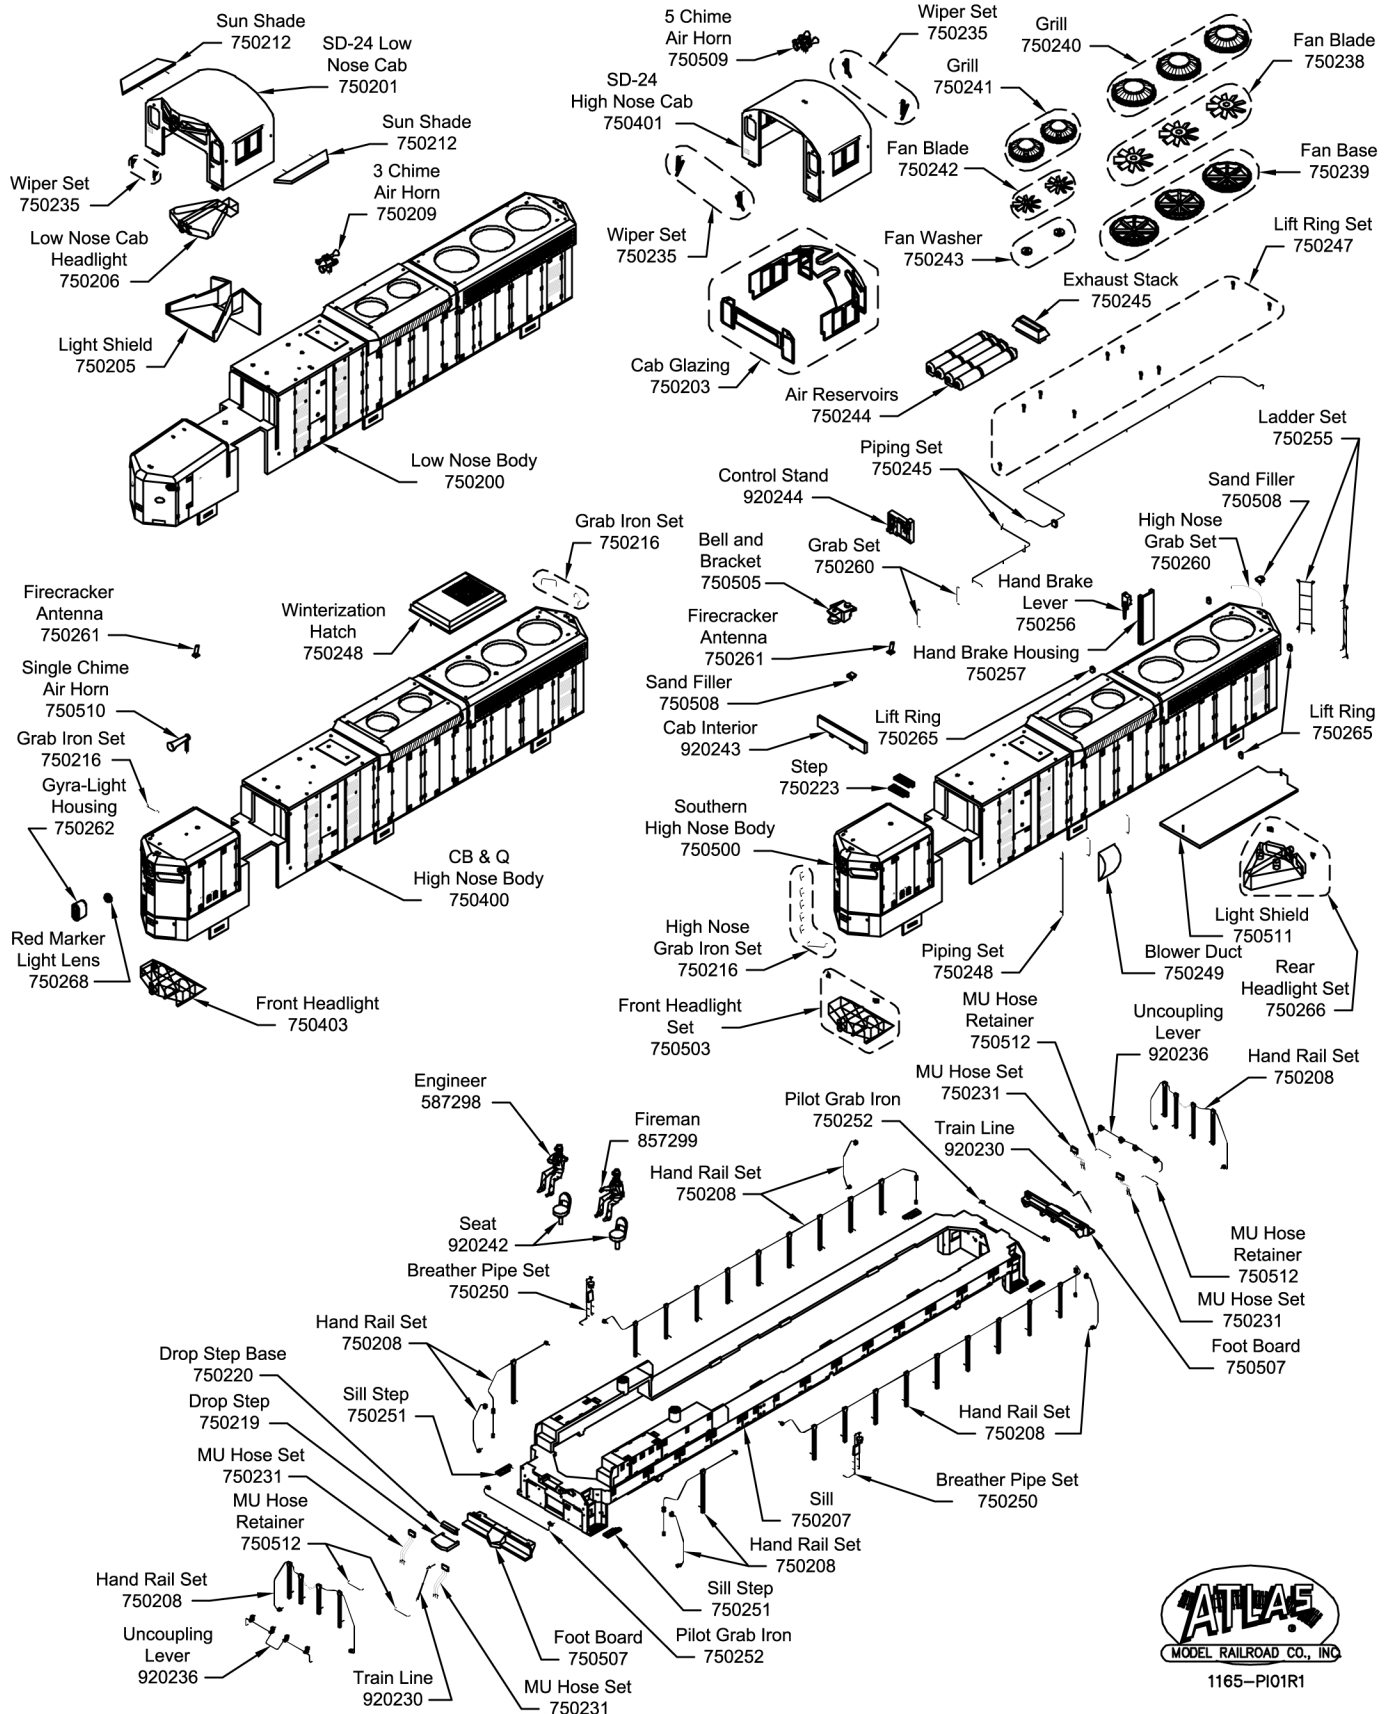

# SD-24 DIESEL LOCOMOTIVE HO SCALE

1165-PI01R1