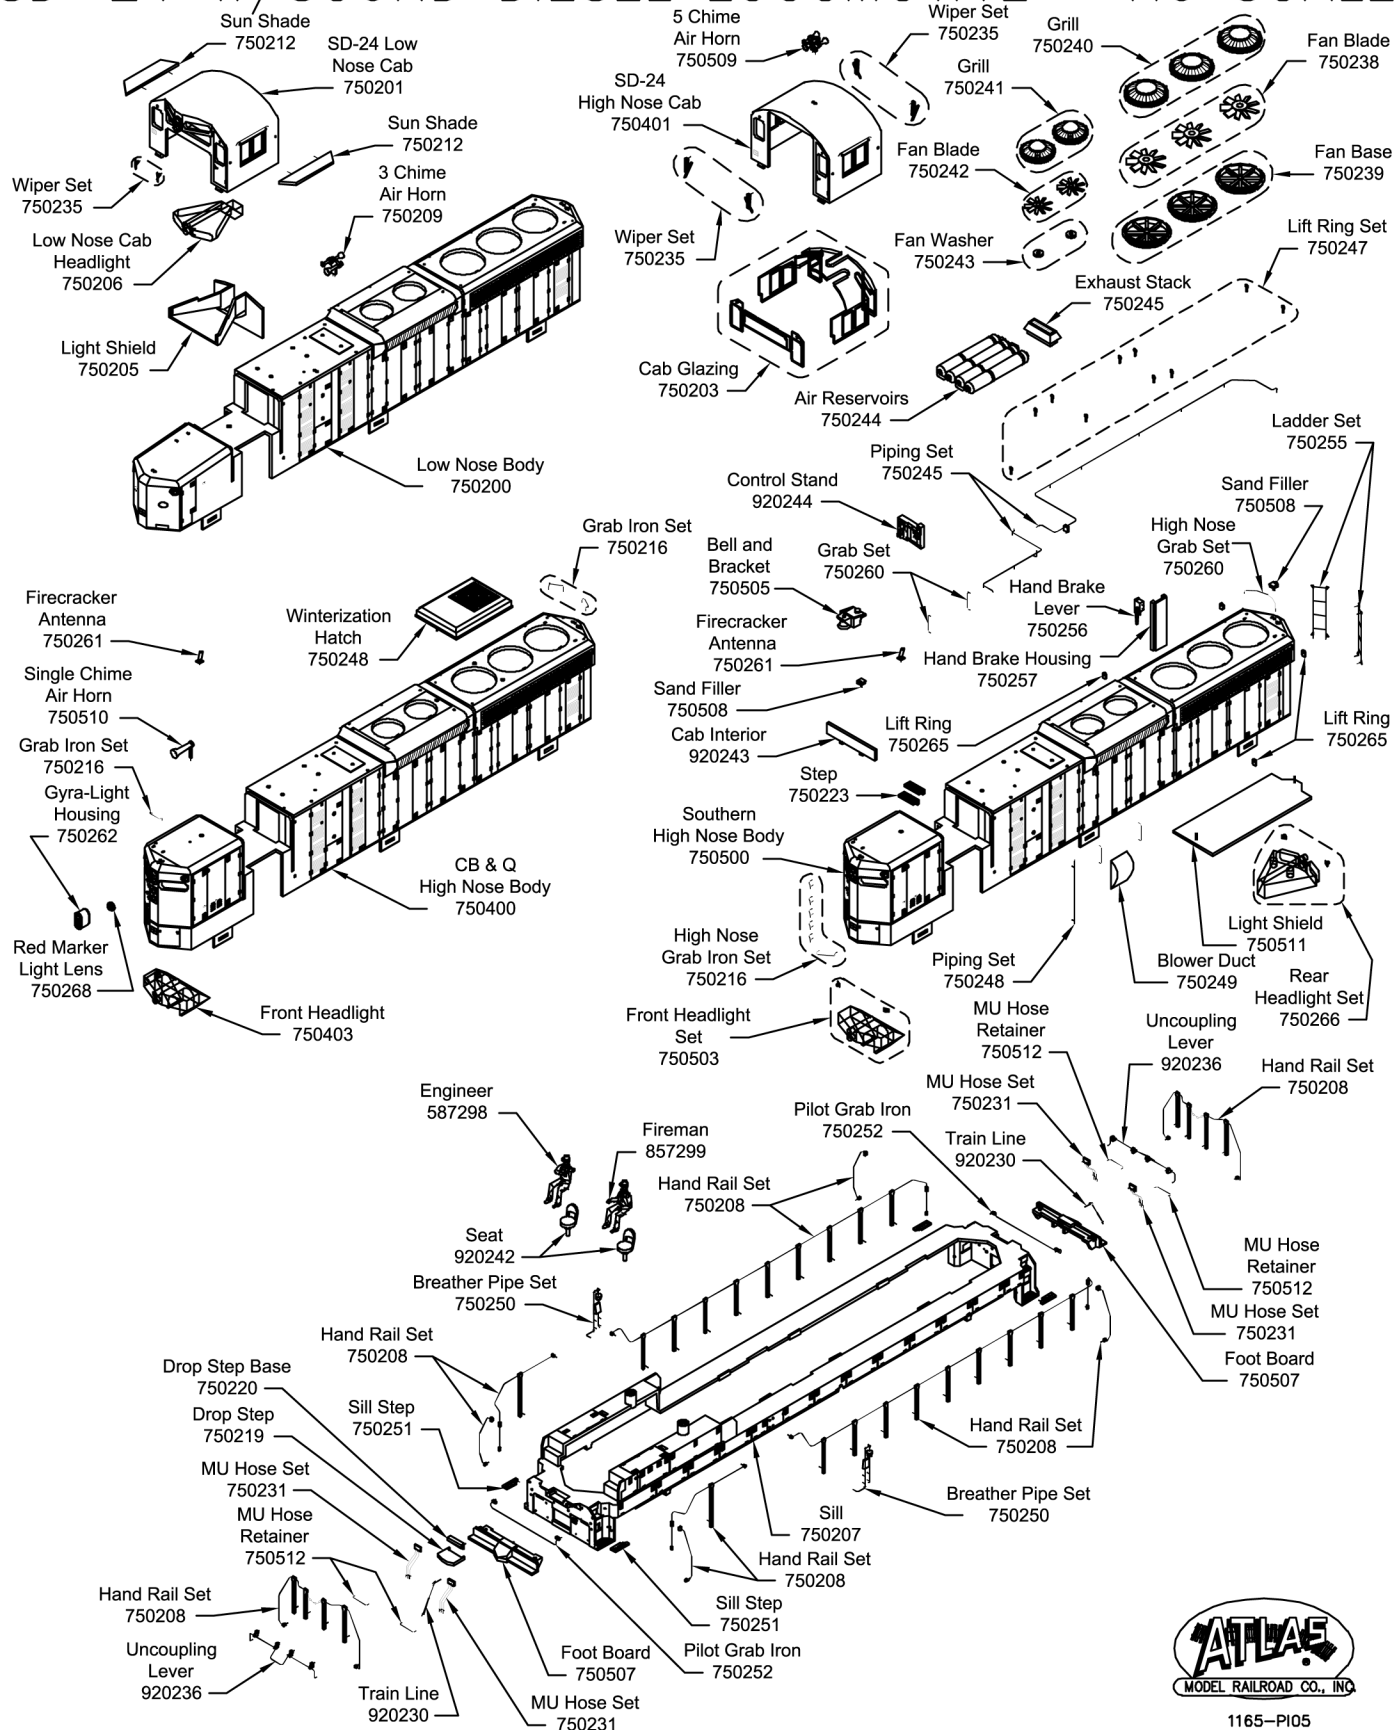

SD-24 W/SOUND DIESEL LOCOMOTIVE HO SCALE

1165-PI05

Atlas Model Railroad Co., Inc. • 378 Florence Ave. • Hillside, NJ 07205 • U.S.A.