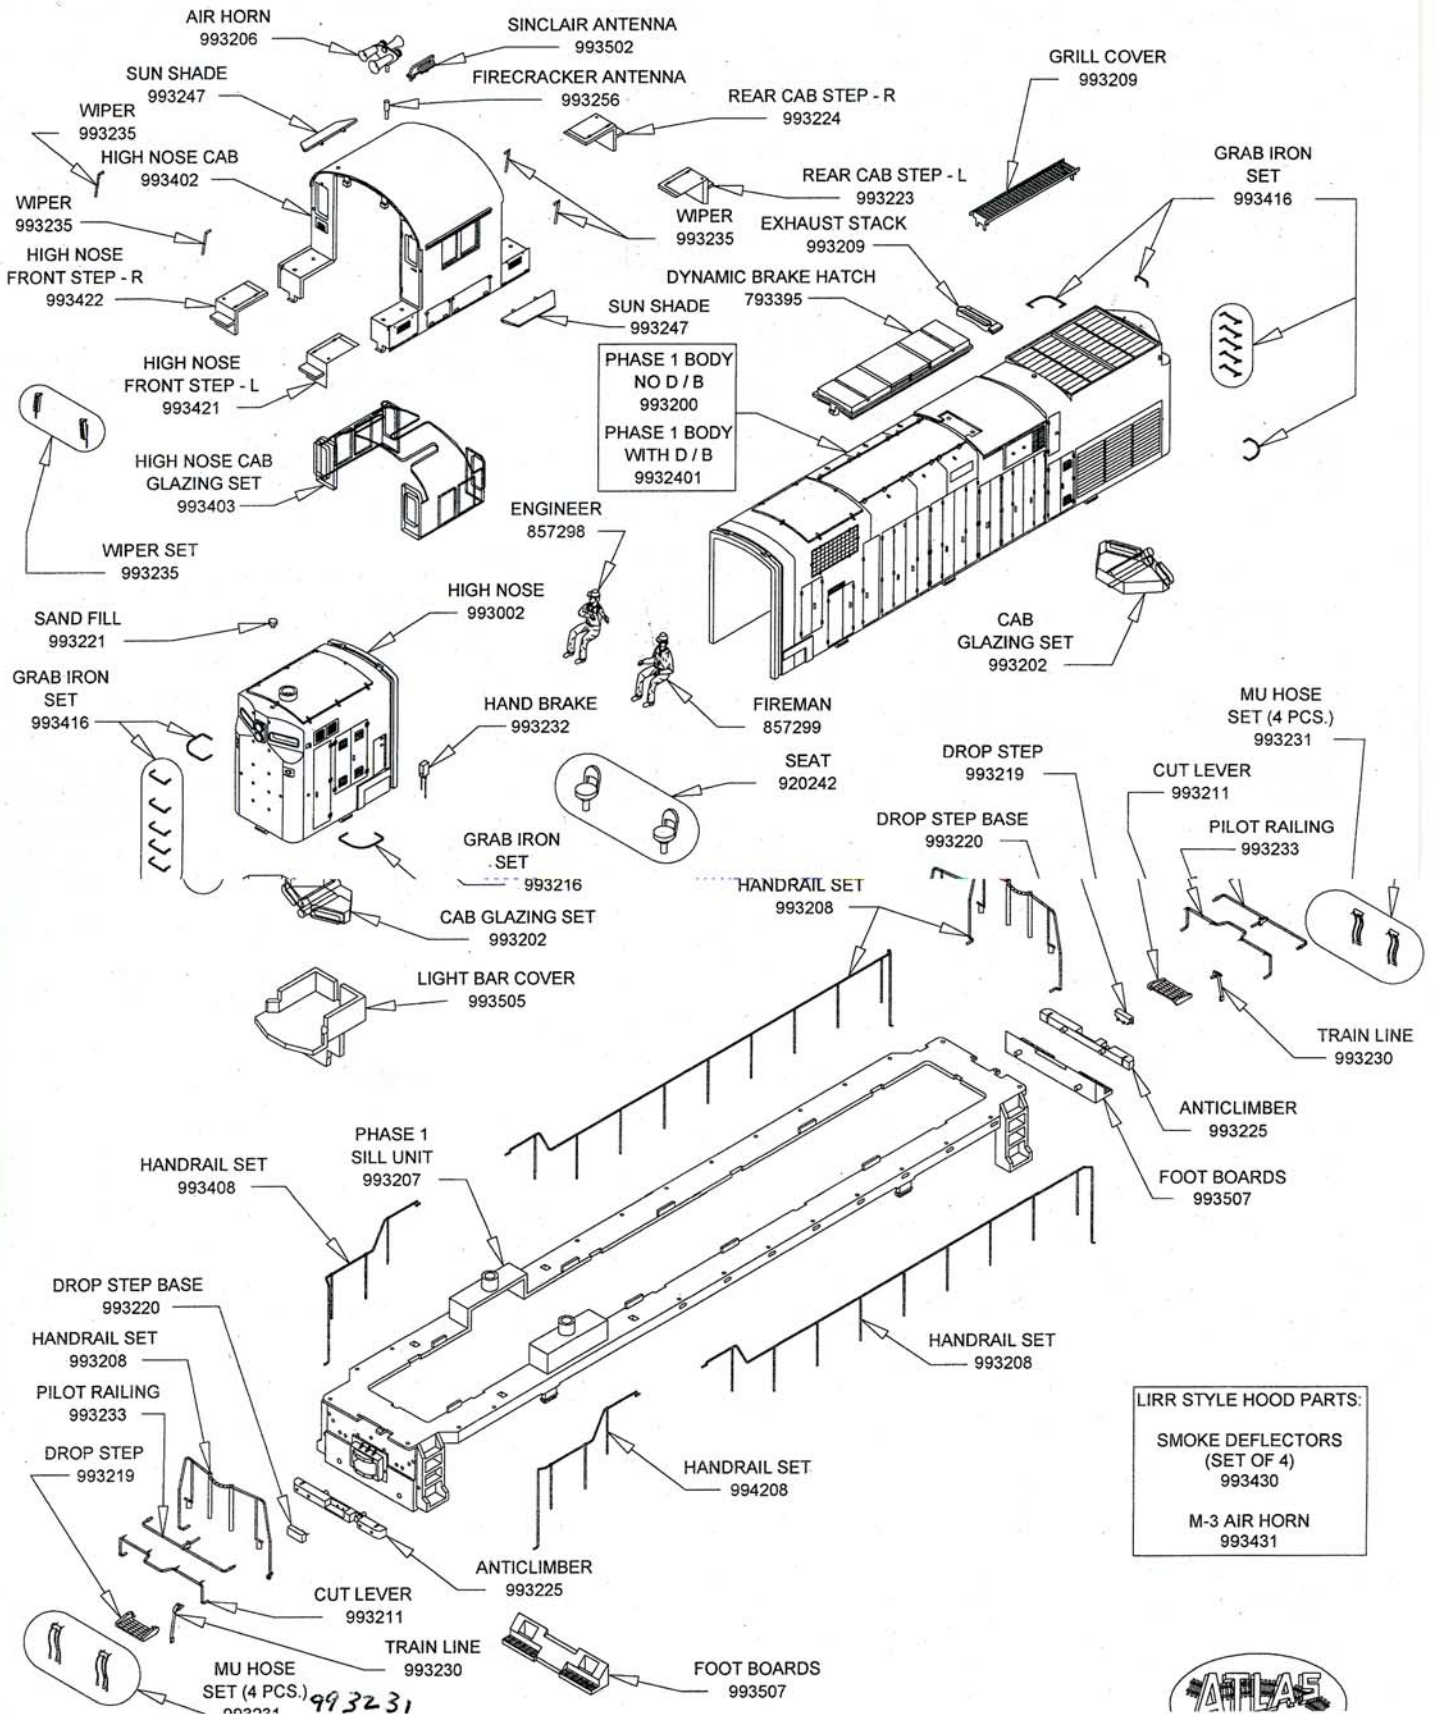

C420-PHASE 1 HIGH NOSE DIESEL LOCO W/SOUND HO SCALE

LIRR STYLE HOOD PARTS:
 SMOKE DEFLECTORS (SET OF 4) 993430
 M-3 AIR HORN 993431

C420-PHASE 1 HIGH NOSE DIESEL LOCO W/ SOUND H0 SCALE