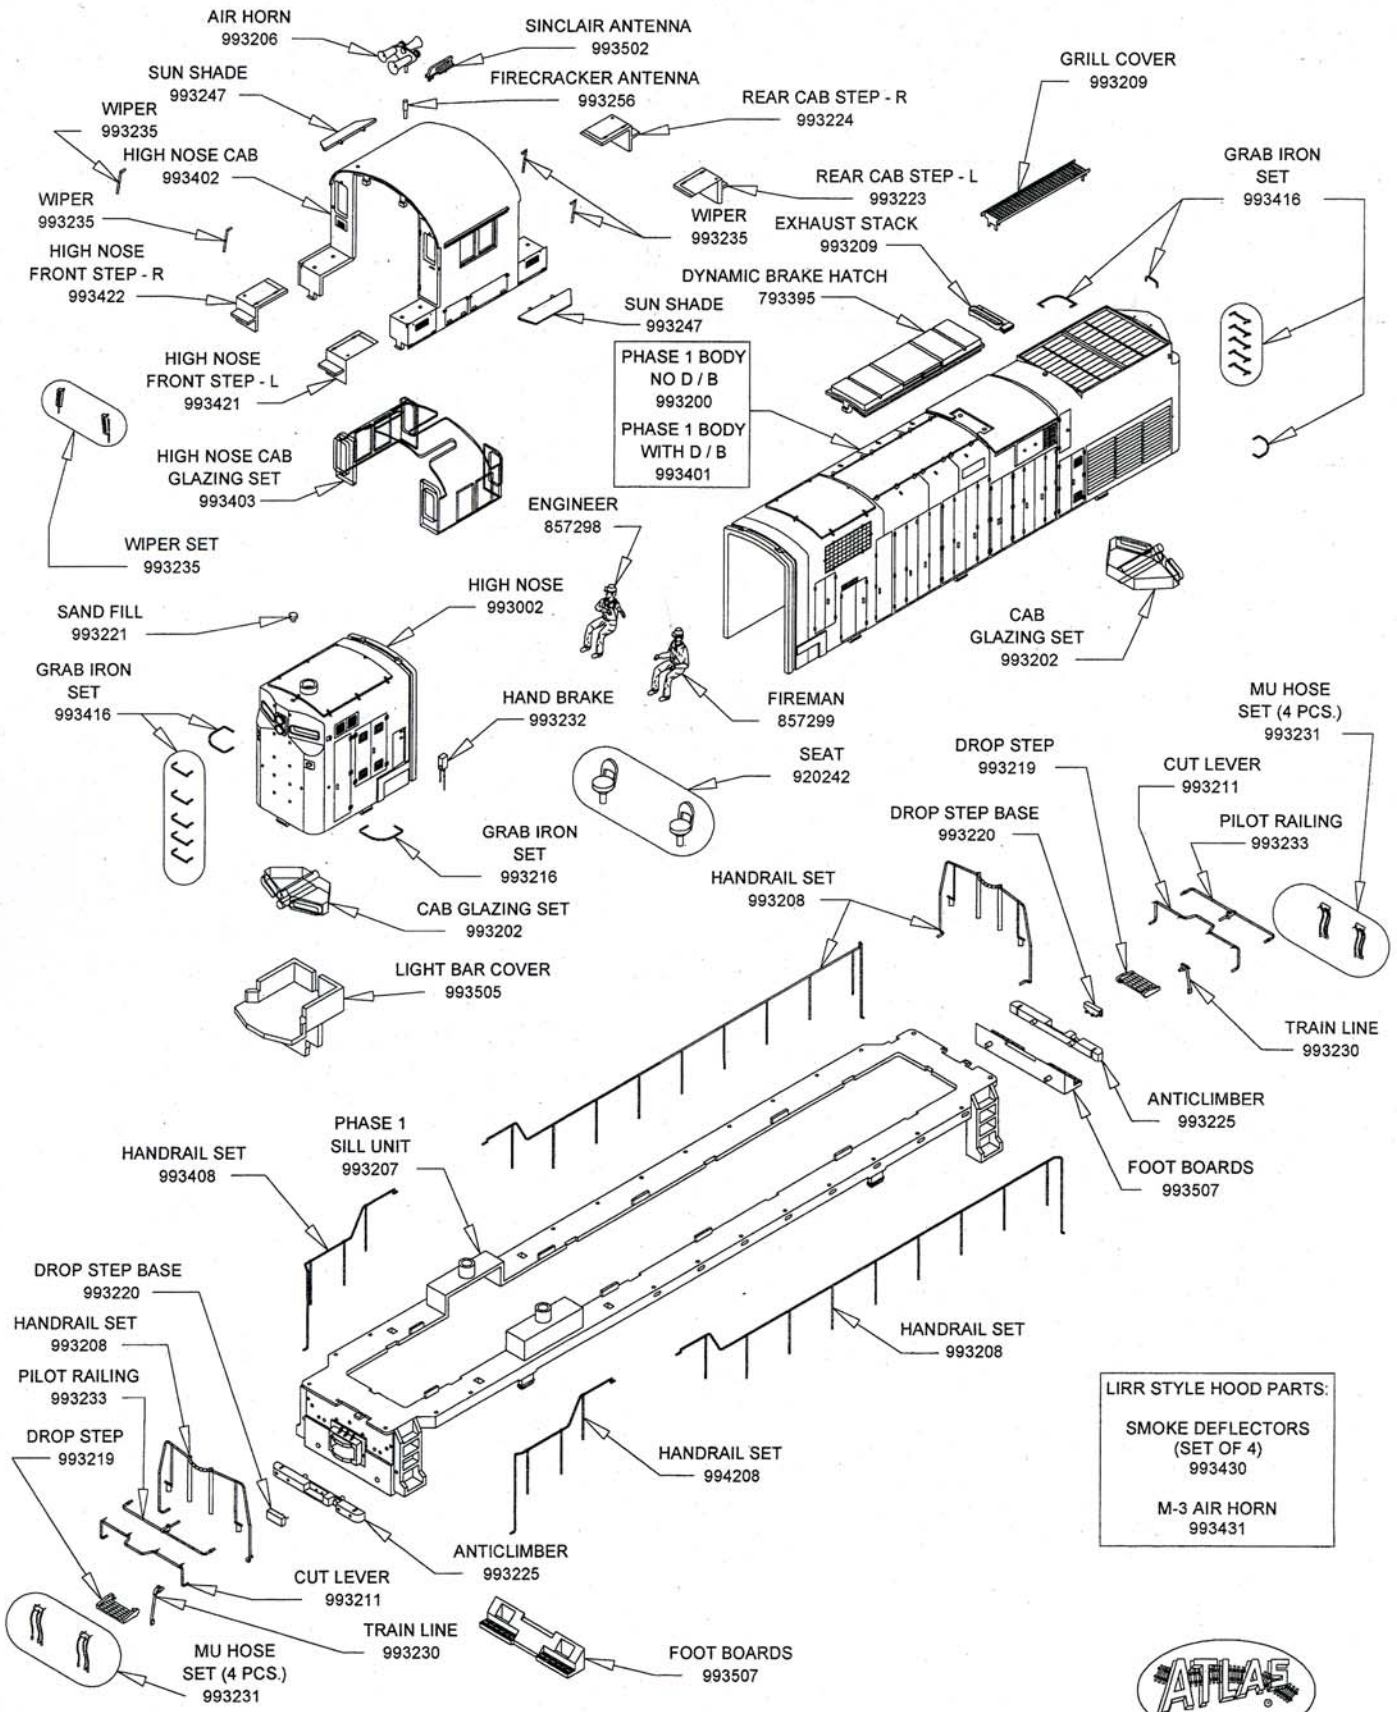

C420-PHASE 1 HIGH NOSE DIESEL LOCO HO SCALE

LIRR STYLE HOOD PARTS:
 SMOKE DEFLECTORS
 (SET OF 4)
 993430
 M-3 AIR HORN
 993431

C420-PHASE 1 HIGH NOSE DIESEL LOCO HO SCALE

Atlas Model Railroad Co., Inc. • 378 Florence Ave. • Hillside, NJ 07205 • U.S.A.

MODEL RAILROAD CO., INC.
2588-PI04