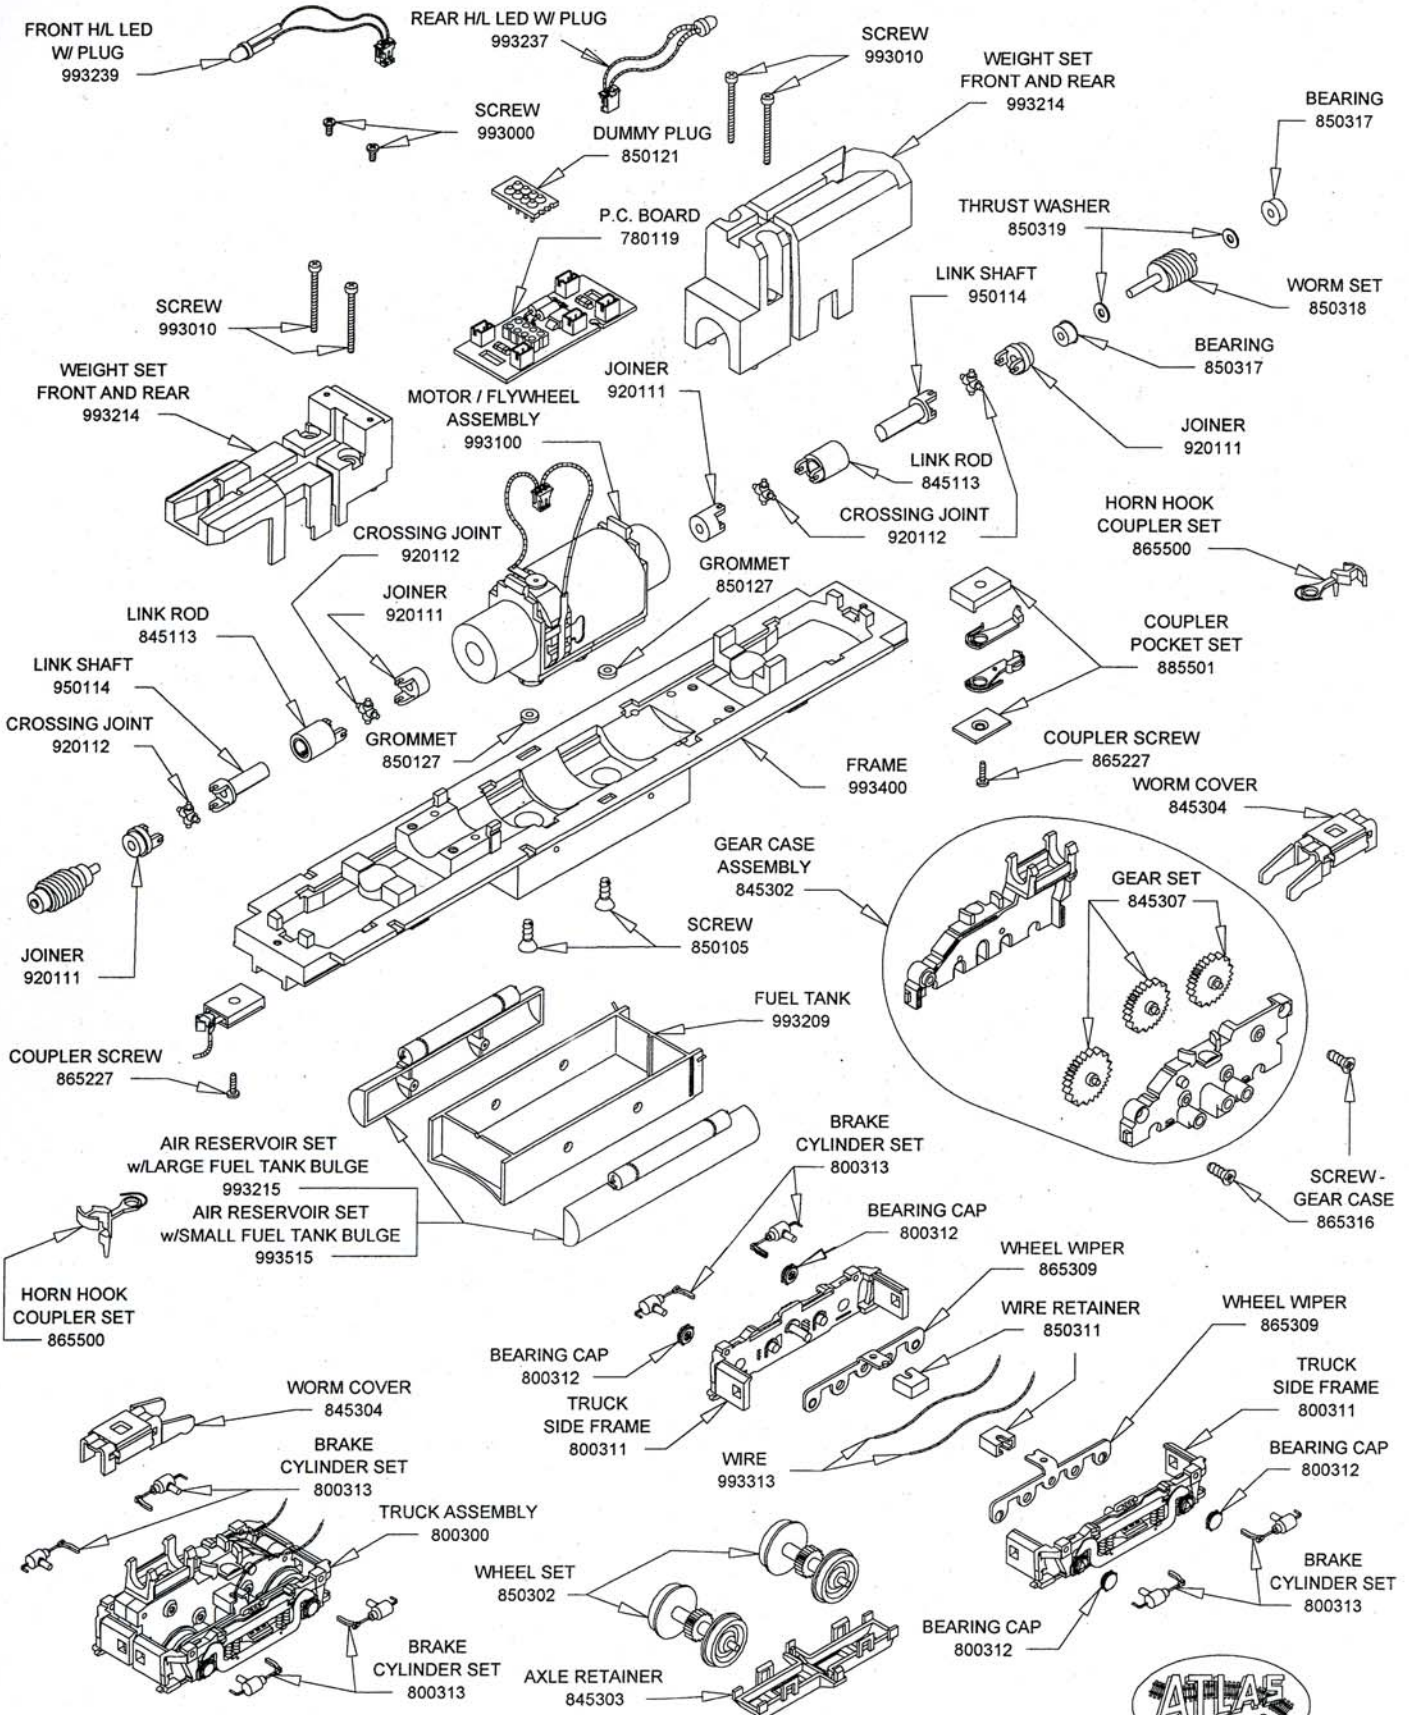

C420-PHASE 1 HIGH NOSE DIESEL LOCO HO SCALE

LIRR STYLE HOOD PARTS:
 SMOKE DEFLECTORS
 (SET OF 4)
 993430
 M-3 AIR HORN
 993431

C420-PHASE 1 HIGH NOSE DIESEL LOCO HO SCALE

Atlas Model Railroad Co., Inc. • 378 Florence Ave. • Hillside, NJ 07205 • U.S.A.

MODEL RAILROAD CO., INC.
2588-PI04