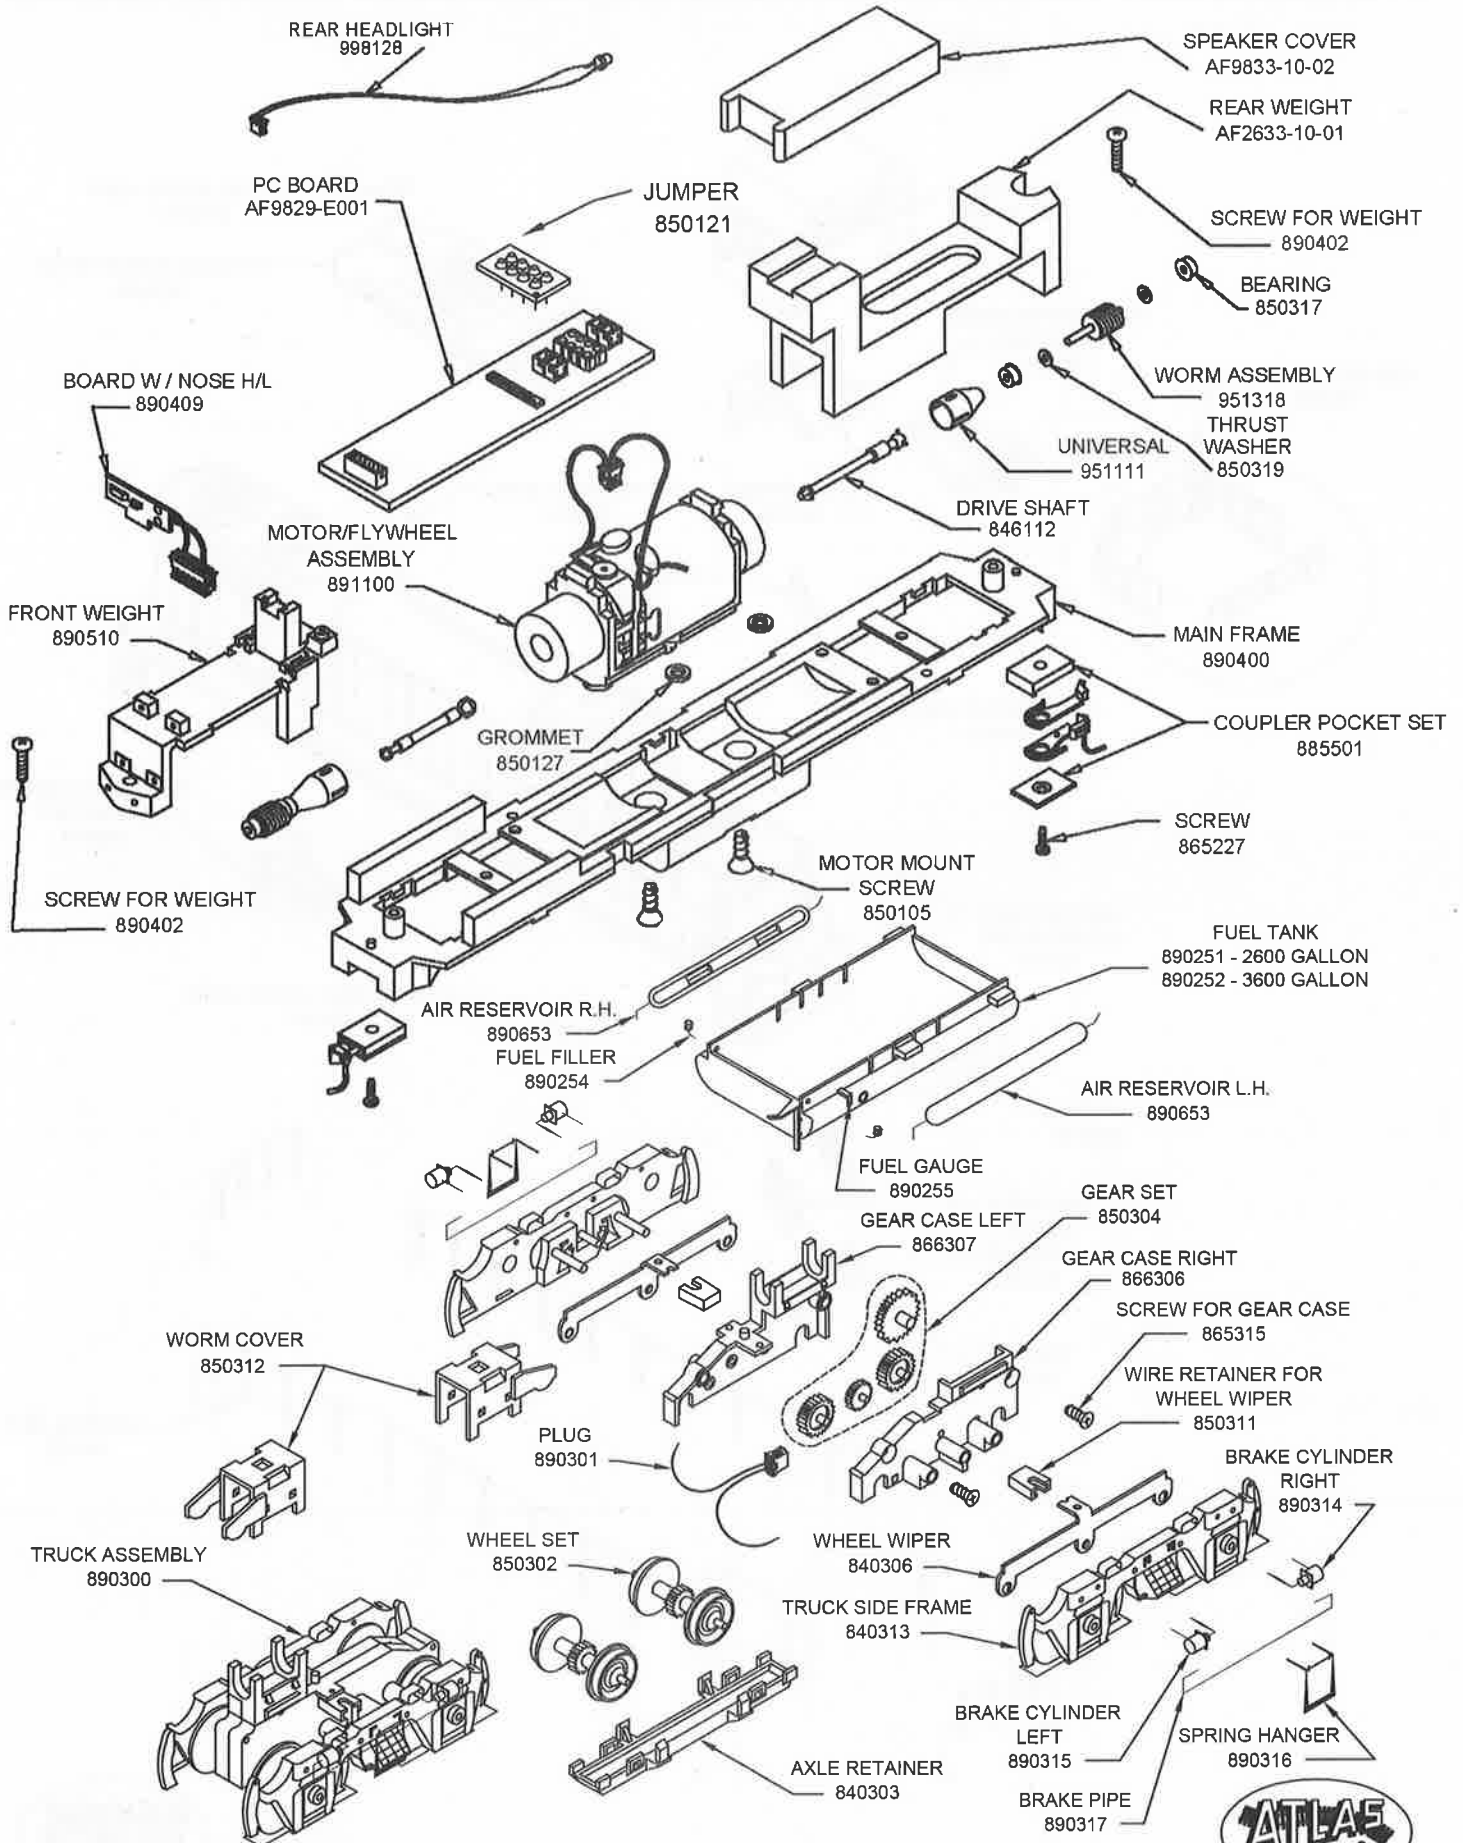

GP39-2 DIESEL LOCOMOTIVE ANALOG VERSION HO SCALE

TRAINMAN GP39-2 PHASE 1 DIESEL LOCOMOTIVE ANALOG VERSION HO SCALE