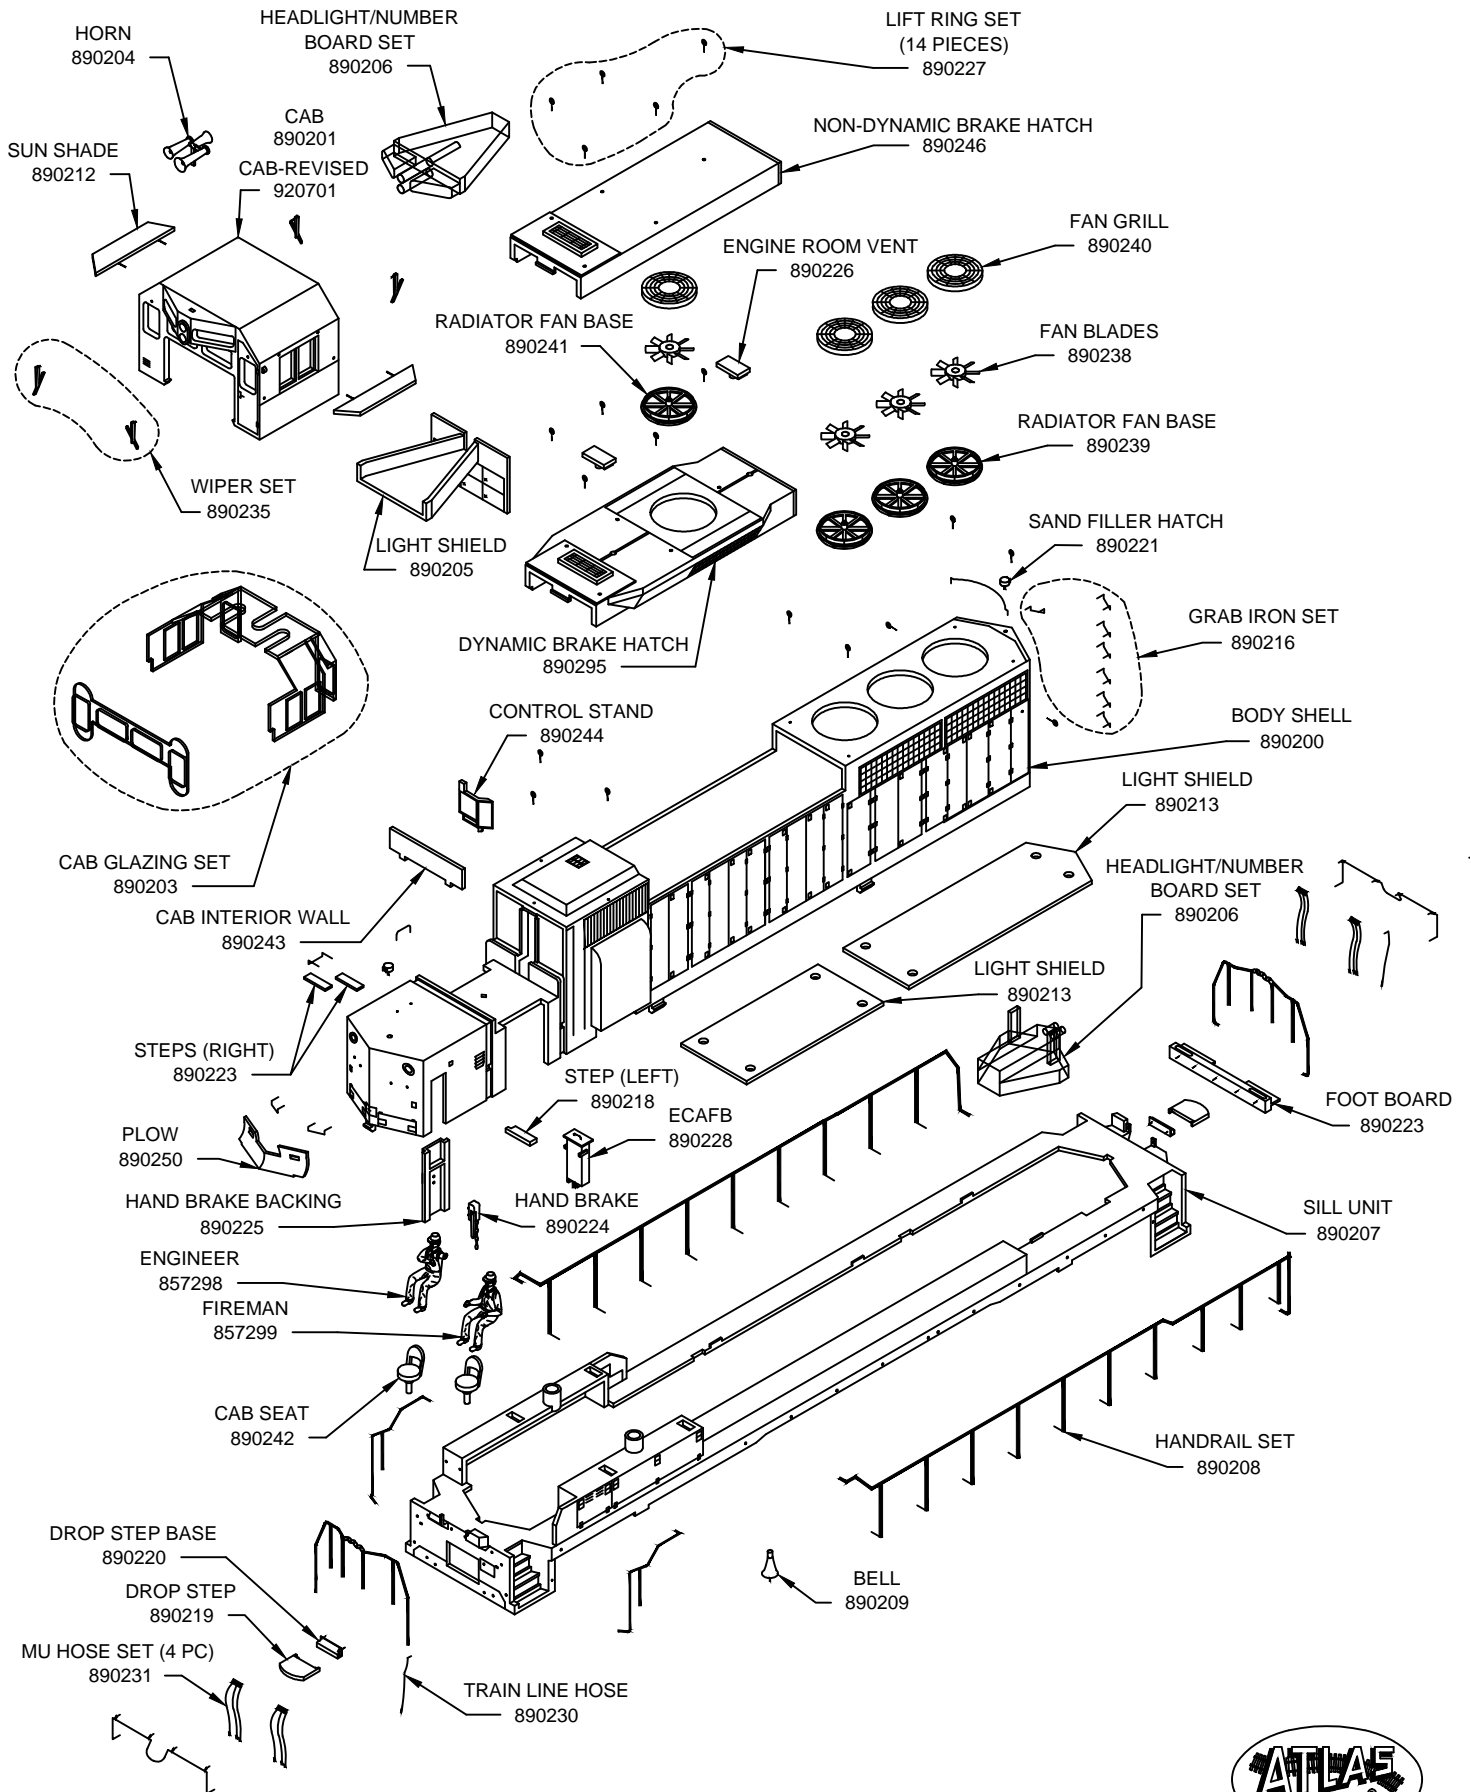

# GP-40 DIESEL LOCOMOTIVE ANALOG VERSION

# HO SCALE

Atlas Model Railroad Co., Inc. • 378 Florence Ave. • Hillside, NJ 07205 • U.S.A.