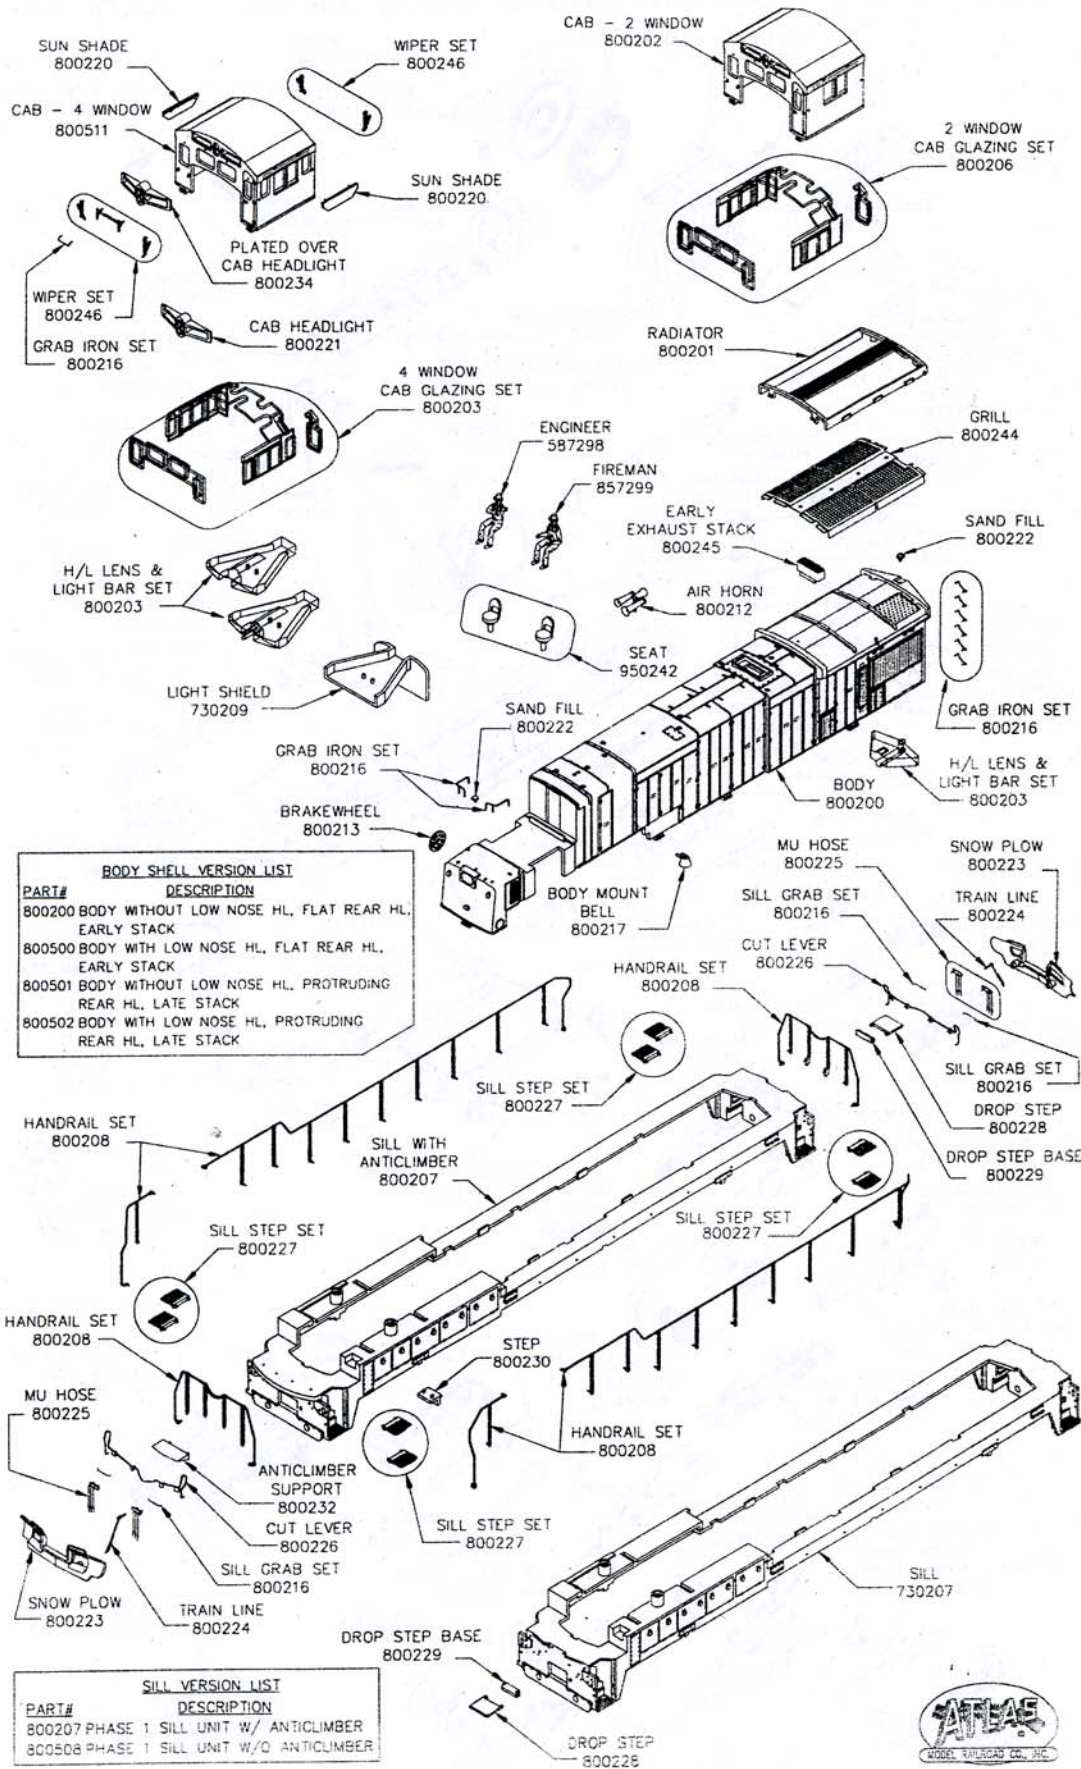

GE B23-7 DIESEL LOCO SOUND VERSION HO SCALE

BODY SHELL VERSION LIST

PART#	DESCRIPTION
800200	BODY WITHOUT LOW NOSE HL, FLAT REAR HL, EARLY STACK
800500	BODY WITH LOW NOSE HL, FLAT REAR HL, EARLY STACK
800501	BODY WITHOUT LOW NOSE HL, PROTRUDING REAR HL, LATE STACK
800502	BODY WITH LOW NOSE HL, PROTRUDING REAR HL, LATE STACK

SILL VERSION LIST

PART#	DESCRIPTION
800207	PHASE 1 SILL UNIT W/ ANTICLIMBER
800508	PHASE 1 SILL UNIT W/O ANTICLIMBER

GE B23-7 DIESEL LOCO SOUND VERSION HO SCALE