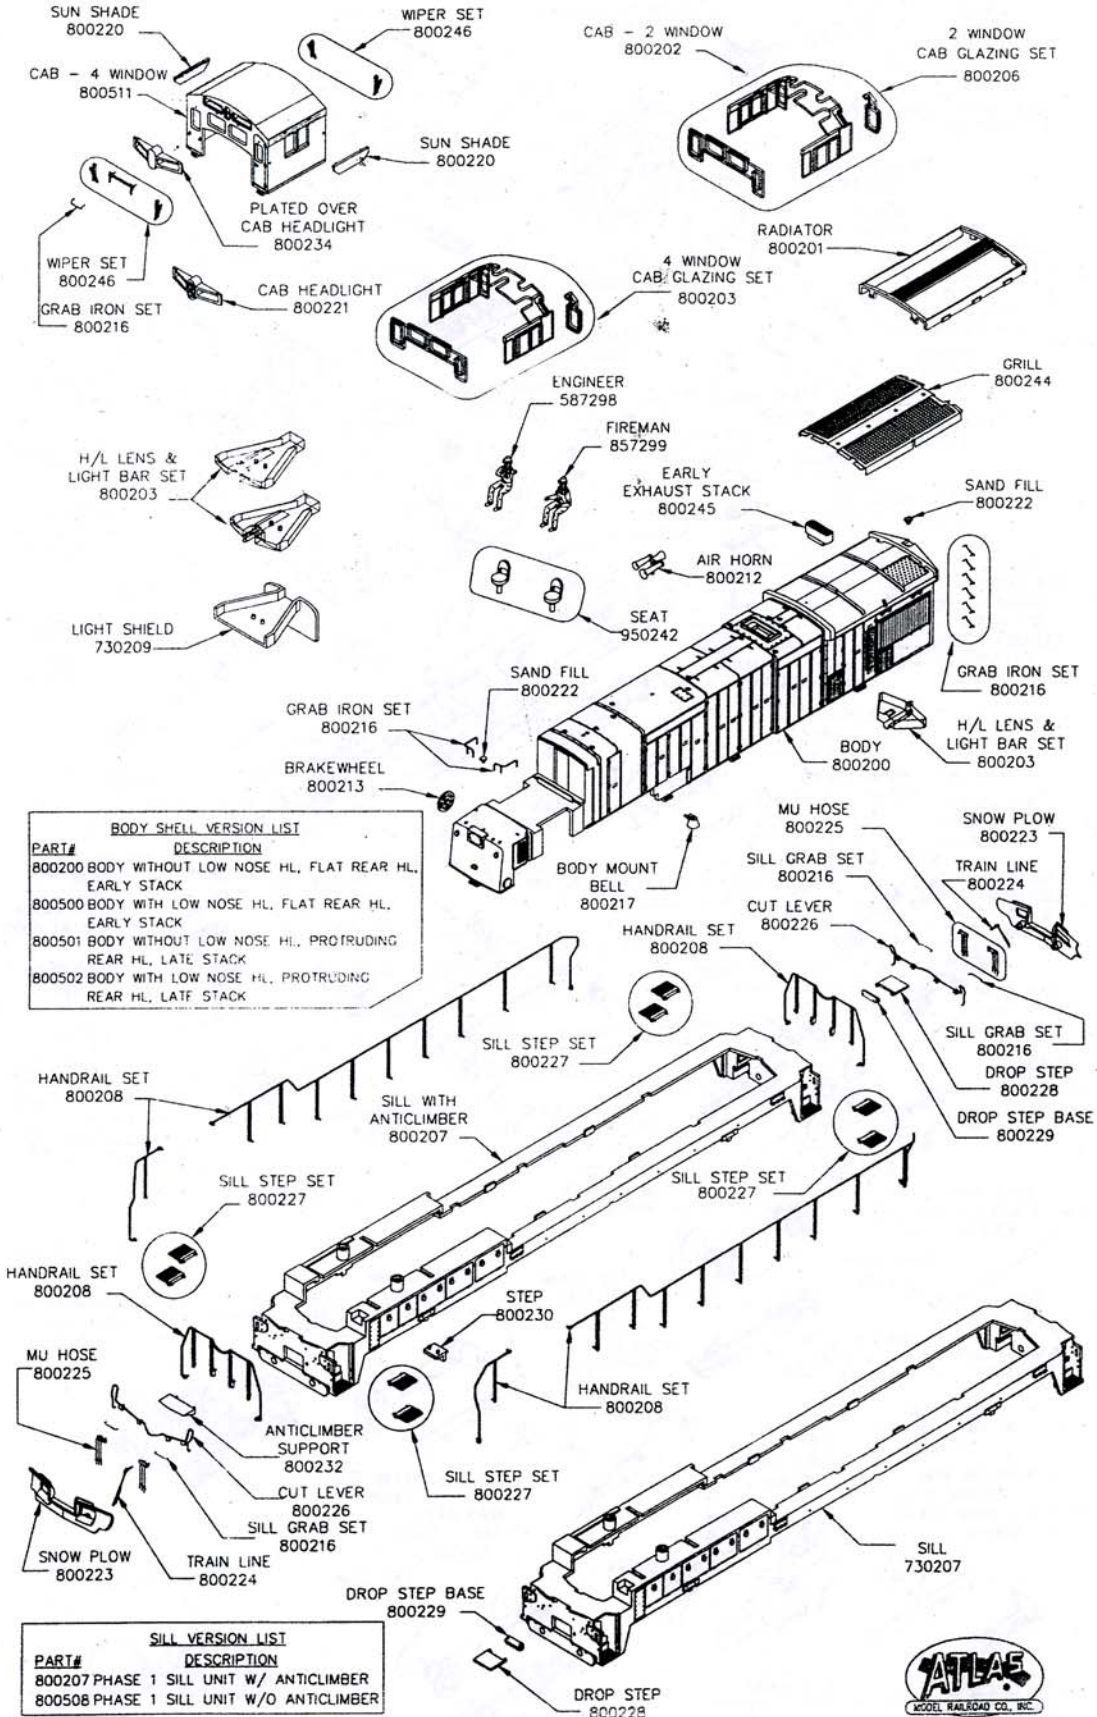

GE B23-7 DIESEL LOCO ANALOG VERSION HO SCALE

BODY SHELL VERSION LIST

PART#	DESCRIPTION
800200	BODY WITHOUT LOW NOSE HL, FLAT REAR HL, EARLY STACK
800500	BODY WITH LOW NOSE HL, FLAT REAR HL, EARLY STACK
800501	BODY WITHOUT LOW NOSE HL, PROTRUDING REAR HL, LATE STACK
800502	BODY WITH LOW NOSE HL, PROTRUDING REAR HL, LATE STACK

SILL VERSION LIST

PART#	DESCRIPTION
800207	PHASE 1 SILL UNIT W/ ANTICLIMBER
800508	PHASE 1 SILL UNIT W/O ANTICLIMBER

GE B23-7 DIESEL LOCO ANALOG VERSION HO SCALE