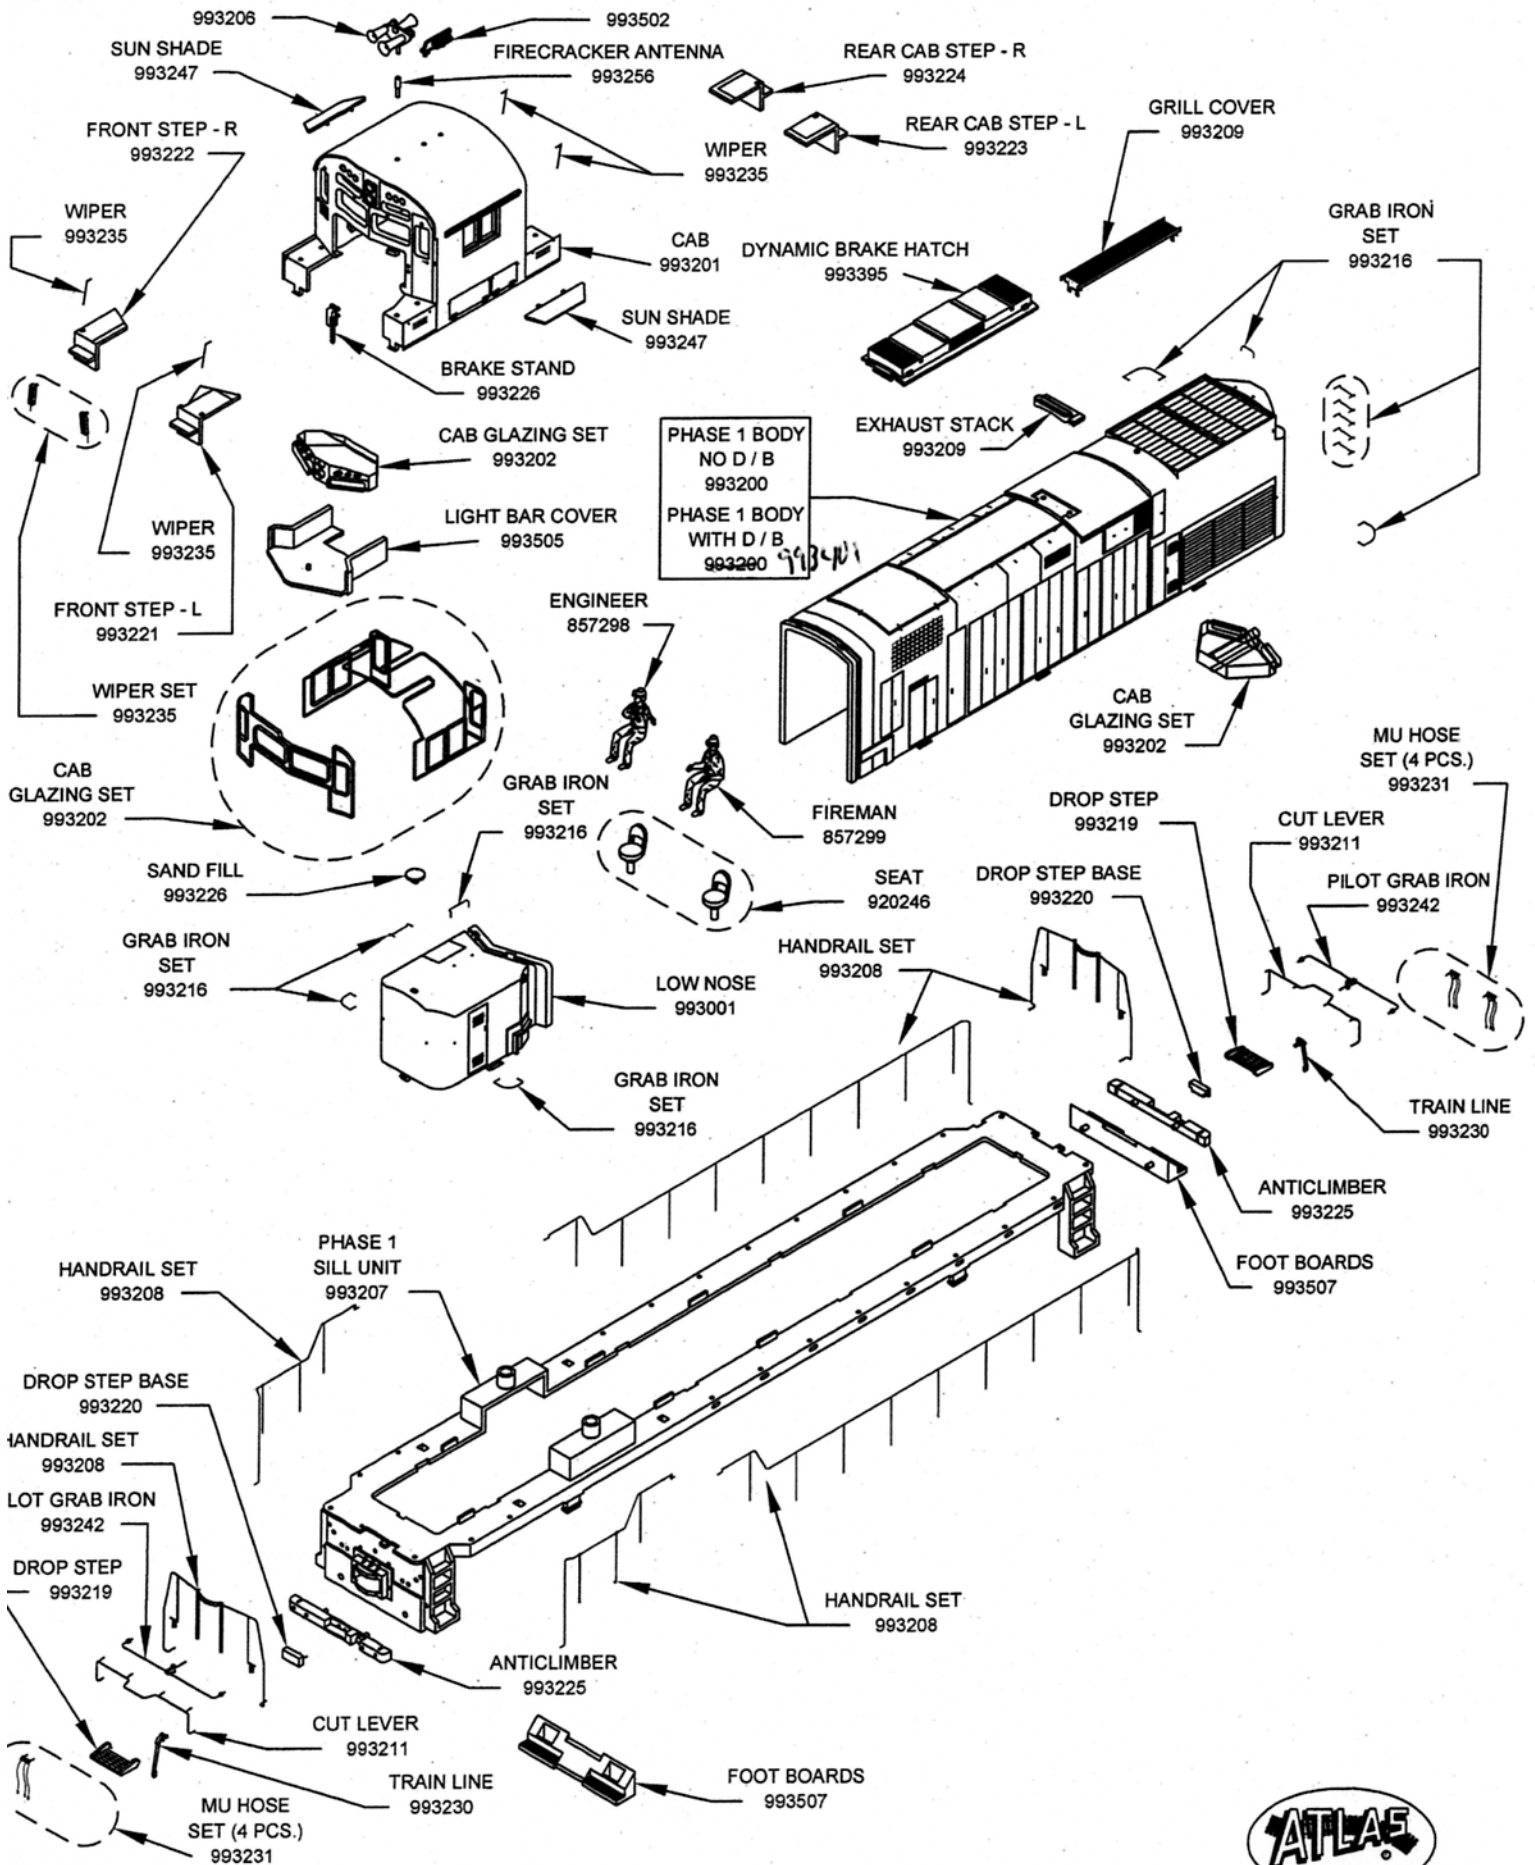

C420-PHASE 1 LOW NOSE DIESEL LOCO W/ SOUND H0 SCALE

C420-PHASE 1 LOW NOSE DIESEL LOCO W/ SOUND H0 SCALE