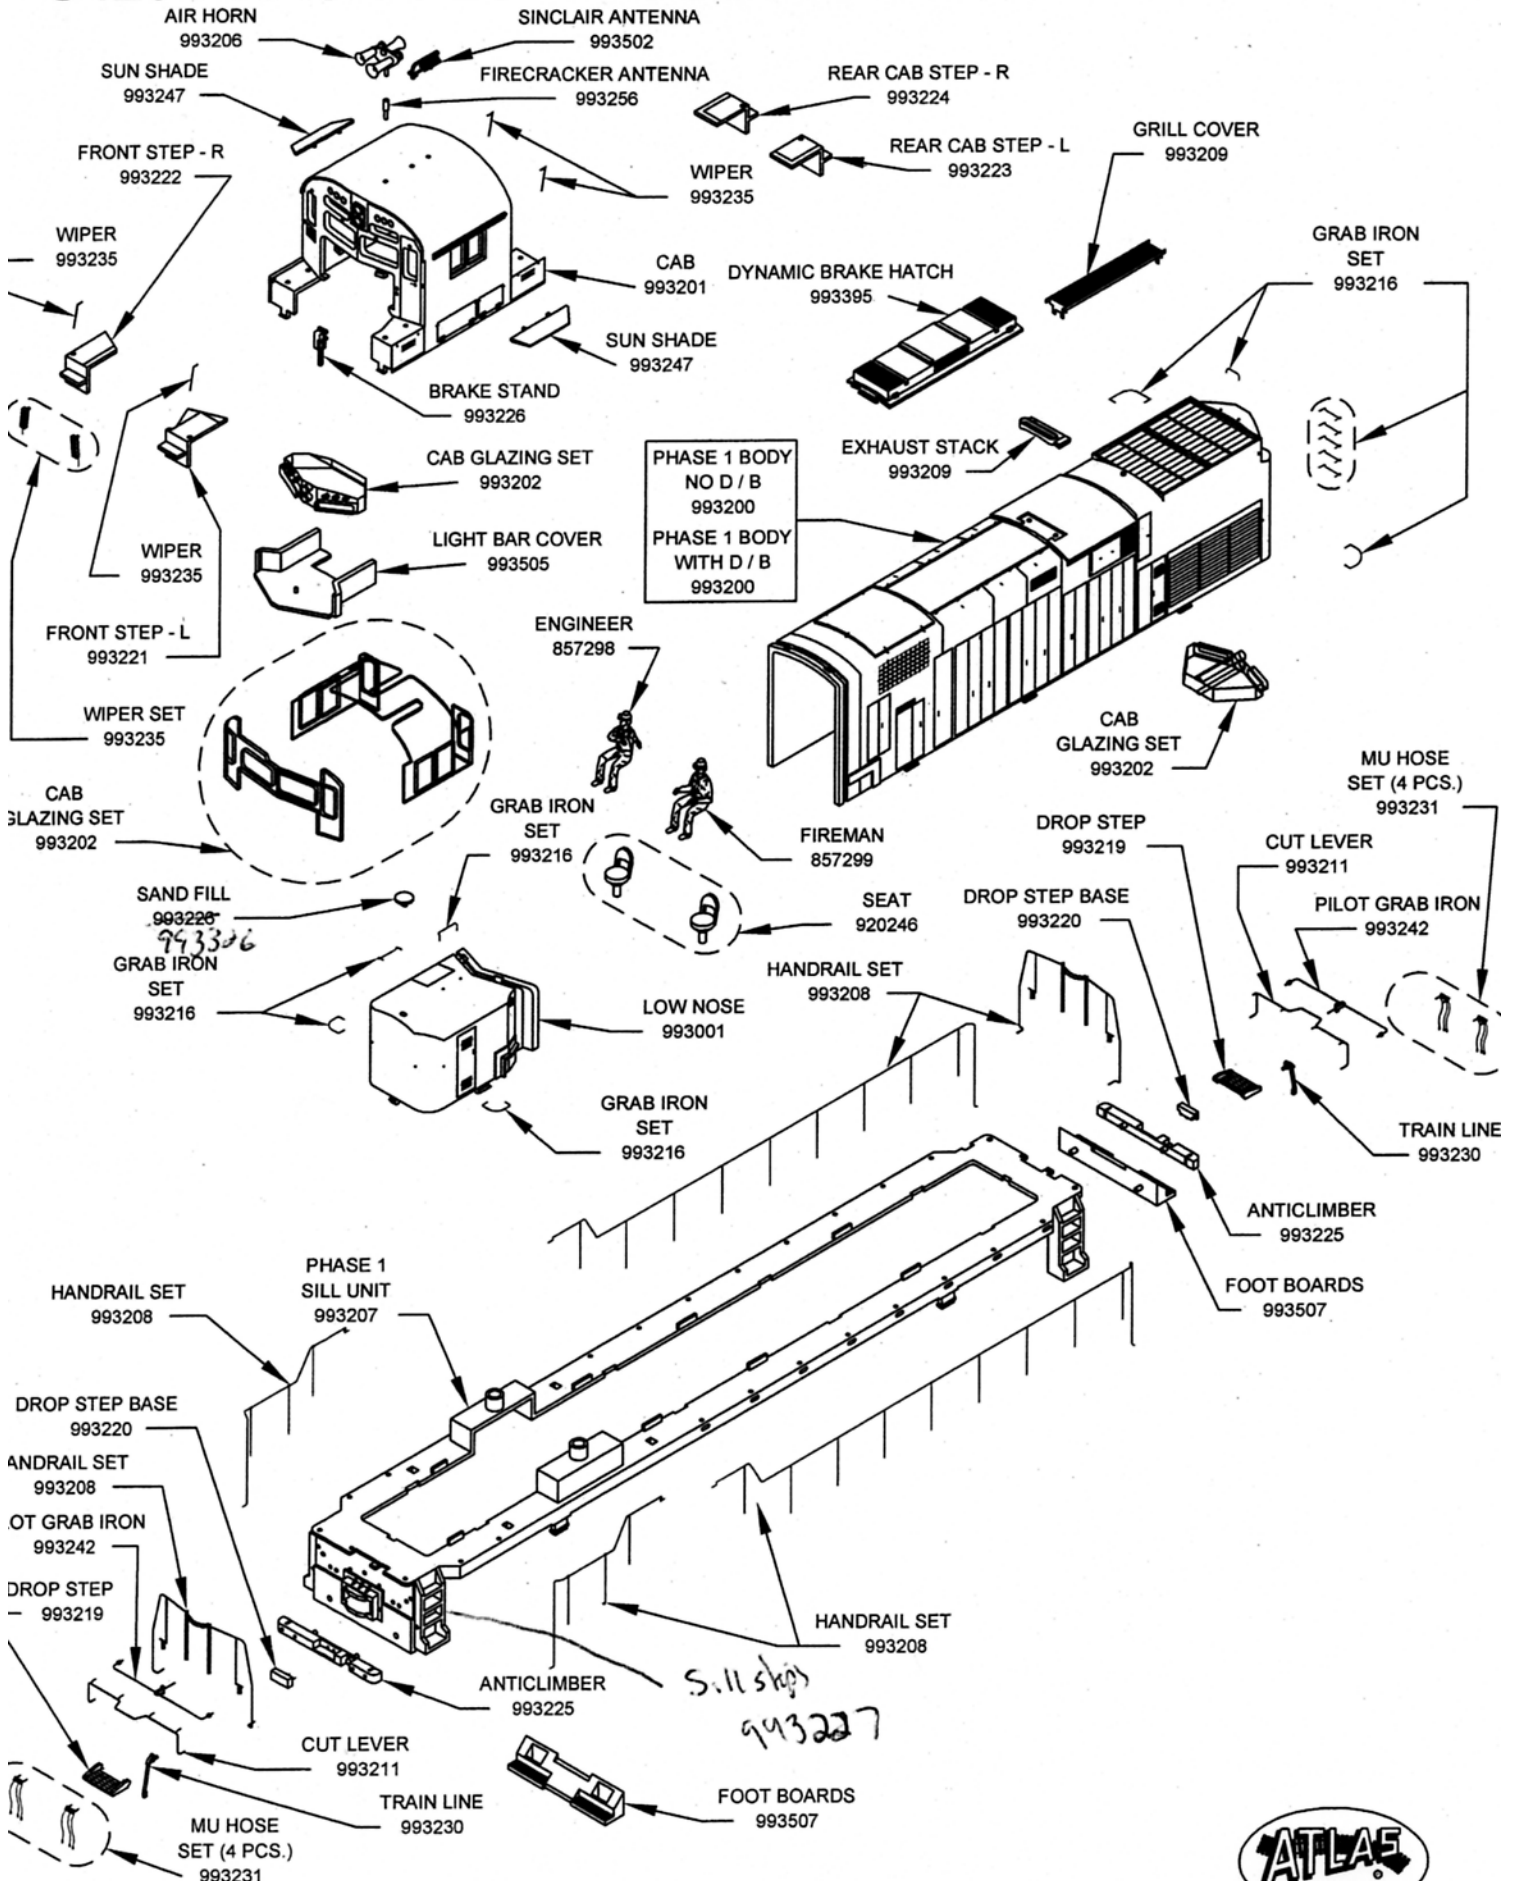

C420-PHASE 1 LOW NOSE DIESEL LOCO H0 SCALE

C420-PHASE 1 LOW NOSE DIESEL LOCO H0 SCALE