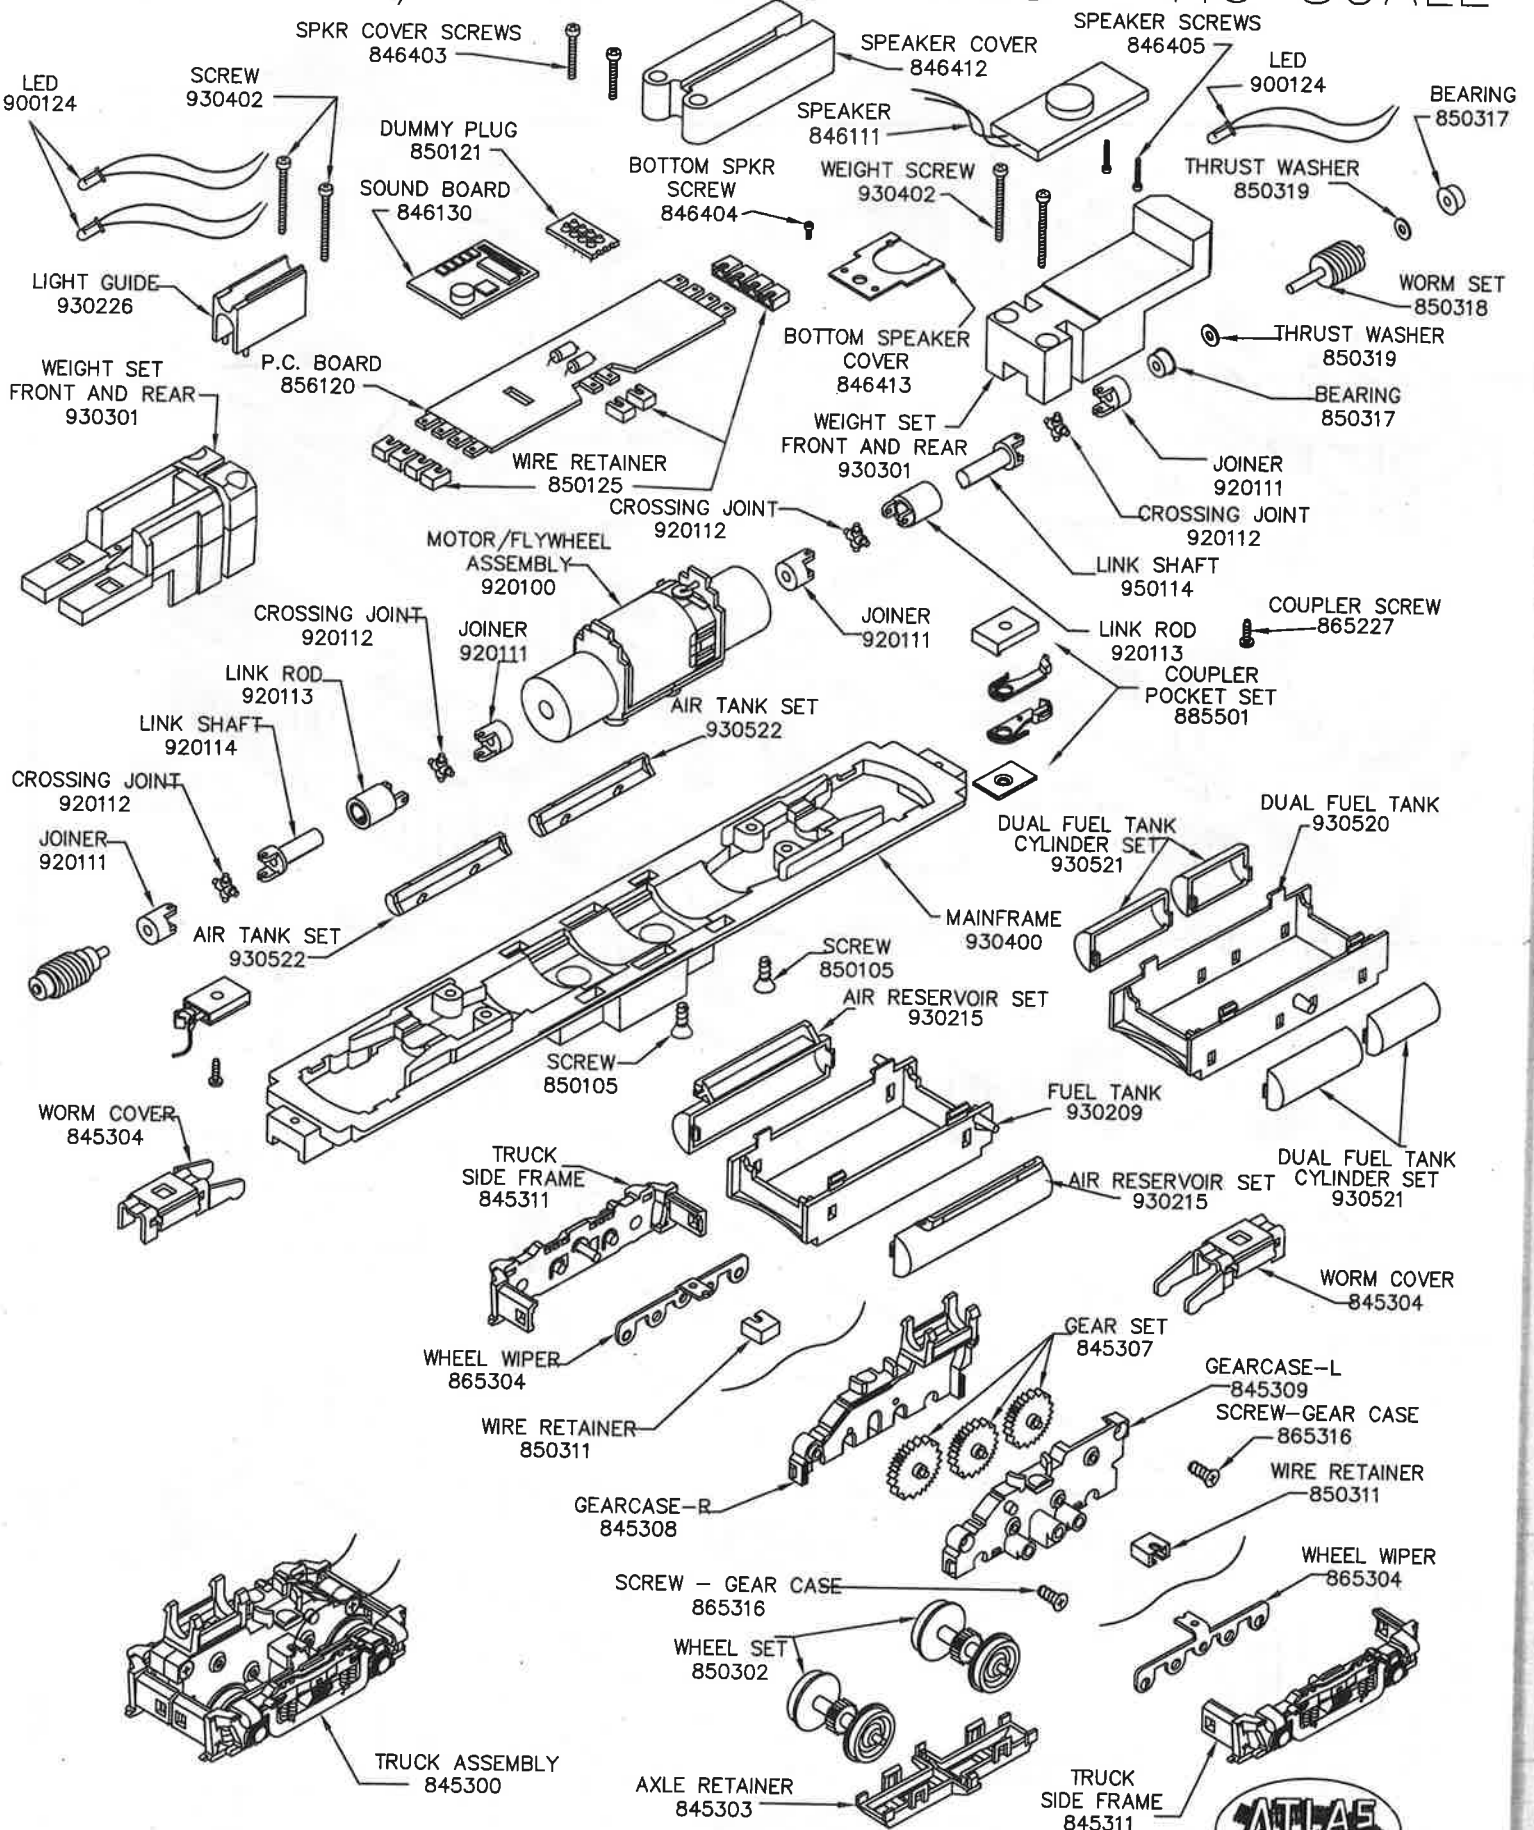

ALCO C424/C425 DIESEL LOCO HO SCALE

ALCO C424/C425 DIESEL LOCO HO SCALE

Atlas Model Railroad Co., Inc. • 378 Florence Ave. • Hillside, NJ 07205 • U.S.A.

1153-PI01