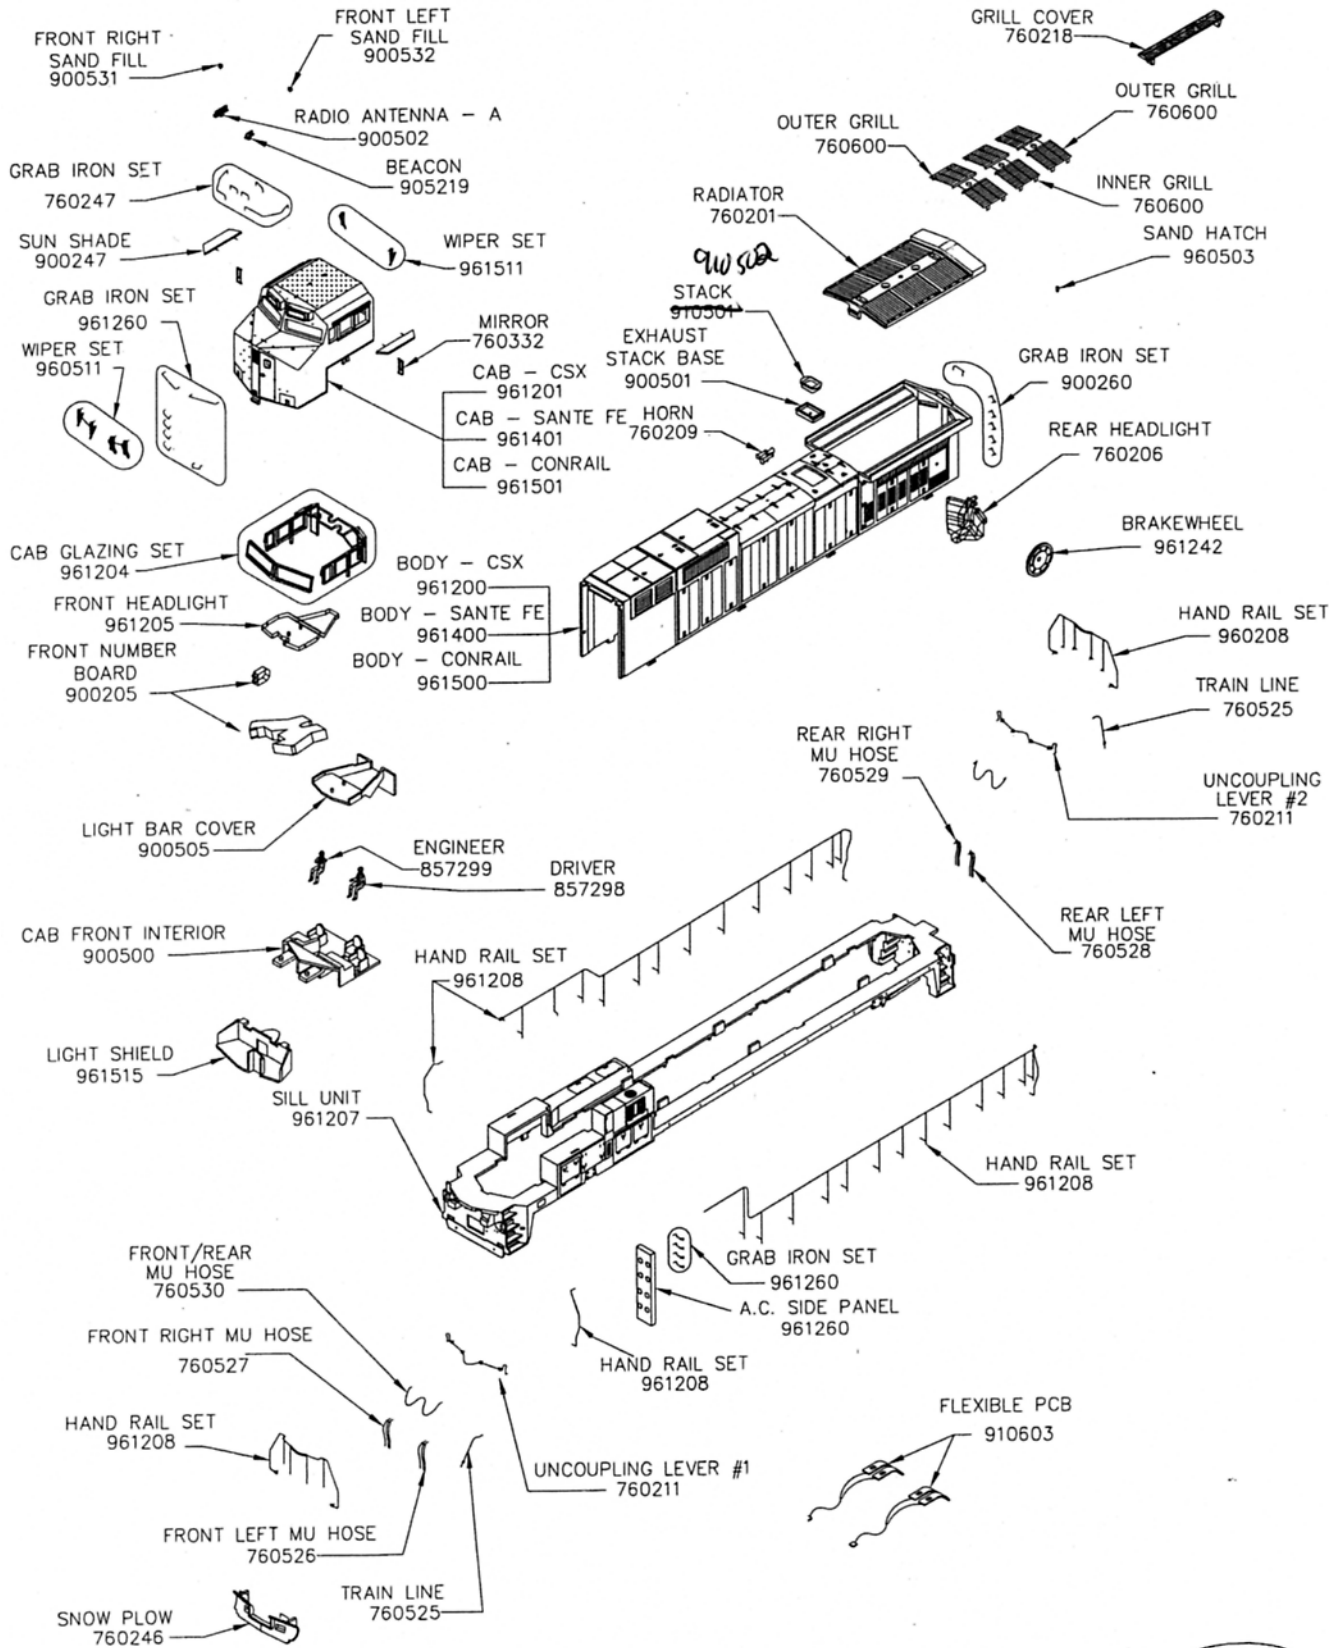

DASH 8 40-CW DIESEL LOCO W/ SOUND HO SCALE

Atlas Model Railroad Co., Inc. • 378 Florence Ave. • Hillside, NJ 07205 • U.S.A.

1162-PI04

DASH 8 40-CW DIESEL LOCO W/ SOUND HO SCALE

Atlas Model Railroad Co., Inc. • 378 Florence Ave. • Hillside, NJ 07205 • U.S.A.