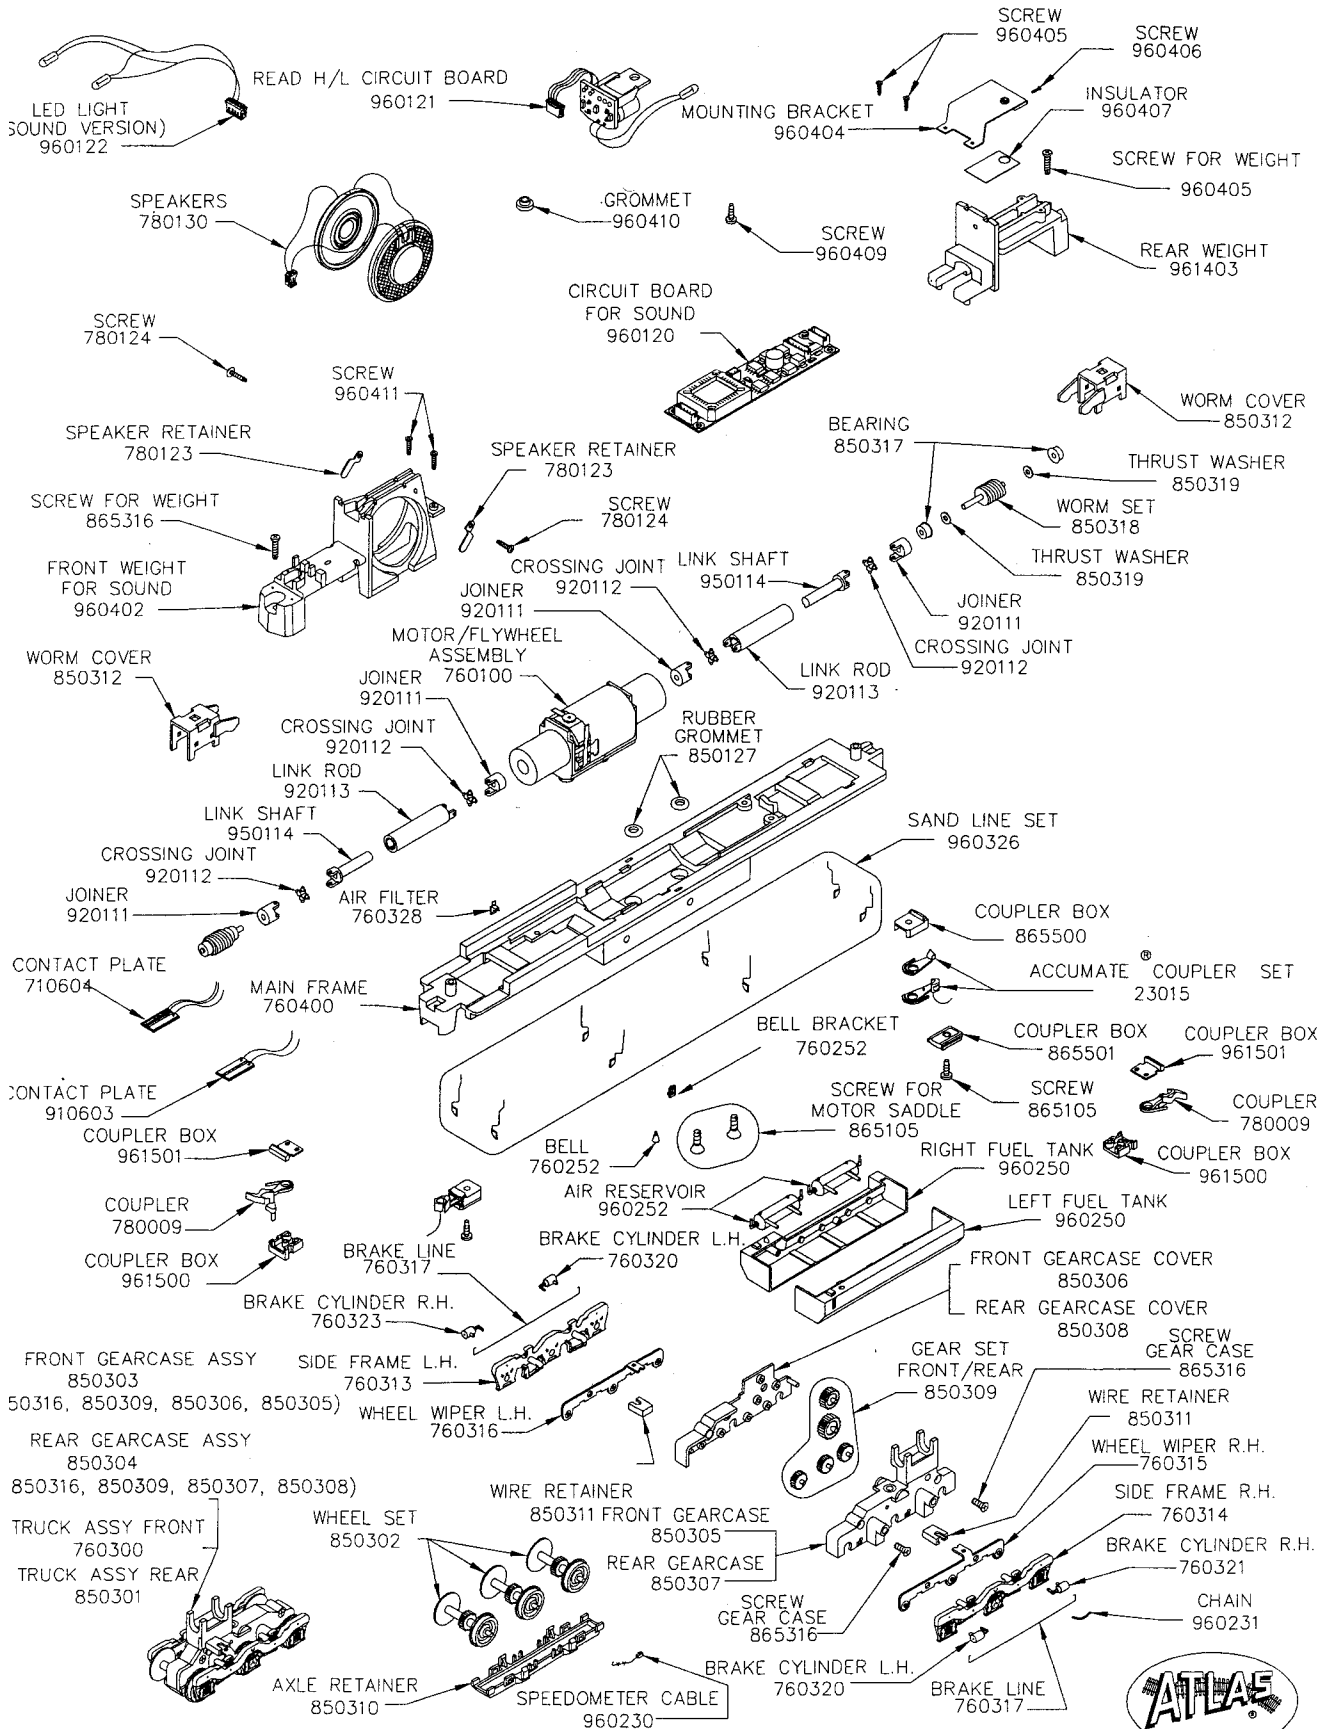

DASH 8 40-CW DIESEL LOCO W/ SOUND HO SCALE

Atlas Model Railroad Co., Inc. • 378 Florence Ave. • Hillside, NJ 07205 • U.S.A.

1162-PI04

DASH 8 40-CW DIESEL LOCO W/ SOUND HO SCALE

Atlas Model Railroad Co., Inc. • 378 Florence Ave. • Hillside, NJ 07205 • U.S.A.