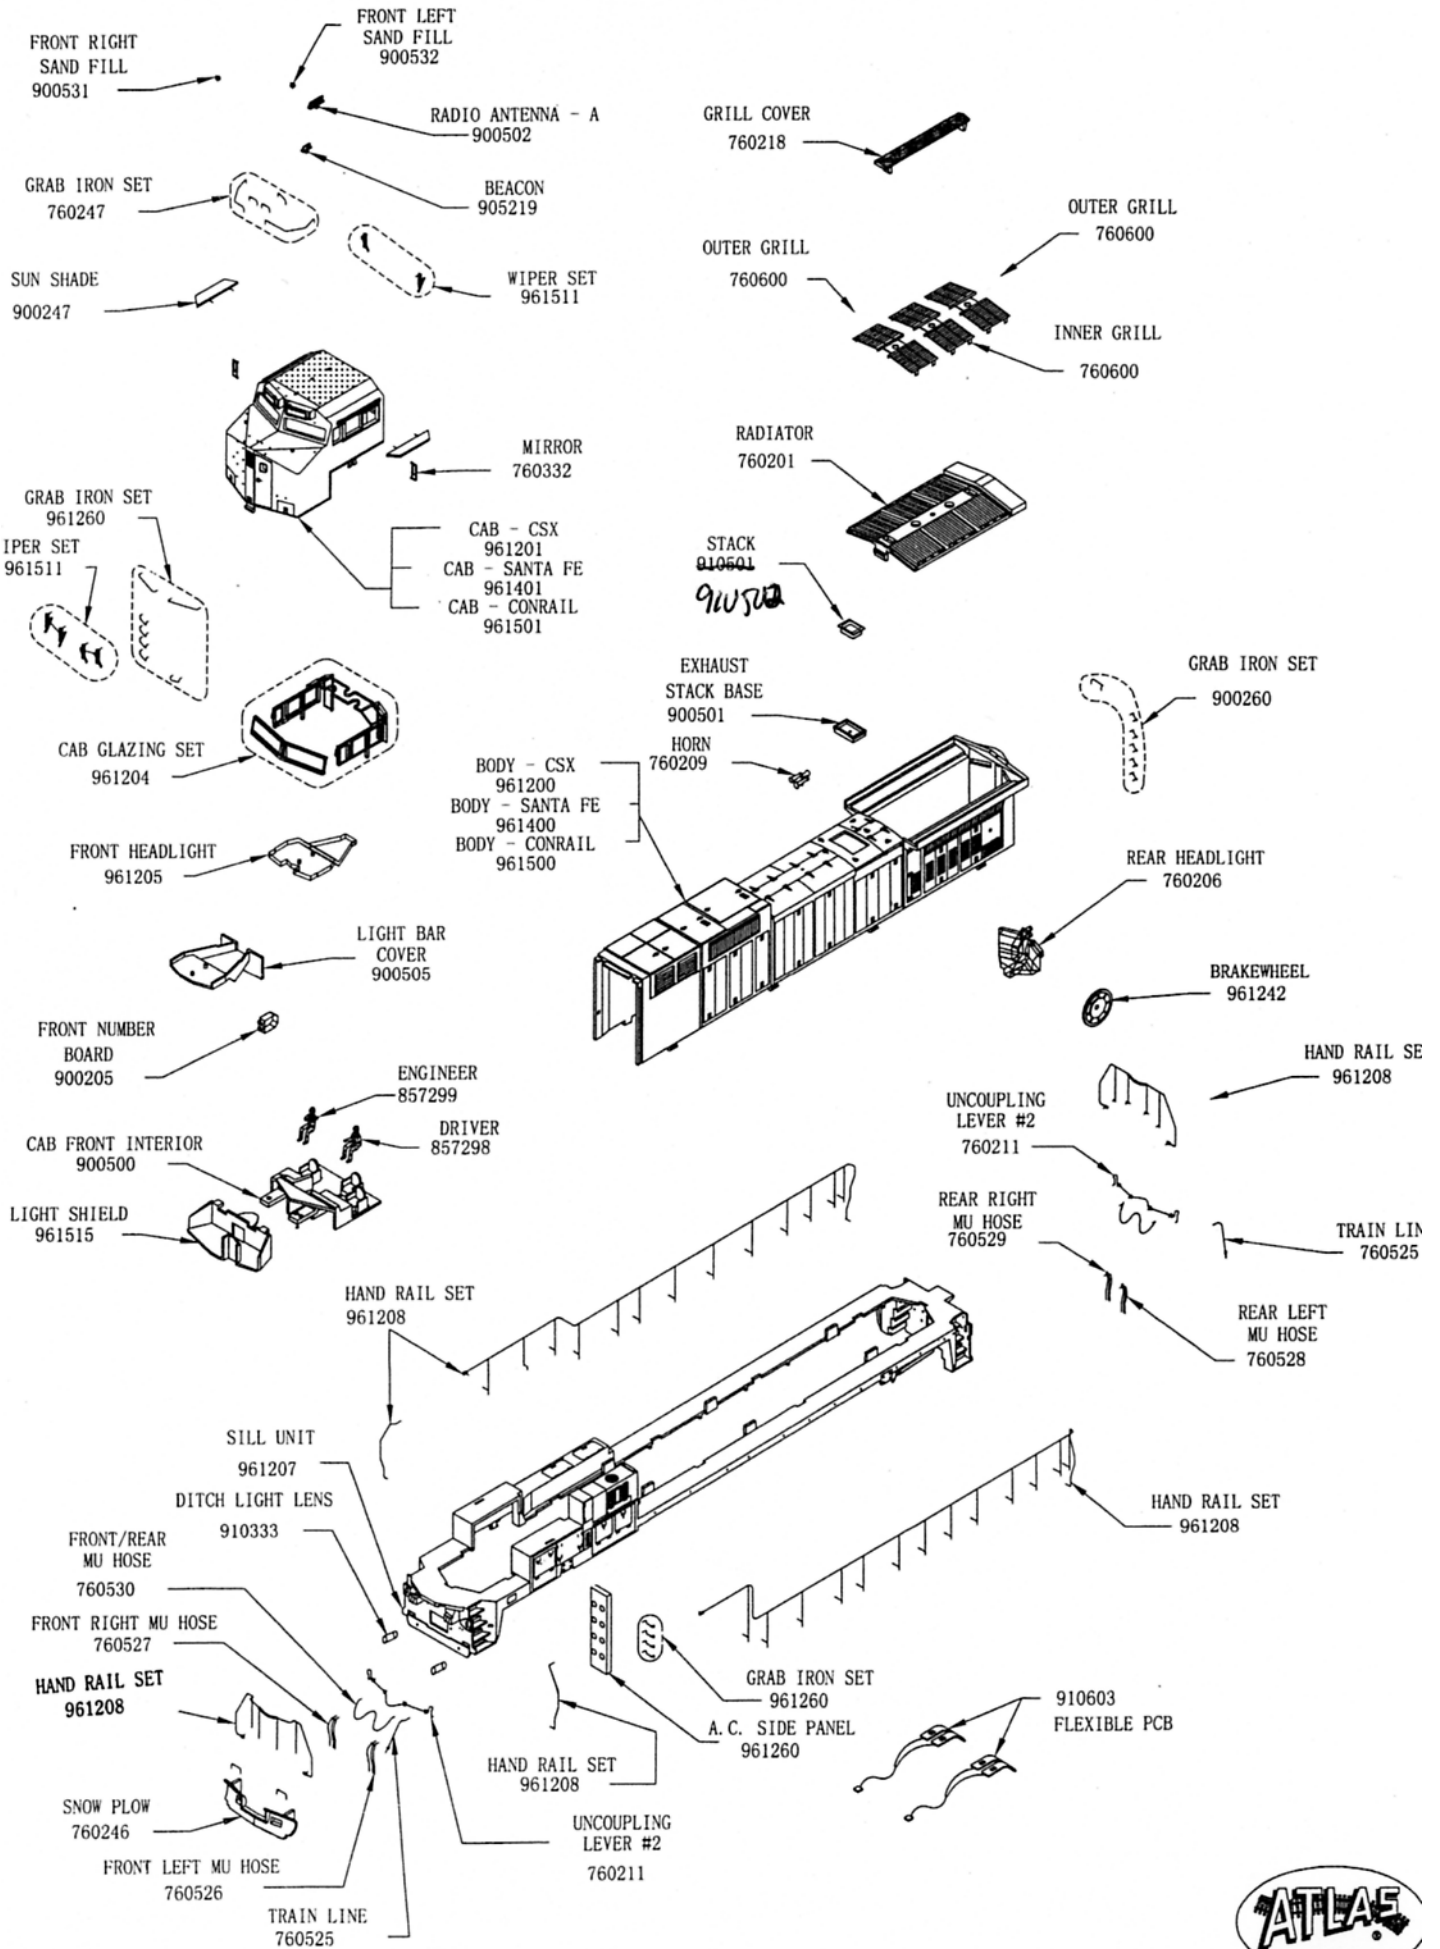

DASH 8 40-CW DIESEL LOCO ANALOG H0 SCALE

DASH 8 40-CW DIESEL LOCO ANALOG H0 SCALE