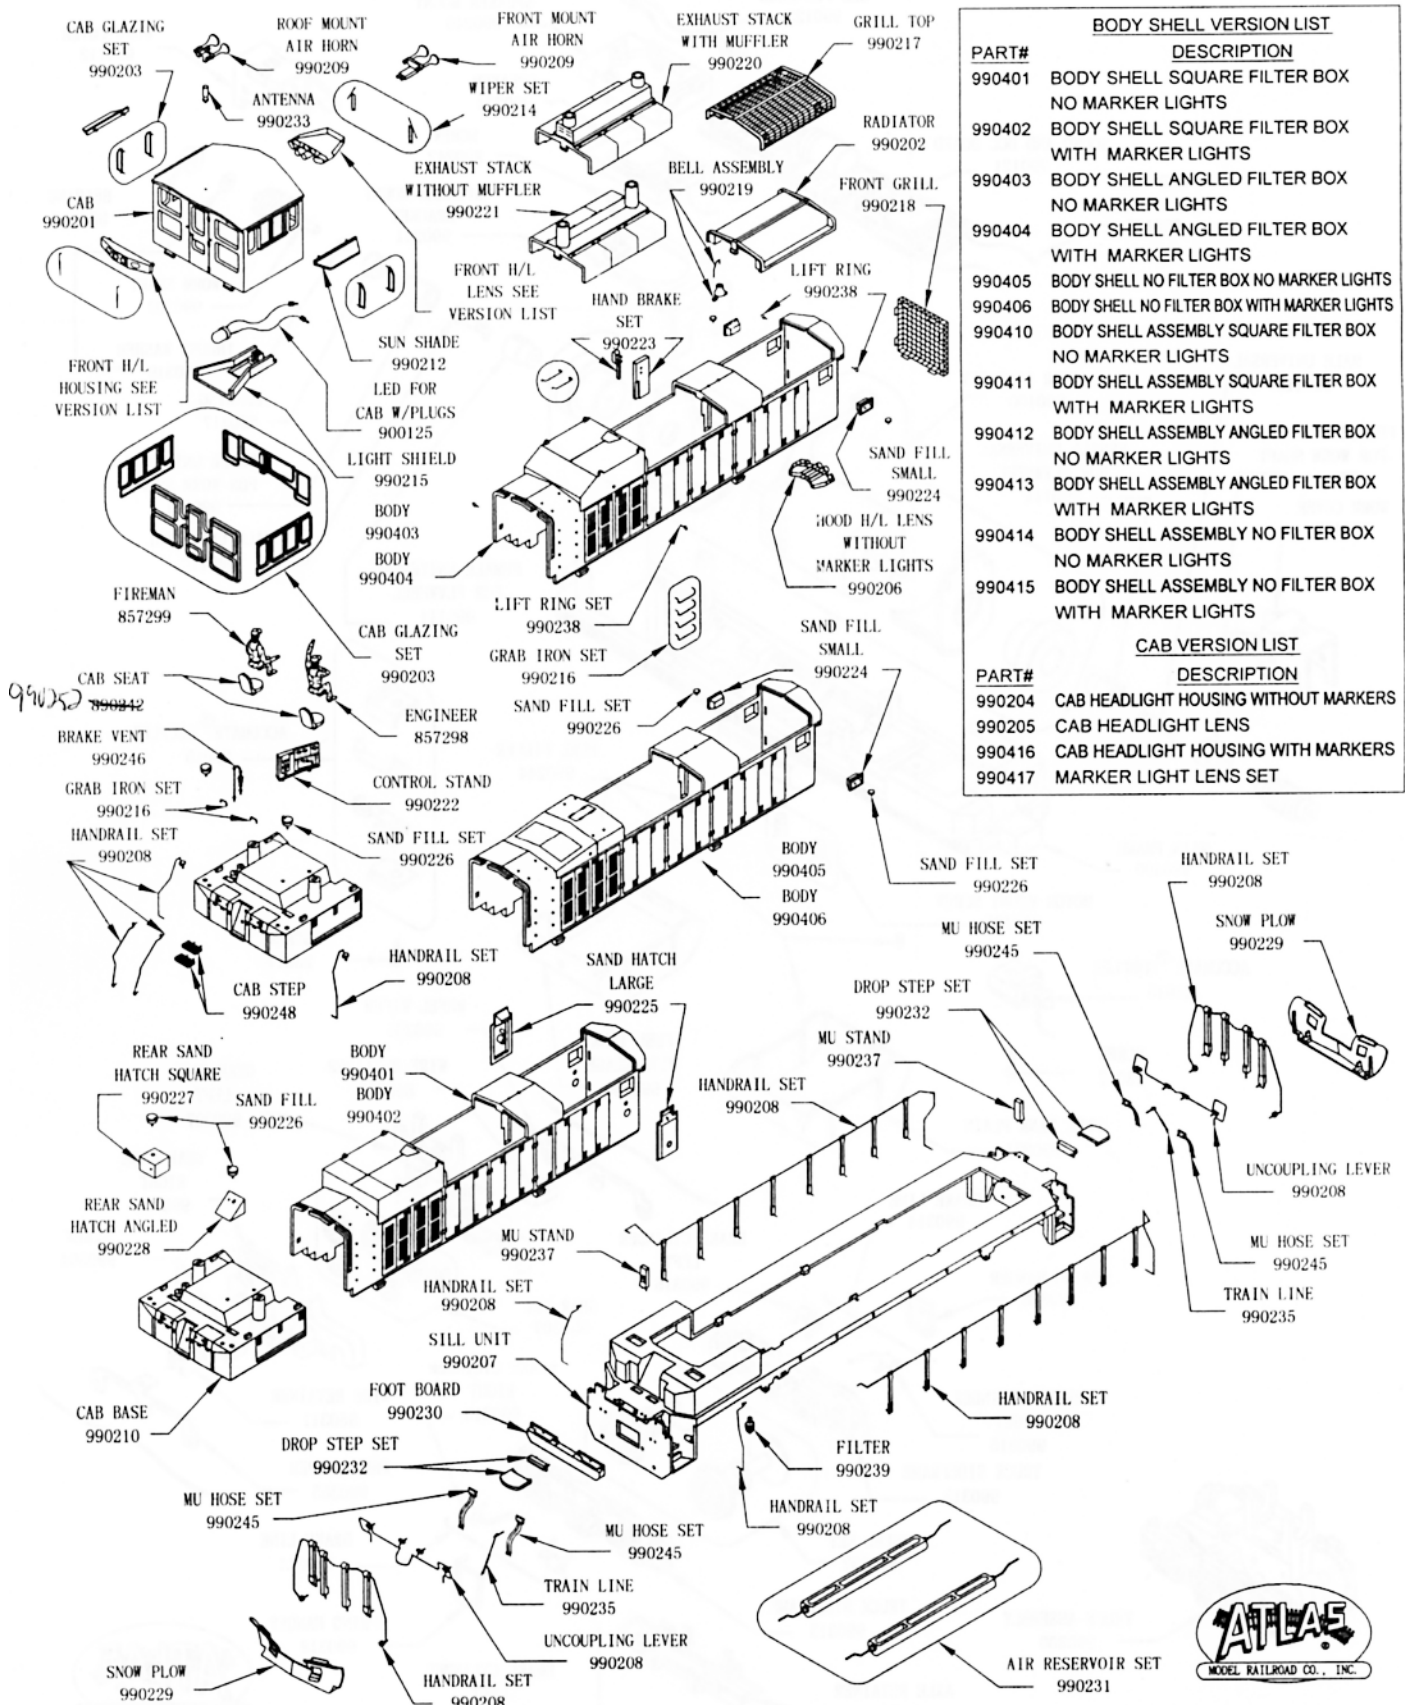

MP-15 DIESEL SWITCHER LOCO W/ SOUND HO SCALE

BODY SHELL VERSION LIST	
PART#	DESCRIPTION
990401	BODY SHELL SQUARE FILTER BOX NO MARKER LIGHTS
990402	BODY SHELL SQUARE FILTER BOX WITH MARKER LIGHTS
990403	BODY SHELL ANGLED FILTER BOX NO MARKER LIGHTS
990404	BODY SHELL ANGLED FILTER BOX WITH MARKER LIGHTS
990405	BODY SHELL NO FILTER BOX NO MARKER LIGHTS
990406	BODY SHELL NO FILTER BOX WITH MARKER LIGHTS
990410	BODY SHELL ASSEMBLY SQUARE FILTER BOX NO MARKER LIGHTS
990411	BODY SHELL ASSEMBLY SQUARE FILTER BOX WITH MARKER LIGHTS
990412	BODY SHELL ASSEMBLY ANGLED FILTER BOX NO MARKER LIGHTS
990413	BODY SHELL ASSEMBLY ANGLED FILTER BOX WITH MARKER LIGHTS
990414	BODY SHELL ASSEMBLY NO FILTER BOX NO MARKER LIGHTS
990415	BODY SHELL ASSEMBLY NO FILTER BOX WITH MARKER LIGHTS

CAB VERSION LIST	
PART#	DESCRIPTION
990204	CAB HEADLIGHT HOUSING WITHOUT MARKERS
990205	CAB HEADLIGHT LENS
990416	CAB HEADLIGHT HOUSING WITH MARKERS
990417	MARKER LIGHT LENS SET

Atlas Model Railroad Co., Inc. • 378 Florence Ave. • Hillside, NJ 07205 • U. S. A.

MP-15 DIESEL SWITCHER LOCO W/ SOUND HO SCALE

Atlas Model Railroad Co., Inc. • 378 Florence Ave. • Hillside, NJ 07205 • U.S.A.

1195-PI02R1