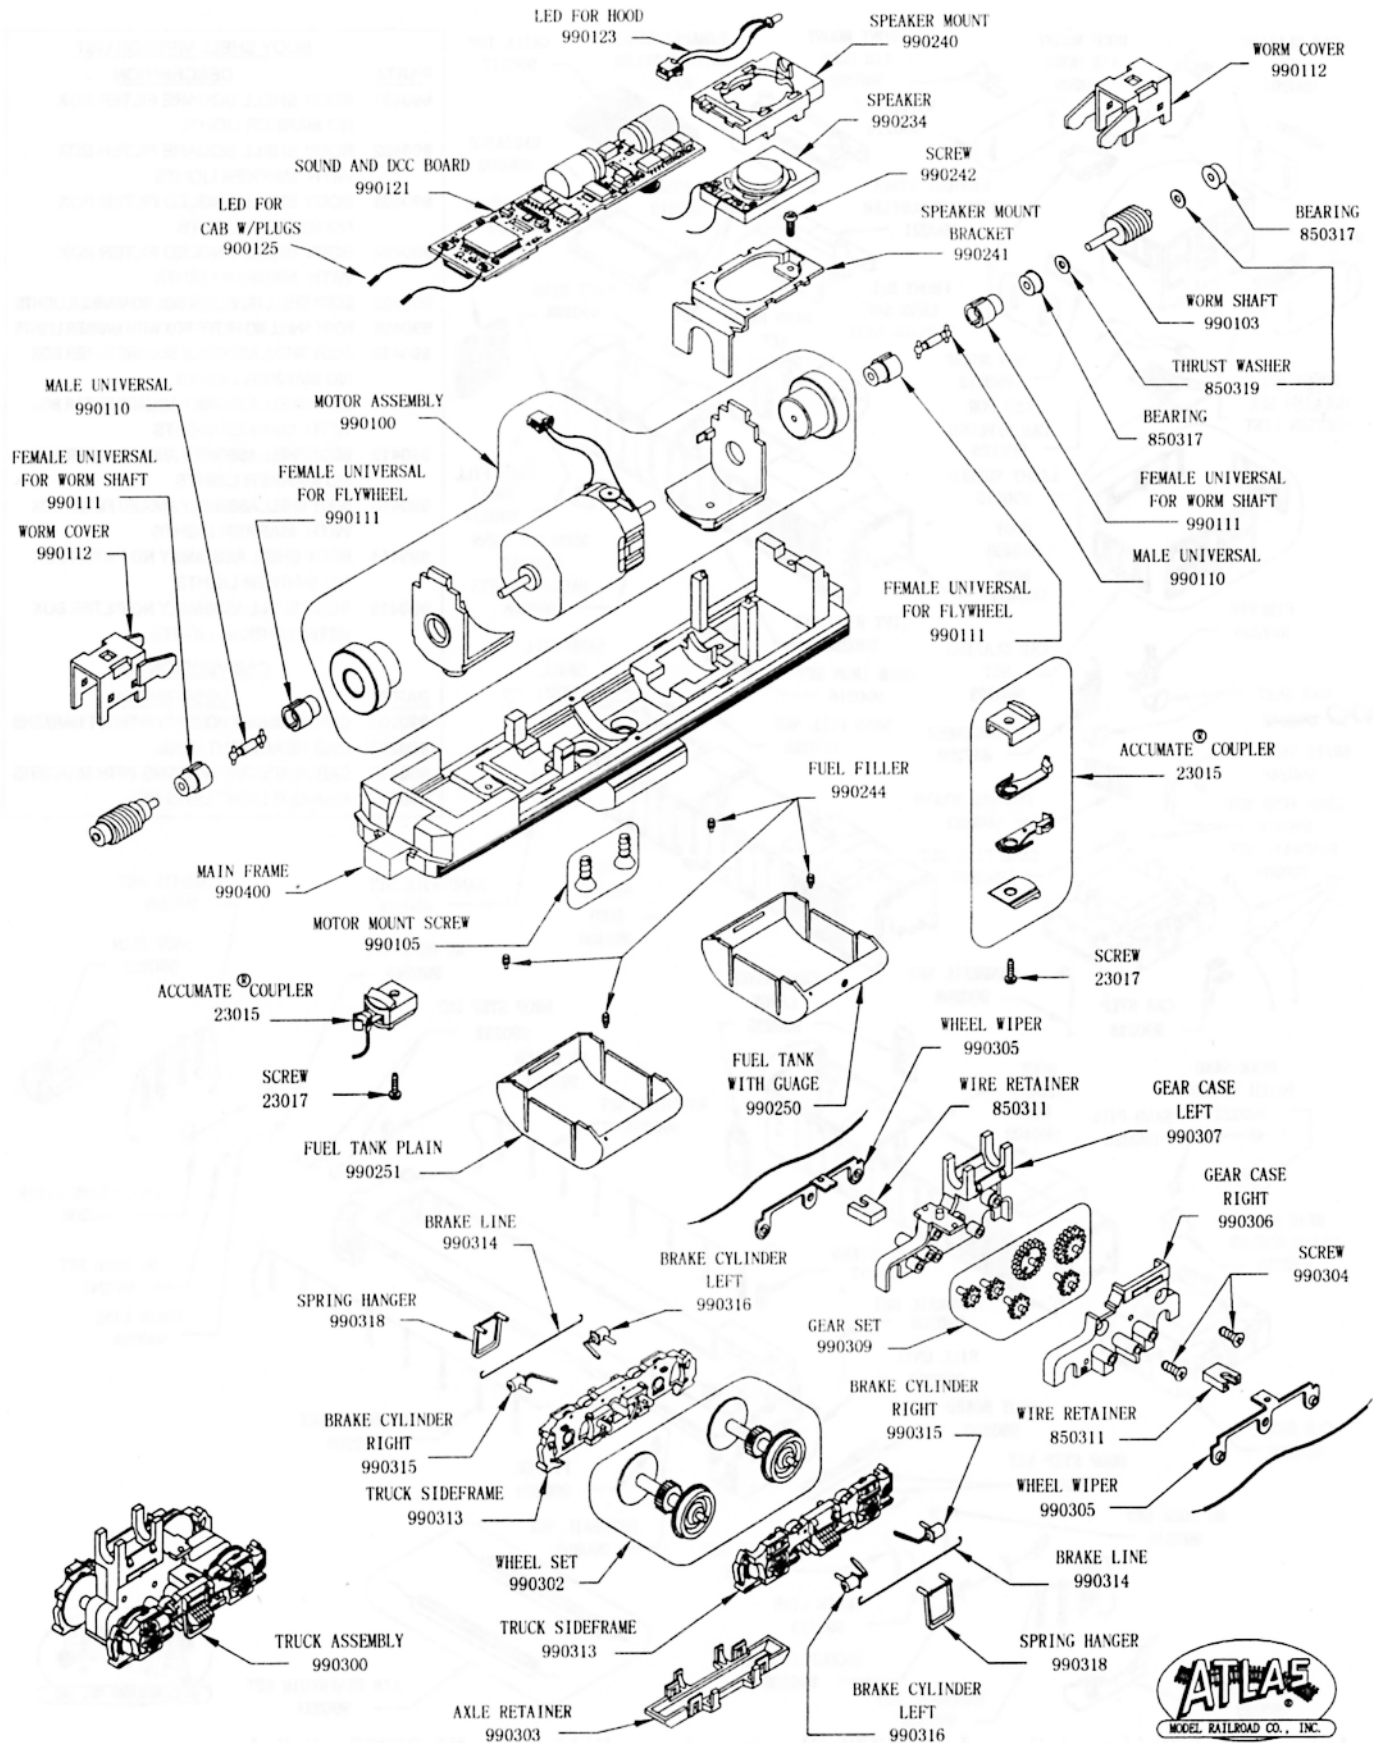

MP-15 DIESEL SWITCHER LOCO W/ SOUND HO SCALE

BODY SHELL VERSION LIST	
PART#	DESCRIPTION
990401	BODY SHELL SQUARE FILTER BOX NO MARKER LIGHTS
990402	BODY SHELL SQUARE FILTER BOX WITH MARKER LIGHTS
990403	BODY SHELL ANGLED FILTER BOX NO MARKER LIGHTS
990404	BODY SHELL ANGLED FILTER BOX WITH MARKER LIGHTS
990405	BODY SHELL NO FILTER BOX NO MARKER LIGHTS
990406	BODY SHELL NO FILTER BOX WITH MARKER LIGHTS
990410	BODY SHELL ASSEMBLY SQUARE FILTER BOX NO MARKER LIGHTS
990411	BODY SHELL ASSEMBLY SQUARE FILTER BOX WITH MARKER LIGHTS
990412	BODY SHELL ASSEMBLY ANGLED FILTER BOX NO MARKER LIGHTS
990413	BODY SHELL ASSEMBLY ANGLED FILTER BOX WITH MARKER LIGHTS
990414	BODY SHELL ASSEMBLY NO FILTER BOX NO MARKER LIGHTS
990415	BODY SHELL ASSEMBLY NO FILTER BOX WITH MARKER LIGHTS

CAB VERSION LIST	
PART#	DESCRIPTION
990204	CAB HEADLIGHT HOUSING WITHOUT MARKERS
990205	CAB HEADLIGHT LENS
990416	CAB HEADLIGHT HOUSING WITH MARKERS
990417	MARKER LIGHT LENS SET

Atlas Model Railroad Co., Inc. • 378 Florence Ave. • Hillside, NJ 07205 • U. S. A.

MP-15 DIESEL SWITCHER LOCO W/ SOUND HO SCALE

Atlas Model Railroad Co., Inc. • 378 Florence Ave. • Hillside, NJ 07205 • U.S.A.

1195-PI02R1