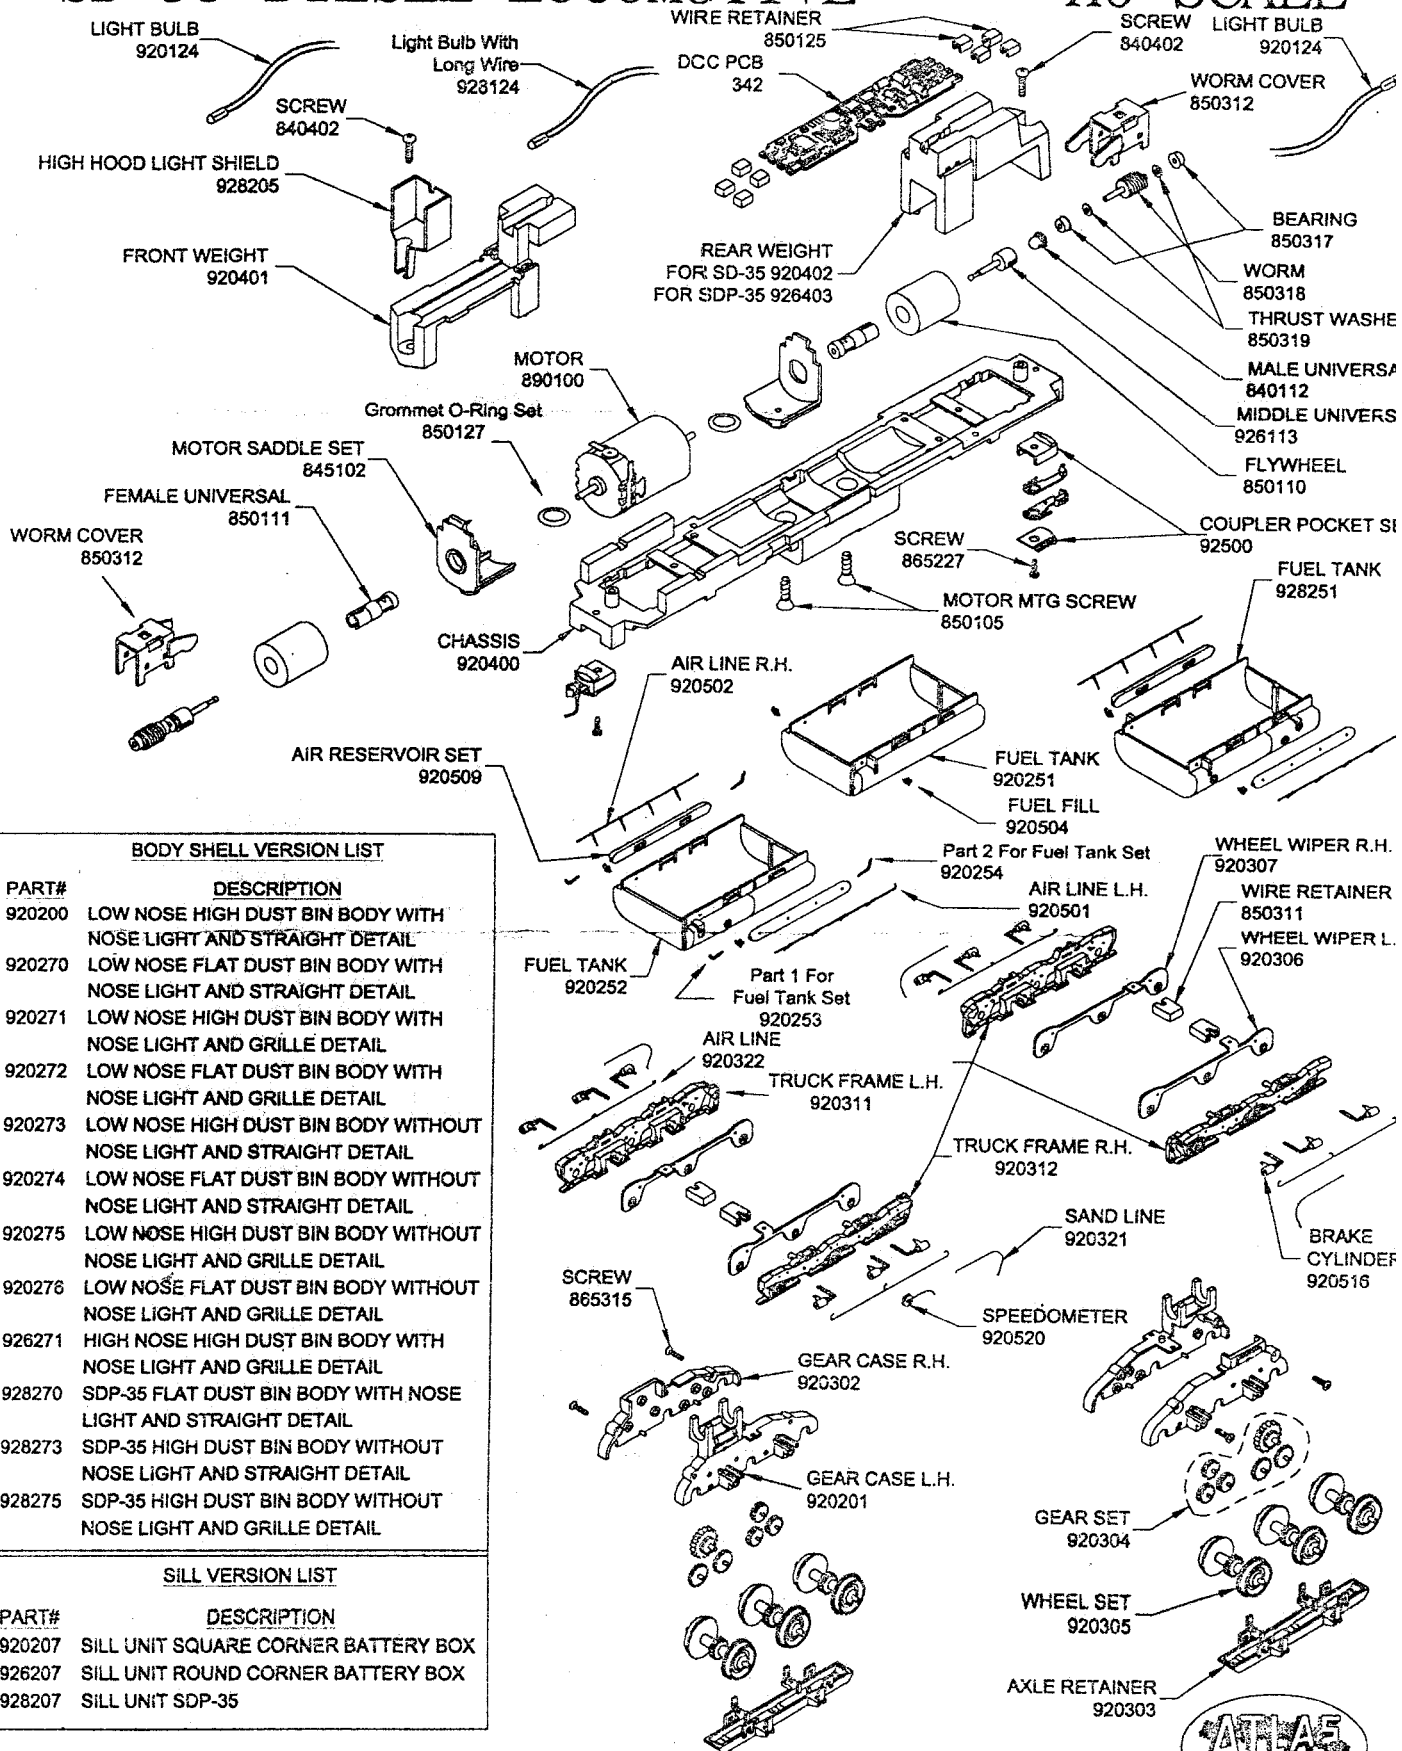

SD-35 DIESEL LOCOMOTIVE

H0 SCALE

BODY SHELL VERSION LIST

PART#	DESCRIPTION
920200	LOW NOSE HIGH DUST BIN BODY WITH NOSE LIGHT AND STRAIGHT DETAIL
920270	LOW NOSE FLAT DUST BIN BODY WITH NOSE LIGHT AND STRAIGHT DETAIL
920271	LOW NOSE HIGH DUST BIN BODY WITH NOSE LIGHT AND GRILLE DETAIL
920272	LOW NOSE FLAT DUST BIN BODY WITH NOSE LIGHT AND GRILLE DETAIL
920273	LOW NOSE HIGH DUST BIN BODY WITHOUT NOSE LIGHT AND STRAIGHT DETAIL
920274	LOW NOSE FLAT DUST BIN BODY WITHOUT NOSE LIGHT AND STRAIGHT DETAIL
920275	LOW NOSE HIGH DUST BIN BODY WITHOUT NOSE LIGHT AND GRILLE DETAIL
920276	LOW NOSE FLAT DUST BIN BODY WITHOUT NOSE LIGHT AND GRILLE DETAIL
926271	HIGH NOSE HIGH DUST BIN BODY WITH NOSE LIGHT AND GRILLE DETAIL
928270	SDP-35 FLAT DUST BIN BODY WITH NOSE LIGHT AND STRAIGHT DETAIL
928273	SDP-35 HIGH DUST BIN BODY WITHOUT NOSE LIGHT AND STRAIGHT DETAIL
928275	SDP-35 HIGH DUST BIN BODY WITHOUT NOSE LIGHT AND GRILLE DETAIL

SILL VERSION LIST

PART#	DESCRIPTION
920207	SILL UNIT SQUARE CORNER BATTERY BOX
926207	SILL UNIT ROUND CORNER BATTERY BOX
928207	SILL UNIT SDP-35