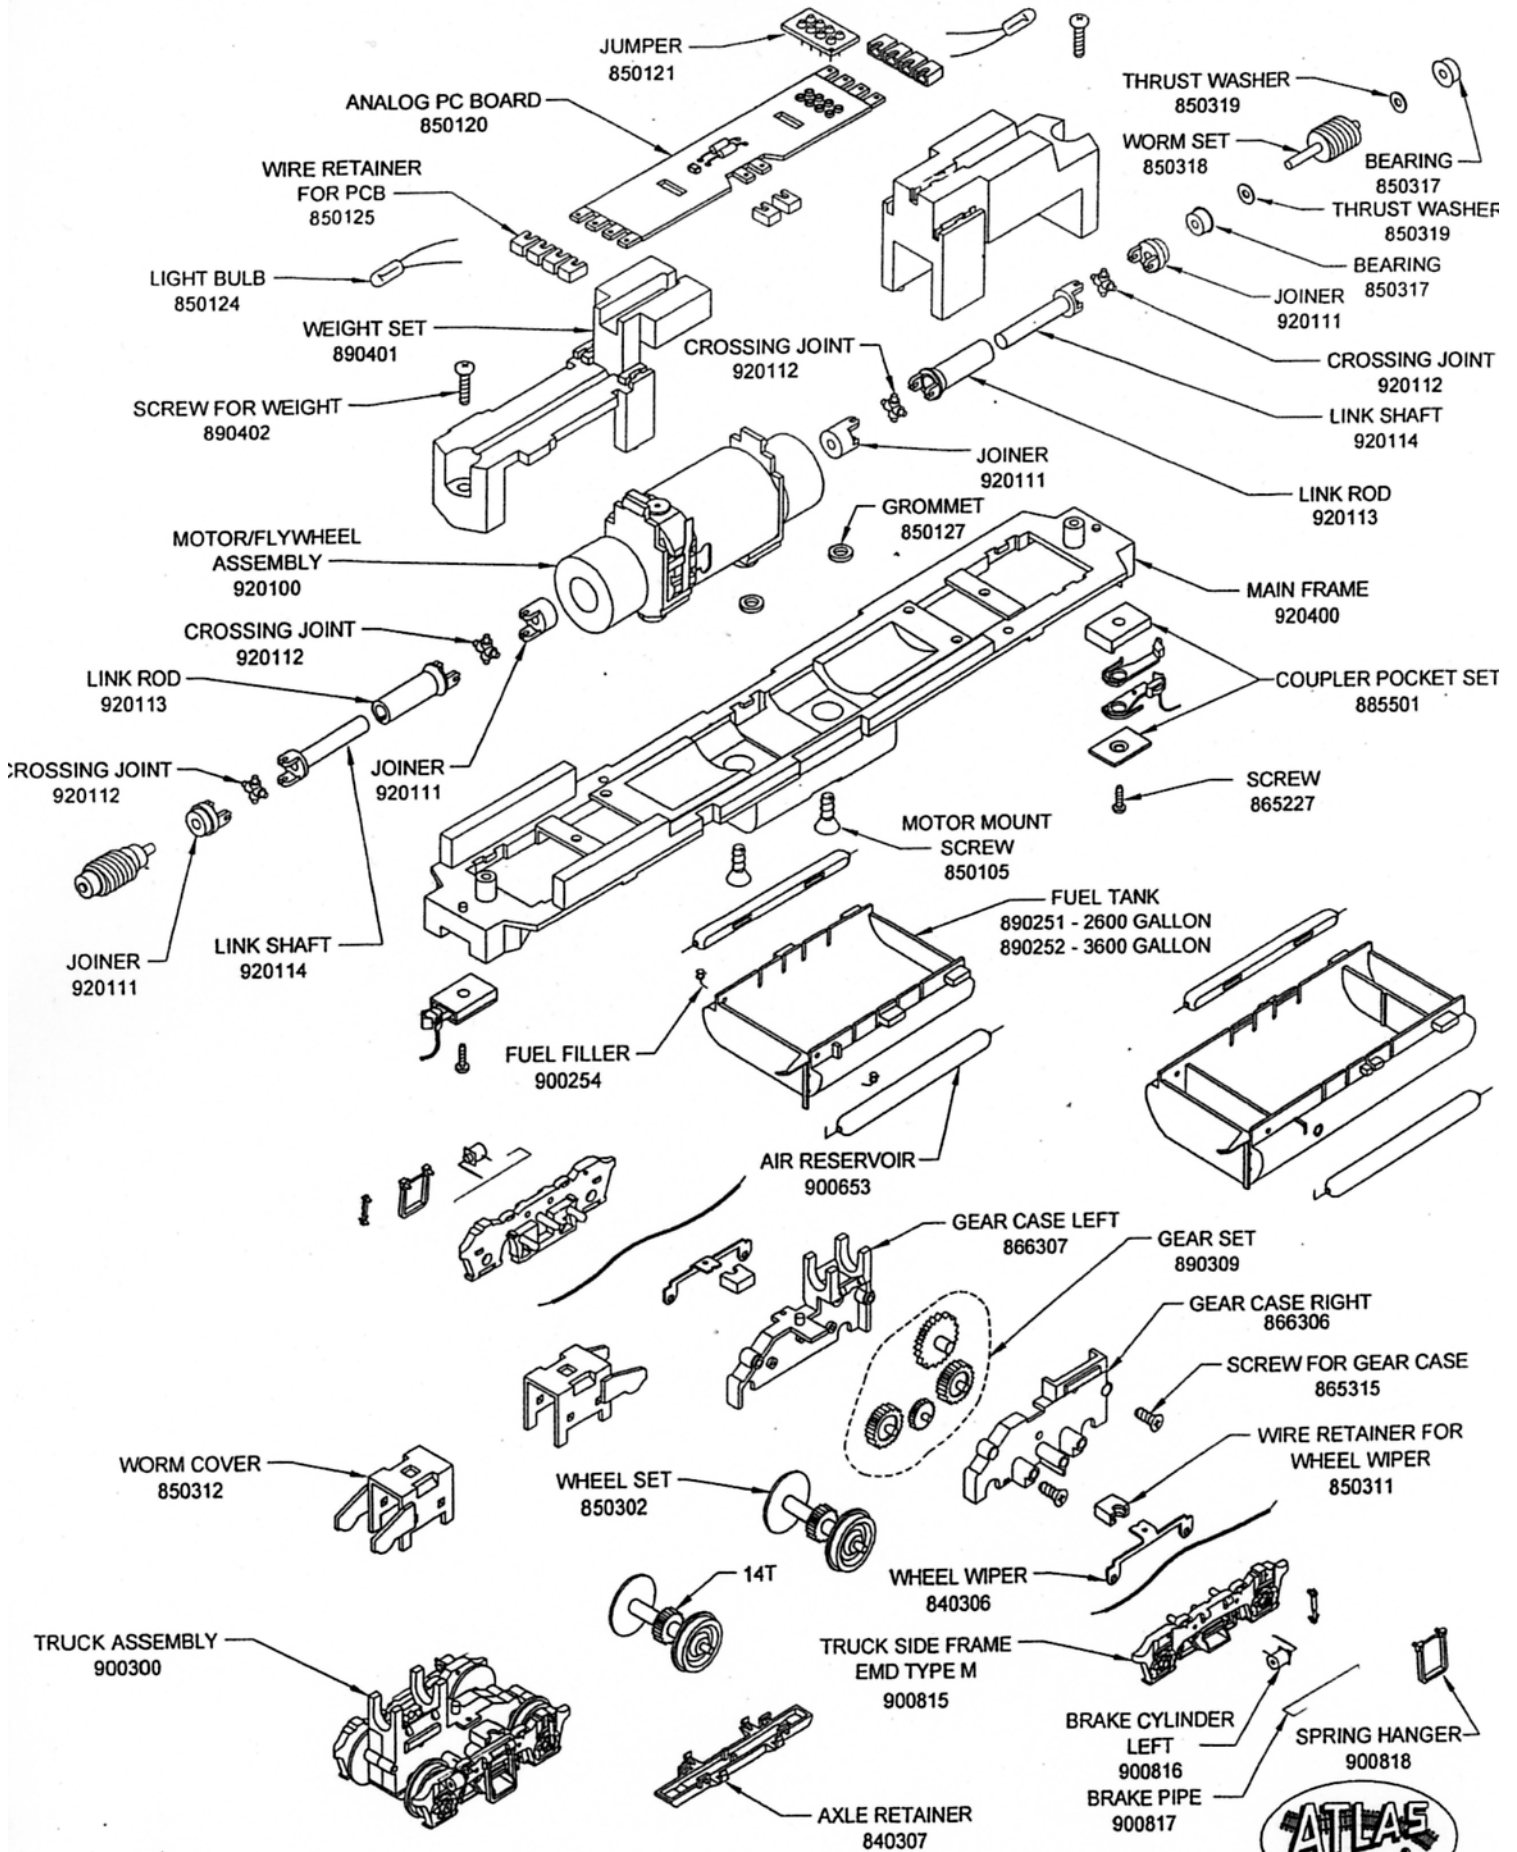

TRAINMAN GP-38-2 DIESEL LOCOMOTIVE HO SCALE

TRAINMAN GP-38-2 DIESEL LOCOMOTIVE HO SCALE

Atlas Model Railroad Co., Inc. • 378 Florence Ave. • Hillside, NJ 07205 • U.S.A.

2570-PI01