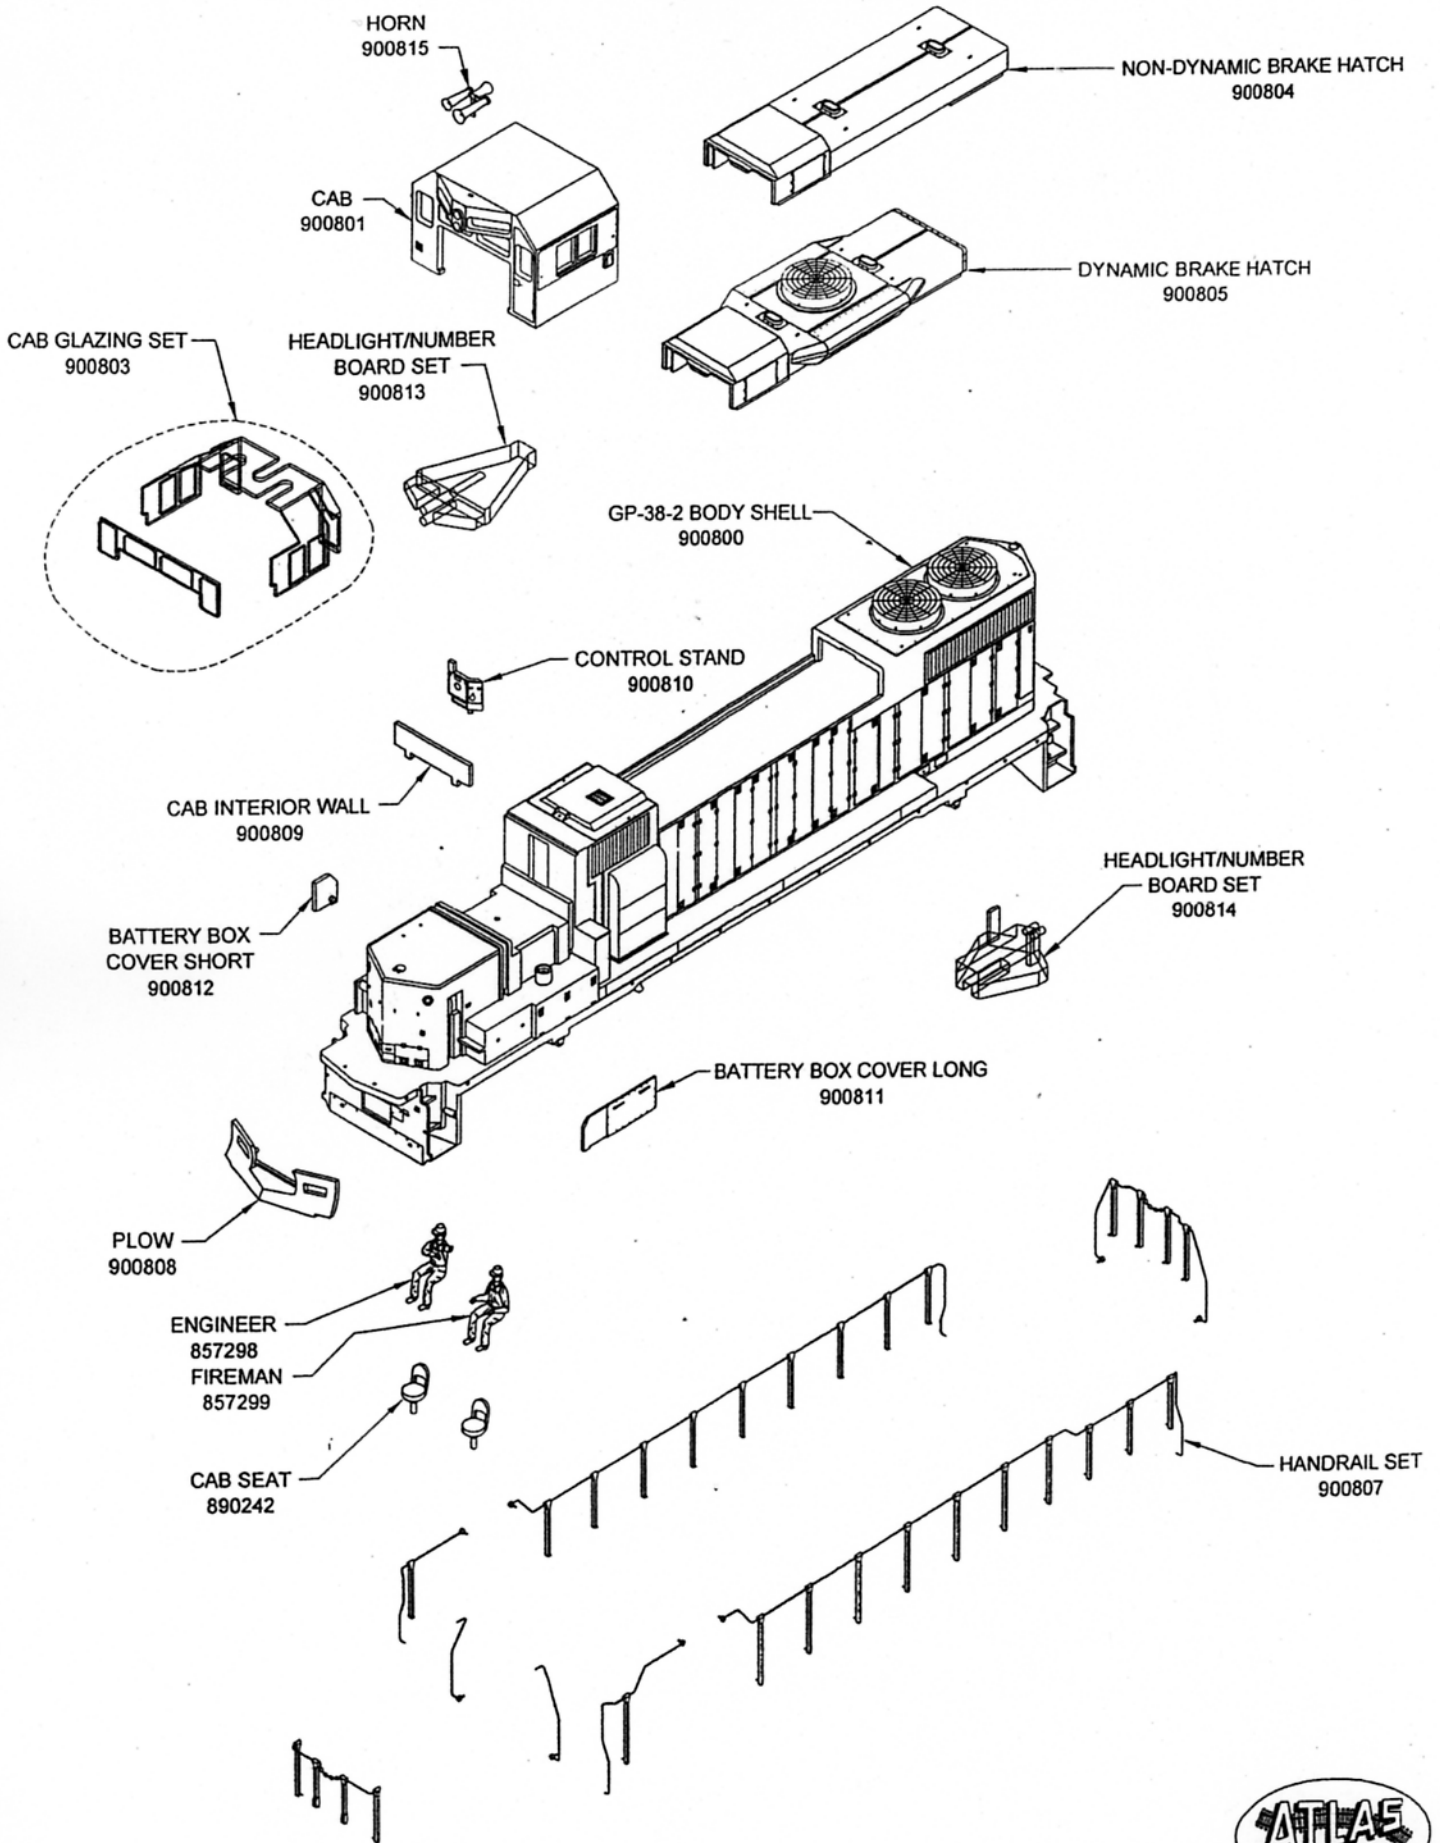

TRAINMAN GP-38-2 DIESEL LOCOMOTIVE HO SCALE

TRAINMAN GP-38-2 DIESEL LOCOMOTIVE HO SCALE

Atlas Model Railroad Co., Inc. • 378 Florence Ave. • Hillside, NJ 07205 • U.S.A.

2570-PI01