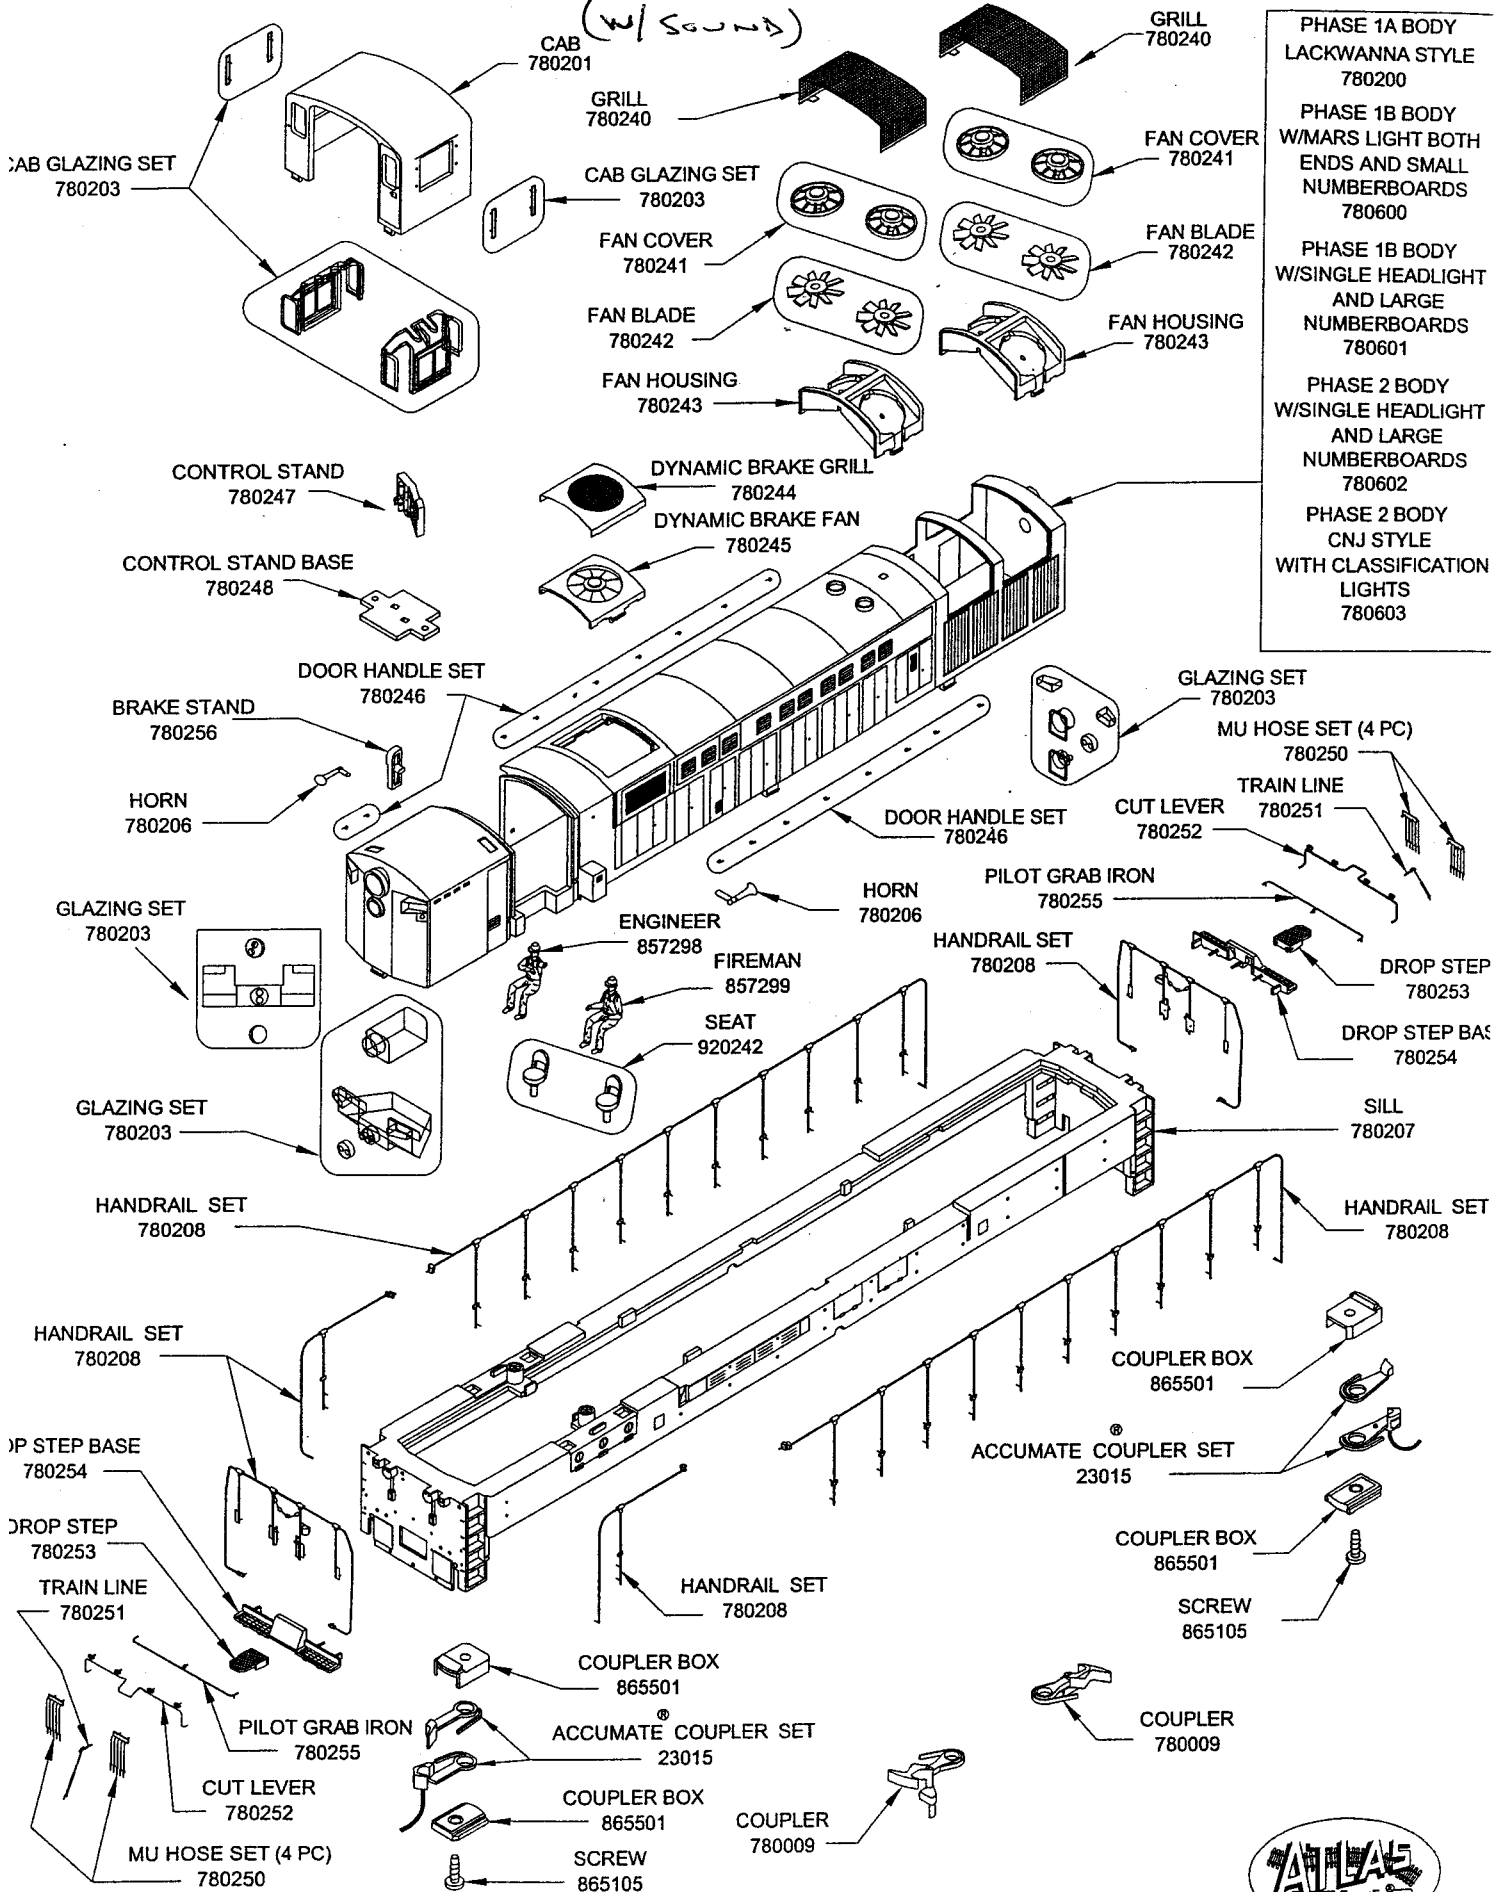

TRAINMASTER DIESEL LOCO HO SCALE

(w/ Sound)

- PHASE 1A BODY
LACKWANNA STYLE
780200
- PHASE 1B BODY
W/MARS LIGHT BOTH
ENDS AND SMALL
NUMBERBOARDS
780600
- PHASE 1B BODY
W/SINGLE HEADLIGHT
AND LARGE
NUMBERBOARDS
780601
- PHASE 2 BODY
W/SINGLE HEADLIGHT
AND LARGE
NUMBERBOARDS
780602
- PHASE 2 BODY
CNJ STYLE
WITH CLASSIFICATION
LIGHTS
780603

TRAINMASTER DIESEL LOCO HO SCALE