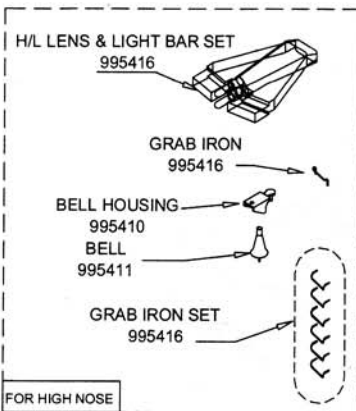

# GE U30B DIESEL LOCO H0 SCALE