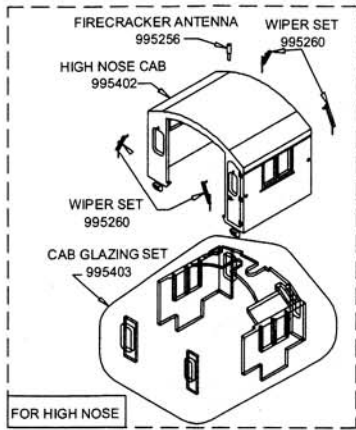

# GE U30B DIESEL LOCO H0 SCALE