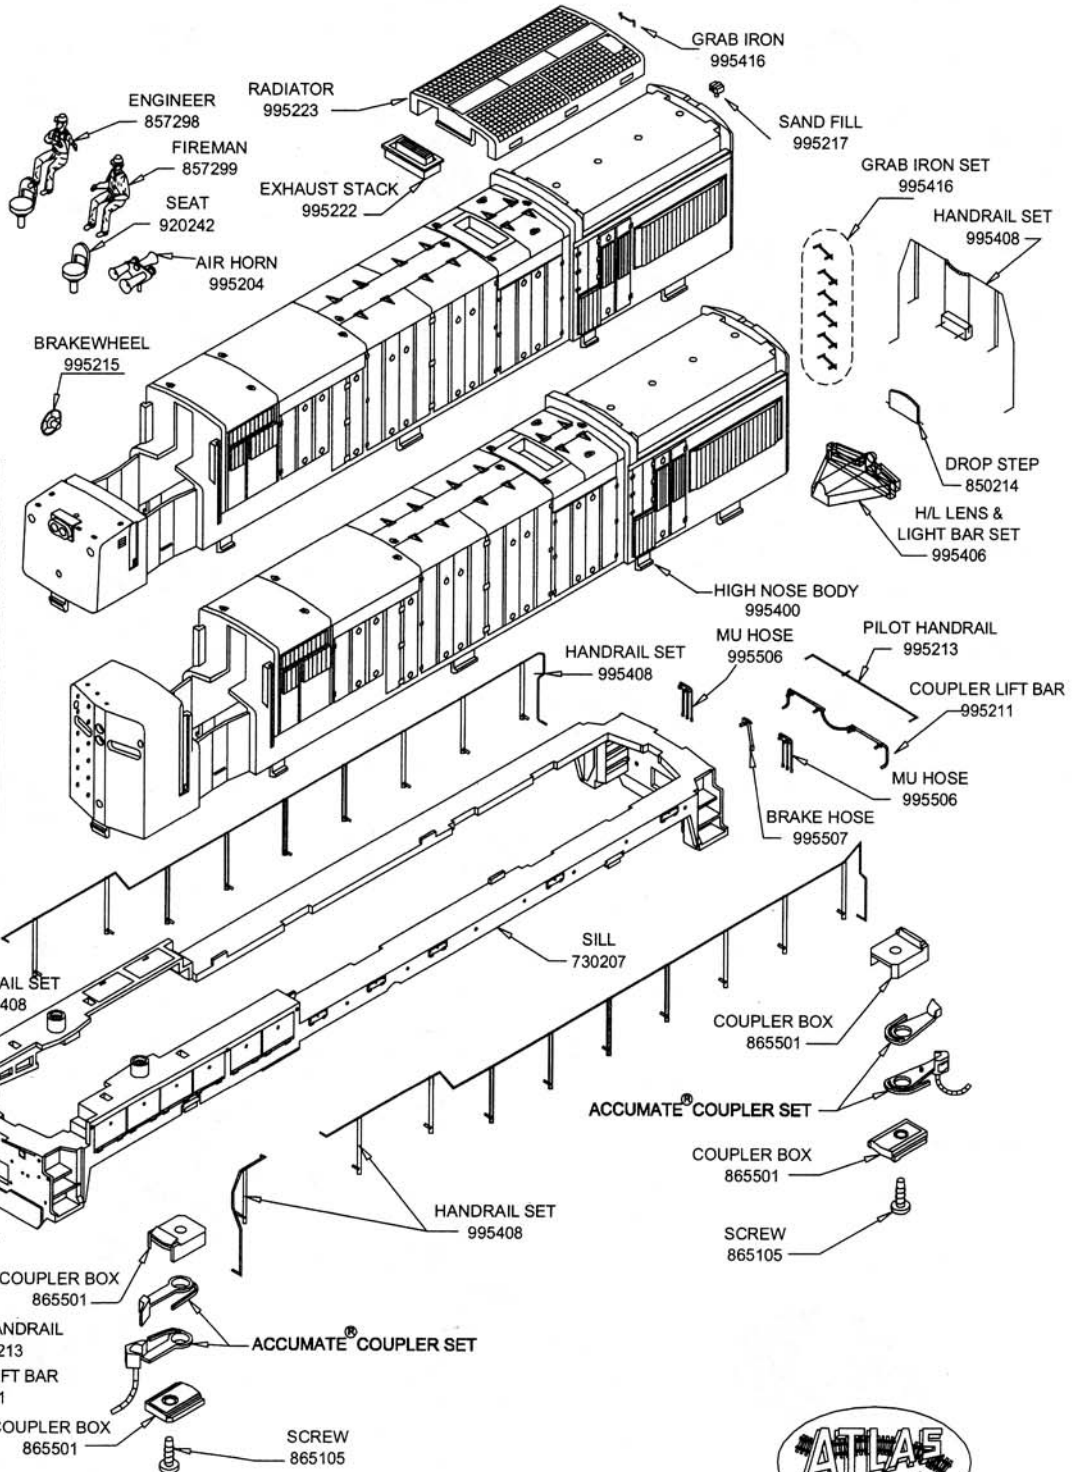

# GE U30B DIESEL LOCO H0 SCALE