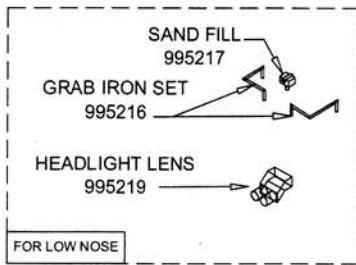

# GE U30B DIESEL LOCO H0 SCALE