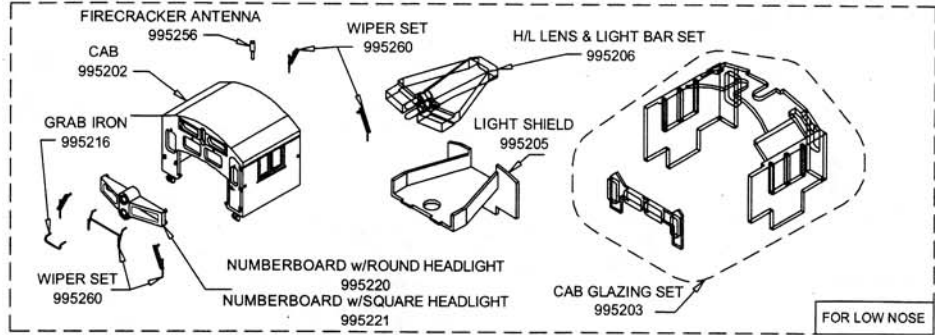

# GE U30B DIESEL LOCO H0 SCALE