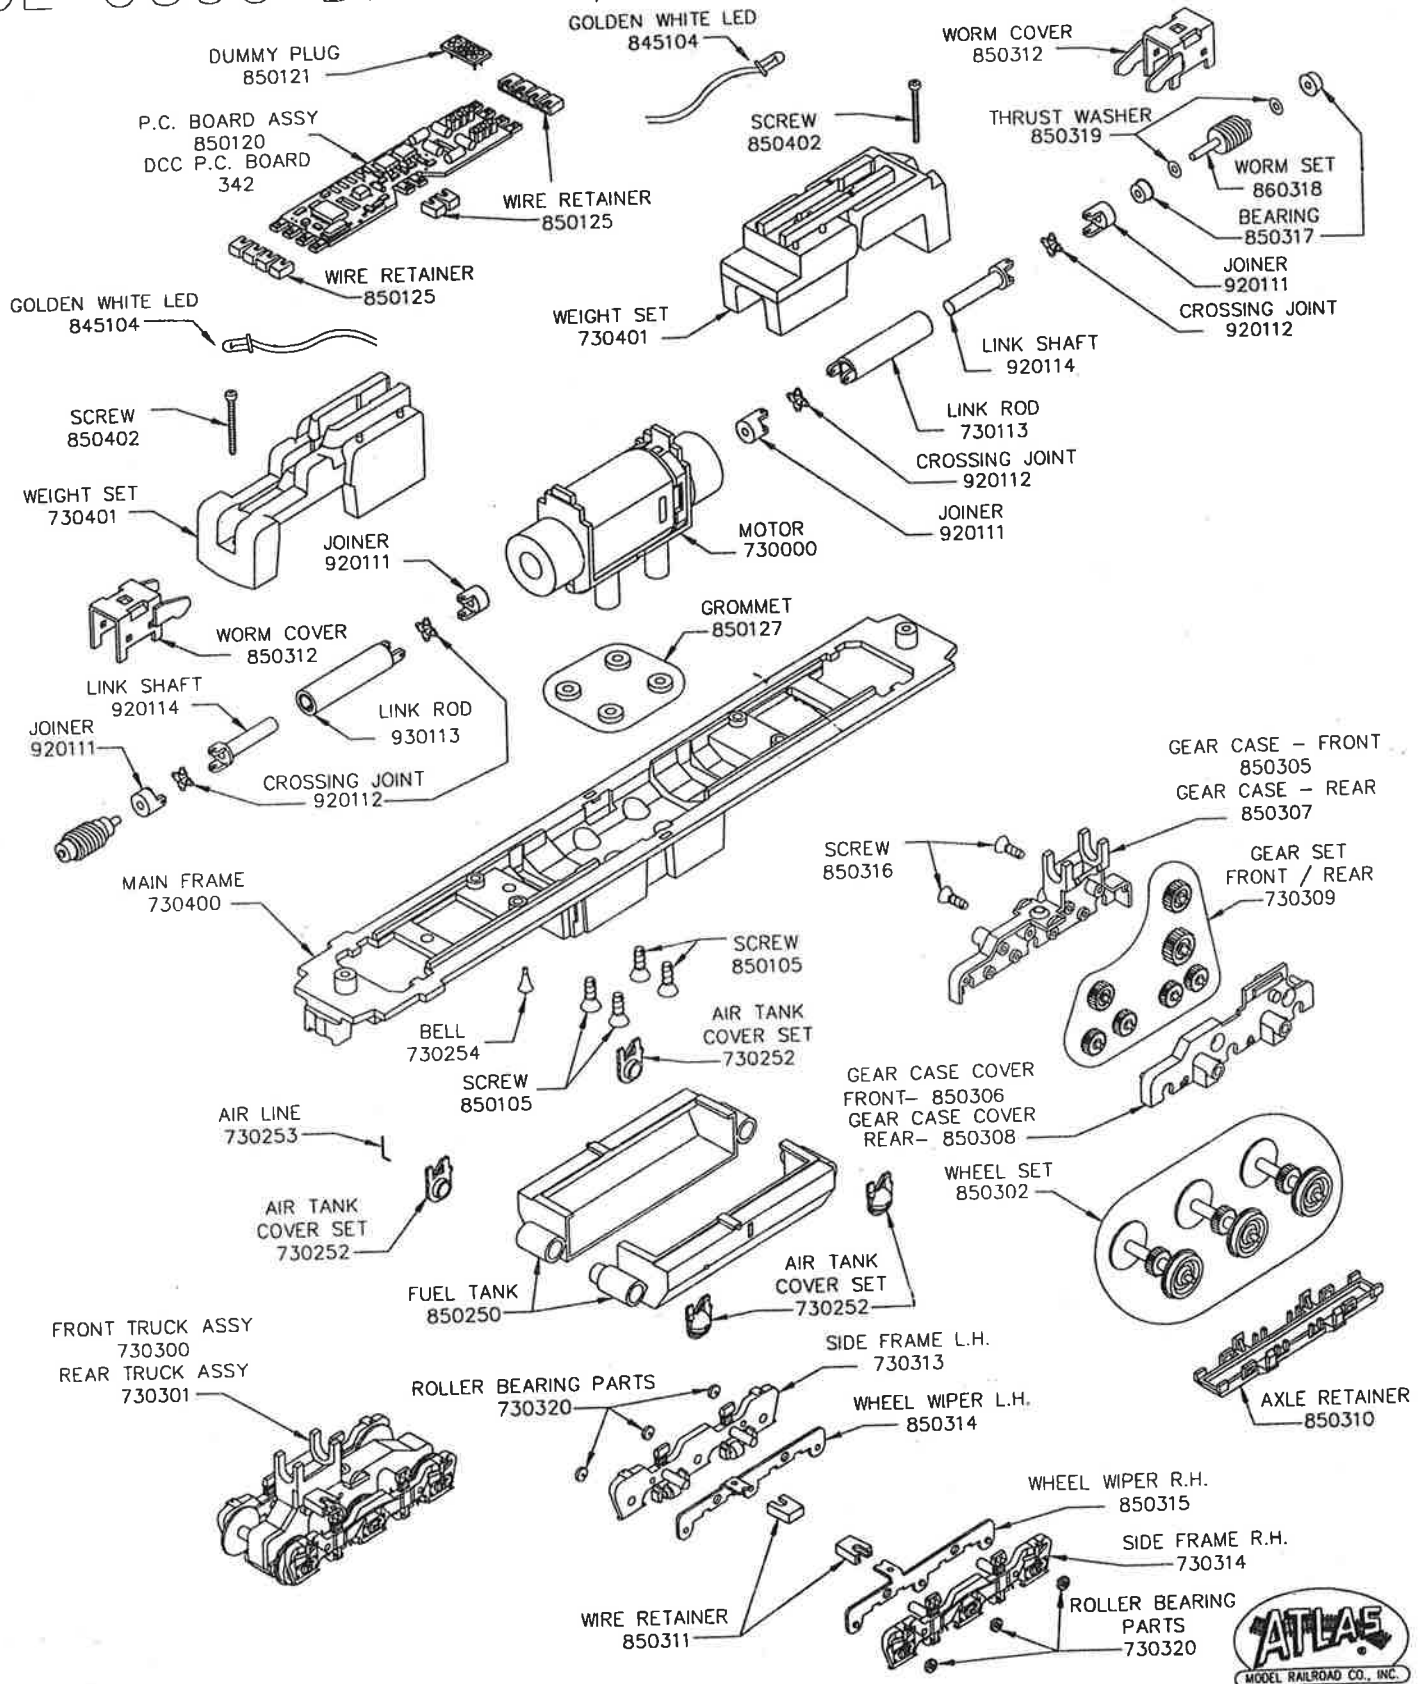

# GE U30C DIESEL LOCO PH.3 H0 SCALE

Atlas Model Railroad Co., Inc. • 378 Florence Ave. • Hillside, NJ 07205 • U.S.A.

1173-PI01R1

# GE U30C DIESEL LOCO PH.3 H0 SCALE

Atlas Model Railroad Co., Inc. • 378 Florence Ave. • Hillside, NJ 07205 • U.S.A.