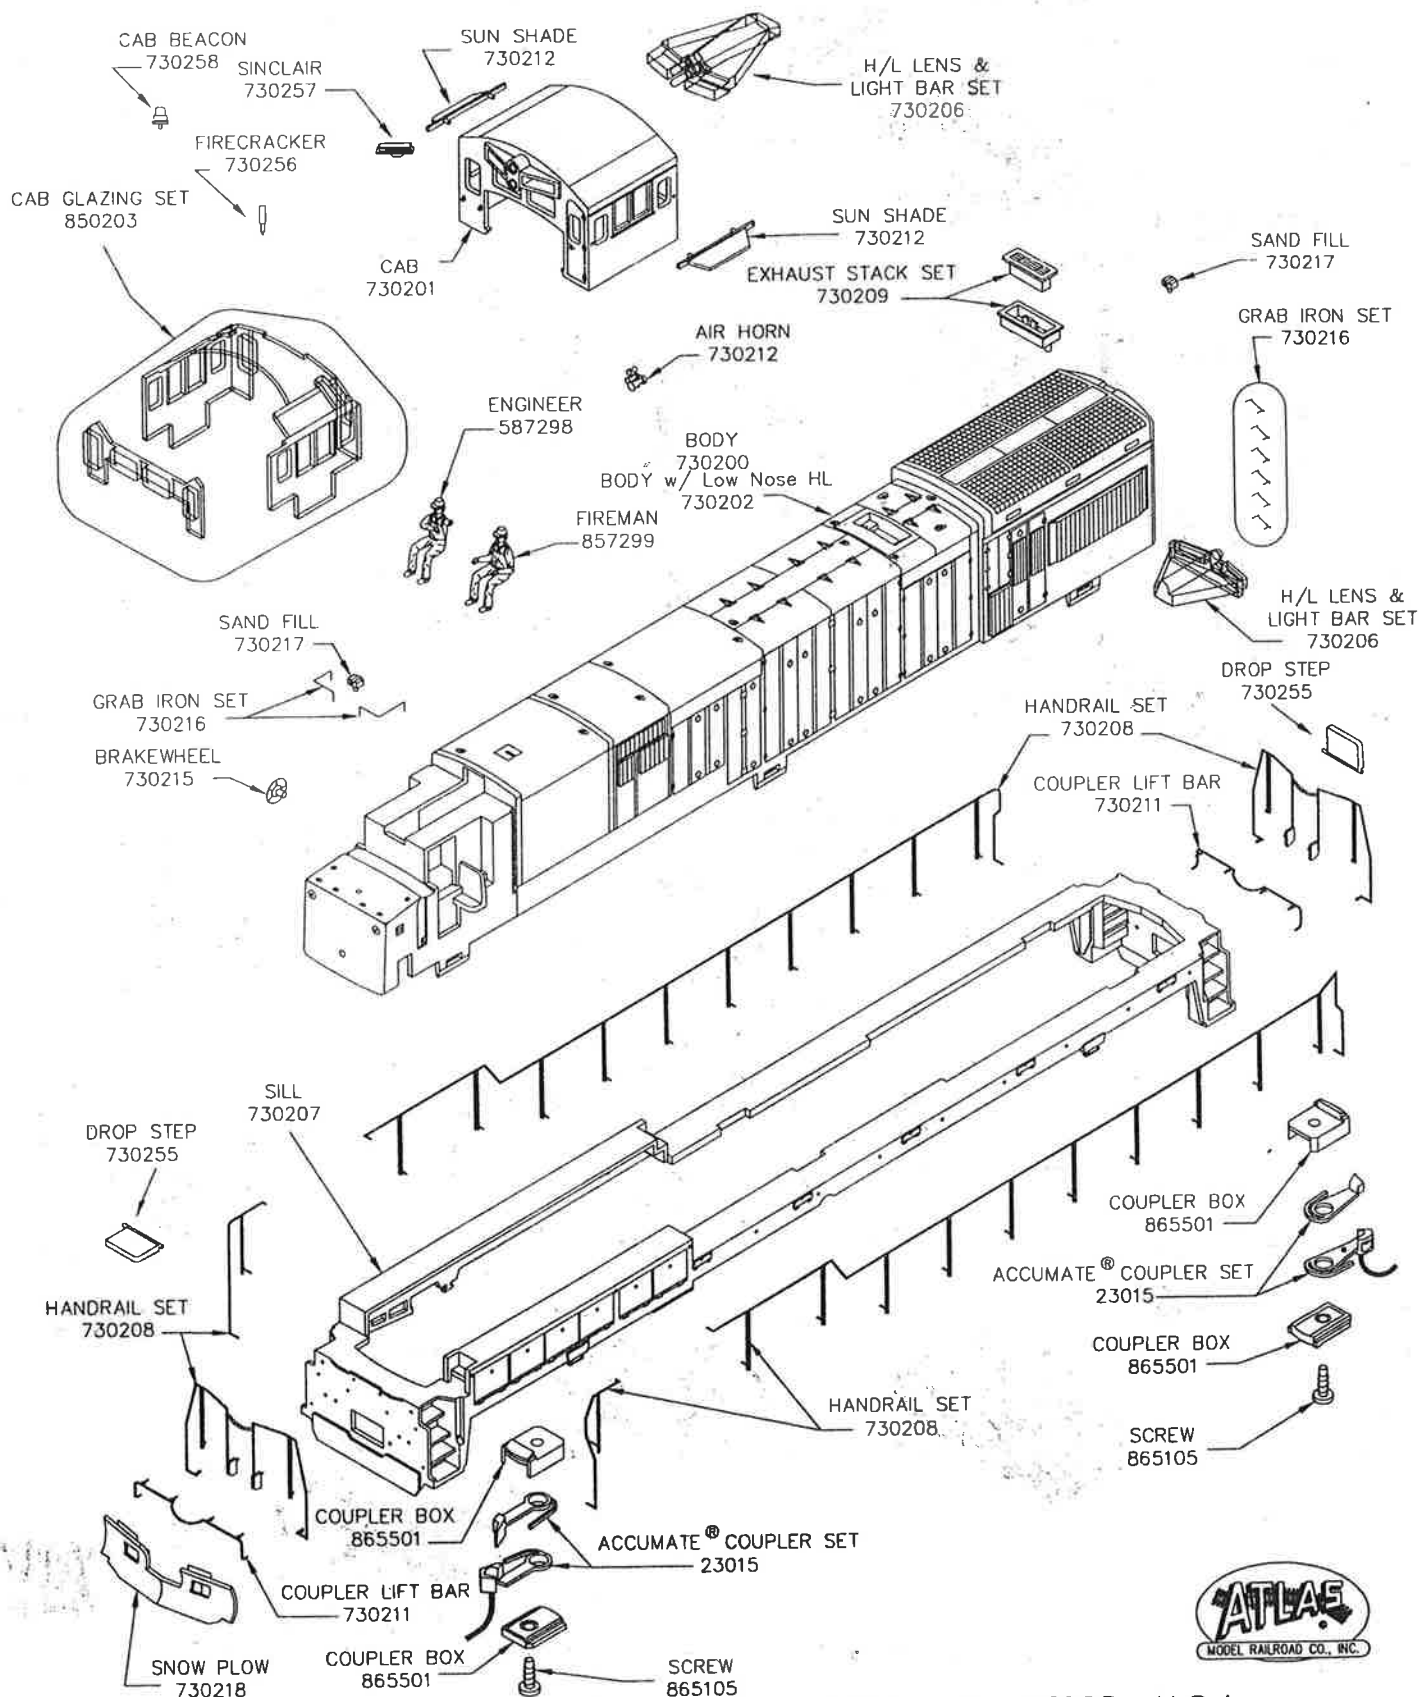

# GE U30C DIESEL LOCO PH.3 H0 SCALE

Atlas Model Railroad Co., Inc. • 378 Florence Ave. • Hillside, NJ 07205 • U.S.A.

1173-PI01R1

# GE U30C DIESEL LOCO PH.3 H0 SCALE

Atlas Model Railroad Co., Inc. • 378 Florence Ave. • Hillside, NJ 07205 • U.S.A.