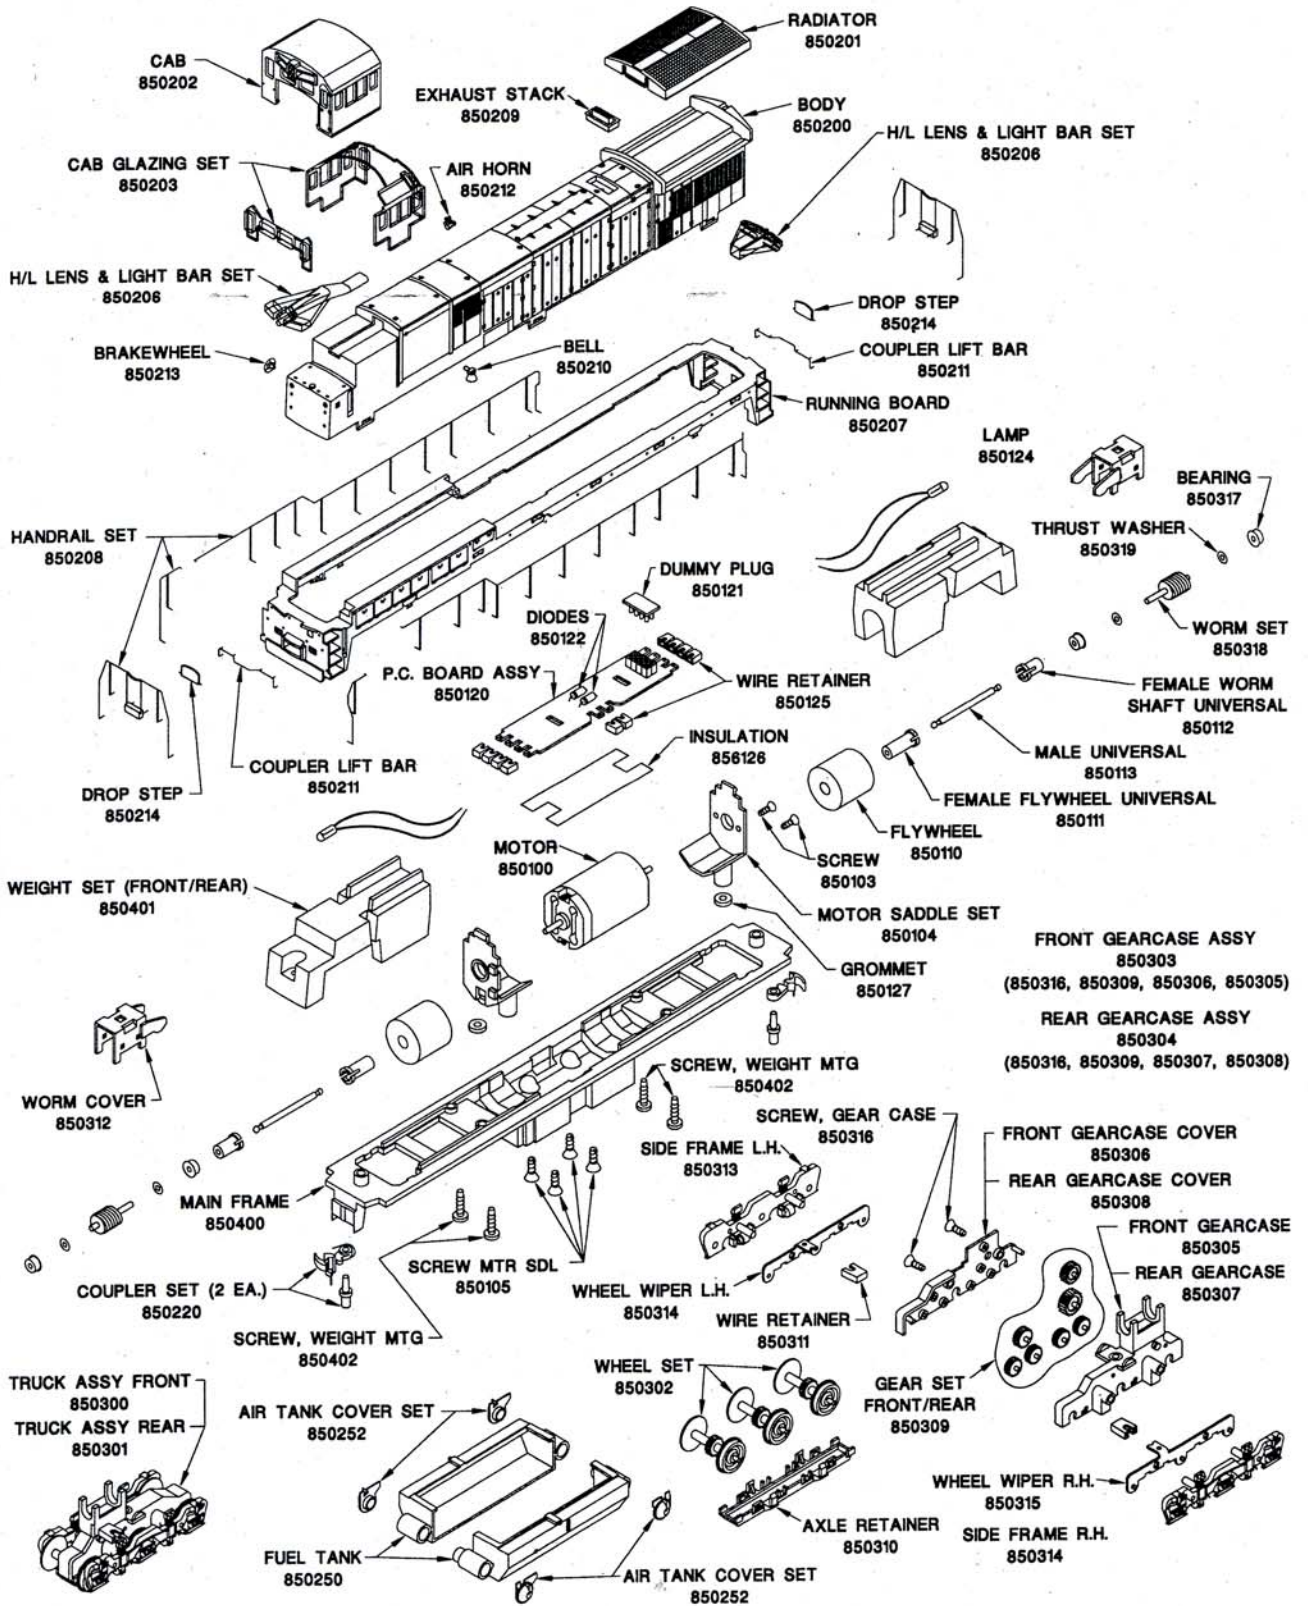

# GE U33C/U36C DIESEL LOCO HO SCALE

Atlas Model Railroad Co., Inc. warrants that this locomotive will be free from defects in material and workmanship for a period of ninety days from the date of purchase. If this locomotive fails during the warranty period, carefully pack the assembled item in the original carton, together with the dated sales receipt, and return to: Atlas Model Railroad Co., Inc., 378 Florence Ave., Hillside, NJ 07205. Defects due to misuse, improper maintenance and/or abuse are not covered by this warranty. This warranty gives you specific legal rights and you may also have other rights which vary from state to state.  
 NOTE: 1) Maximum operational voltage: 12V DC. 2) Additional lubrication at time of purchase is not recommended.