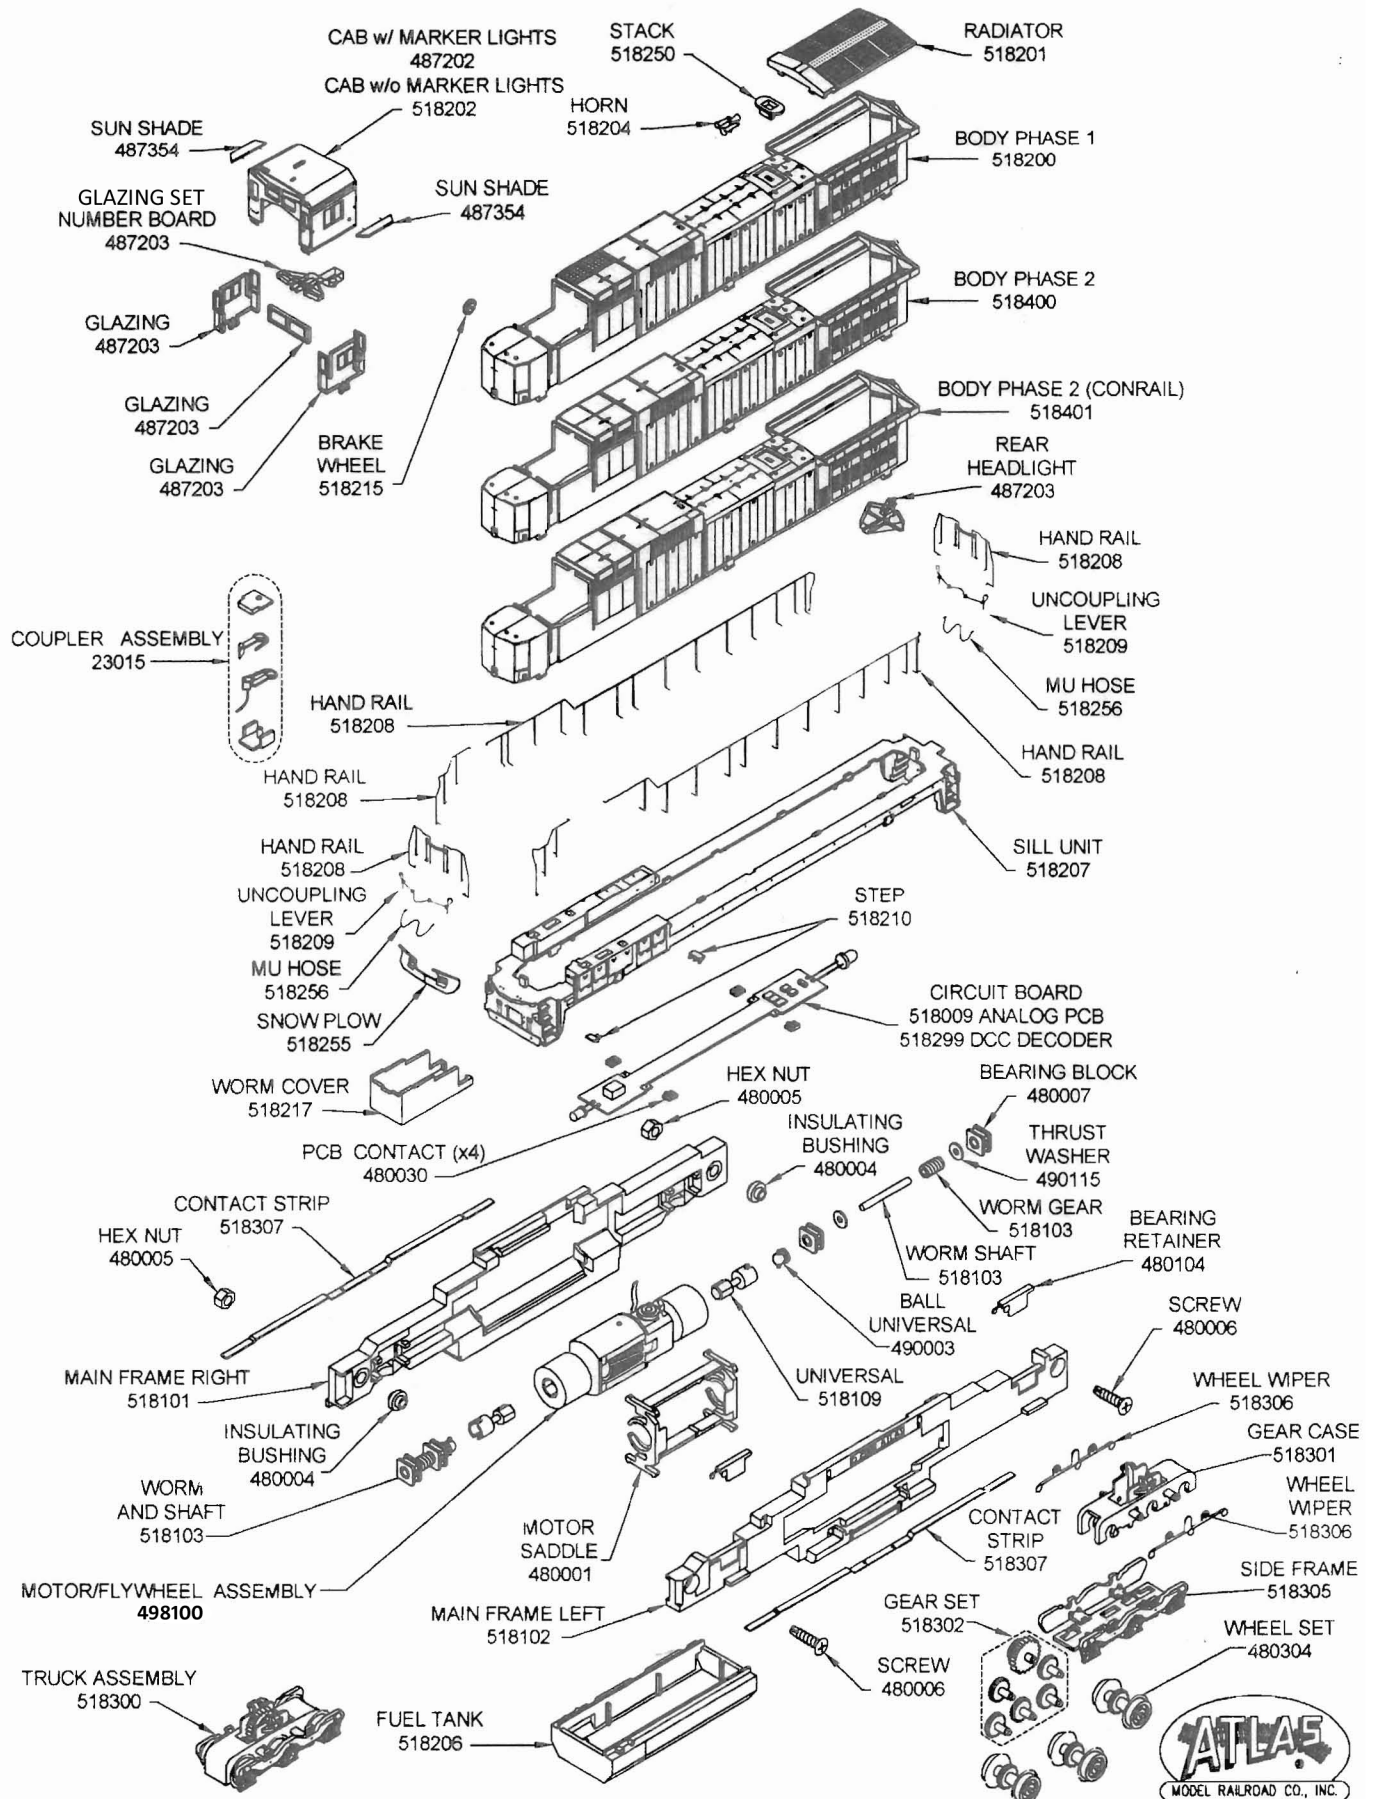

GE DASH 8-40C DIESEL LOCO N SCALE

Atlas Model Railroad Co., Inc. • 378 Florence Ave. • Hillside, NJ 07205 • U.S.A.

<https://shop.atlasrr.com/c-873-pn140.aspx>

2622-PI01