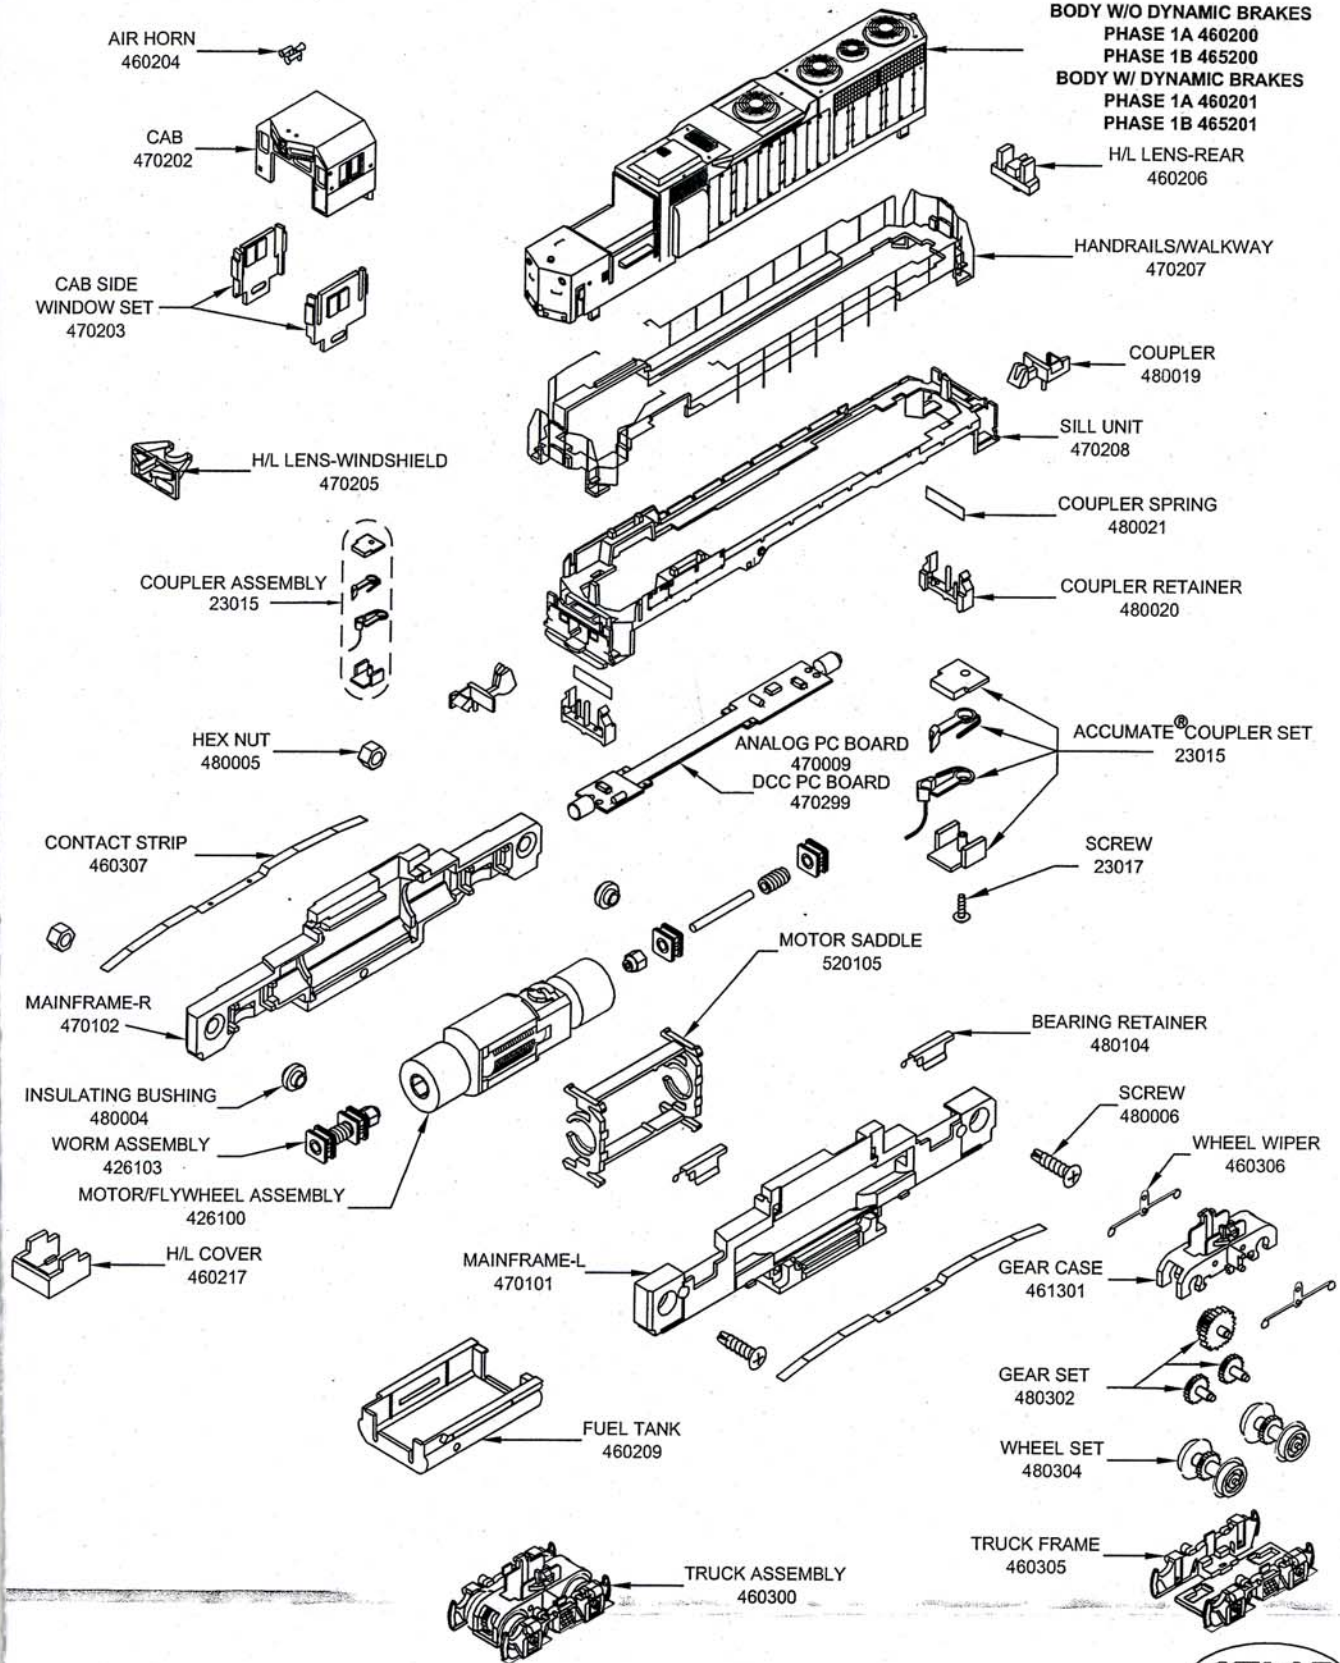

# EMD GP-35 DIESEL LOCO N SCALE

Atlas Model Railroad Co., Inc. • 378 Florence Ave. • Hillside, NJ 07205 • U.S.A.

637-PI01R1