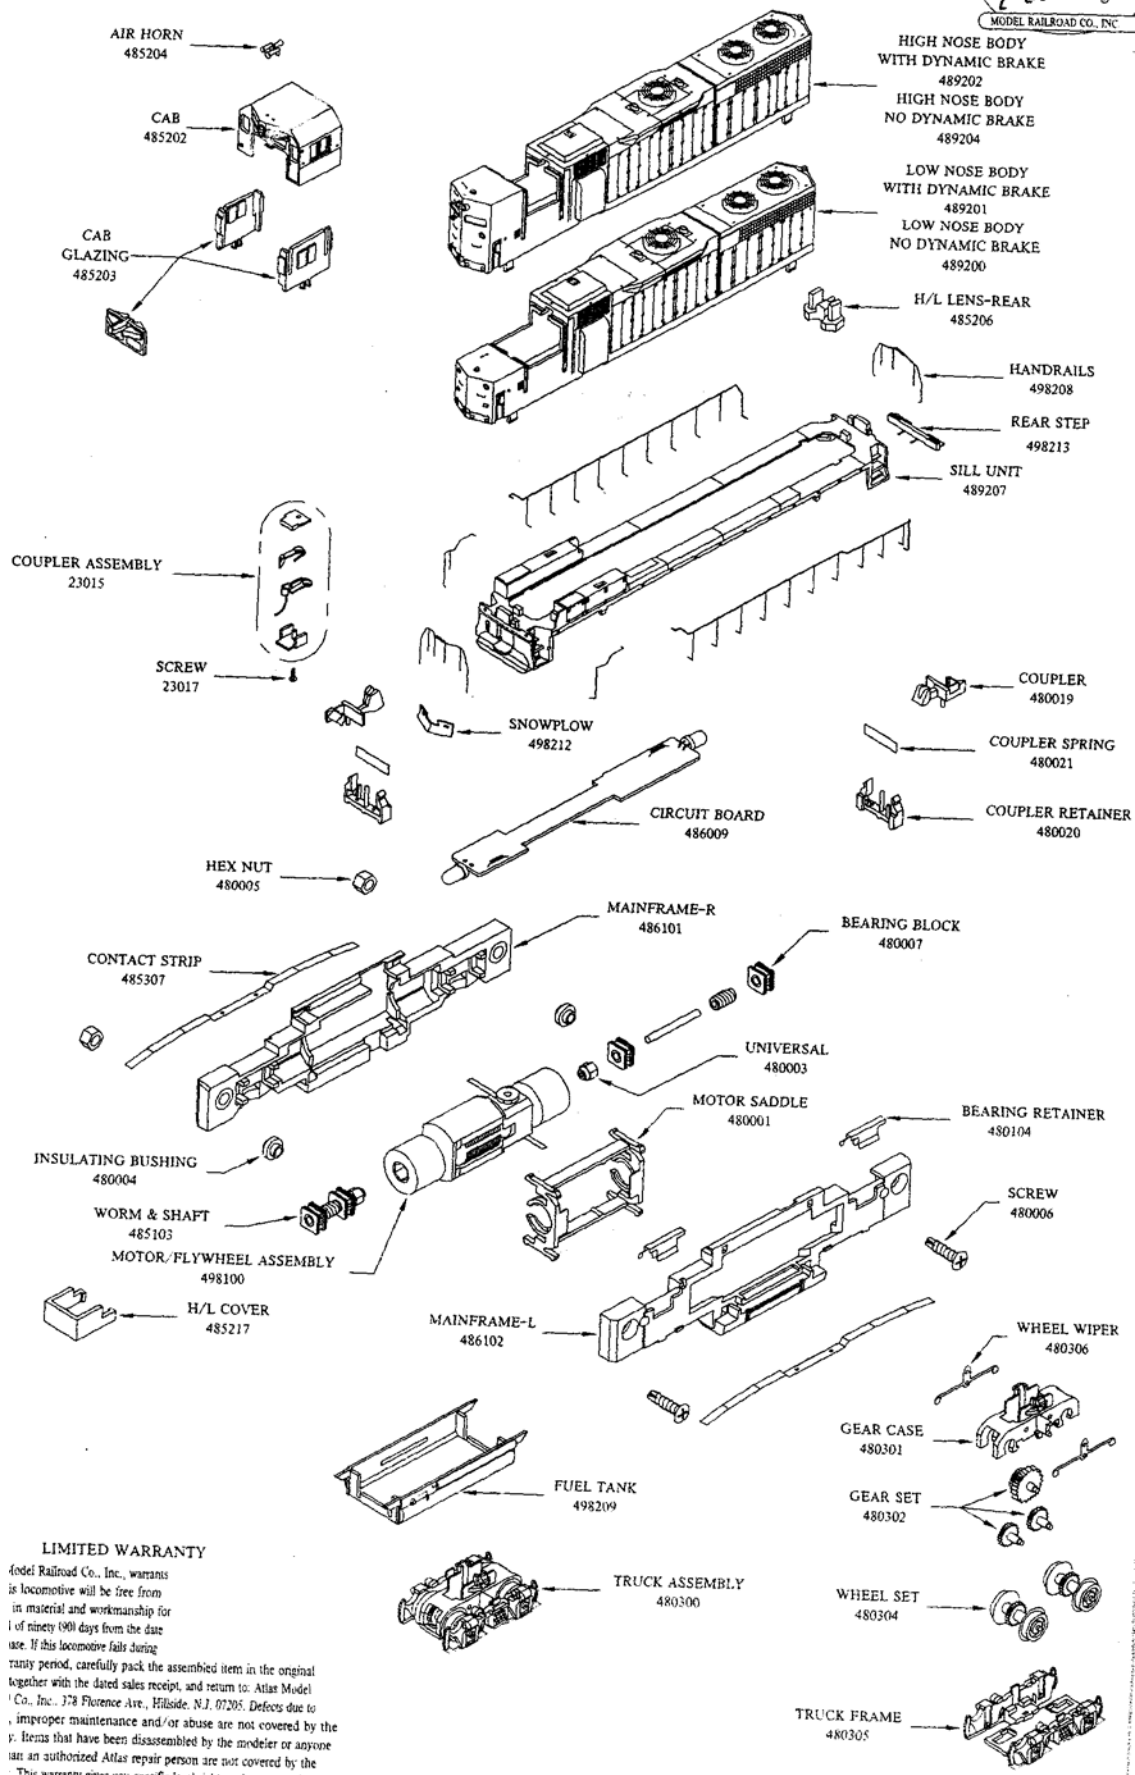

EARLY GP-38 DIESEL LOCOMOTIVE

LIMITED WARRANTY
 Atlas Model Railroad Co., Inc., warrants that this locomotive will be free from defects in material and workmanship for a period of ninety (90) days from the date of purchase. If this locomotive fails during this warranty period, carefully pack the assembled item in the original packaging together with the dated sales receipt, and return to: Atlas Model Railroad Co., Inc., 378 Florence Ave., Hillside, N.J. 07035. Defects due to improper maintenance and/or abuse are not covered by this warranty. Items that have been disassembled by the modeler or anyone other than an authorized Atlas repair person are not covered by this warranty. This warranty gives you specific legal rights and you may also have other rights which vary from state to state.
NOTE
 Minimum operational voltage: 12V DC
 Initial lubrication at time of purchase is not recommended.

N SCALE

P/N: 645-1103