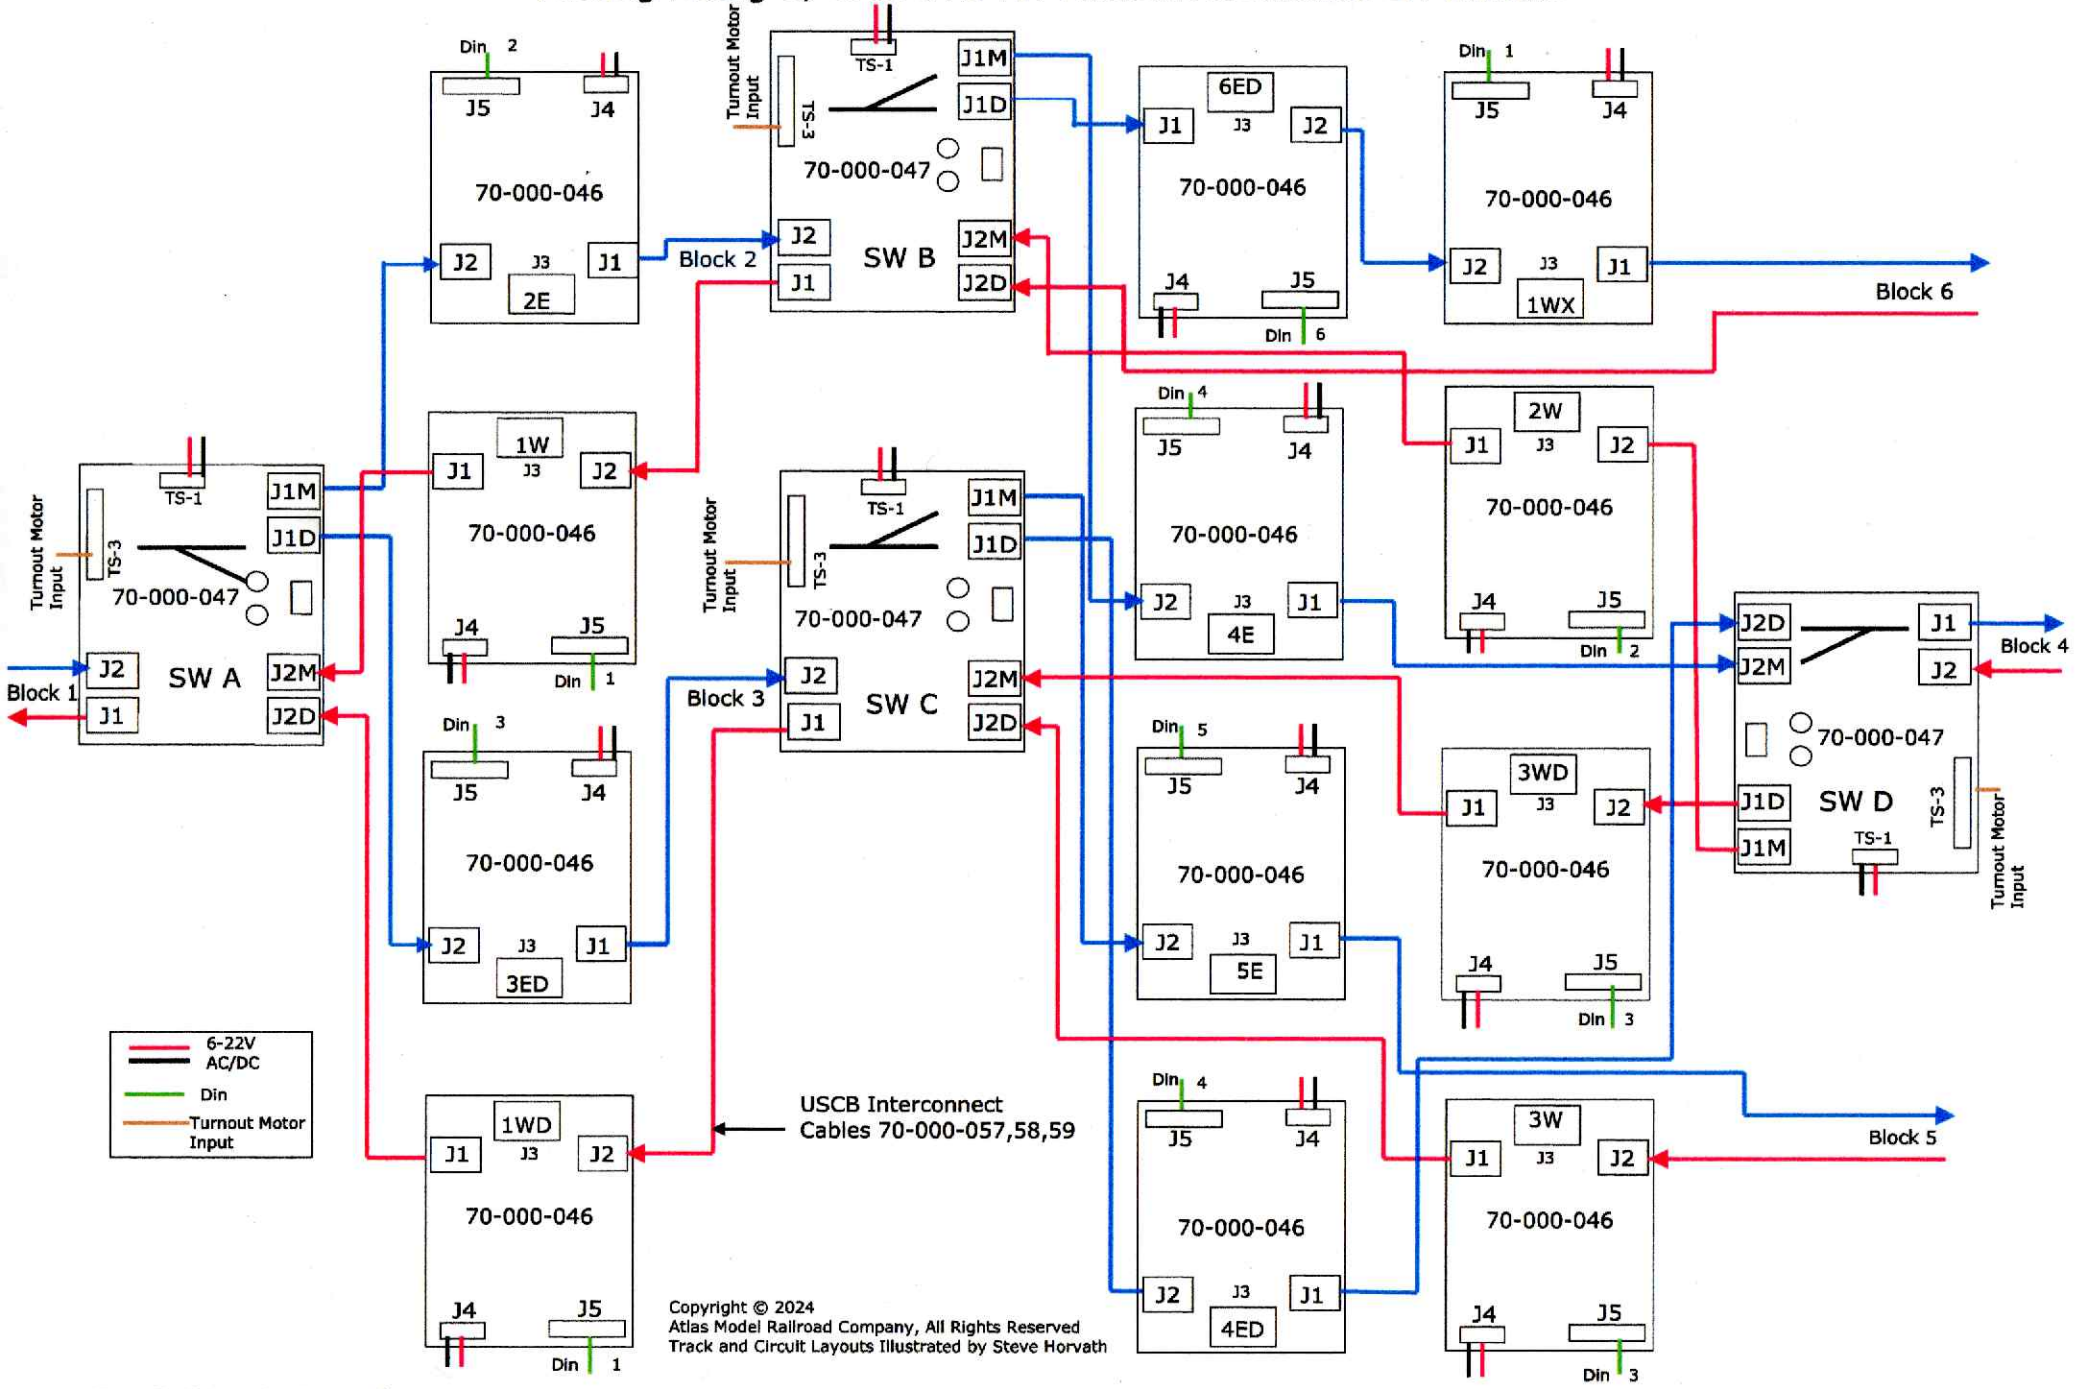

Passing Siding w/ Crossover LH Turnouts & Junction LH Turnout

B-13 Circuit Board Layout

Copyright © 2024
 Atlas Model Railroad Company, All Rights Reserved
 Track and Circuit Layouts Illustrated by Steve Horvath