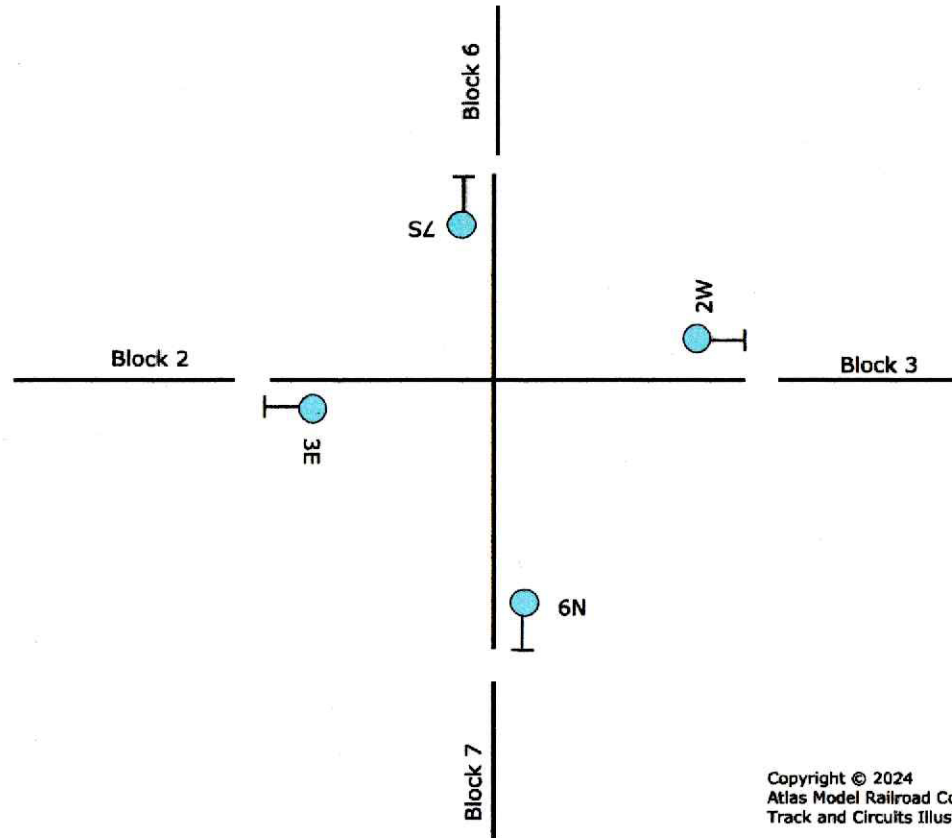

SP-1 Crossing Interlock

Copyright © 2024
Atlas Model Railroad Company, All rights Reserved
Track and Circuits Illustrated by Steve Horvath