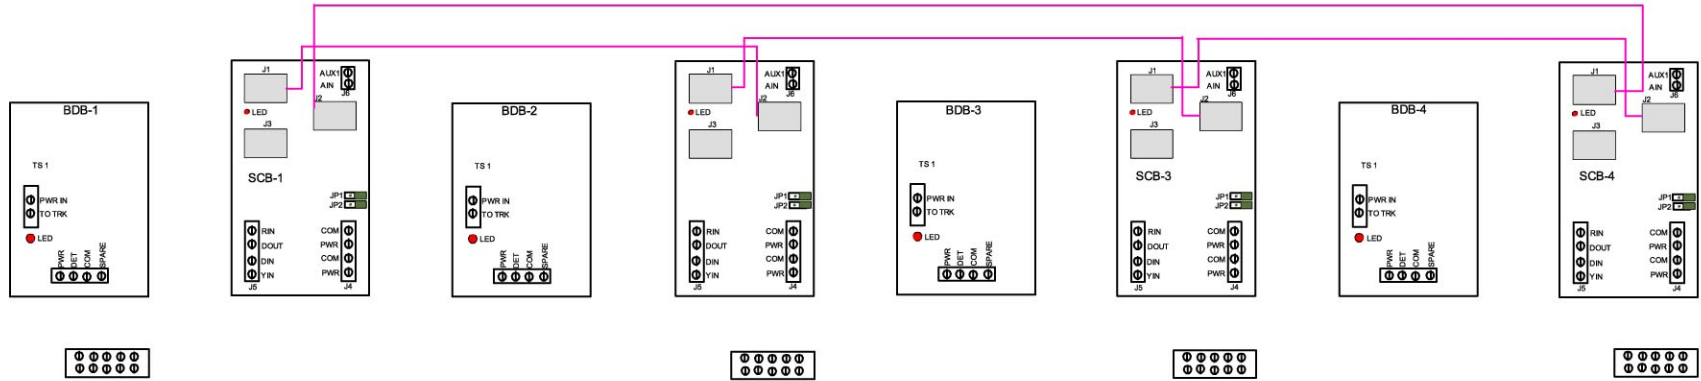

□ WIRING FOR INTEGRATED SIGNAL MODE

TS-5