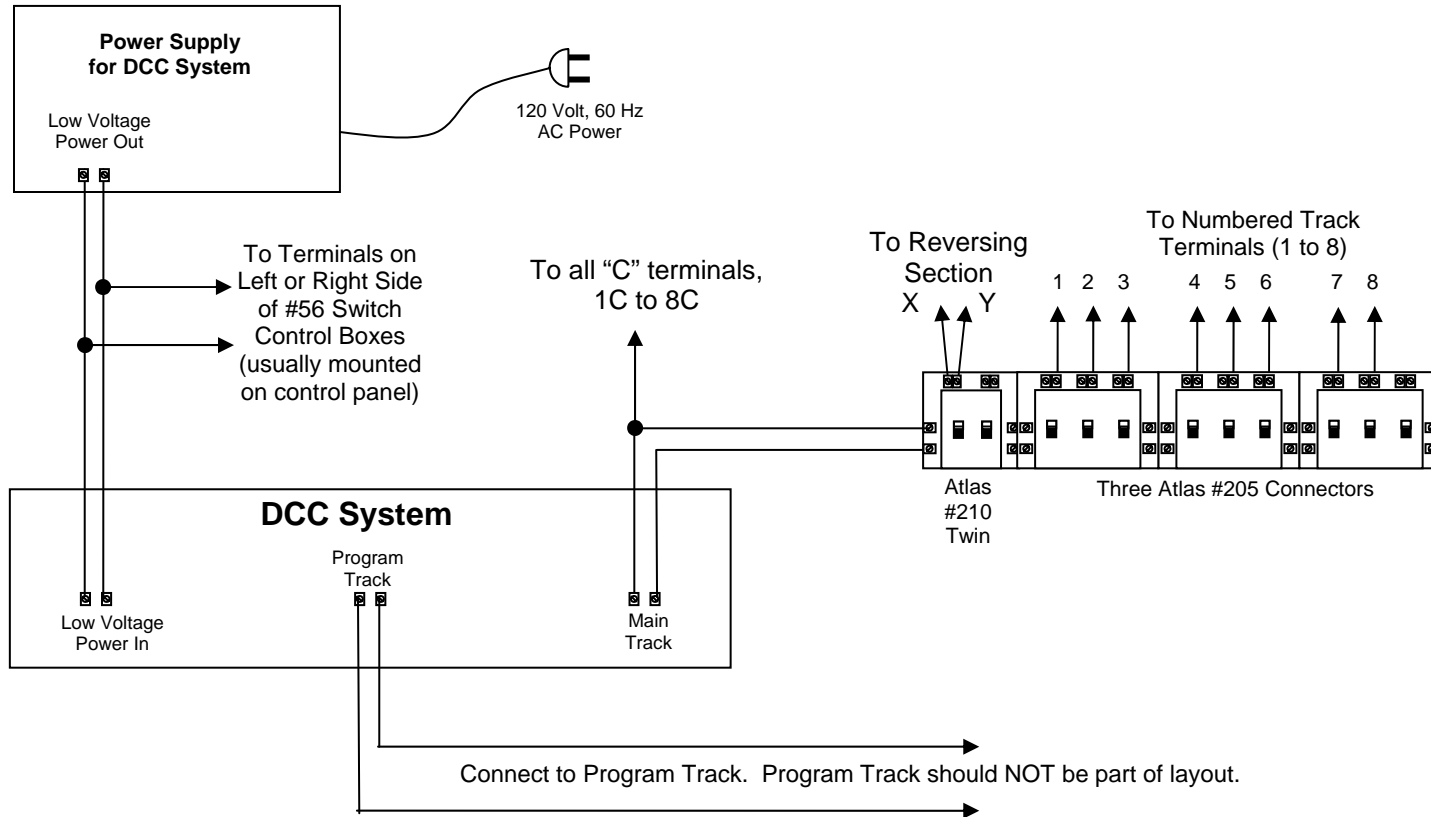

## Basic DCC Wiring for Atlas Layout HO-11 (With Manual Control of Reversing Section)

12/20/2010