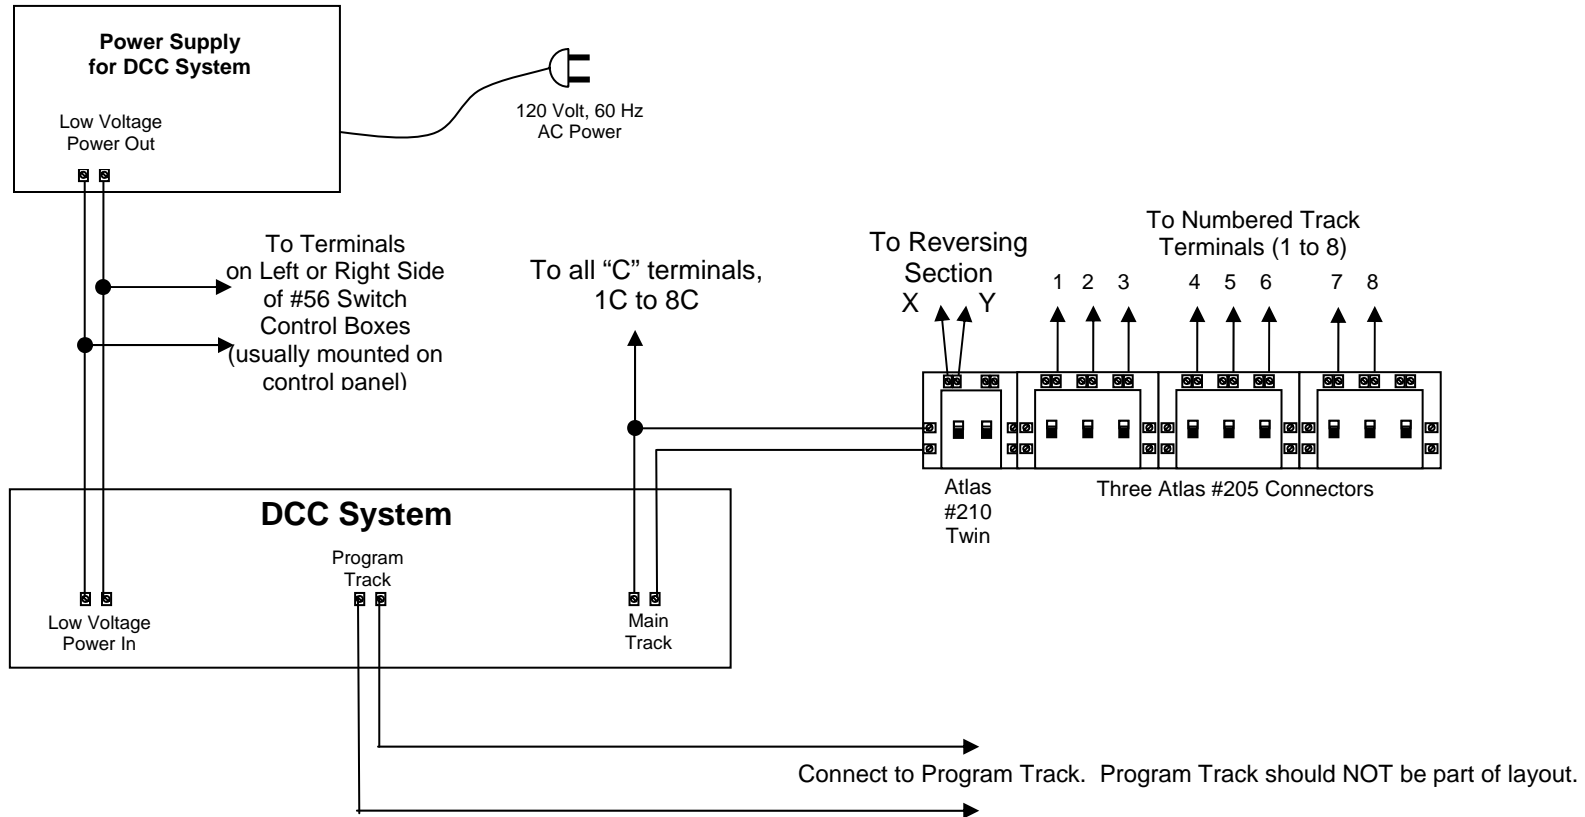

## Basic DCC Wiring for Atlas Layout HO-12 (With Manual Control of Reversing Section)

12/20/2010