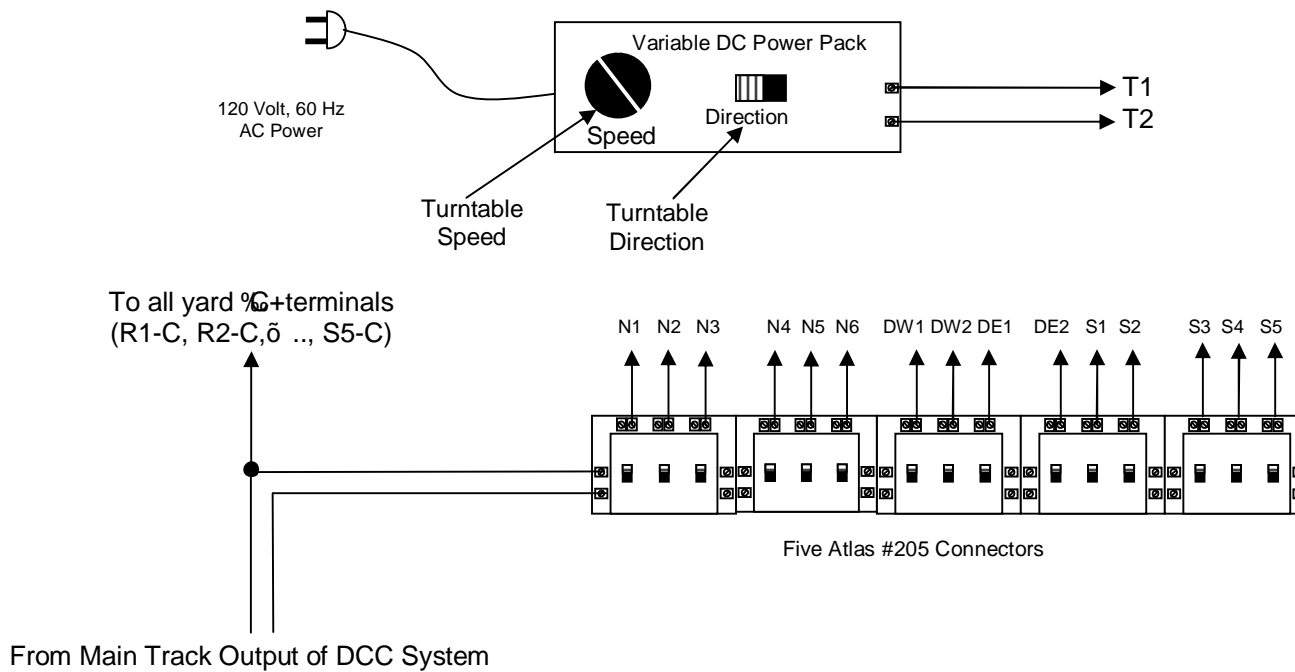

Basic DCC Wiring for Yard Control Panel of Atlas Layout HO-36

JHM 05/05/2011