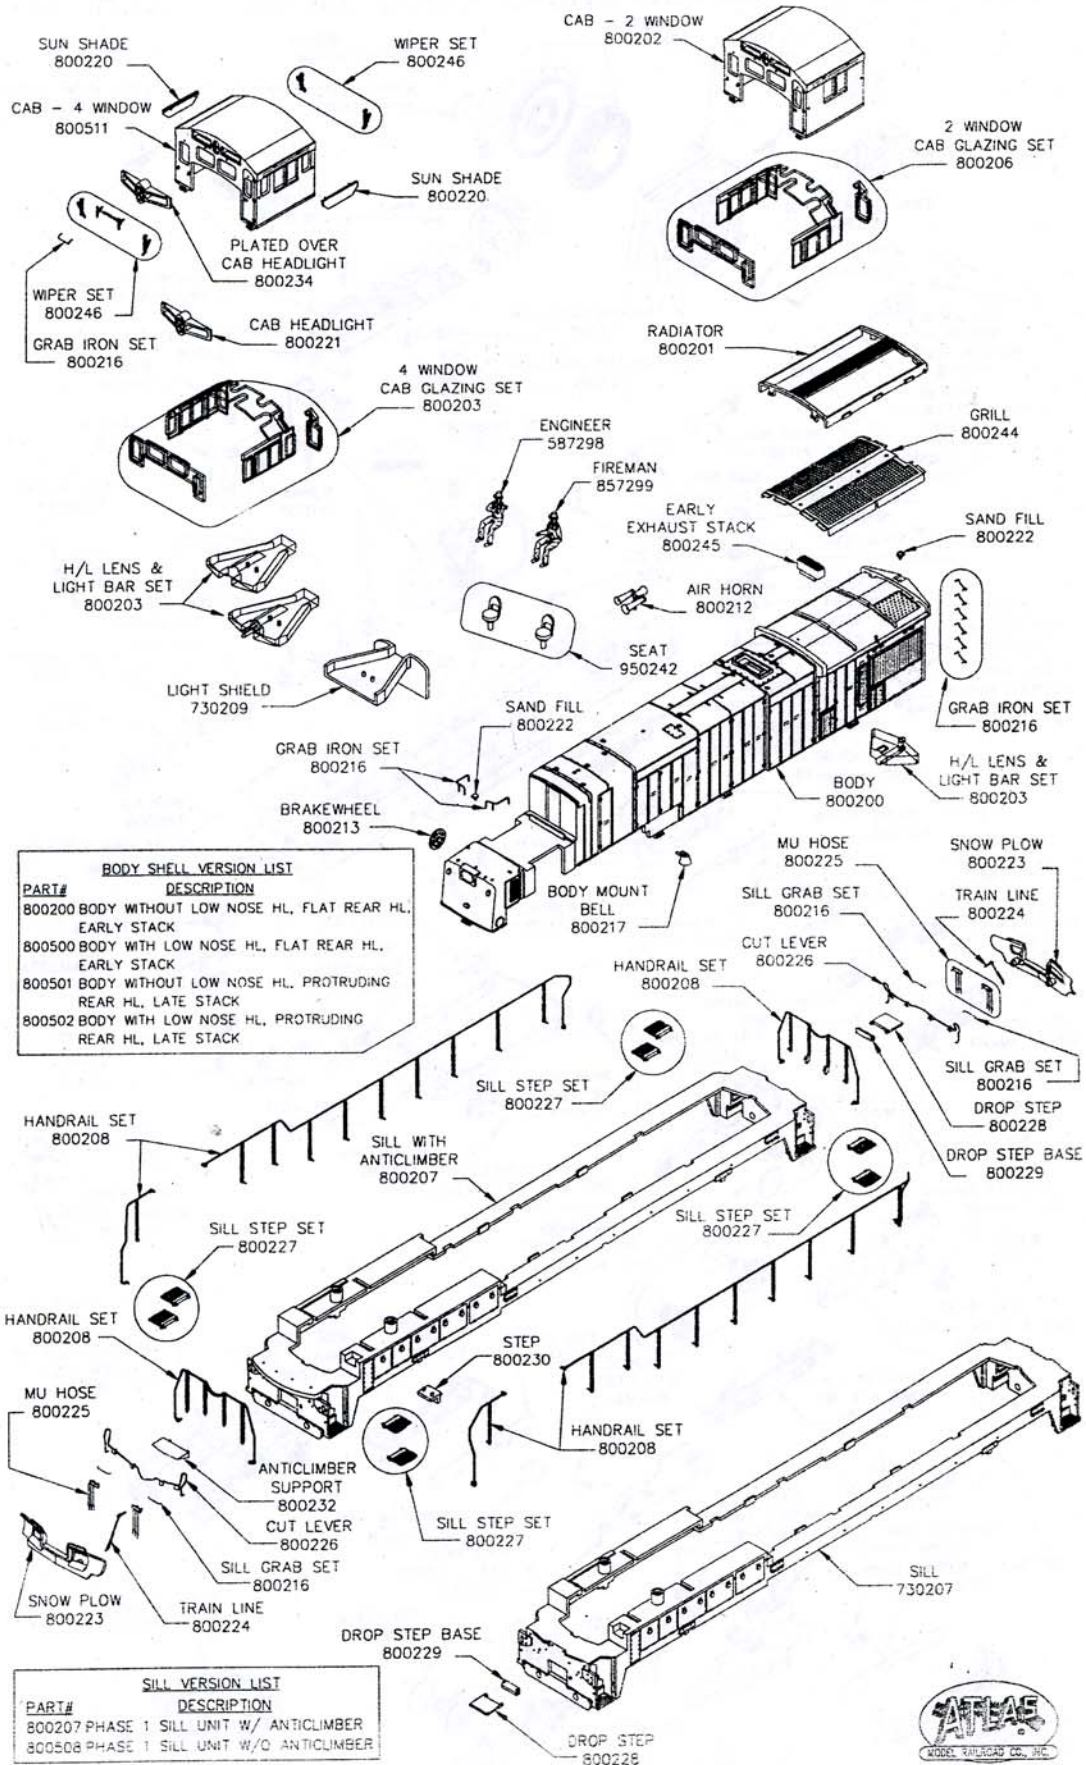

GE B23-7 DIESEL LOCO SOUND VERSION H0 SCALE

# GE B23-7 DIESEL LOCO SOUND VERSION HO SCALE