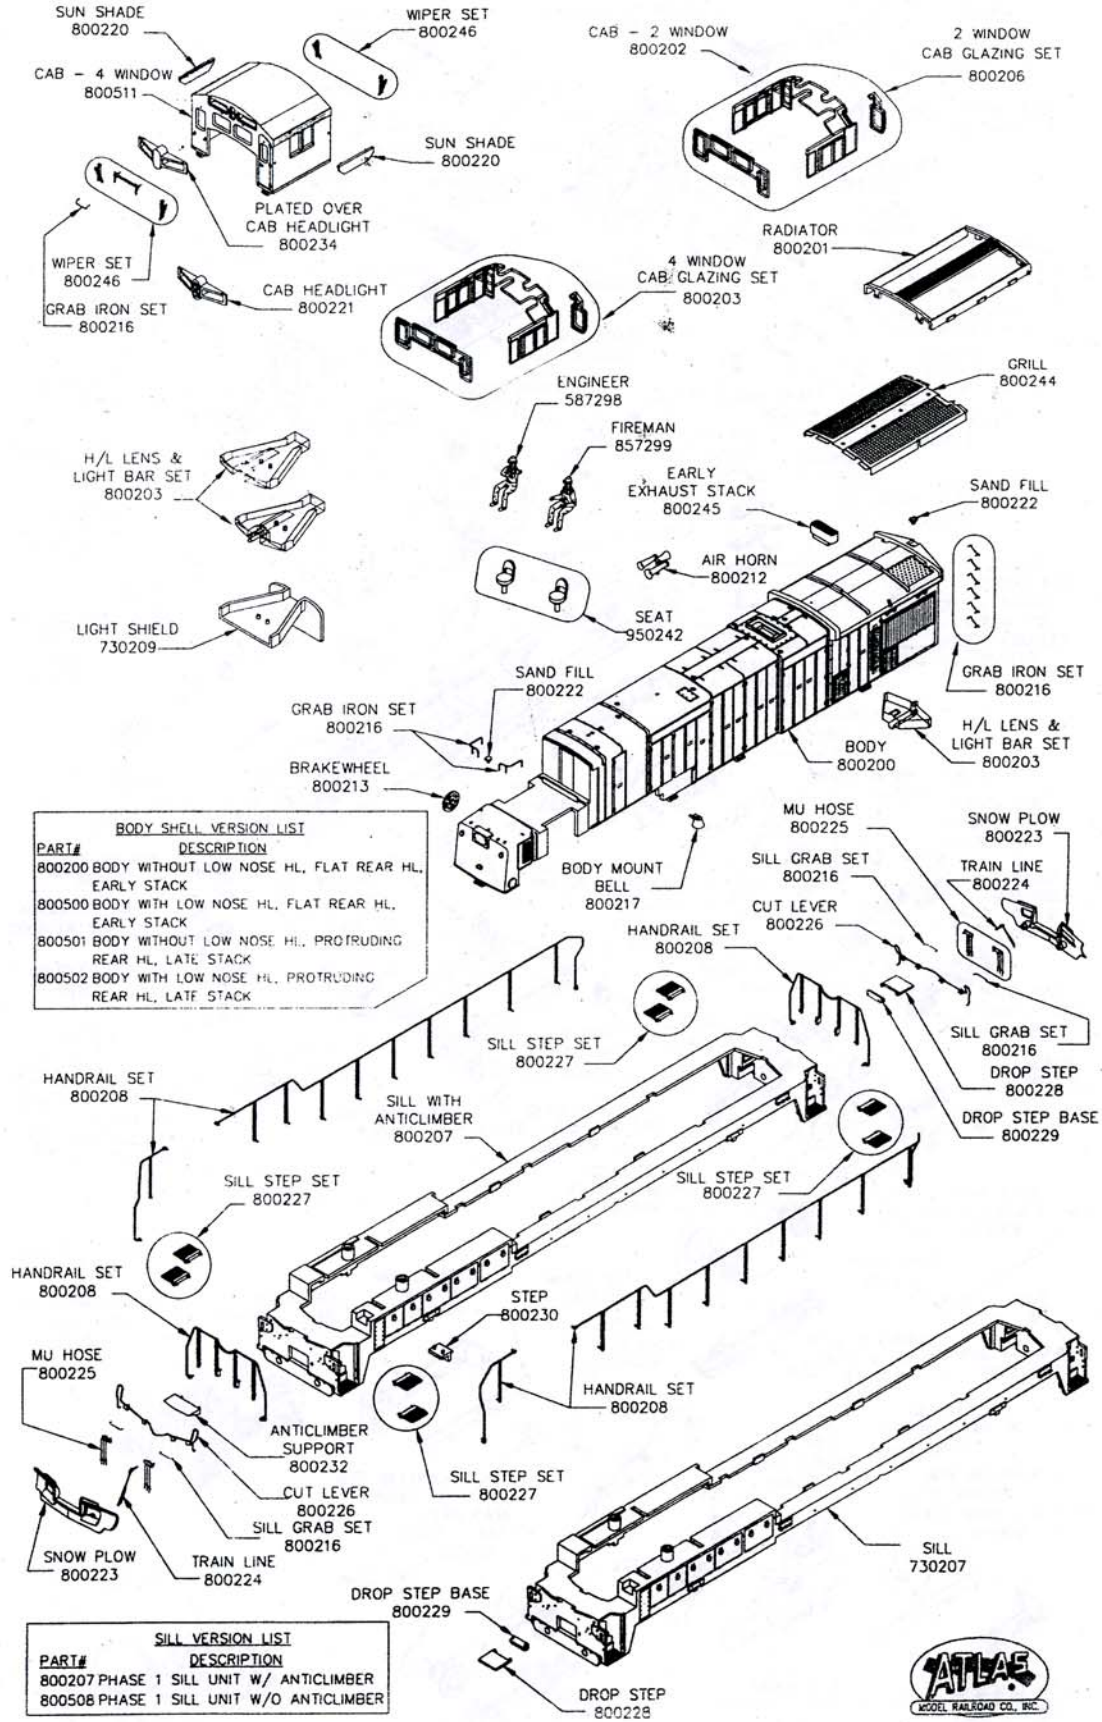

GE B23-7 DIESEL LOCO ANALOG VERSION HO SCALE

GE B23-7 DIESEL LOCO ANALOG VERSION HO SCALE