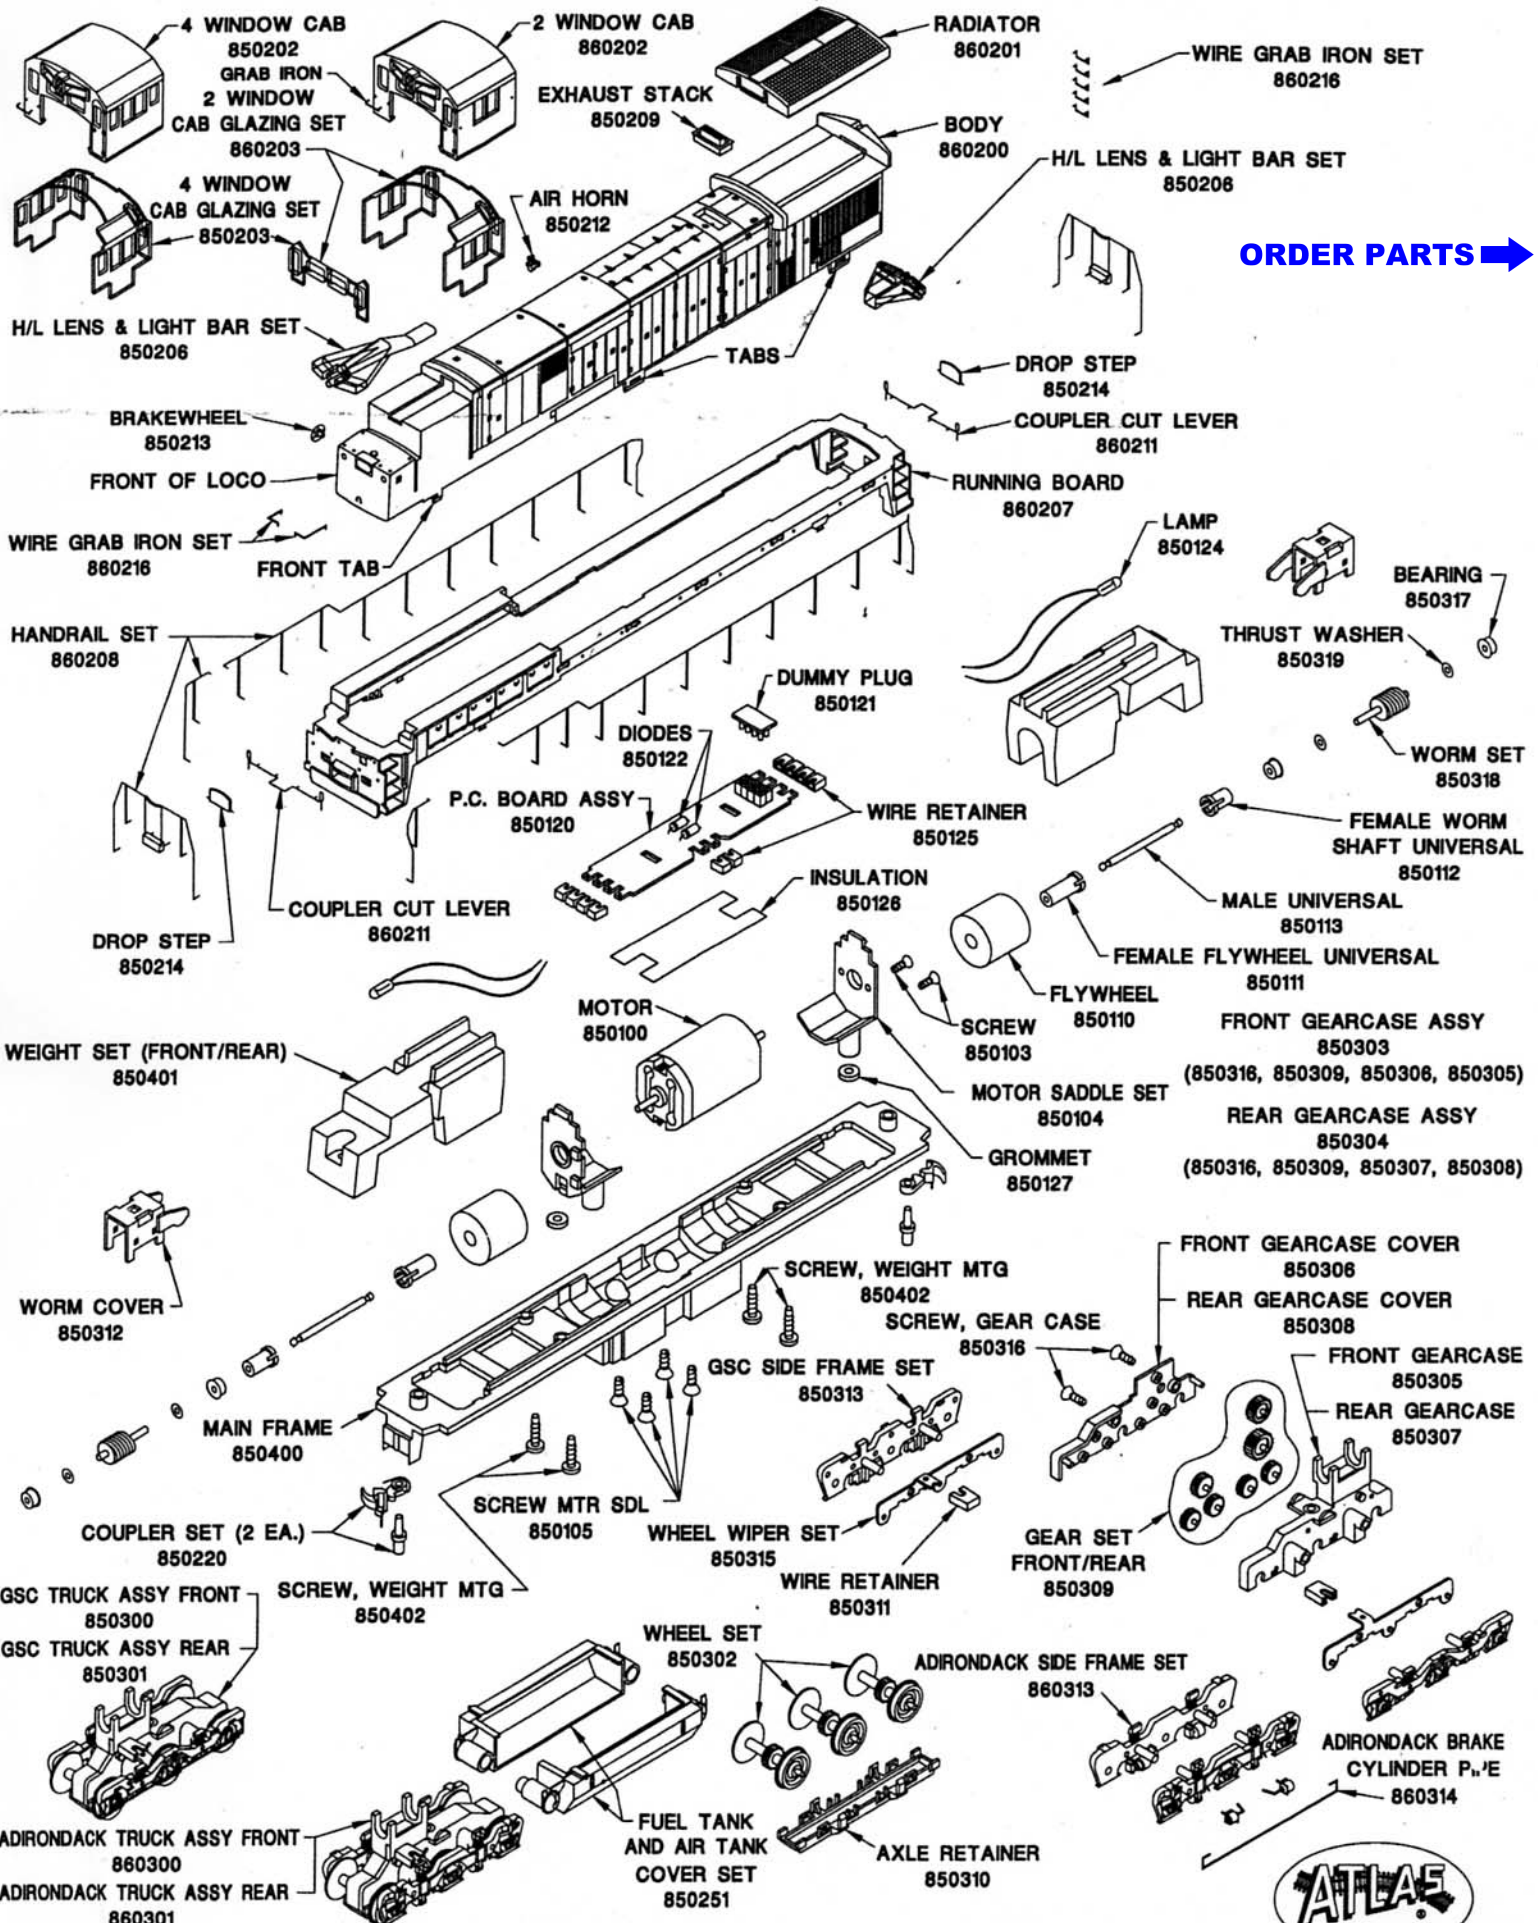

# GE C30-7 DIESEL LOCO H0 SCALE

**ORDER PARTS** →