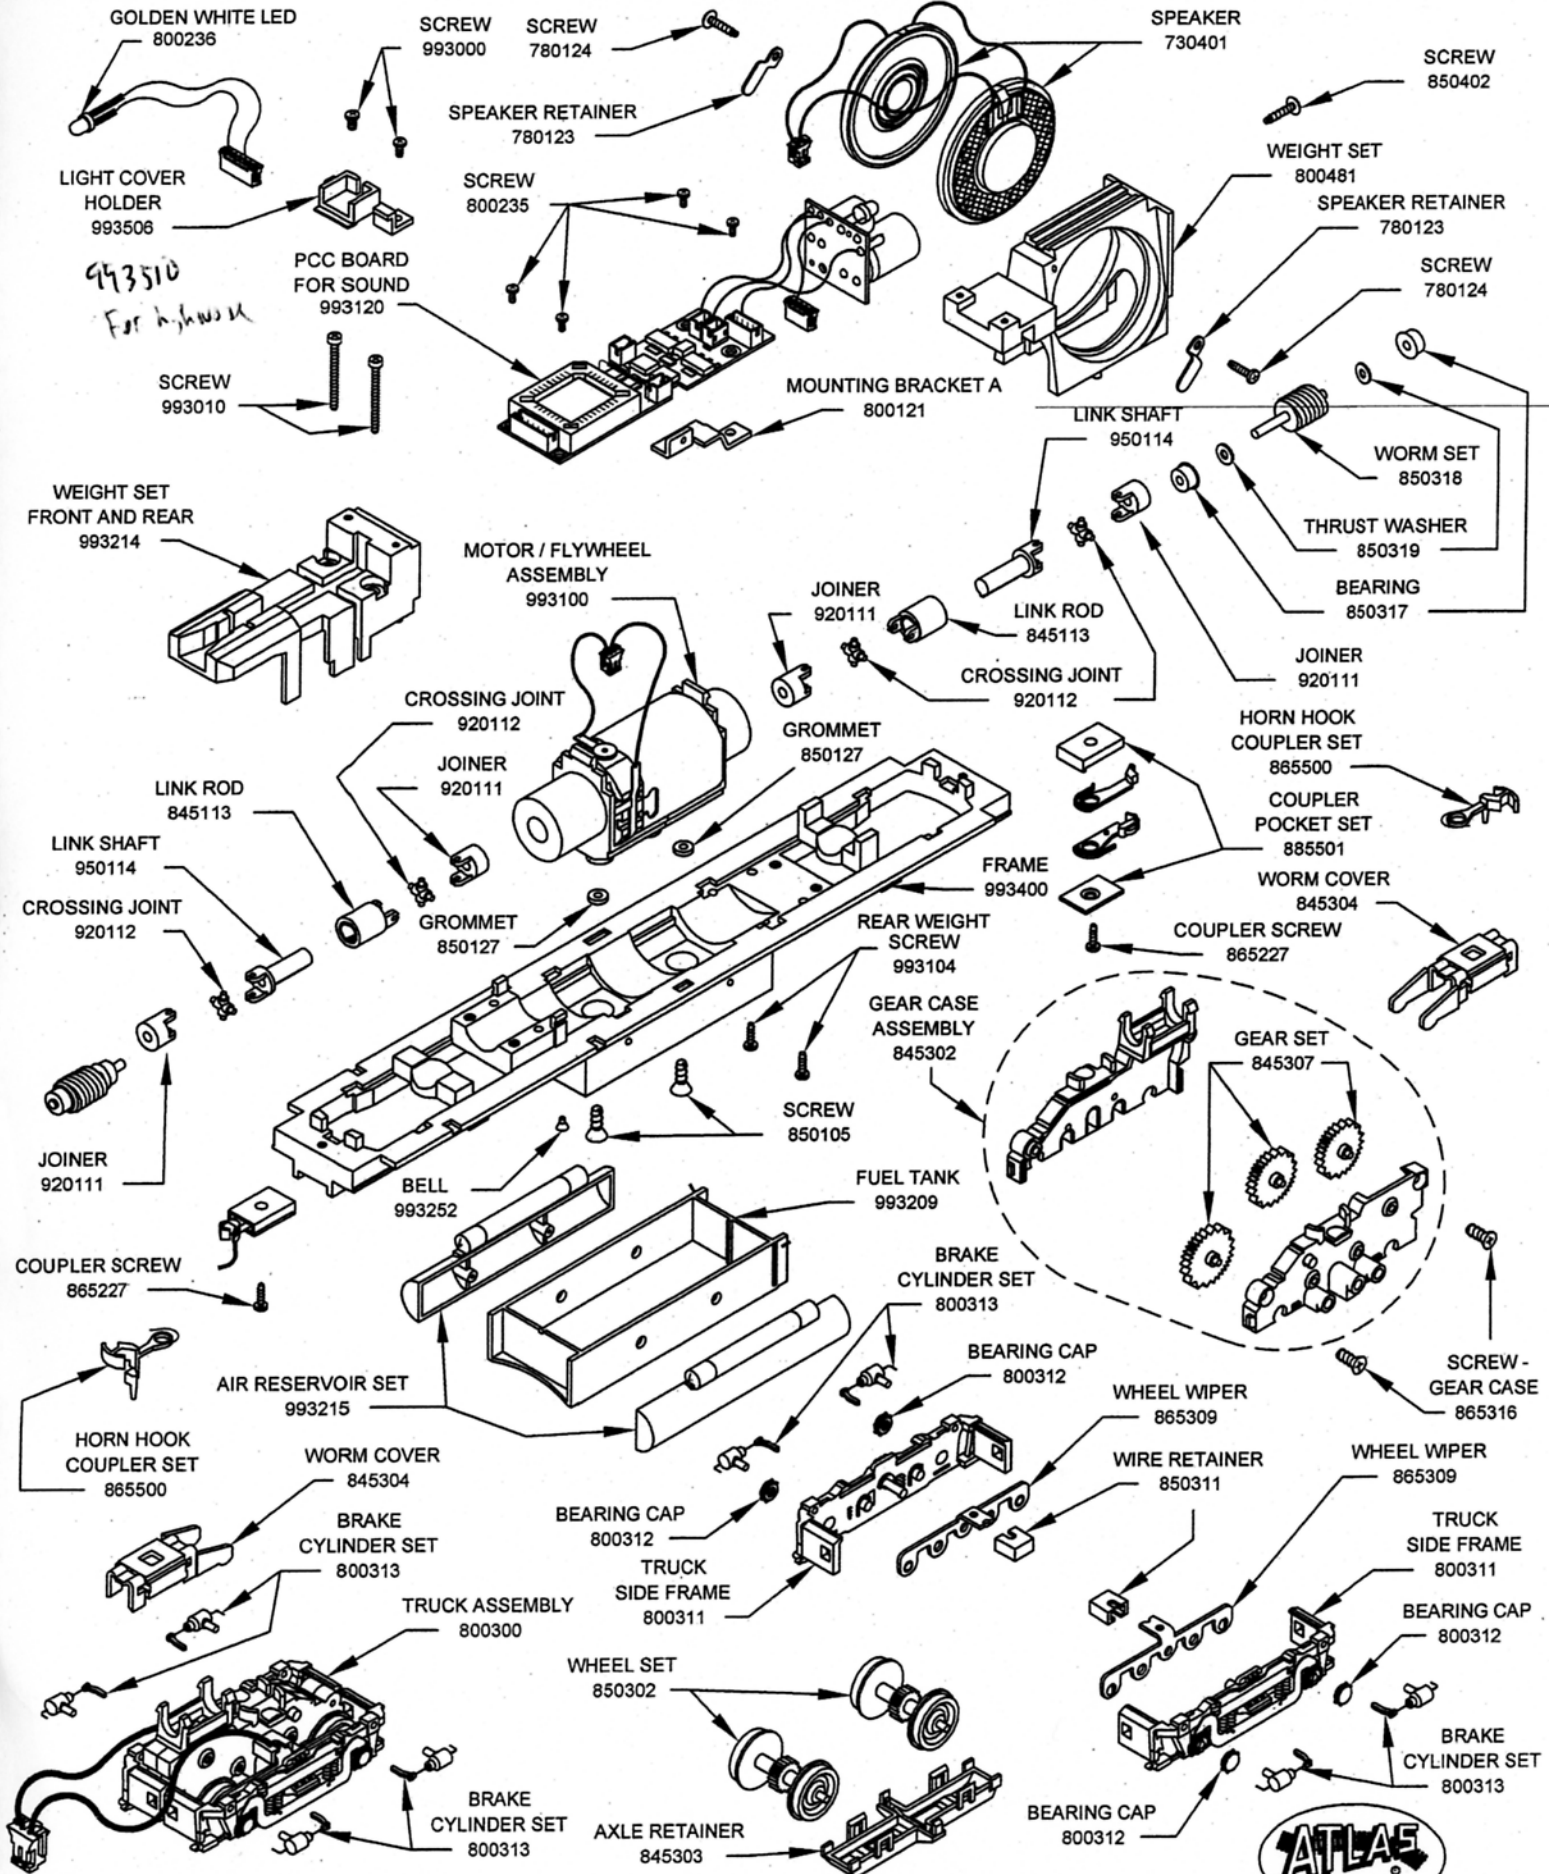

# C420-PHASE 1 LOW NOSE DIESEL LOCO W/ SOUND H0 SCALE

**ORDER PARTS** →

# C420-PHASE 1 LOW NOSE DIESEL LOCO W/ SOUND H0 SCALE

Atlas Model Railroad Co., Inc. • 378 Florence Ave. • Hillside, NJ 07205 • U.S.A.