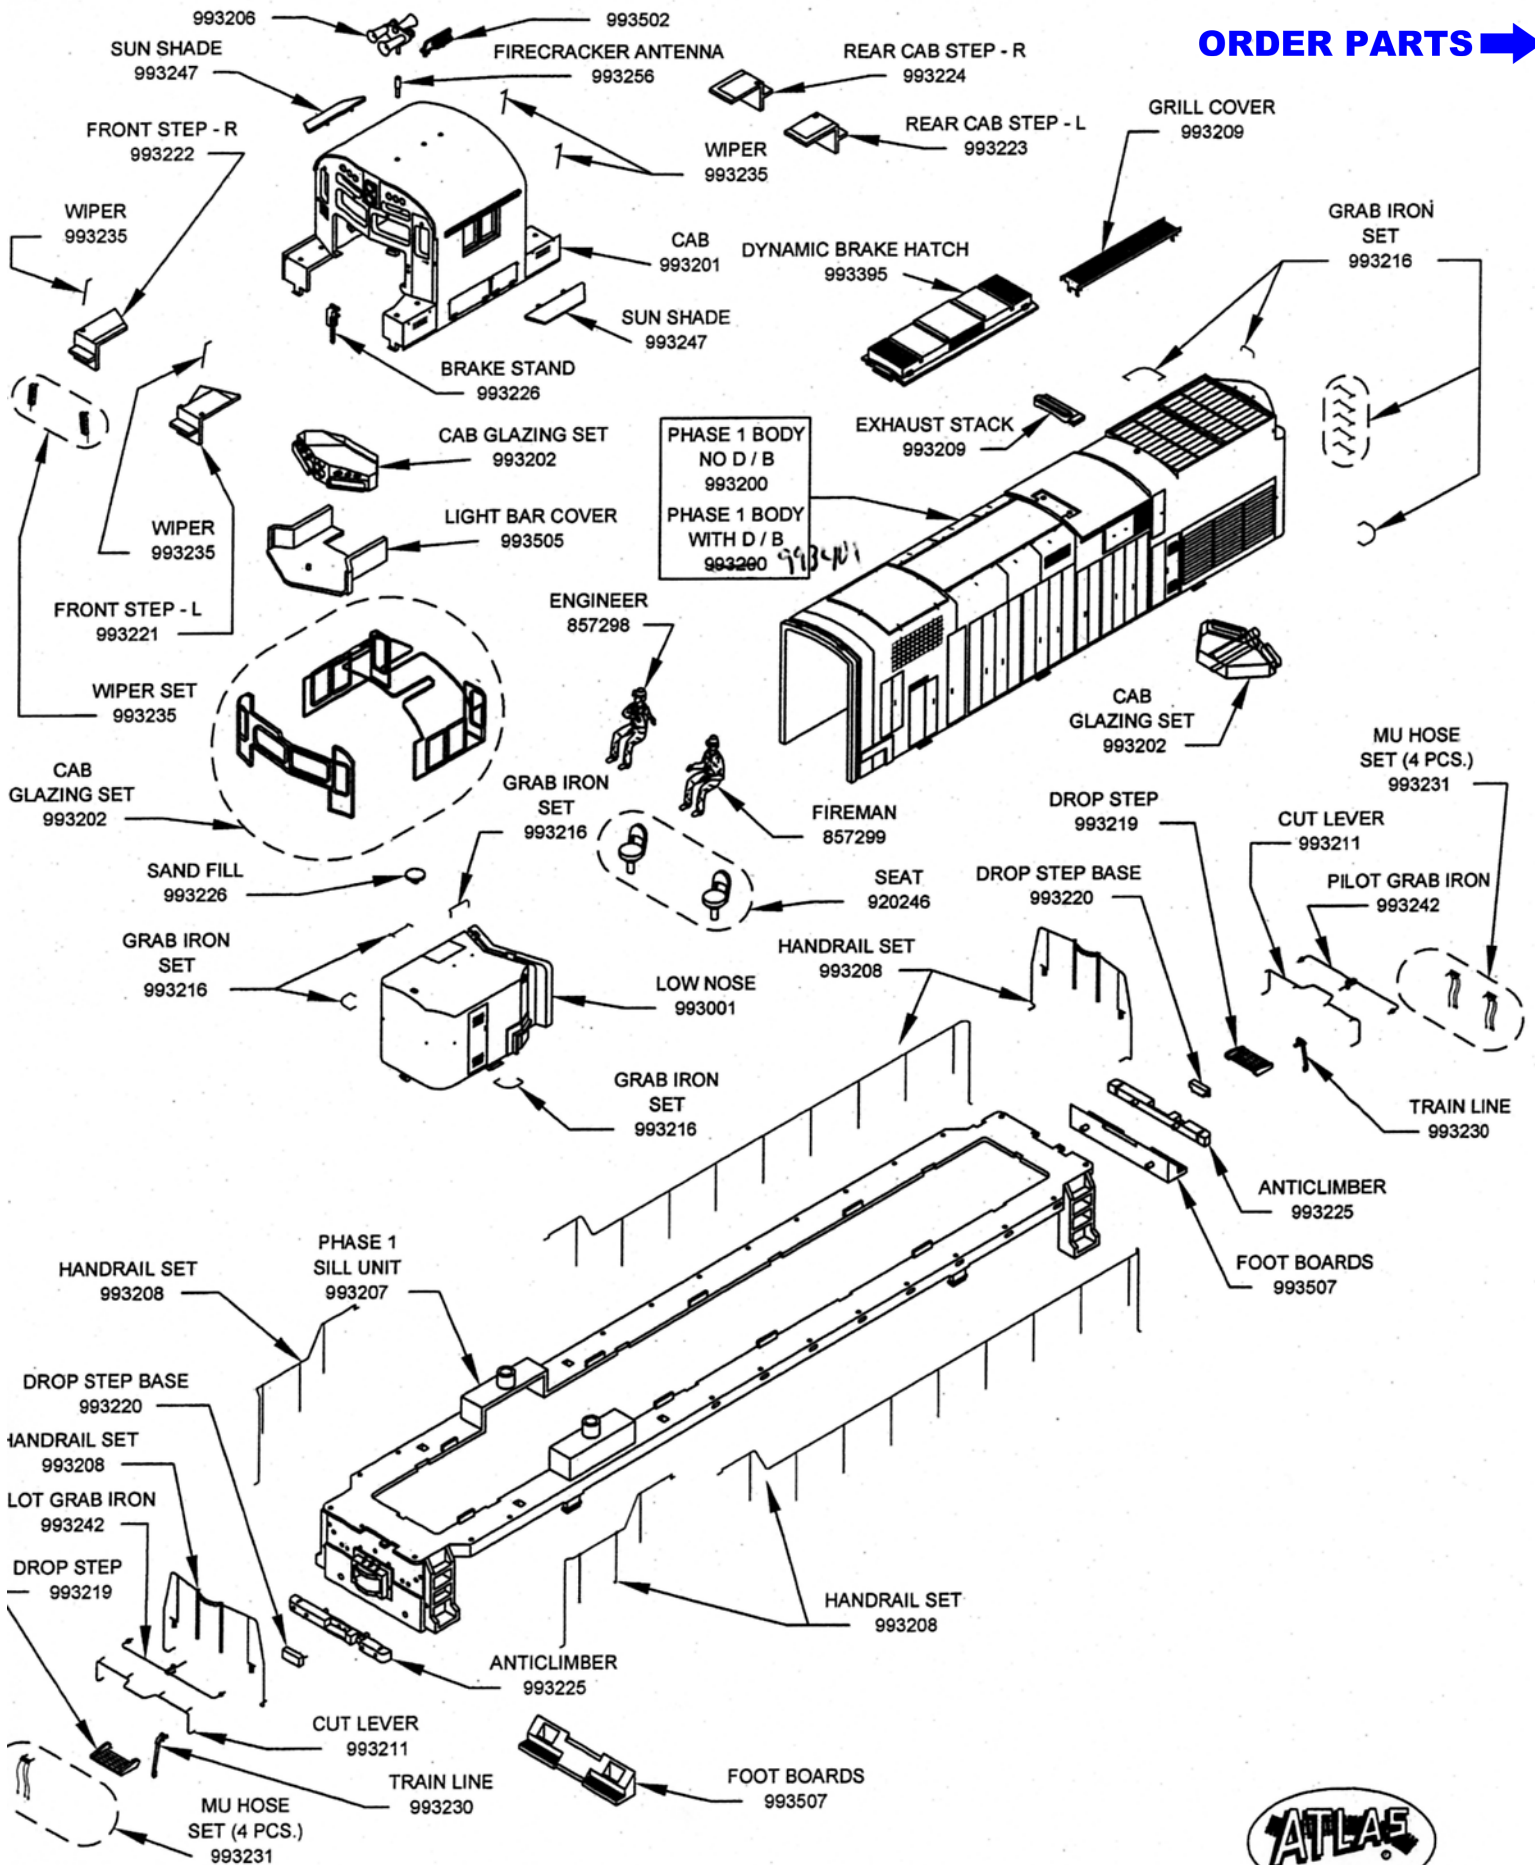

# C420-PHASE 1 LOW NOSE DIESEL LOCO W/ SOUND H0 SCALE

**ORDER PARTS** →

# C420-PHASE 1 LOW NOSE DIESEL LOCO W/ SOUND H0 SCALE

Atlas Model Railroad Co., Inc. • 378 Florence Ave. • Hillside, NJ 07205 • U.S.A.