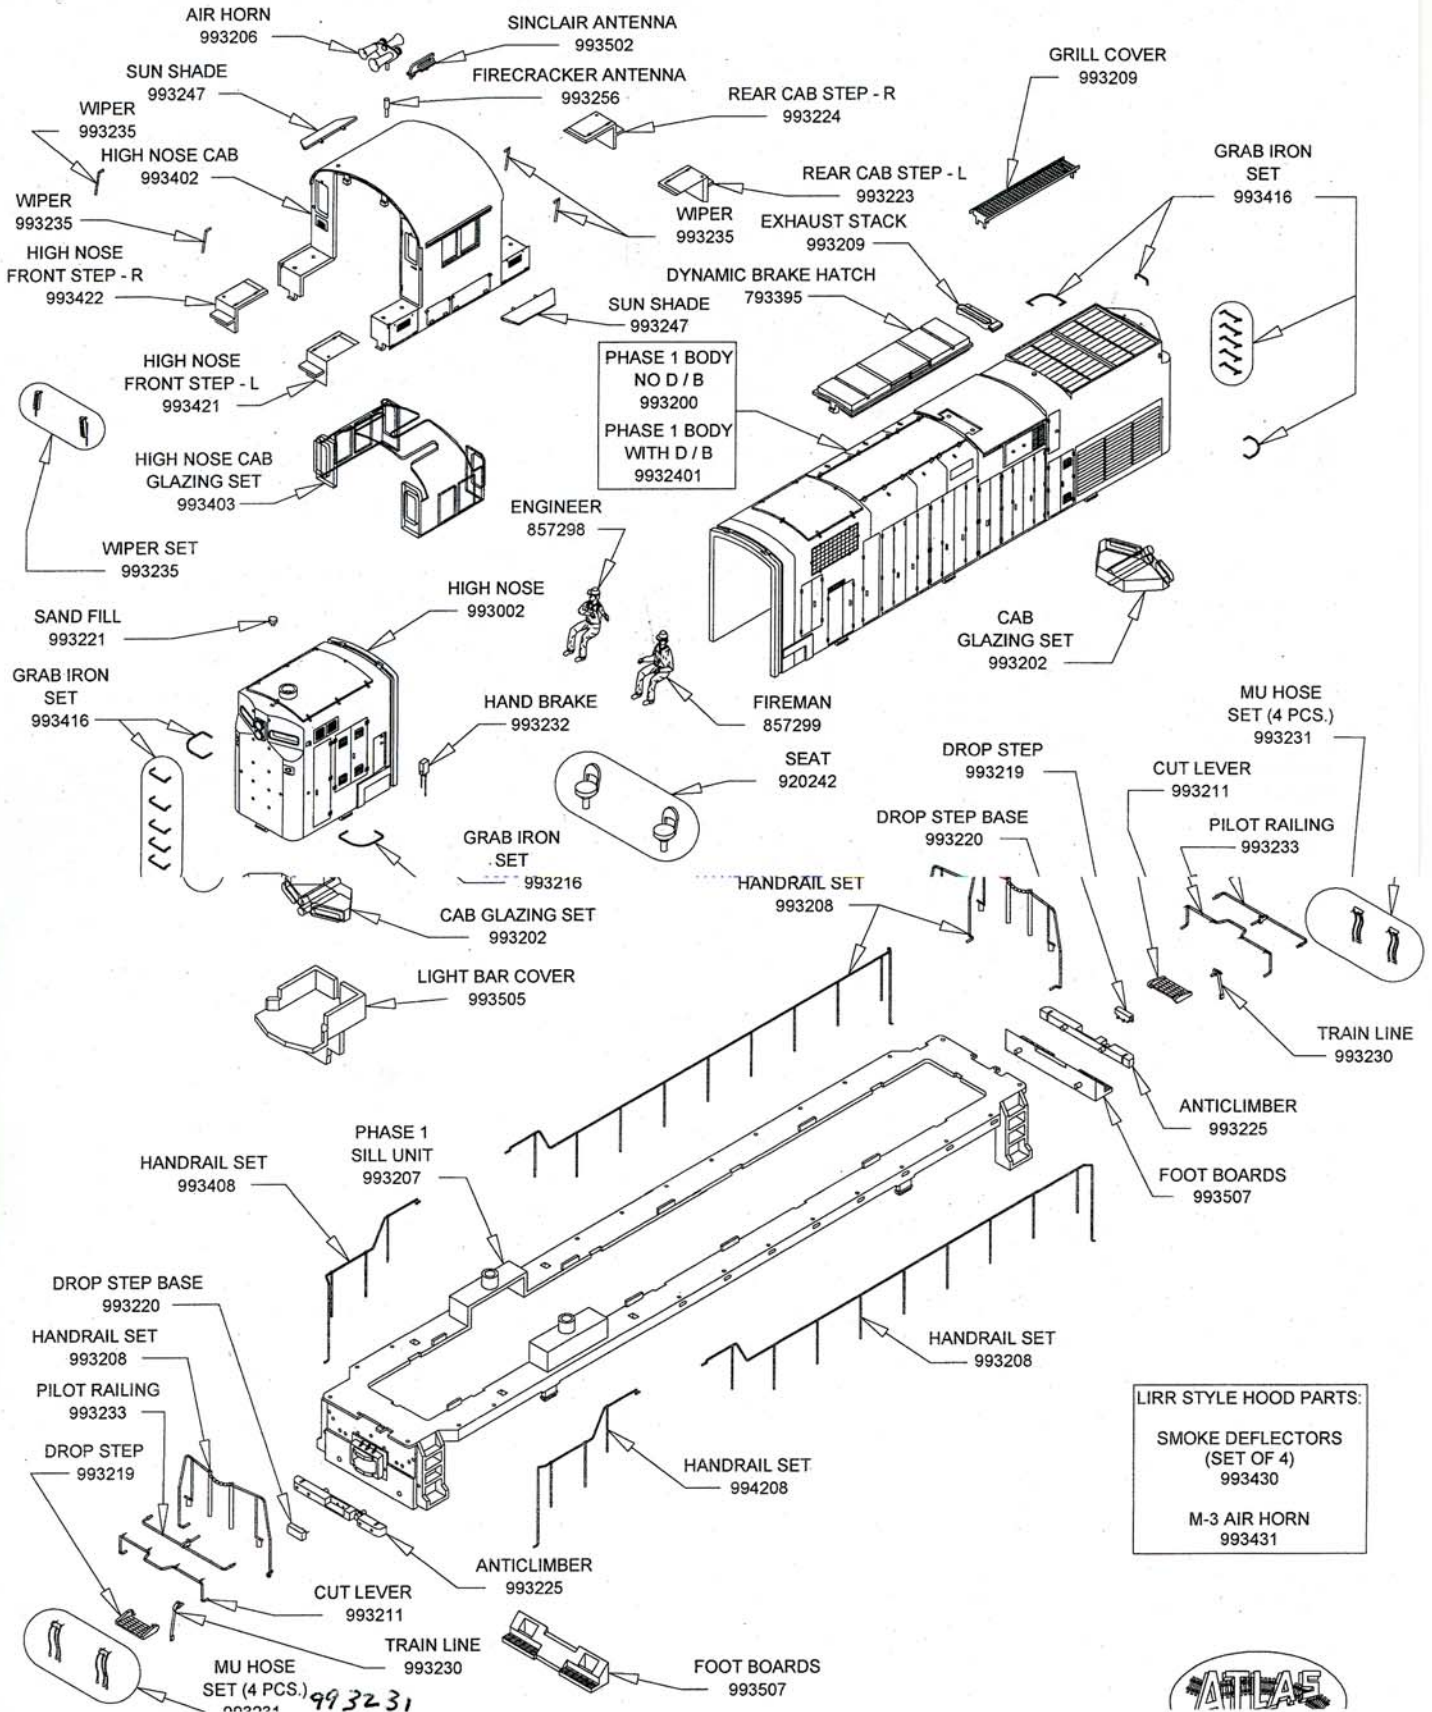

C420-PHASE 1 HIGH NOSE DIESEL LOCO W/SOUND HO SCALE

LIRR STYLE HOOD PARTS:
 SMOKE DEFLECTORS (SET OF 4) 993430
 M-3 AIR HORN 993431

C420-PHASE 1 HIGH NOSE DIESEL LOCO W/ SOUND H0 SCALE