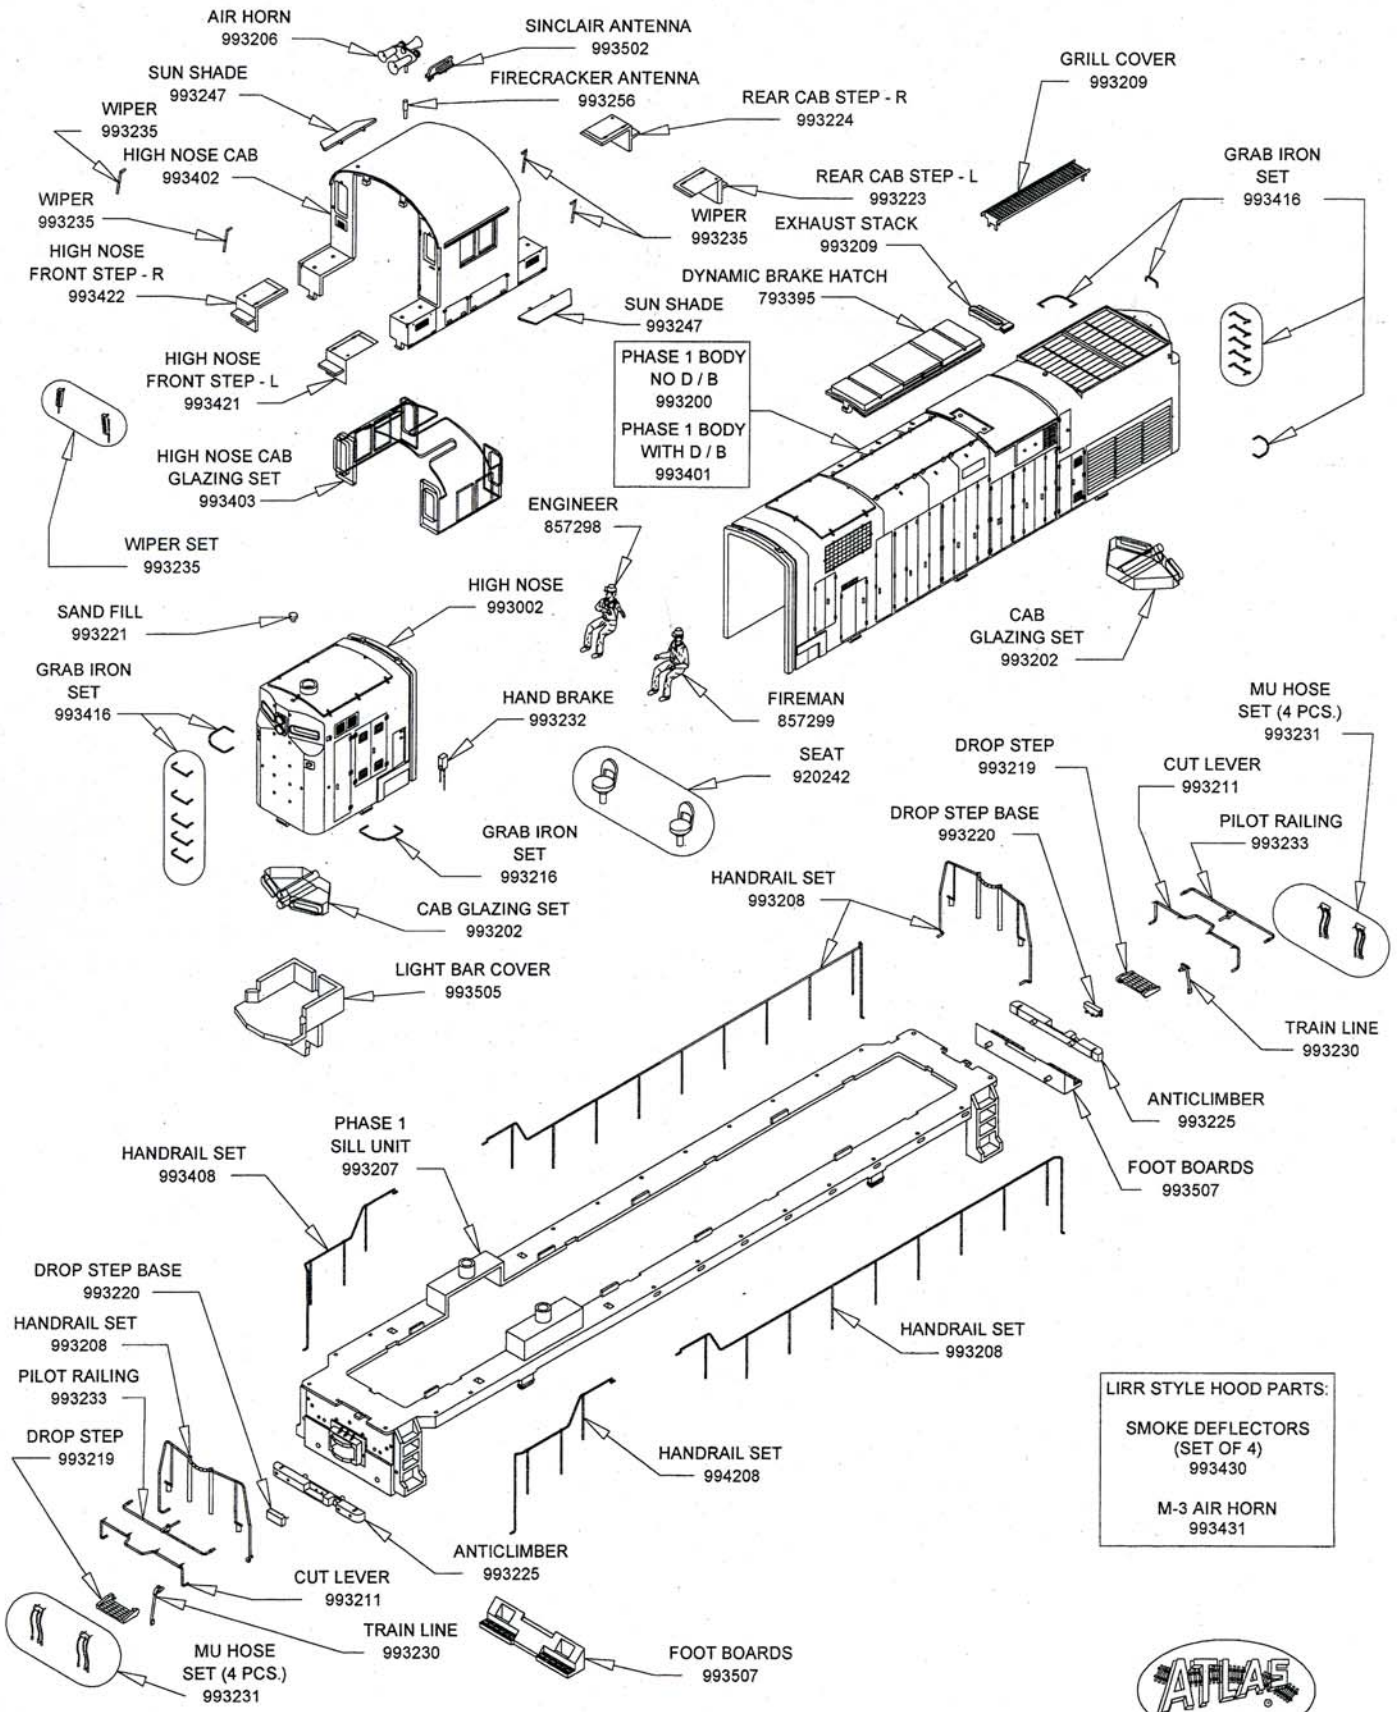

C420-PHASE 1 HIGH NOSE DIESEL LOCO HO SCALE

LIRR STYLE HOOD PARTS:
 SMOKE DEFLECTORS (SET OF 4) 993430
 M-3 AIR HORN 993431

C420-PHASE 1 HIGH NOSE DIESEL LOCO HO SCALE

Atlas Model Railroad Co., Inc. • 378 Florence Ave. • Hillside, NJ 07205 • U.S.A.