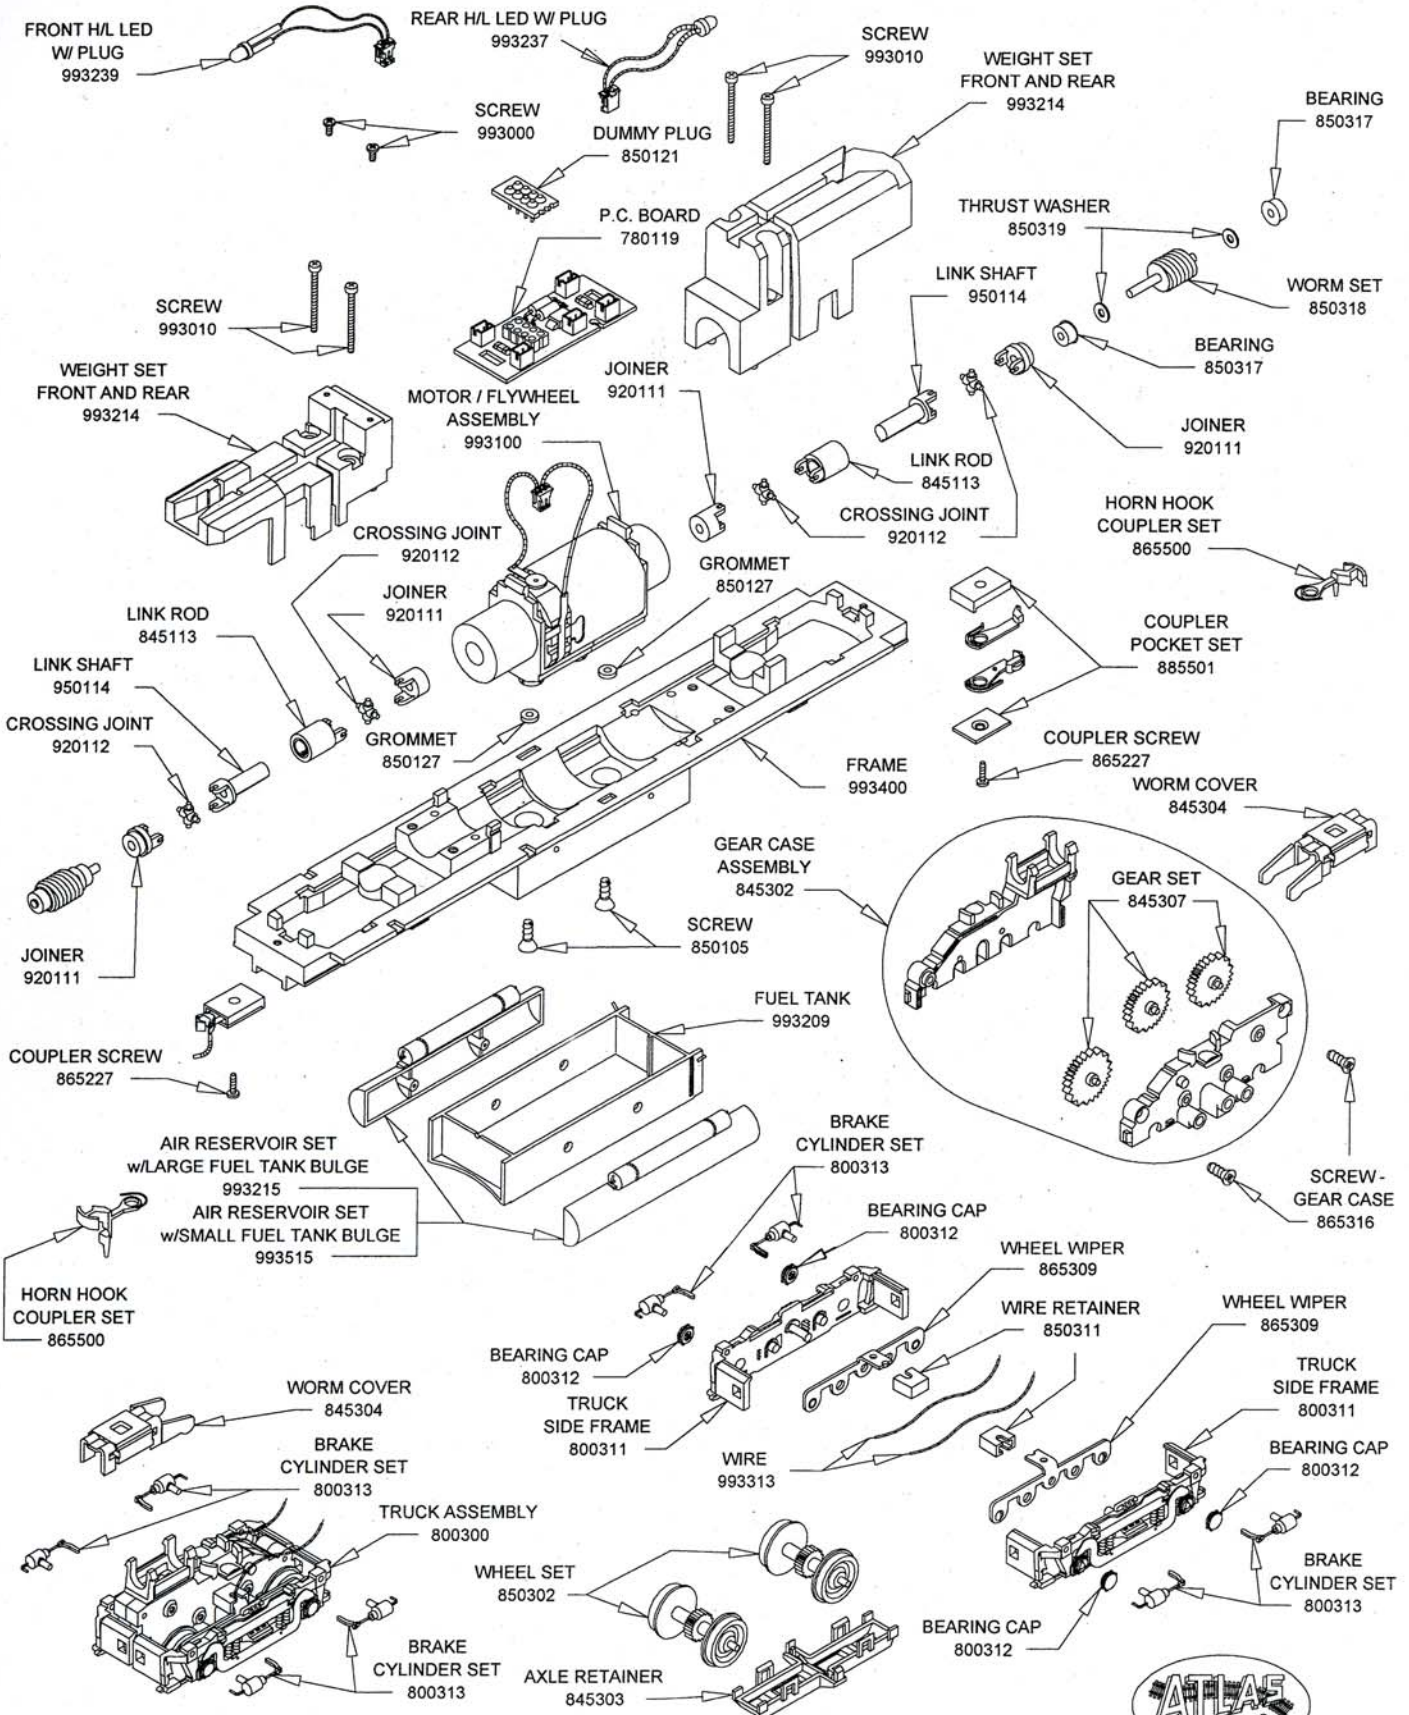

C420-PHASE 1 HIGH NOSE DIESEL LOCO HO SCALE

LIRR STYLE HOOD PARTS:
 SMOKE DEFLECTORS (SET OF 4) 993430
 M-3 AIR HORN 993431

C420-PHASE 1 HIGH NOSE DIESEL LOCO HO SCALE

Atlas Model Railroad Co., Inc. • 378 Florence Ave. • Hillside, NJ 07205 • U.S.A.