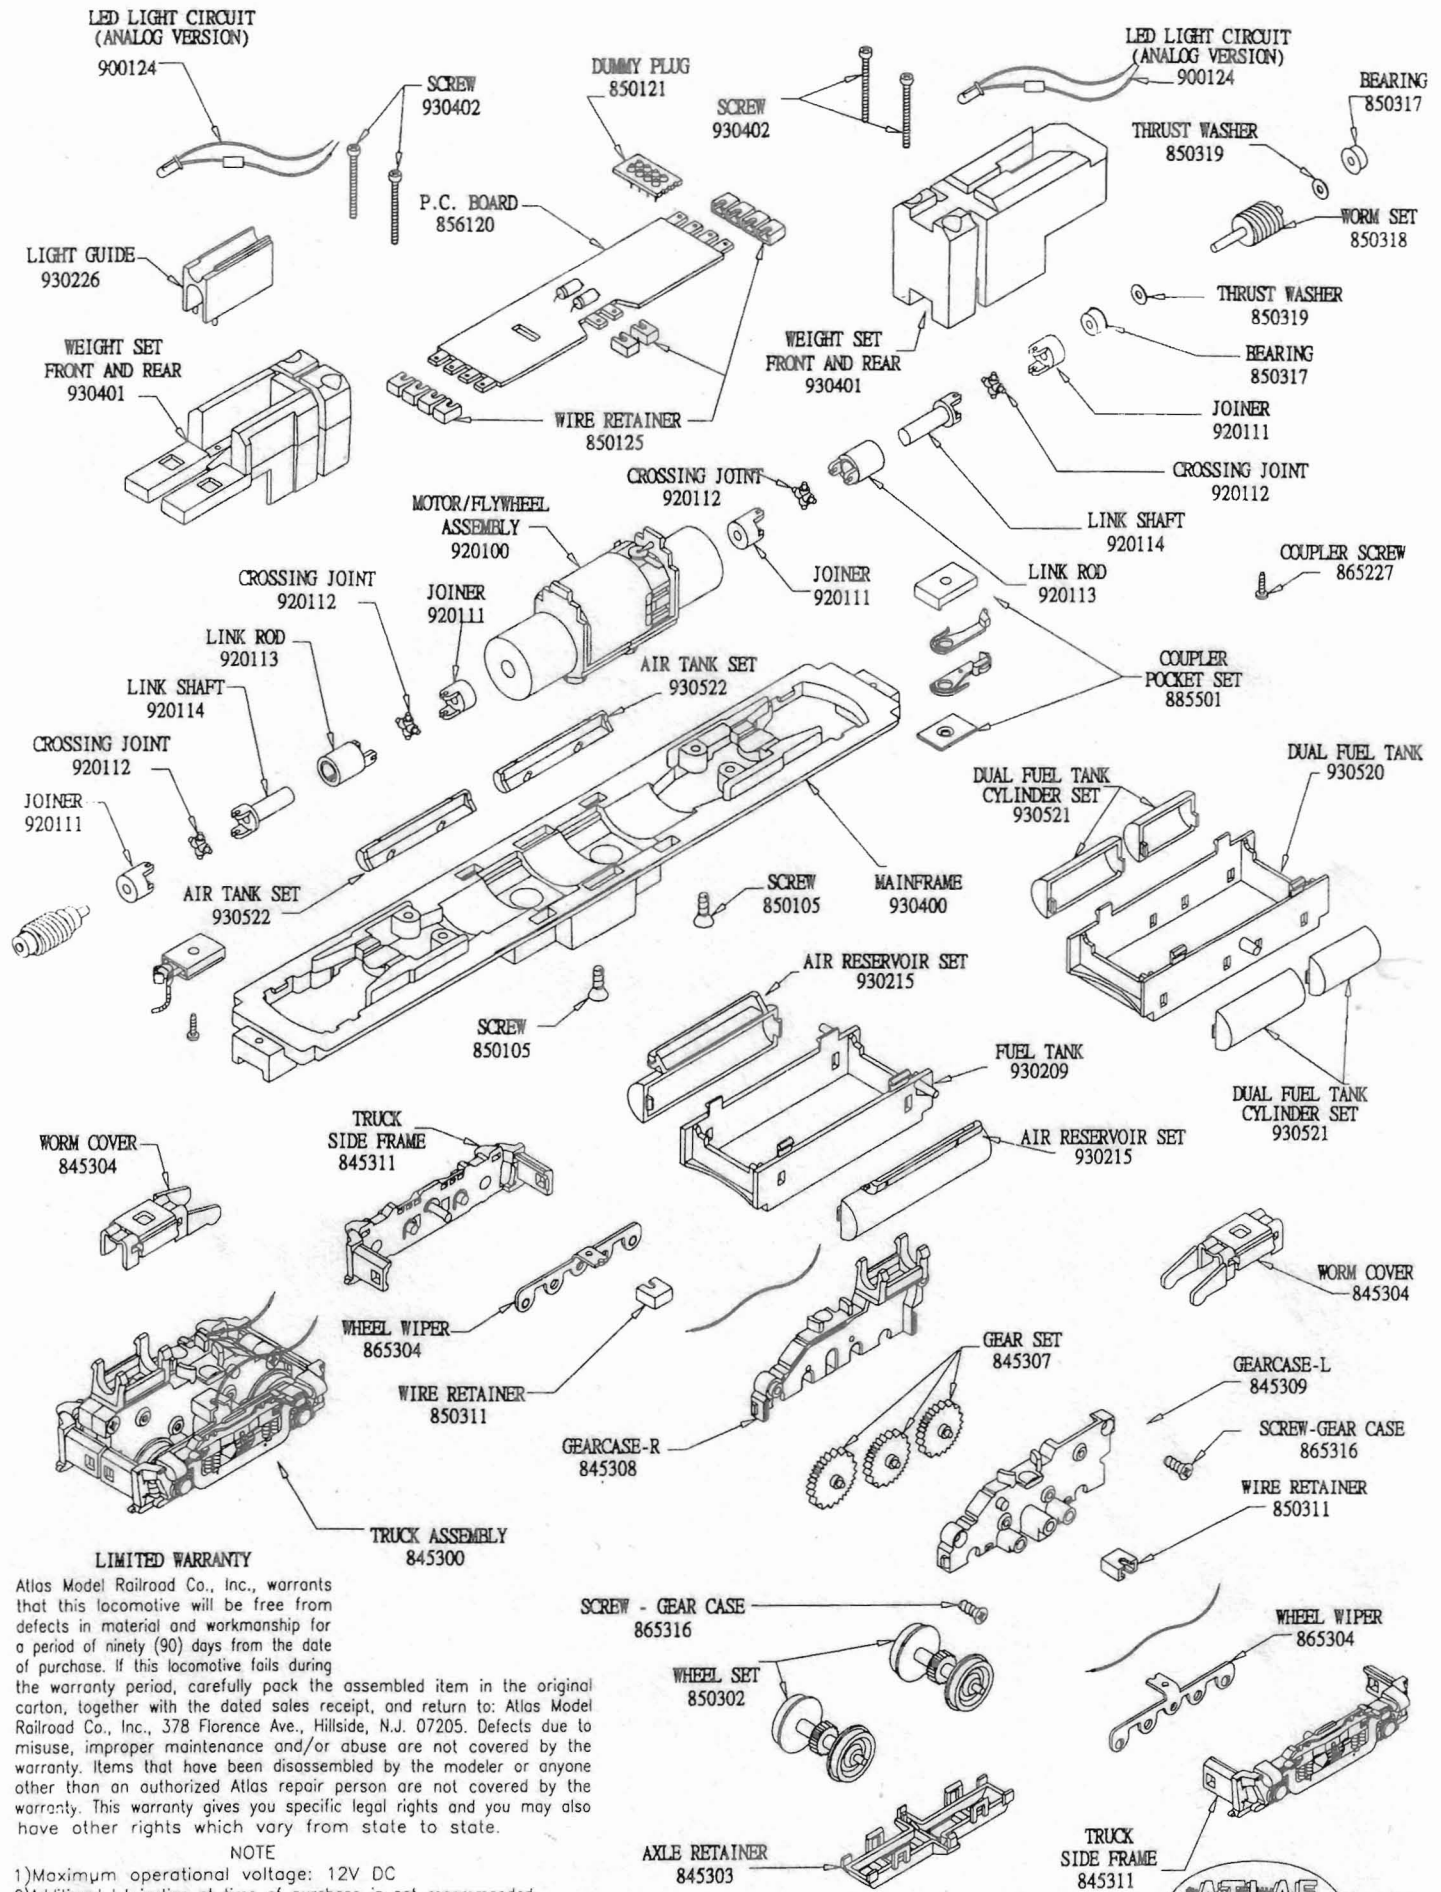

ALCO C424/C425 DIESEL LOCO HO SCALE

ORDER PARTS 

ALCO C424/C425 DIESEL LOCO HO SCALE

LIMITED WARRANTY

Atlas Model Railroad Co., Inc., warrants that this locomotive will be free from defects in material and workmanship for a period of ninety (90) days from the date of purchase. If this locomotive fails during the warranty period, carefully pack the assembled item in the original carton, together with the dated sales receipt, and return to: Atlas Model Railroad Co., Inc., 378 Florence Ave., Hillside, N.J. 07205. Defects due to misuse, improper maintenance and/or abuse are not covered by the warranty. Items that have been disassembled by the modeler or anyone other than an authorized Atlas repair person are not covered by the warranty. This warranty gives you specific legal rights and you may also have other rights which vary from state to state.

NOTE

- 1) Maximum operational voltage: 12V DC
- 2) Additional lubrication at time of purchase is not recommended.