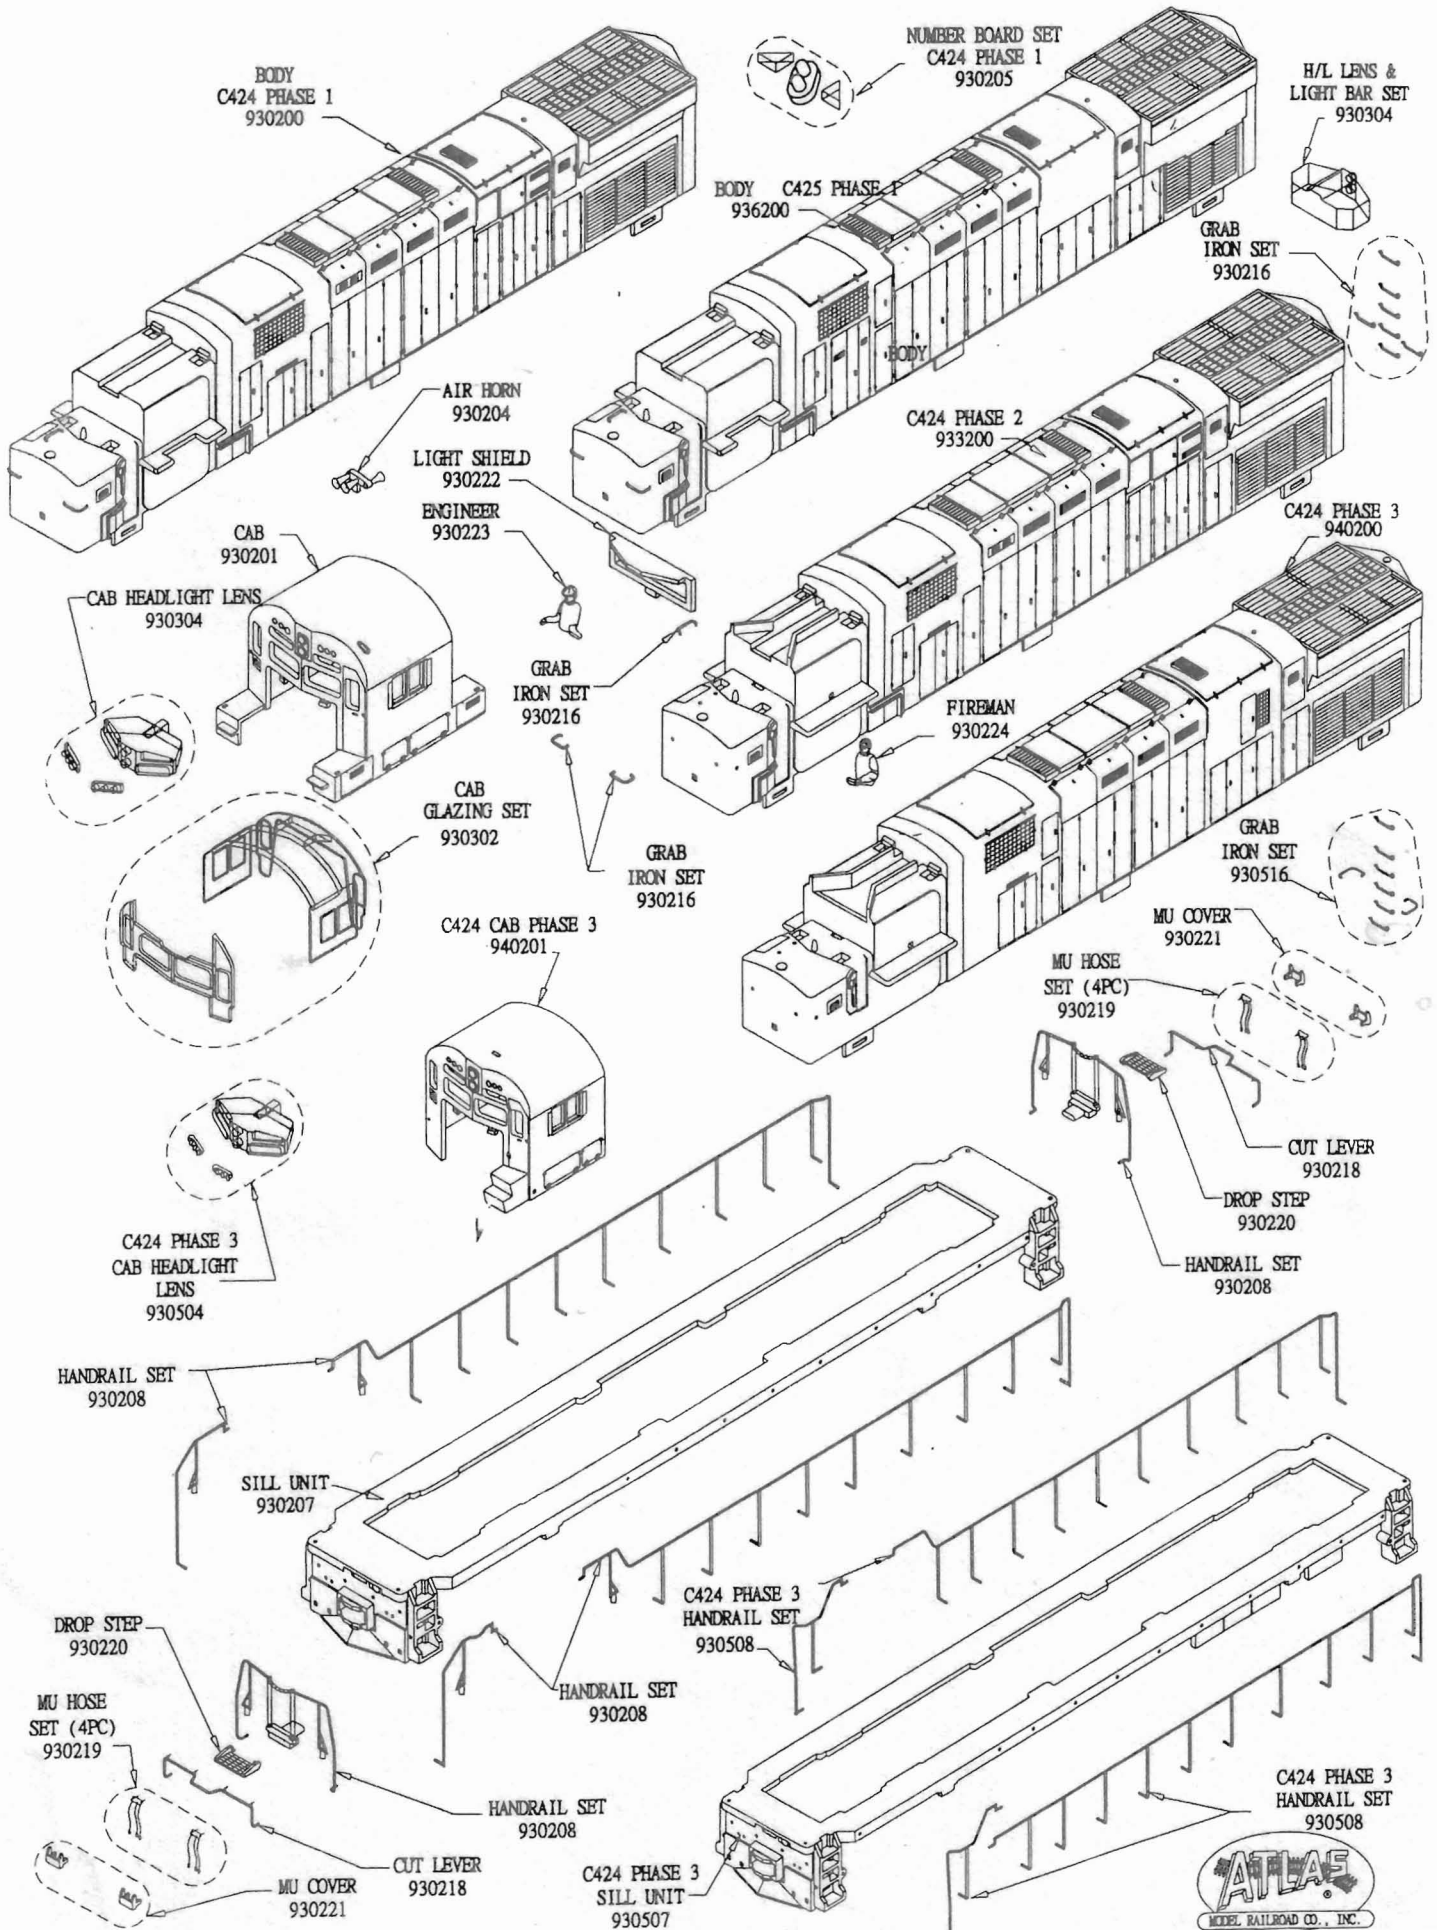

ALCO C424/C425 DIESEL LOCO HO SCALE

ORDER PARTS 

ALCO C424/C425 DIESEL LOCO HO SCALE

LIMITED WARRANTY

Atlas Model Railroad Co., Inc., warrants that this locomotive will be free from defects in material and workmanship for a period of ninety (90) days from the date of purchase. If this locomotive fails during the warranty period, carefully pack the assembled item in the original carton, together with the dated sales receipt, and return to: Atlas Model Railroad Co., Inc., 378 Florence Ave., Hillside, N.J. 07205. Defects due to misuse, improper maintenance and/or abuse are not covered by the warranty. Items that have been disassembled by the modeler or anyone other than an authorized Atlas repair person are not covered by the warranty. This warranty gives you specific legal rights and you may also have other rights which vary from state to state.

NOTE

- 1) Maximum operational voltage: 12V DC
- 2) Additional lubrication at time of purchase is not recommended.