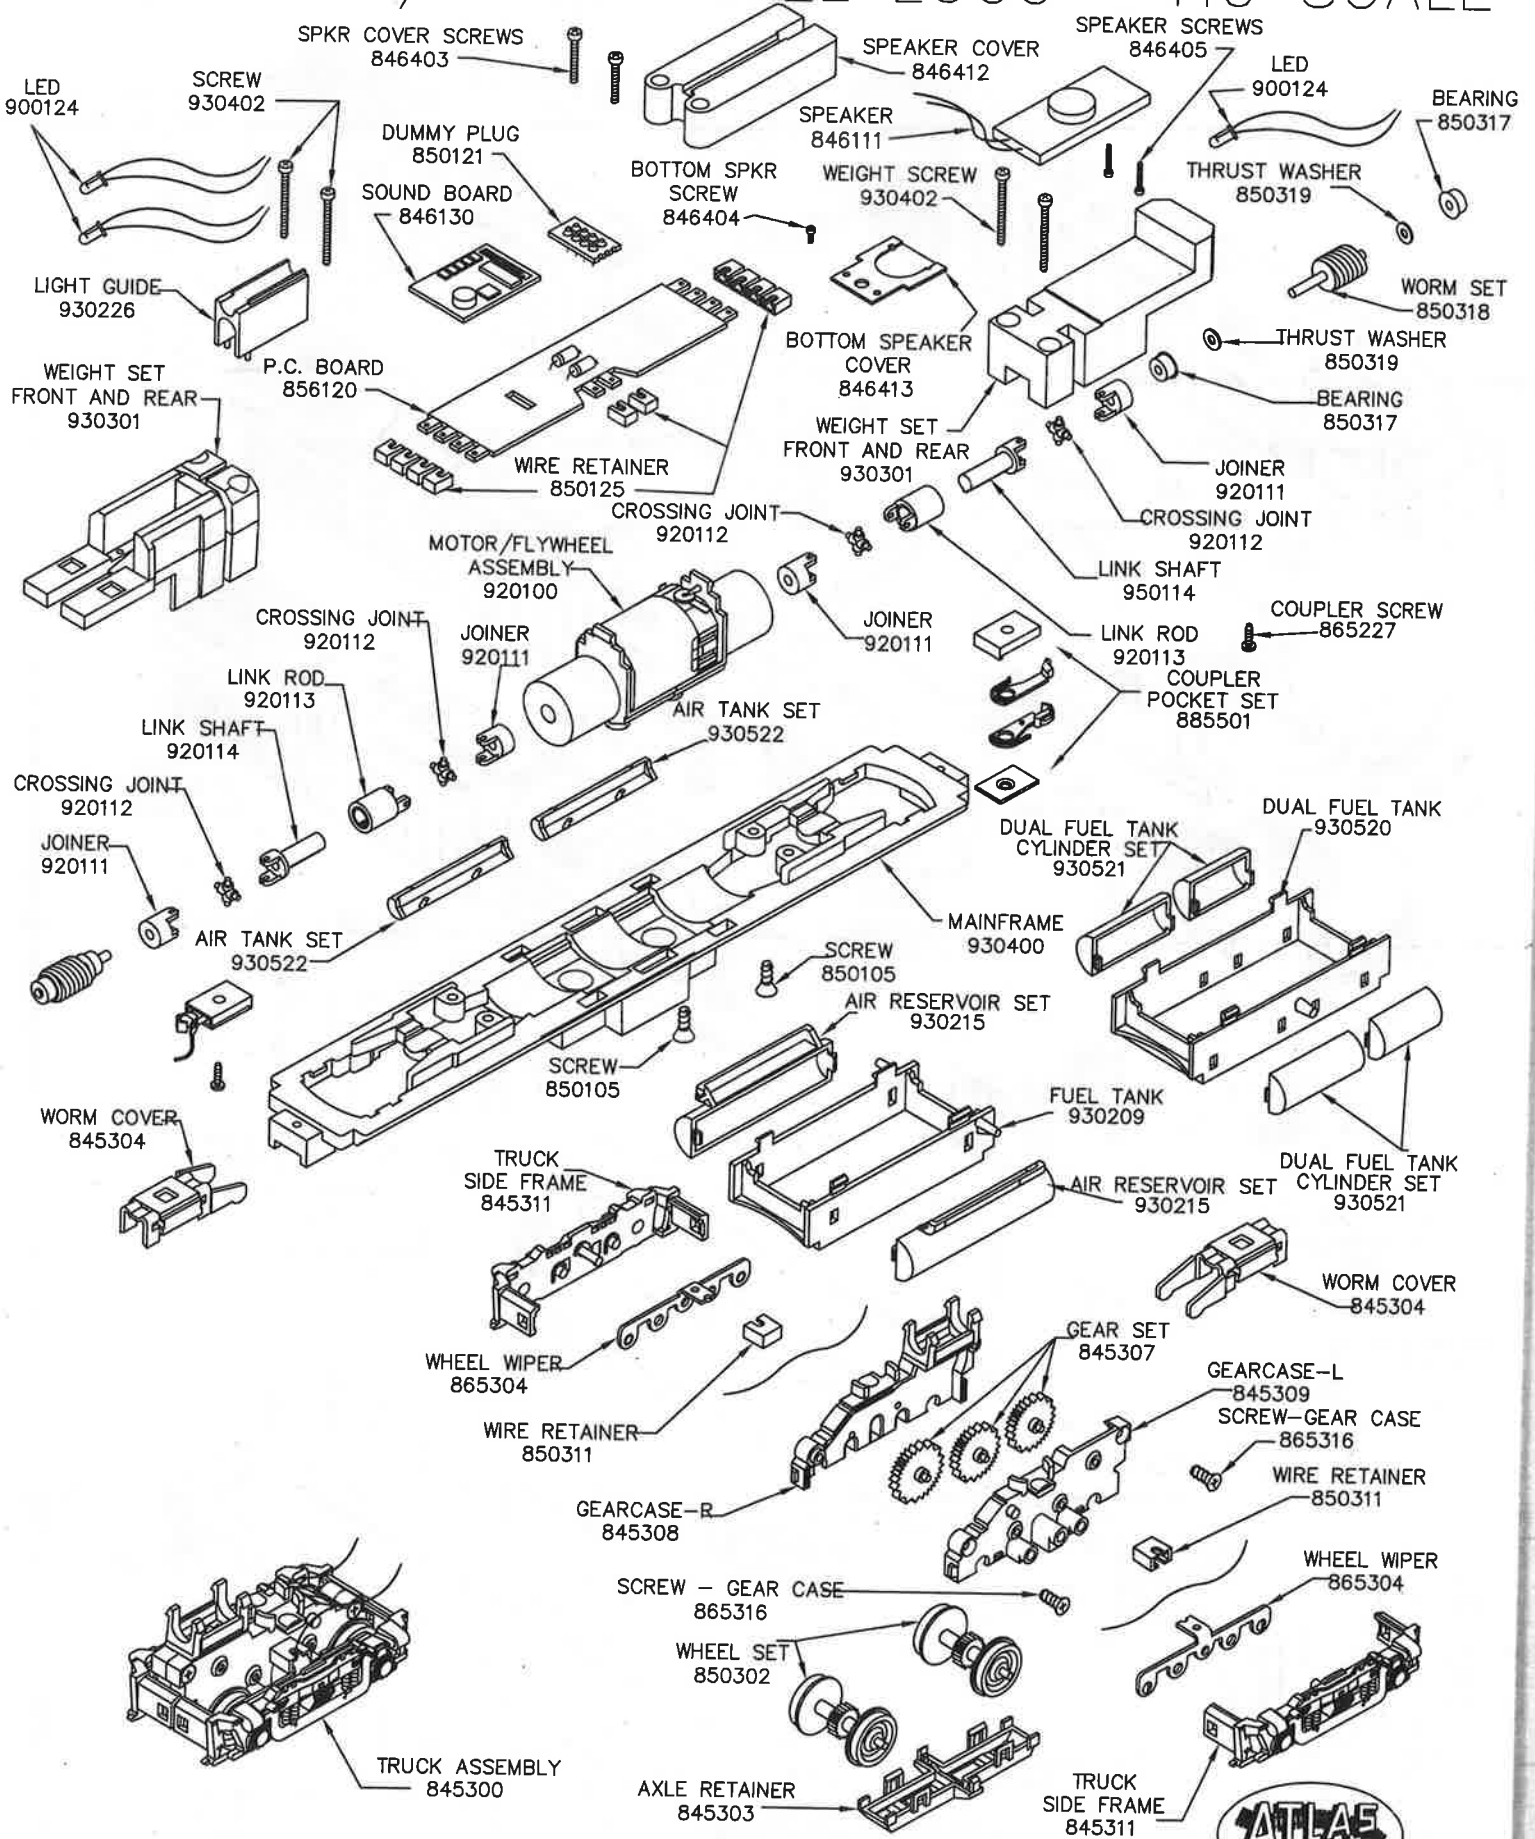

# ALCO C424/C425 DIESEL LOCO HO SCALE

**ORDER PARTS** 

# ALCO C424/C425 DIESEL LOCO HO SCALE

Atlas Model Railroad Co., Inc. • 378 Florence Ave. • Hillside, NJ 07205 • U.S.A.

1153-PI01