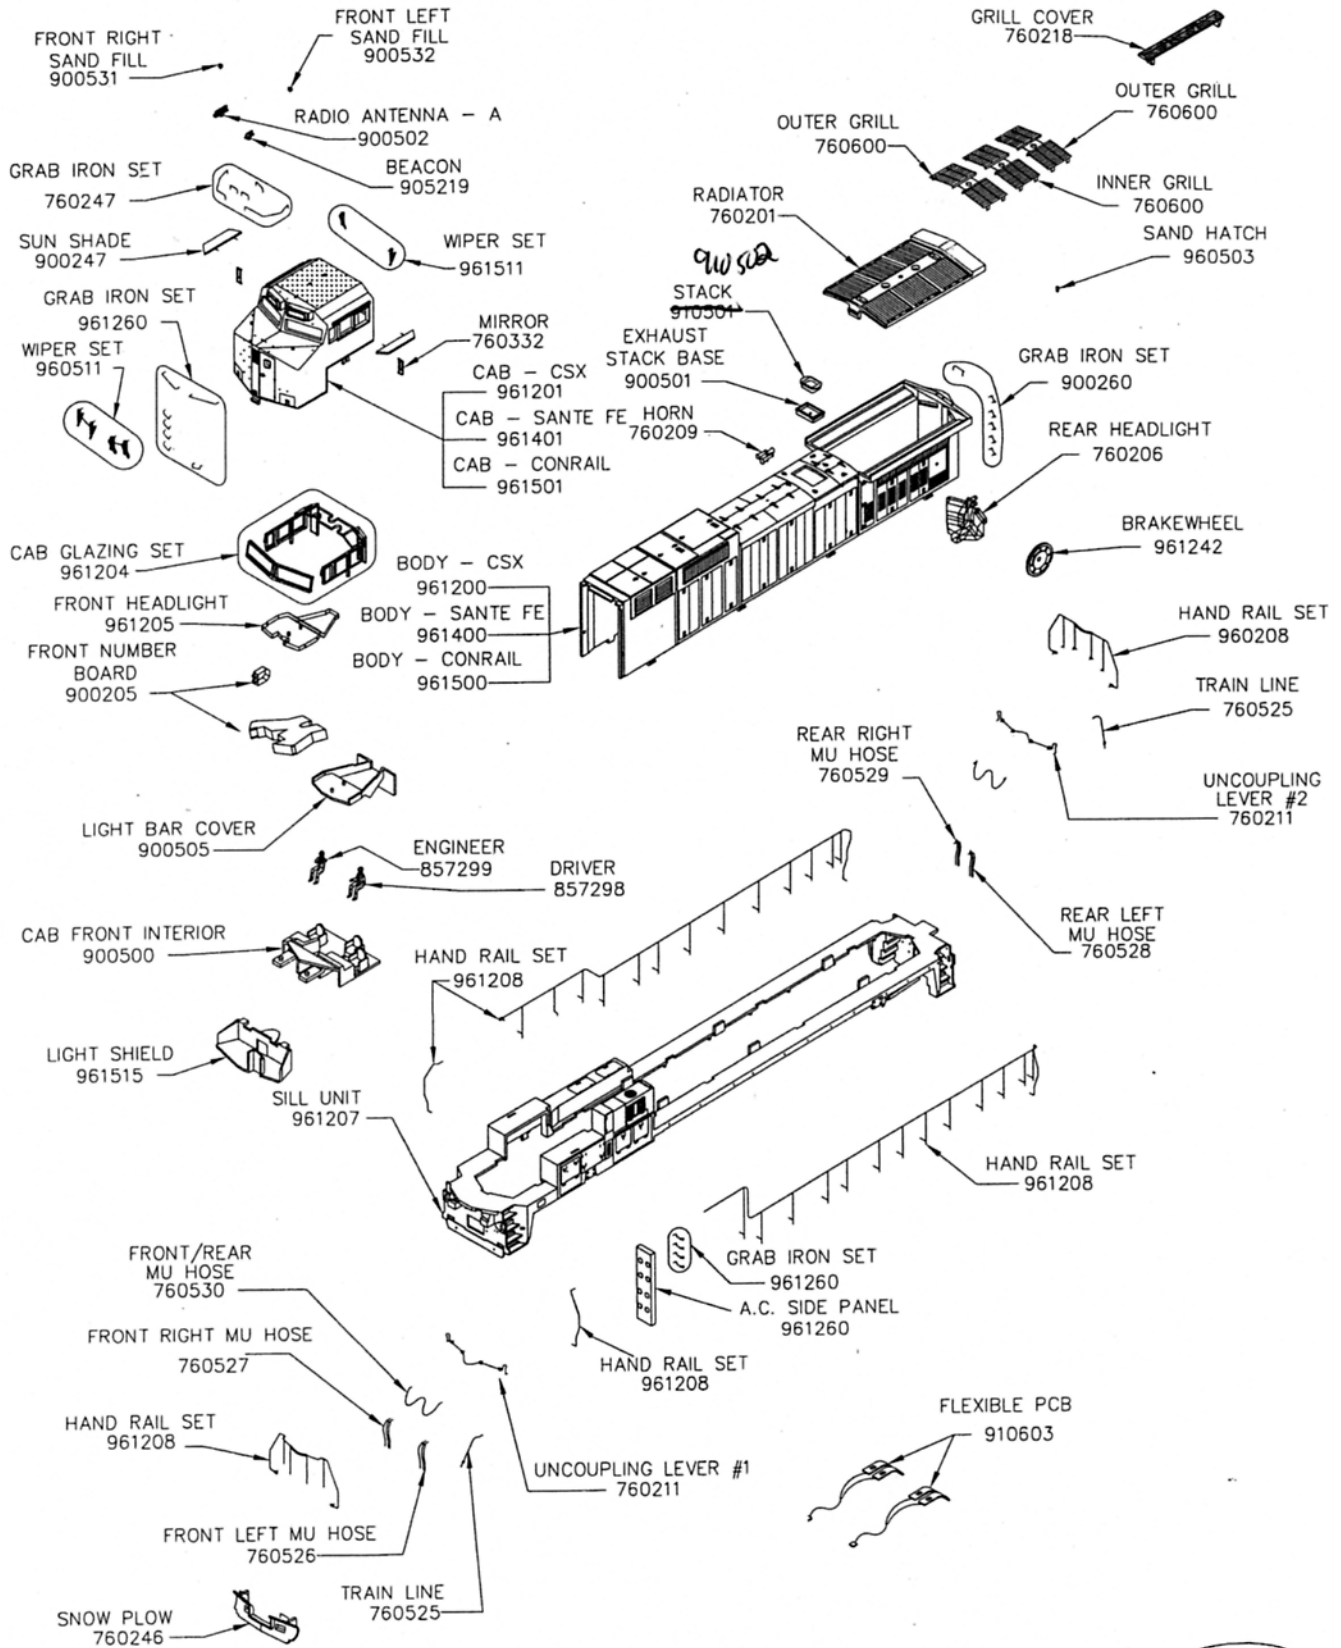

DASH 8 40-CW DIESEL LOCO W/ SOUND HO SCALE

DASH 8 40-CW DIESEL LOCO W/ SOUND HO SCALE

Atlas Model Railroad Co., Inc. • 378 Florence Ave. • Hillside, NJ 07205 • U.S.A.