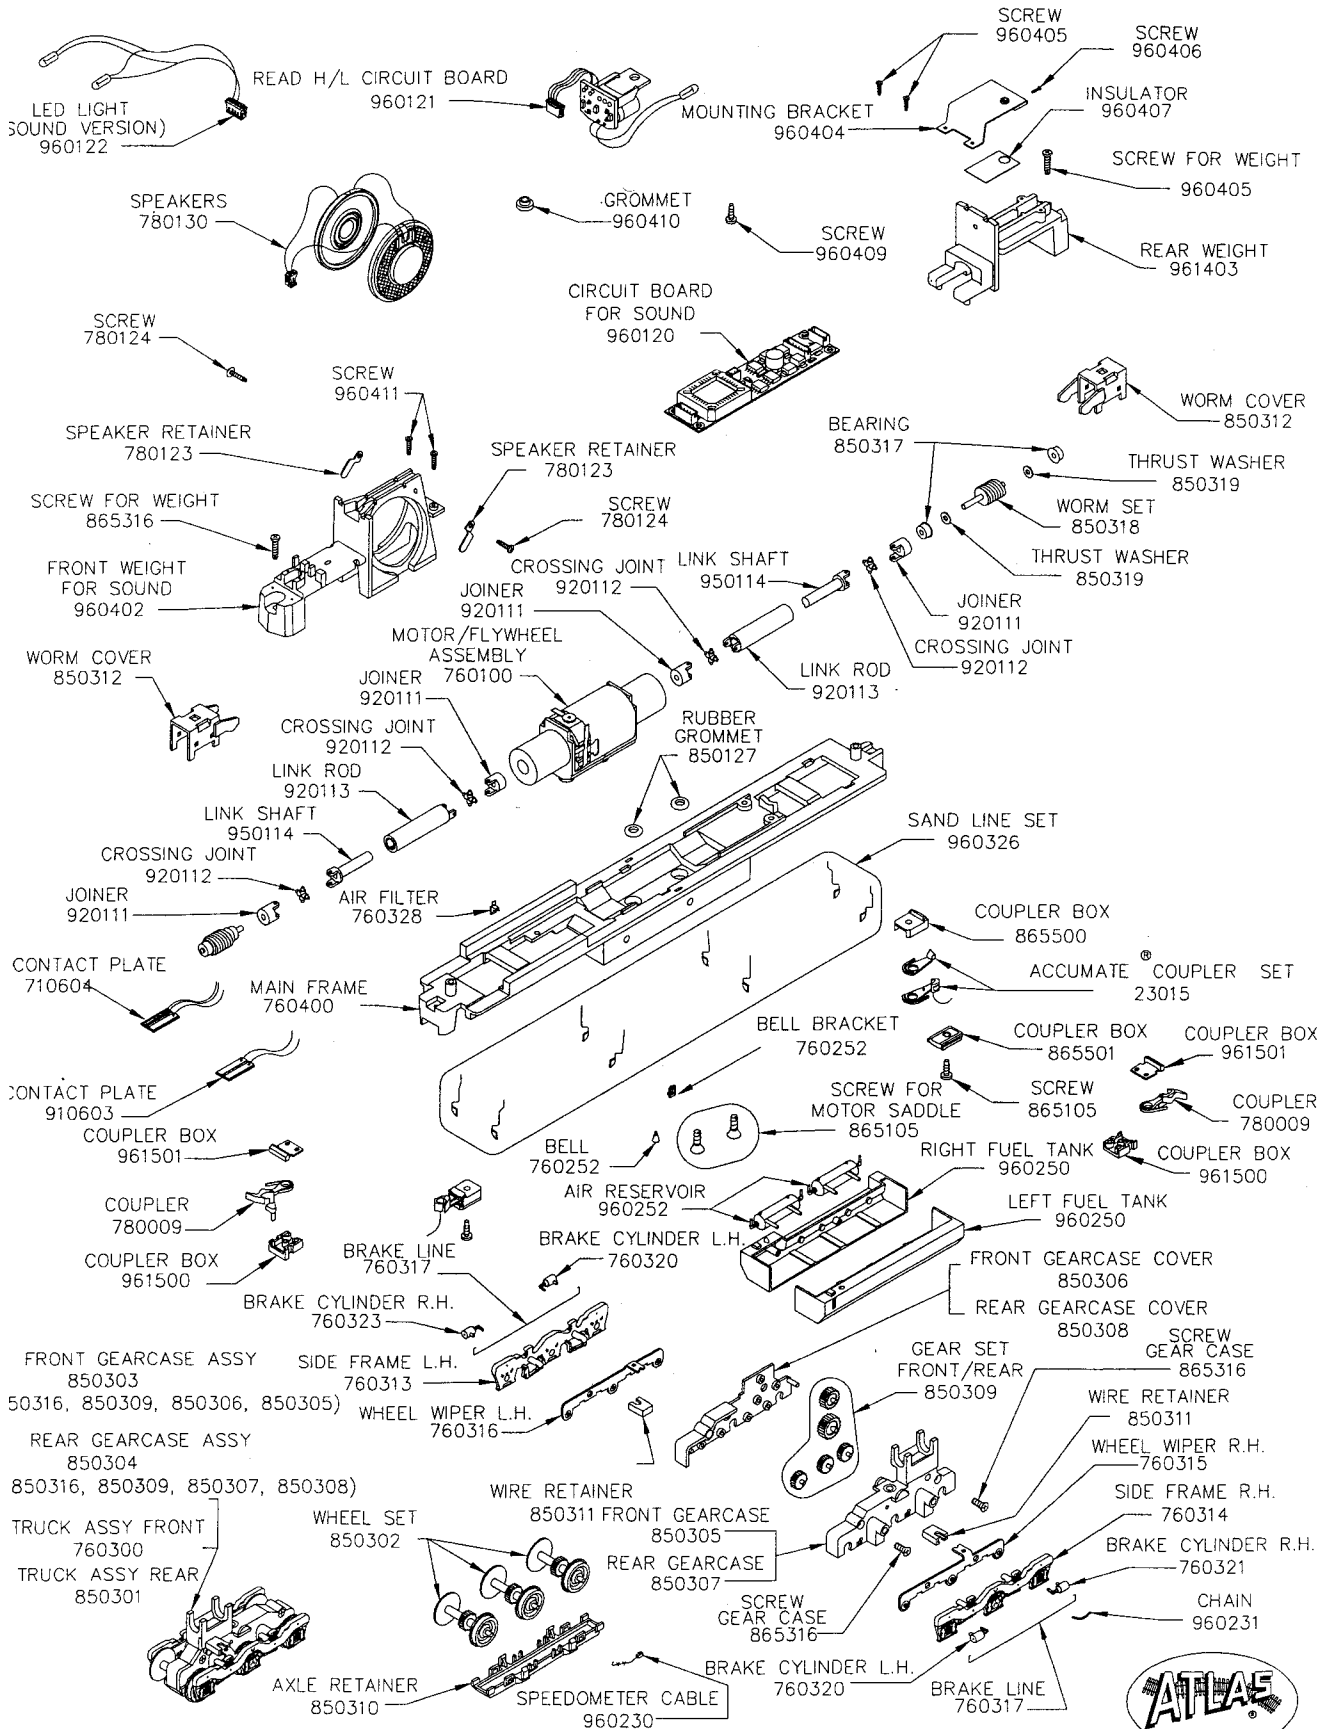

DASH 8 40-CW DIESEL LOCO W/ SOUND HO SCALE

DASH 8 40-CW DIESEL LOCO W/ SOUND HO SCALE

Atlas Model Railroad Co., Inc. • 378 Florence Ave. • Hillside, NJ 07205 • U.S.A.