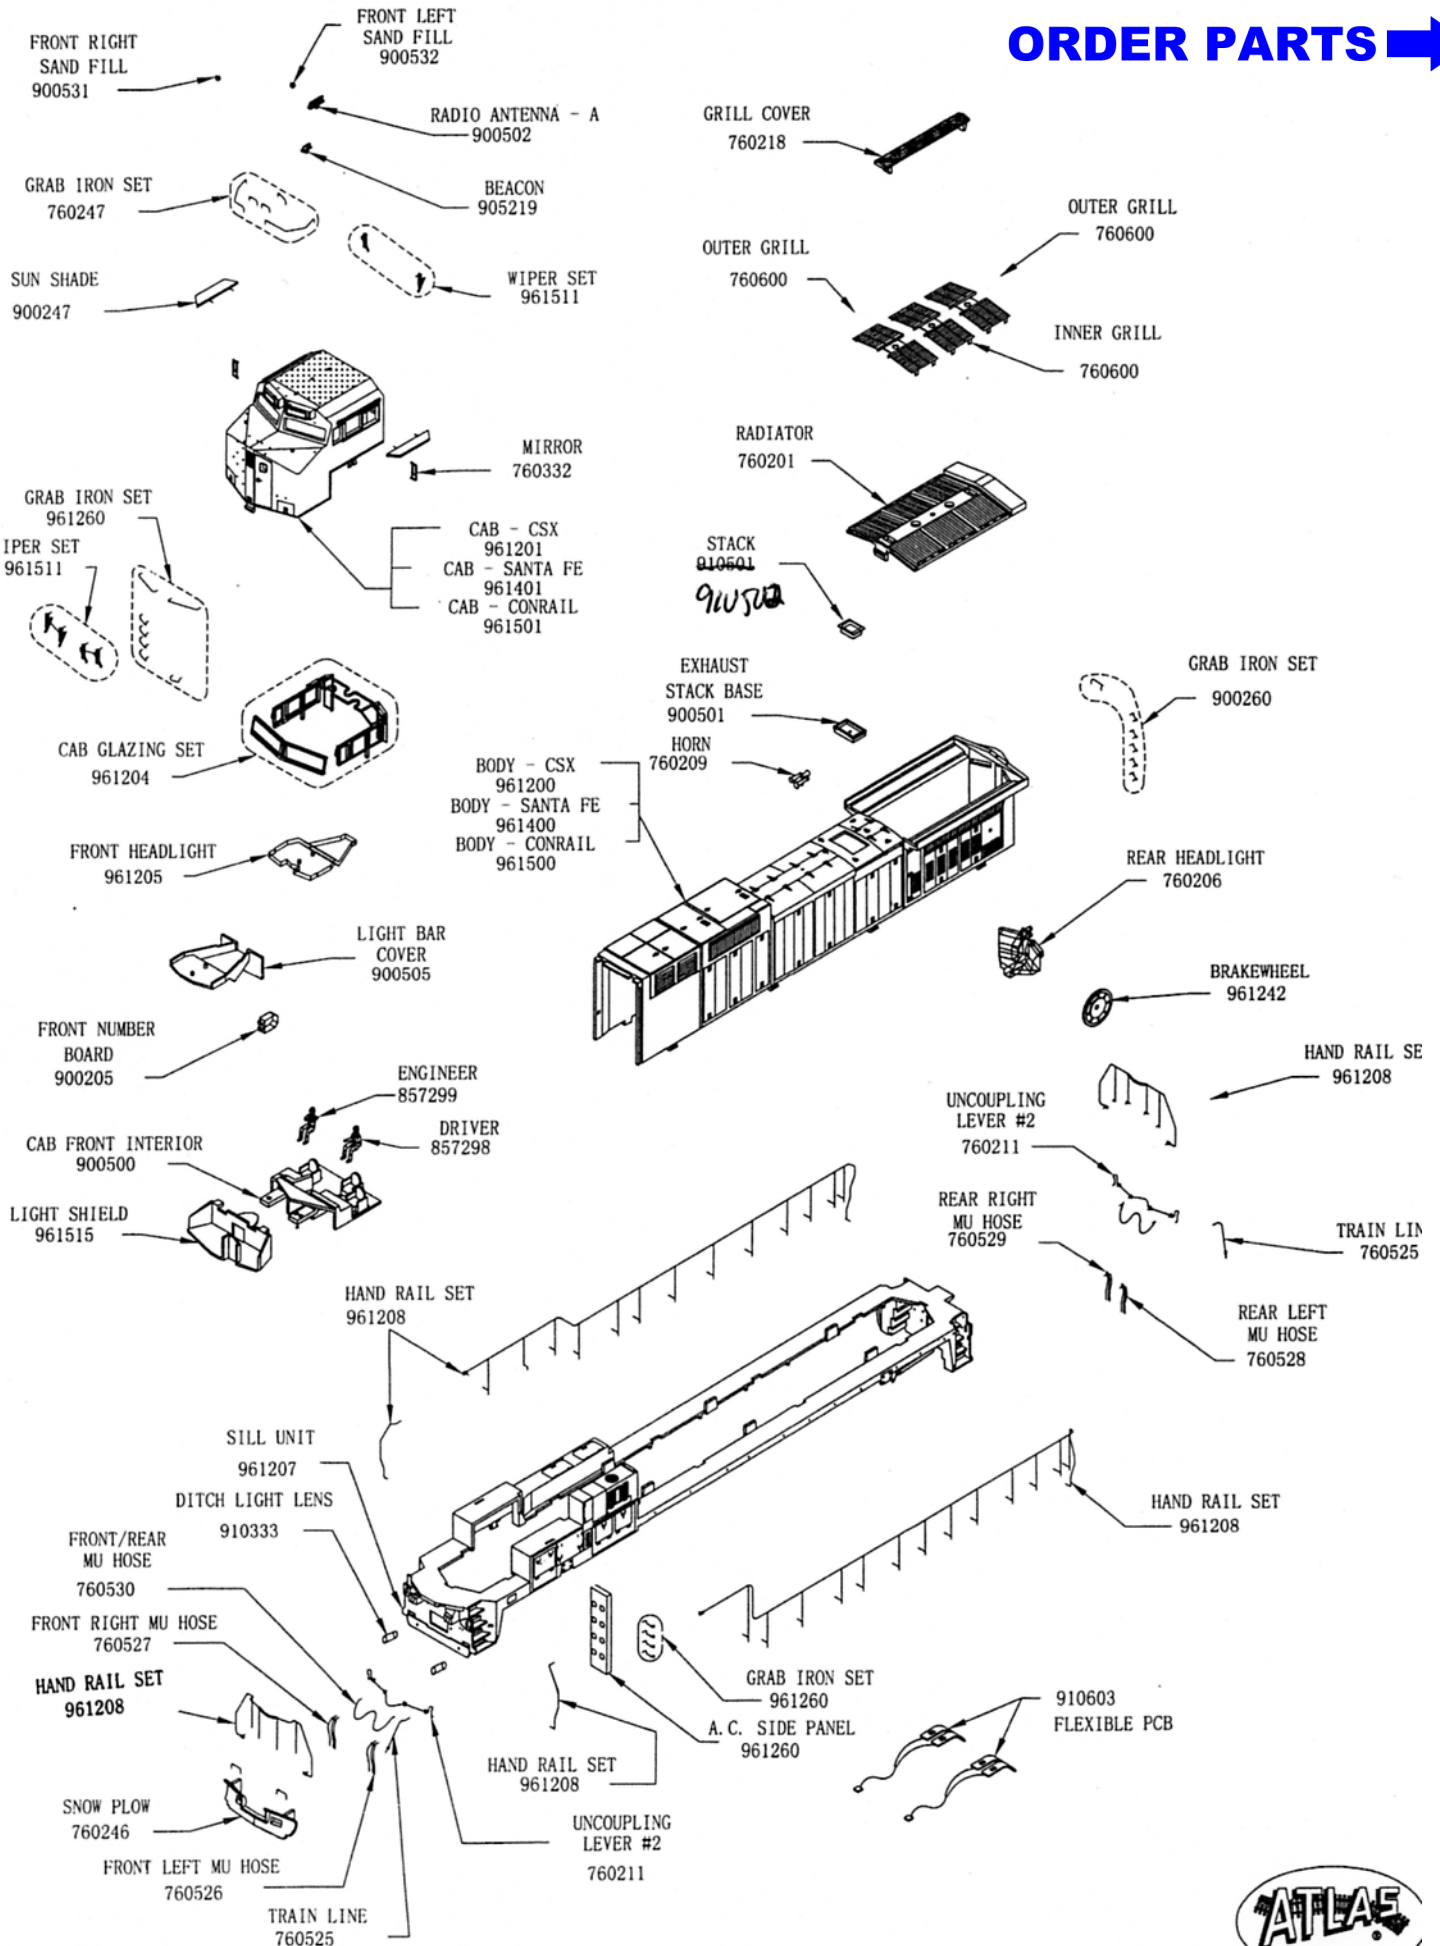

# DASH 8 40-CW DIESEL LOCO ANALOG H0 SCALE

**ORDER PARTS** 

# DASH 8 40-CW DIESEL LOCO ANALOG H0 SCALE