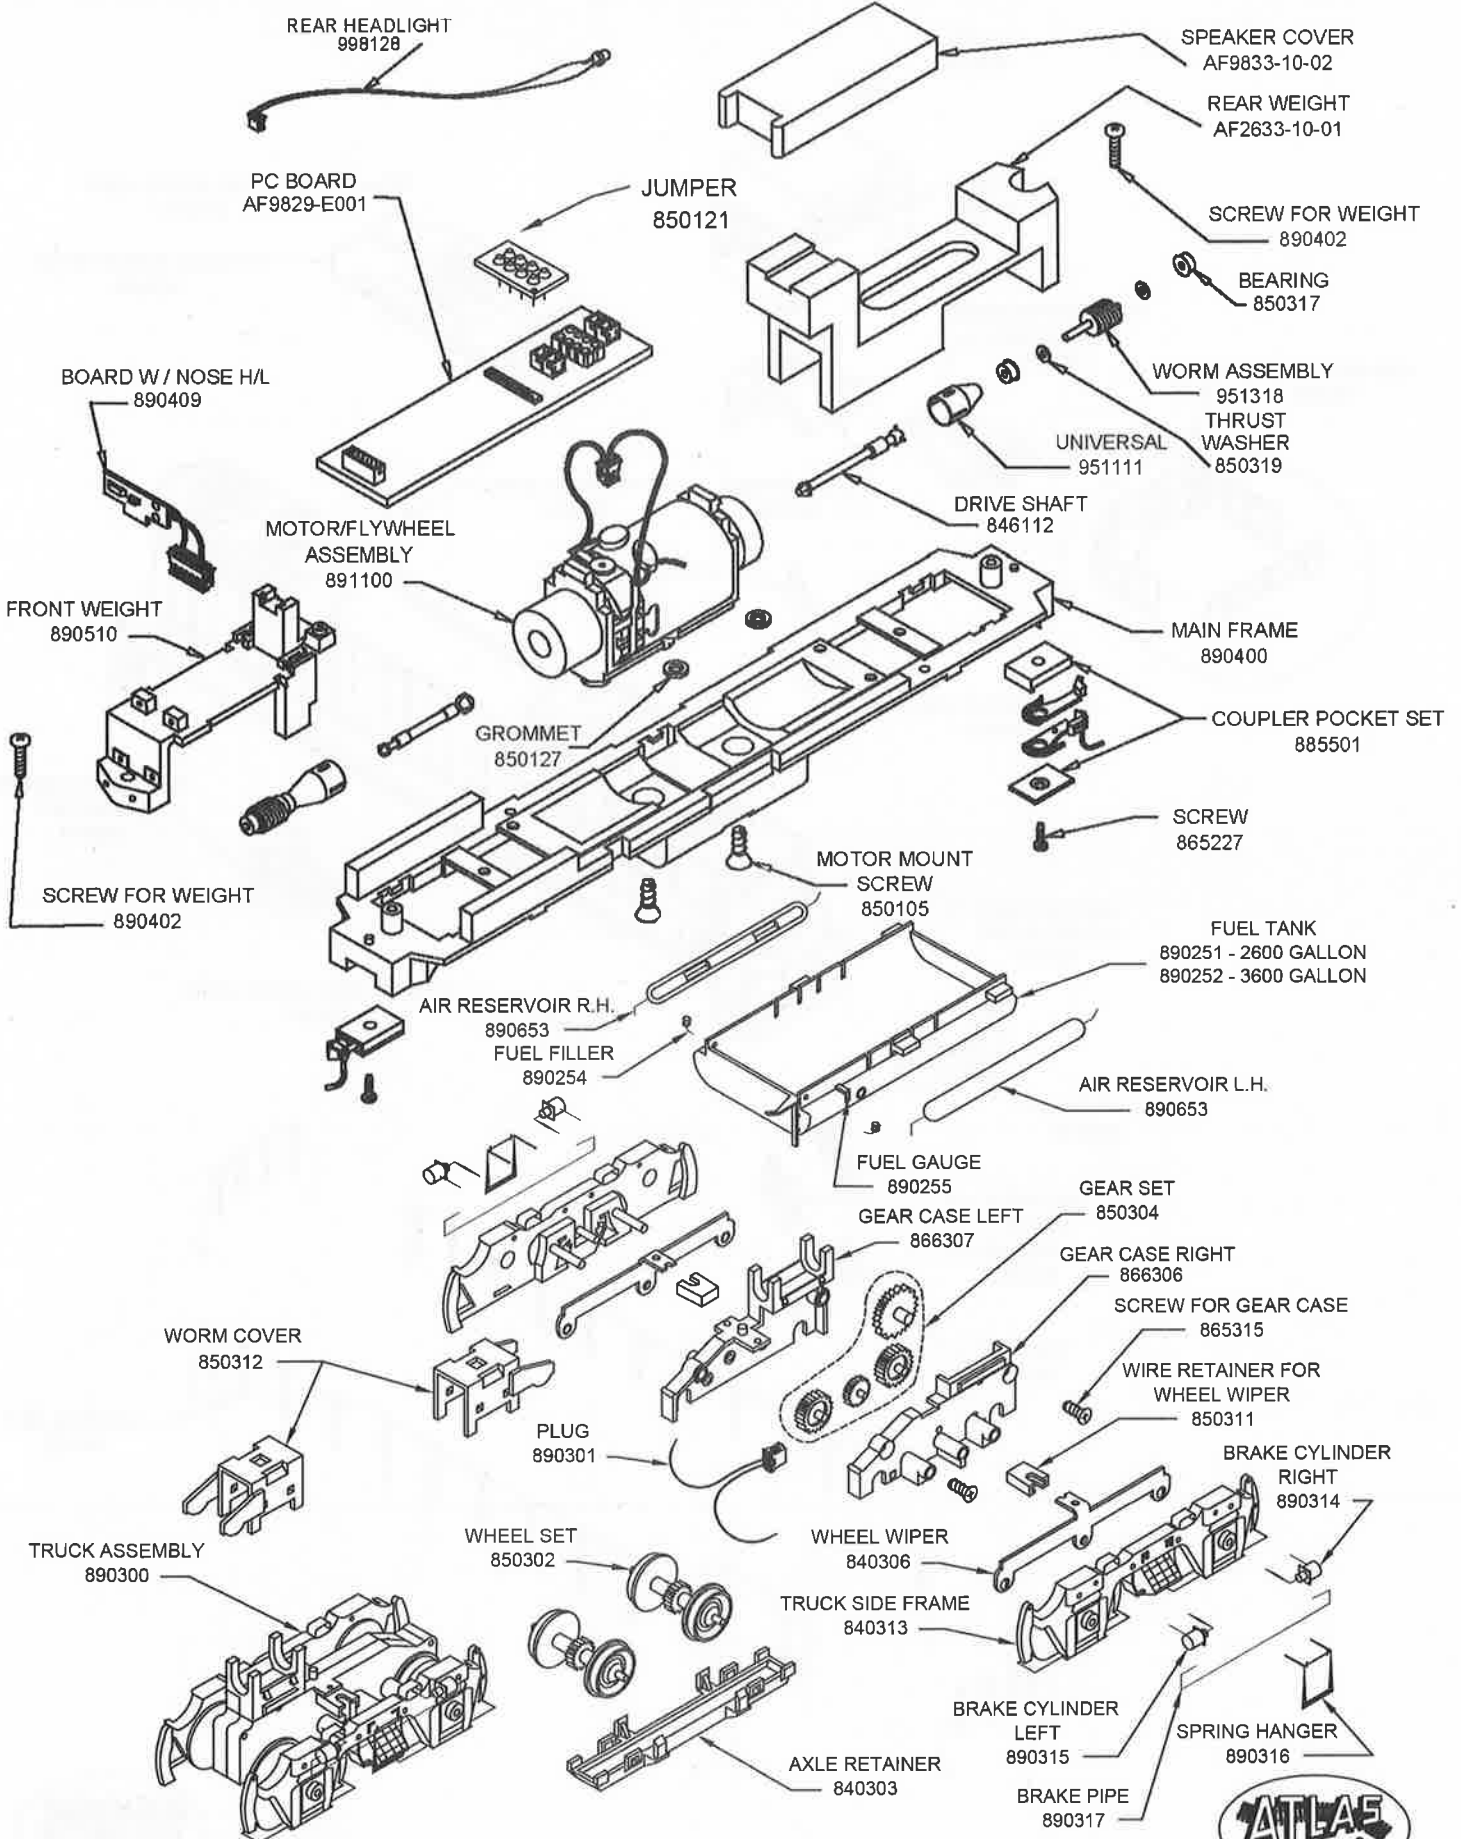

# GP39-2 DIESEL LOCOMOTIVE ANALOG VERSION HO SCALE

# TRAINMAN GP39-2 PHASE 1 DIESEL LOCOMOTIVE ANALOG VERSION HO SCALE